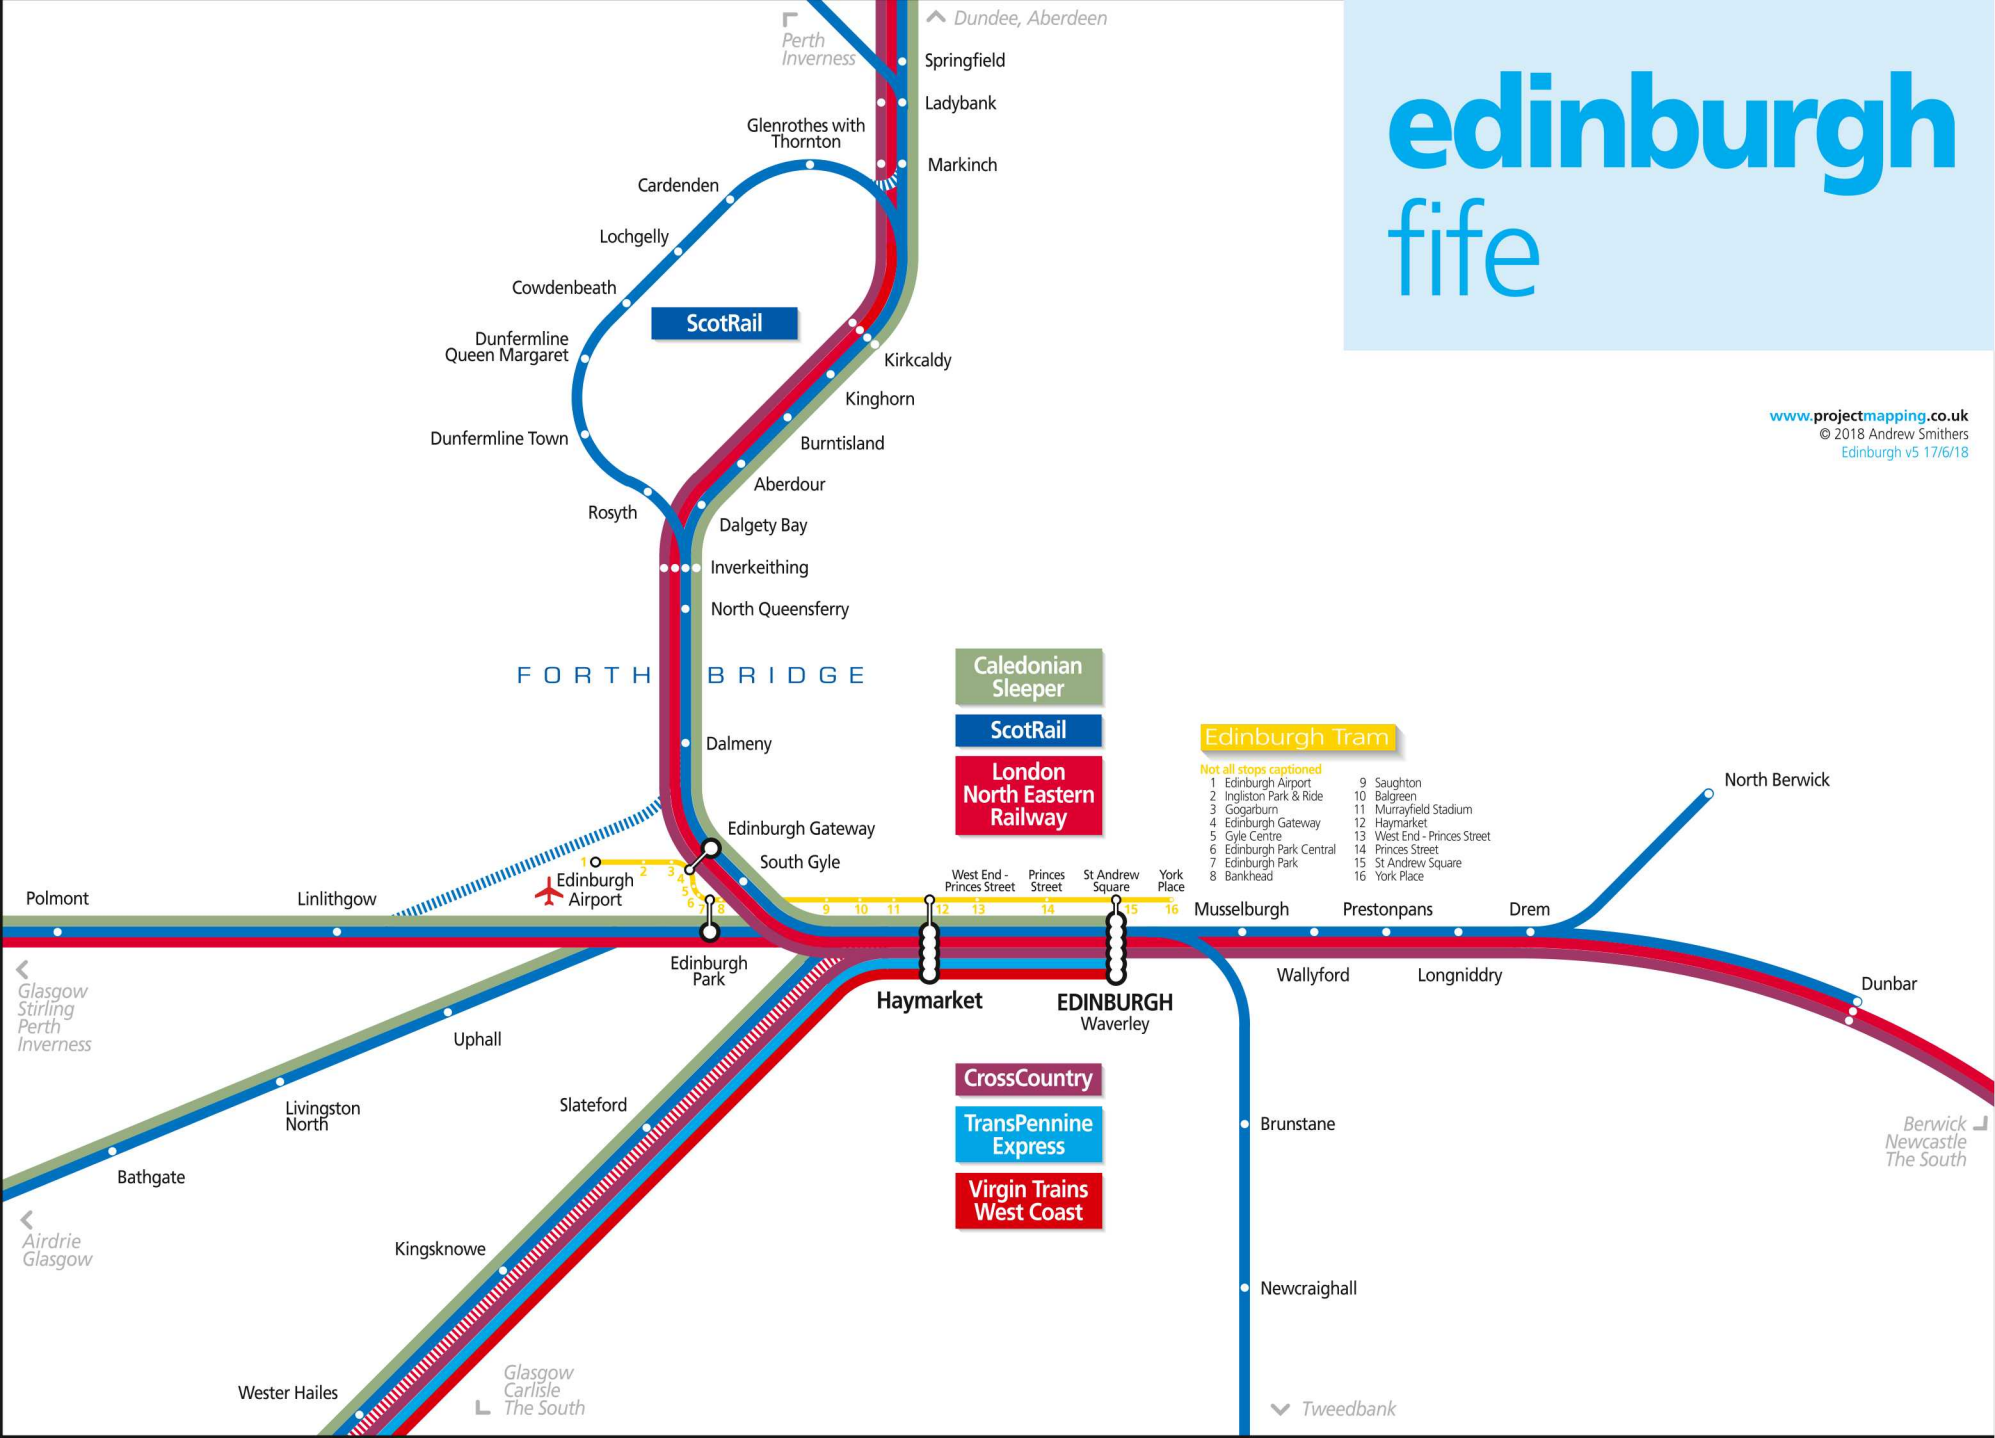

edinburgh fife

www.projectmapping.co.uk
© 2018 Andrew Smithers
Edinburgh v5 17/6/18

Edinburgh Tram

Not all stops captioned

Caledonian Sleeper
ScotRail
London North Eastern Railway

CrossCountry
TransPennine Express
Virgin Trains West Coast

F O R T H   B R I D G E

EDINBURGH
Waverley

Berwick
Newcastle
The South

▼ Tweedbank