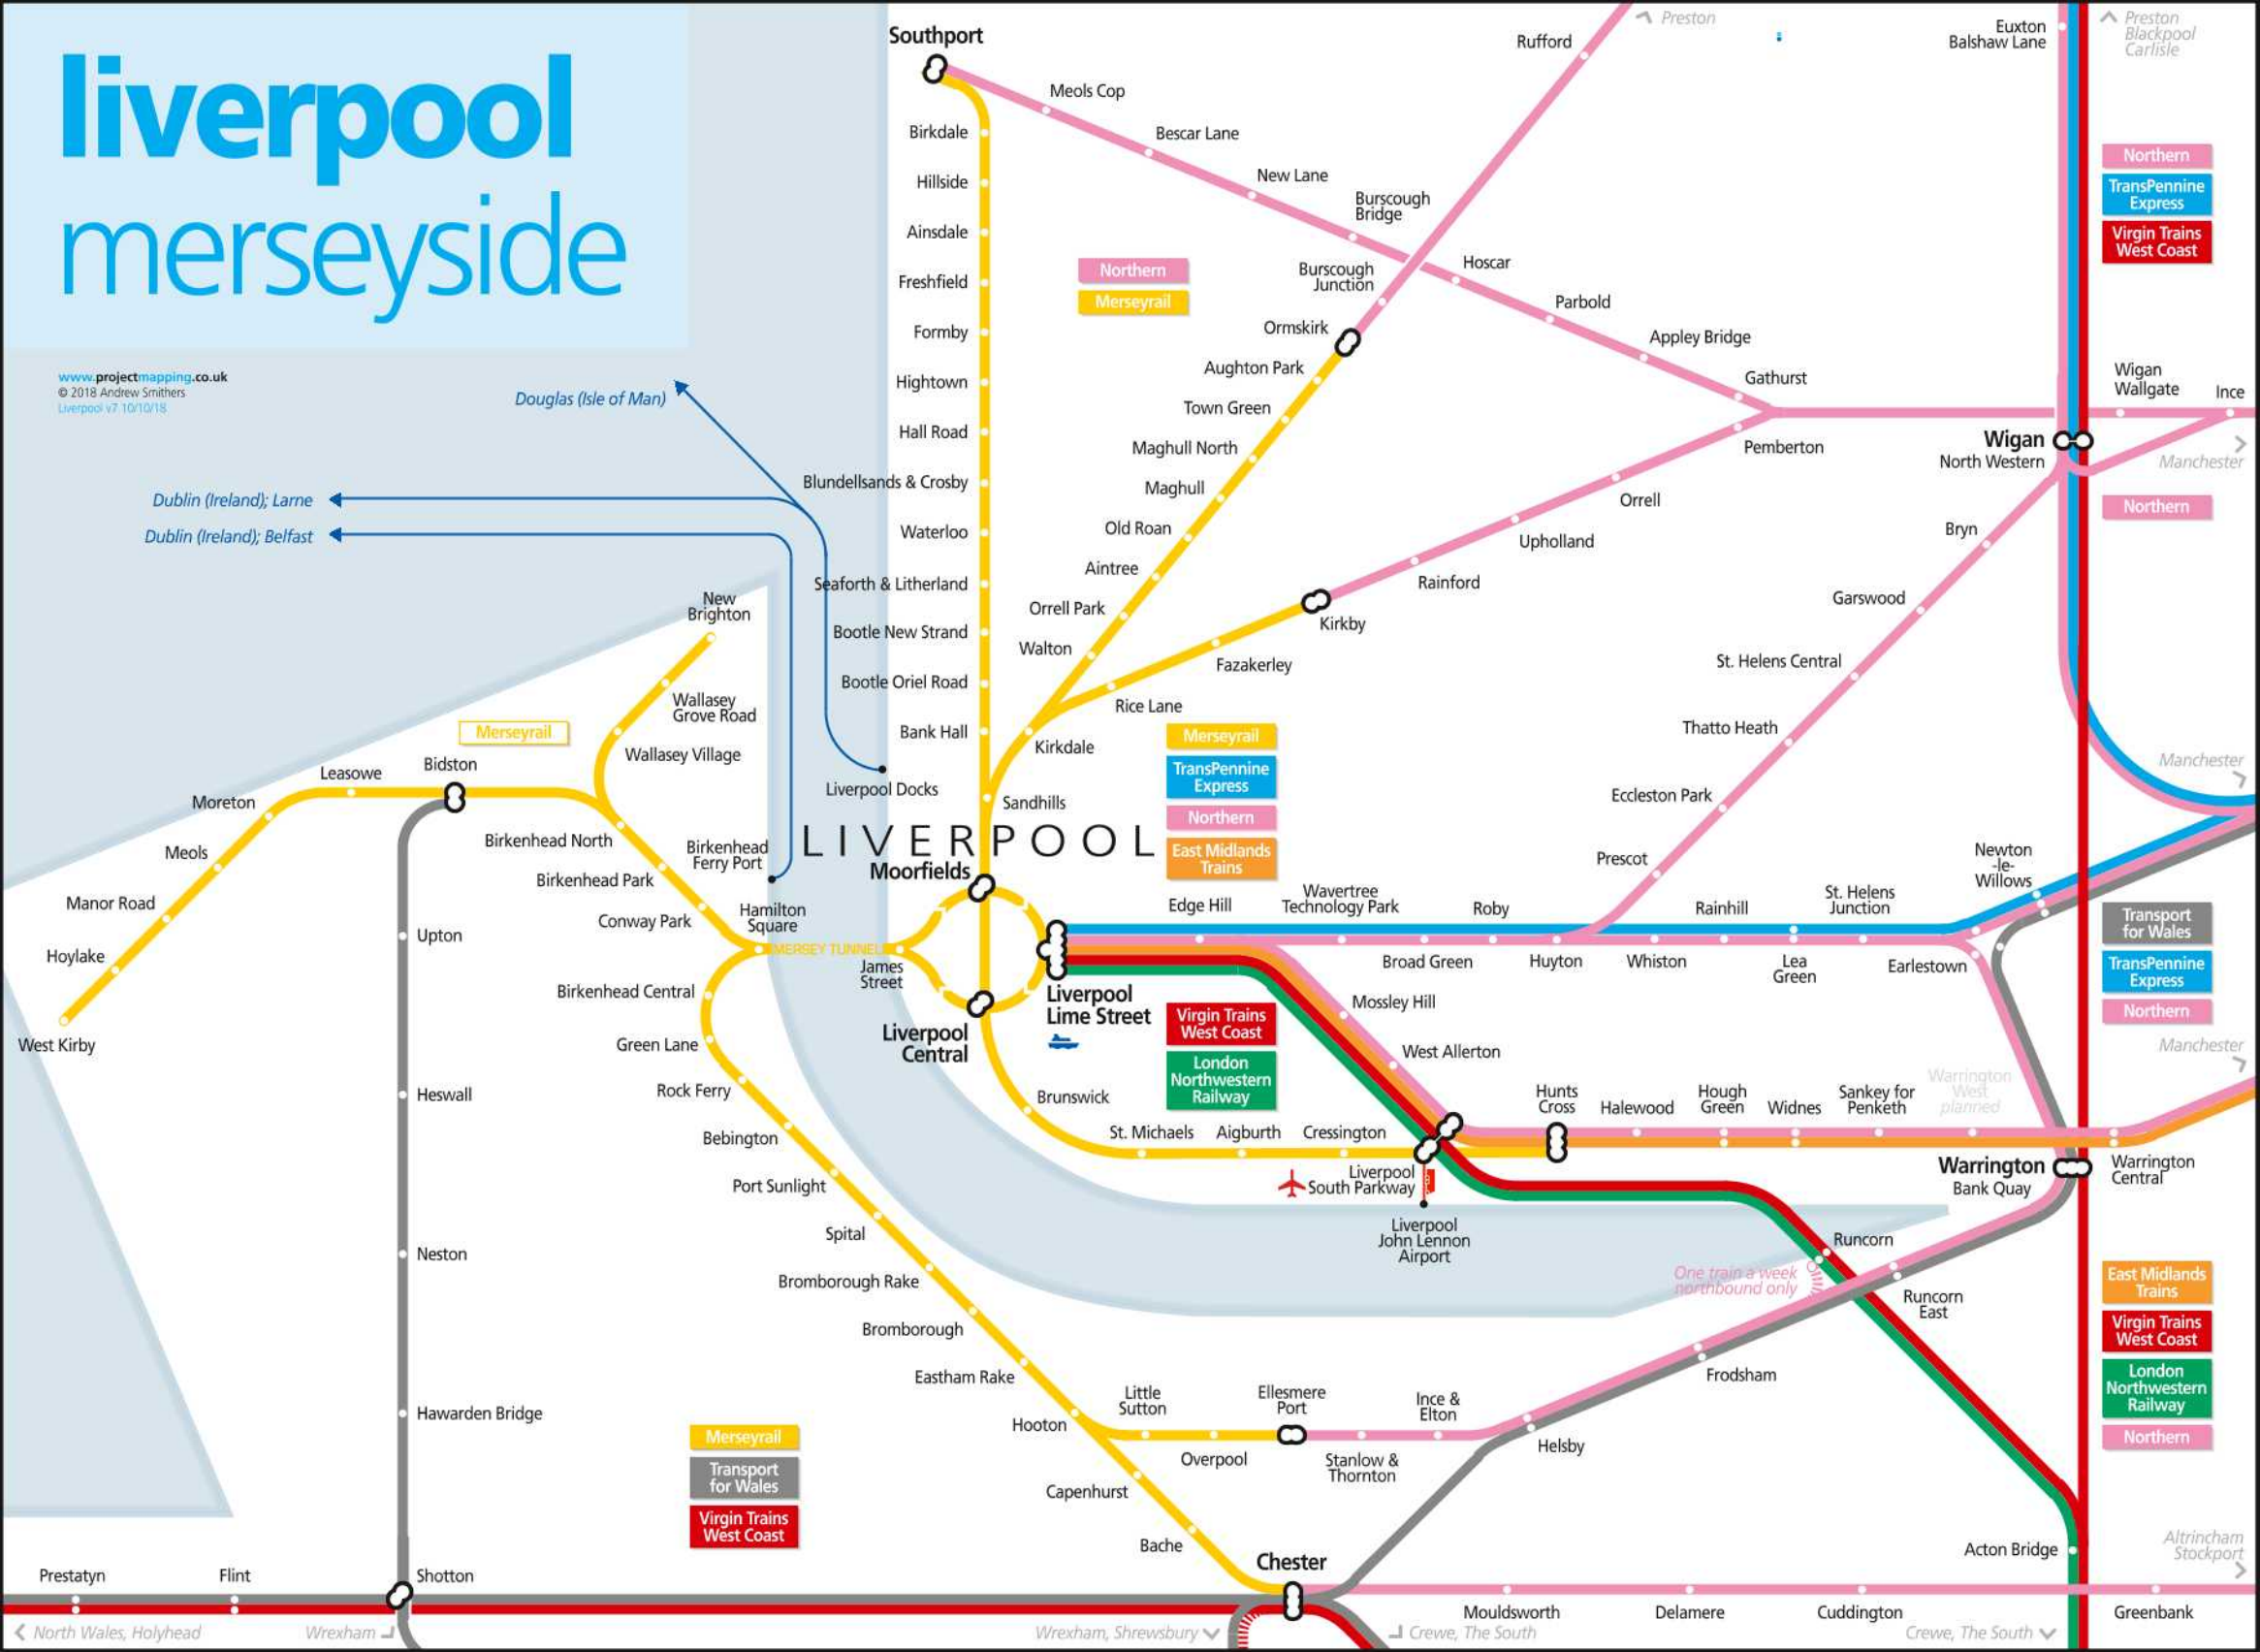

# liverpool merseyside

www.projectmapping.co.uk  
© 2018 Andrew Smithers  
Liverpool v7 10/10/18

Douglas (Isle of Man)

Dublin (Ireland); Larne

Dublin (Ireland); Belfast

Northern  
TransPennine Express  
Virgin Trains West Coast

Northern

Merseyrail  
TransPennine Express  
Northern  
East Midlands Trains

Virgin Trains West Coast  
London Northwestern Railway

Transport for Wales  
TransPennine Express  
Northern

East Midlands Trains  
Virgin Trains West Coast  
London Northwestern Railway  
Northern

North Wales, Holyhead    Wrexham    Wrexham, Shrewsbury    Crewe, The South    Delamere    Cuddington    Greenbank