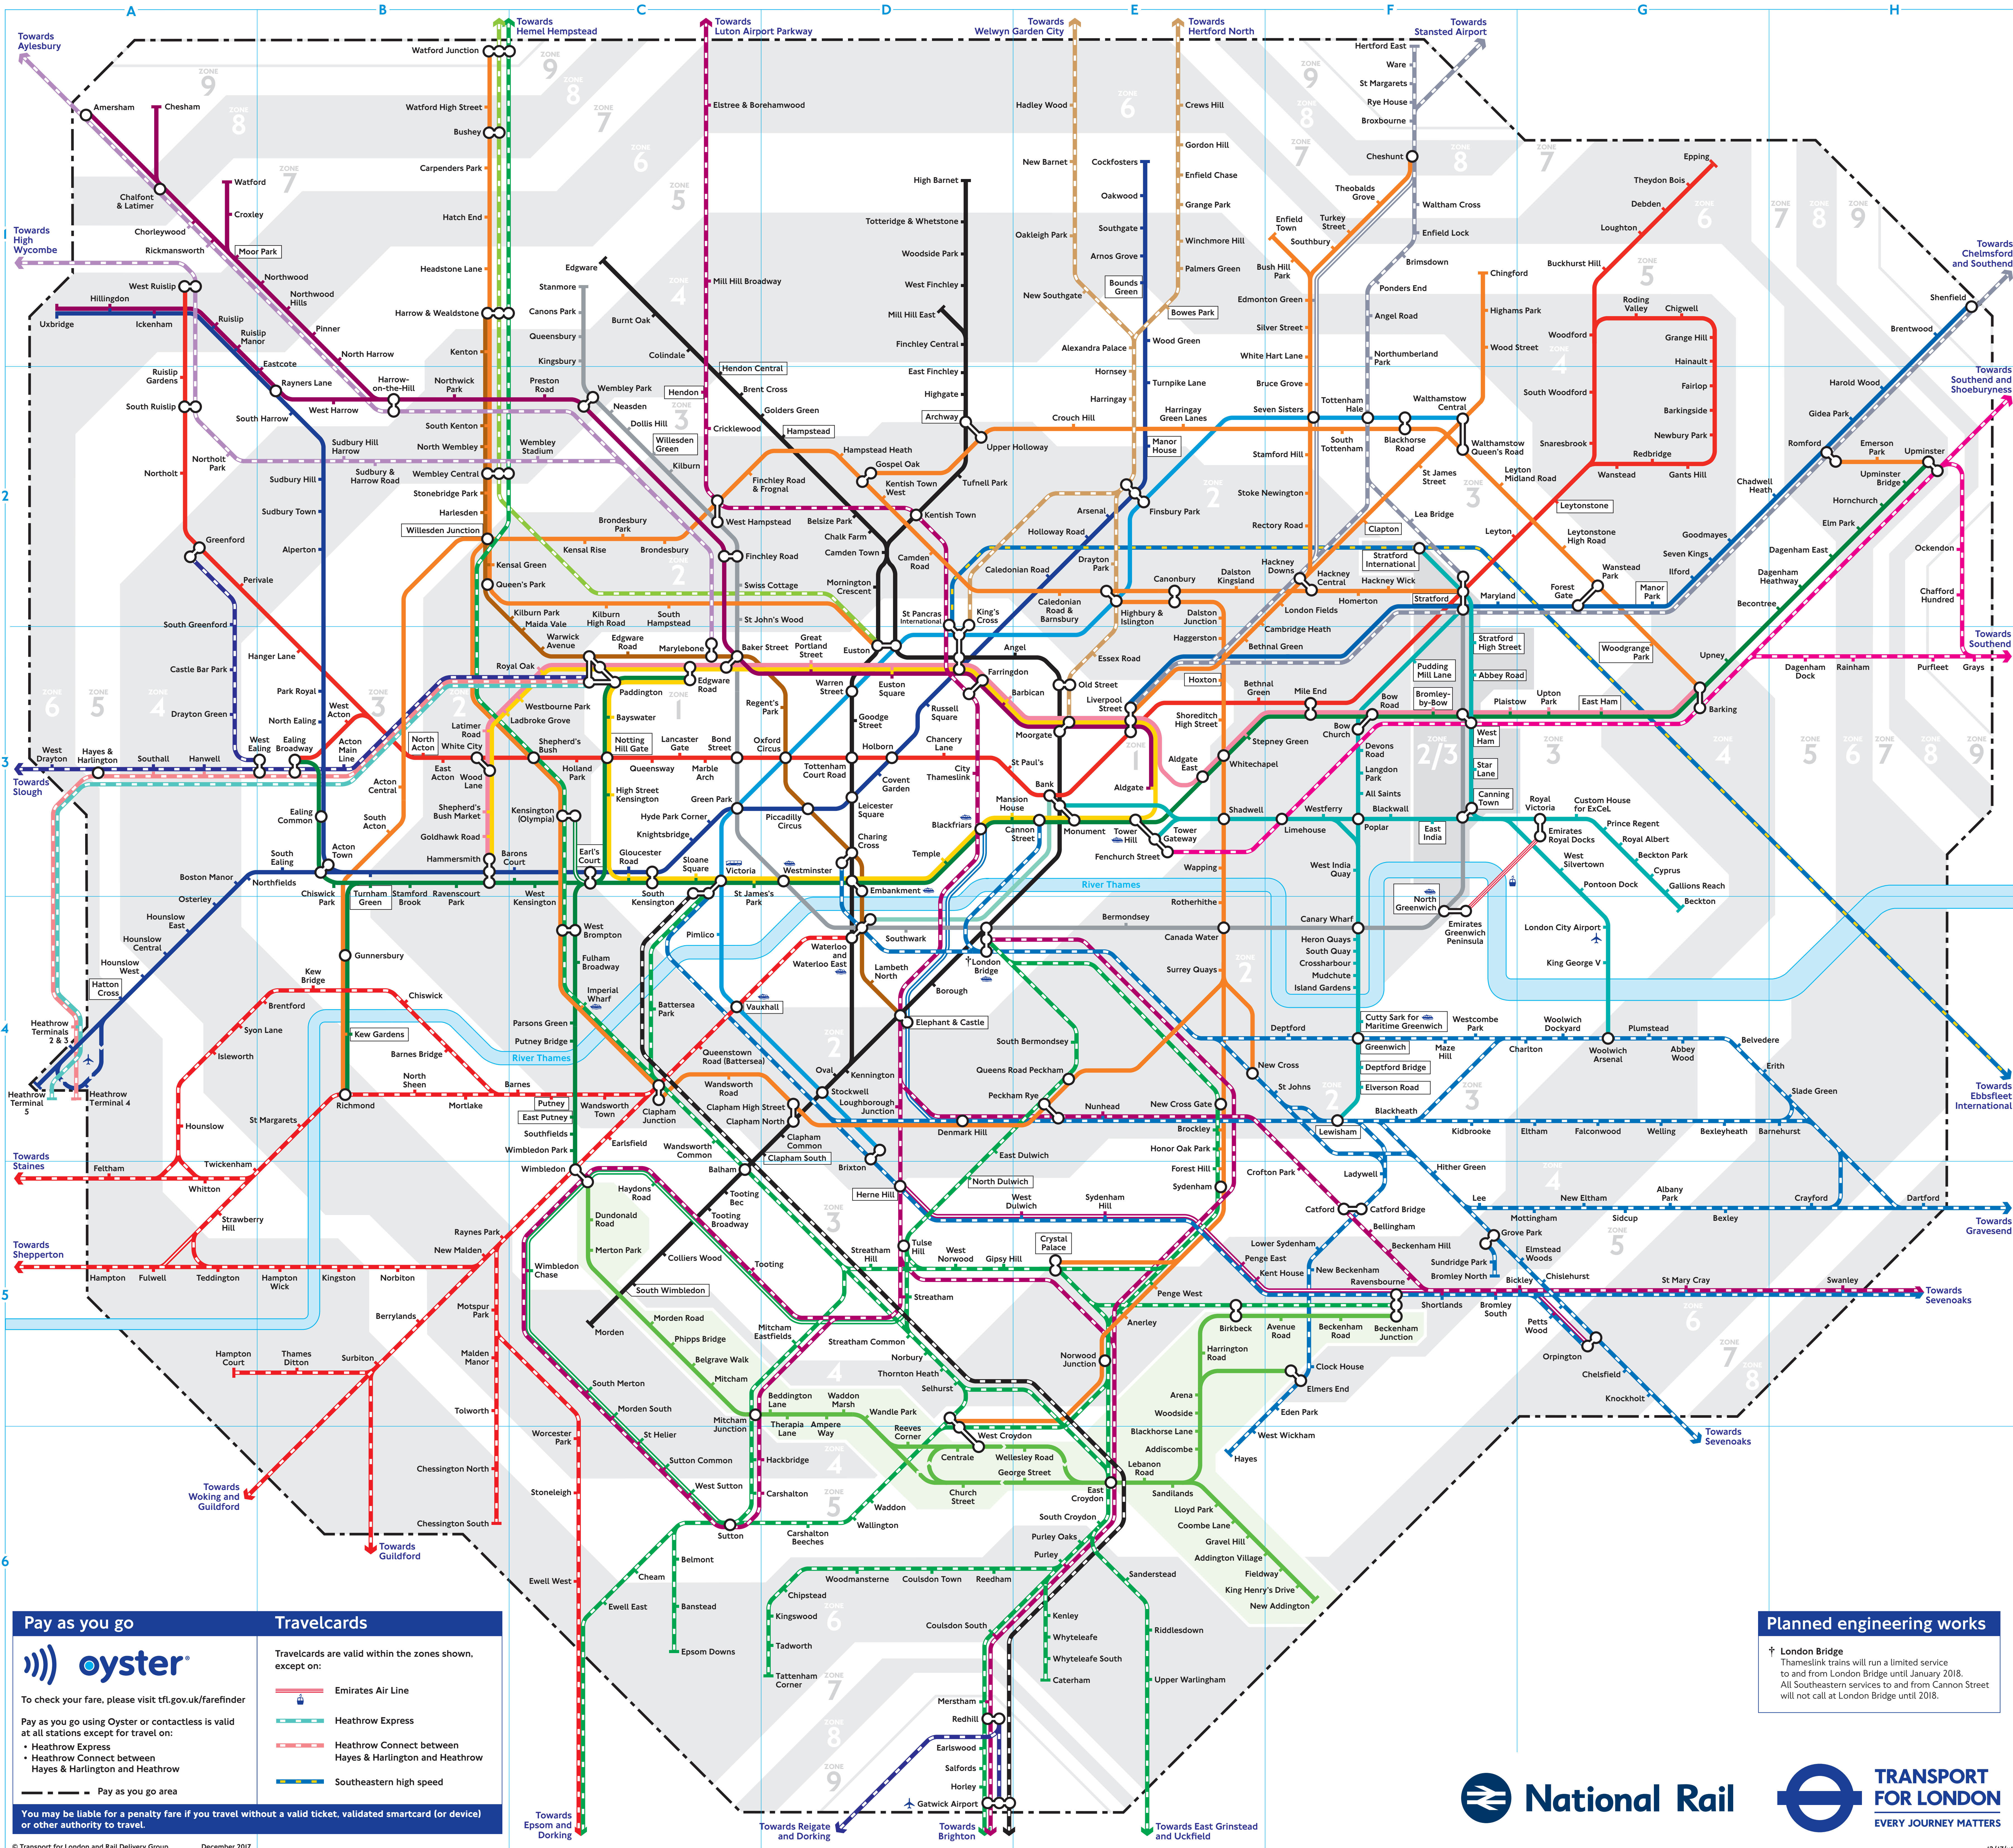

London's Rail & Tube services

Key to lines and symbols

- Bakerloo
- Central
- Circle
- District *limited service*
- Hammersmith & City
- Jubilee
- Metropolitan
- Northern
- Piccadilly
- Victoria
- Waterloo & City
- DLR
- London Overground
- London Trams
- TfL Rail
- Emirates Air Line cable car
- Chiltern Railways
- c2c
- Gatwick Express
- Great Northern
- Great Western Railway
- Greater Anglia
- Heathrow Connect
- Heathrow Express
- Southern
- Southeastern
- Southeastern high speed
- South Western Railway
- Thameslink
- West Midlands Trains
- TfL Rail
- Interchange stations
- Airport
- Riverboat services
- Victoria Coach Station

Pay as you go

Travelcards

Travelcards are valid within the zones shown, except on:

- Emirates Air Line
- Heathrow Express
- Heathrow Connect between Hayes & Harlington and Heathrow
- Southeastern high speed