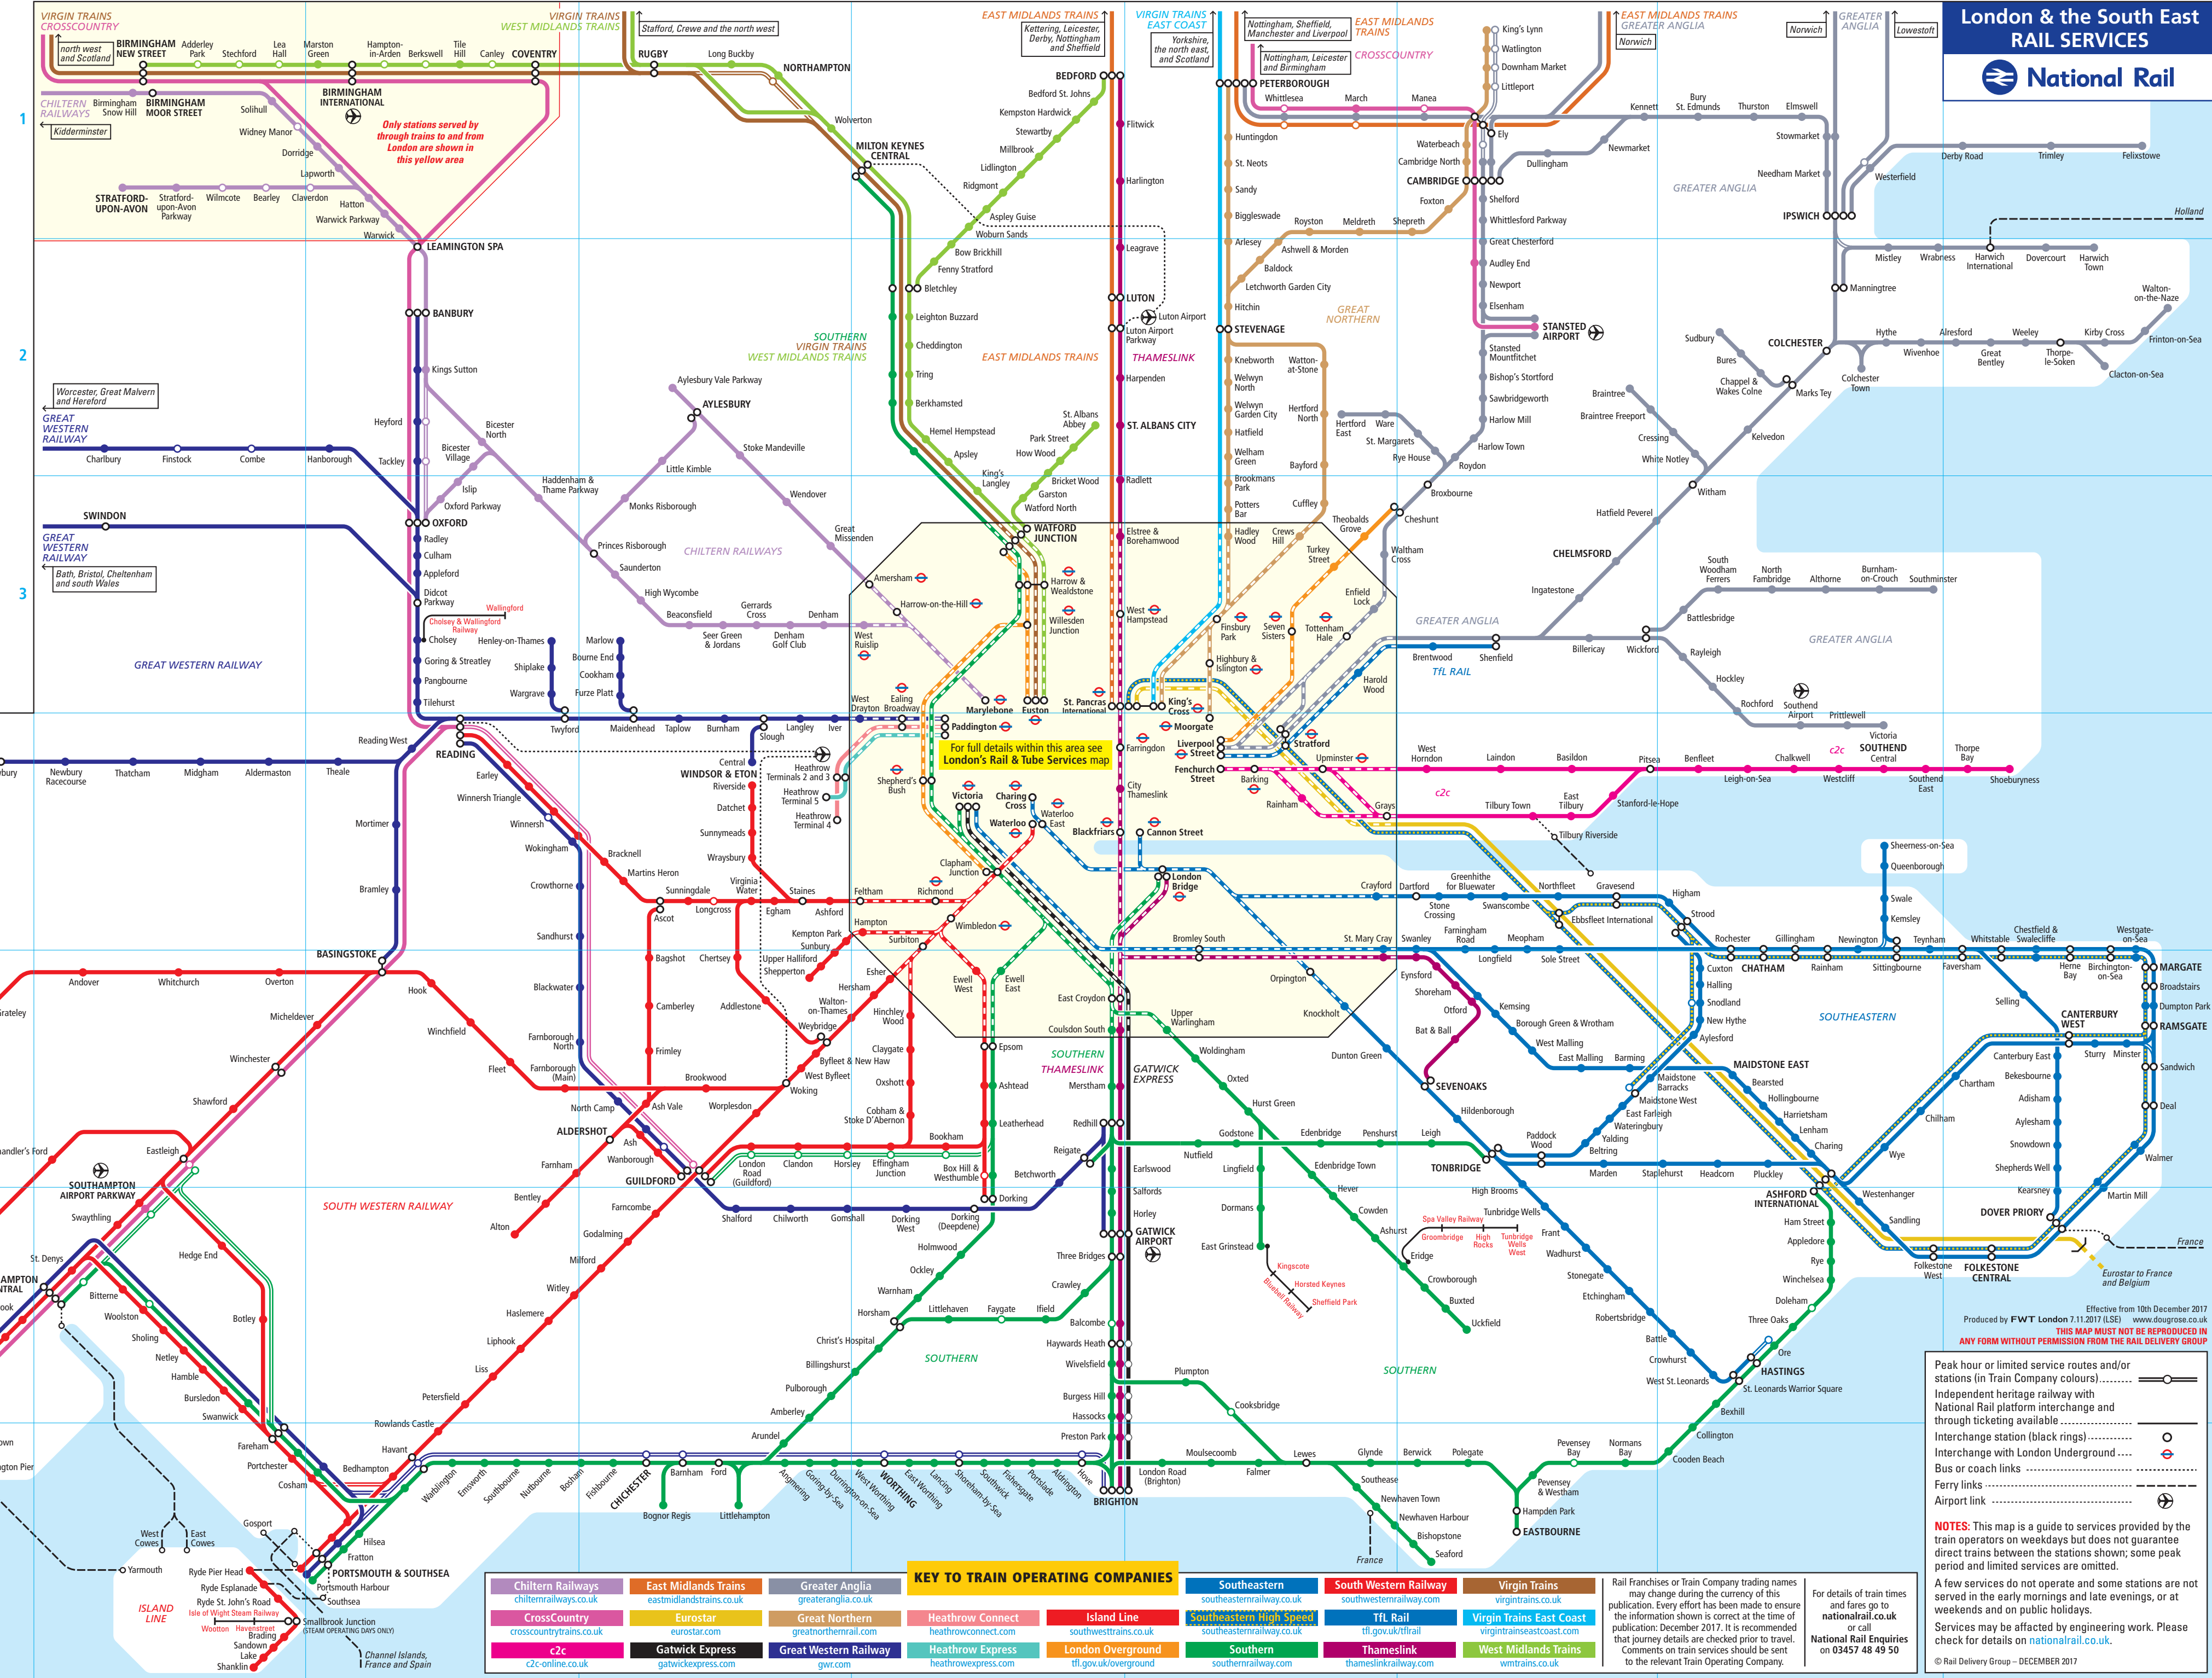

FIND YOUR STATION

Addeley Park	B1	Cockbridge	F6	Hever	F6	Polgate	G7	Shanklin	B7	Westcliff	H8	
Addlestone	A2	Coaham	A7	Shawford	C2	Coole	A7	Swaythling	B6	West Covese	B7	
Adidham	J5	Coulson	E5	Higham	H4	Portchester	B7	Sheerness-on-Sea	H4	Swindon	B3	
Adlestrop	G6	Crawley	E6	High Wycombe	D3	Portsmouth	B8	Shenfield	G1	Tackley	H6	
Aldermaston	C1	Cressing	H2	Hitchin	H4	Potters Bar	D3	Shepton Mallet	D4	Westminster	E1	
Aldershot	H3	Crowthorne	C4	Hitchley Wood	E5	Preston Park	E7	Shepreth	G1	Theale	C4	
Aldrington	E7	Culter	H5	Holton Heath	A7	Radley	C3	Shoreham-by-Sea	E3	West Malling	G5	
Alford	F4	Dartford	H4	Hook	C5	Rainham (Essex)	H4	Sittingbourne	H5	Thurston	H1	
Alton	C6	Deal	J5	Horsham	E6	Ramsgate	J5	Smallbrook Junction	B7	G1	Whittlesea	F1
Amberley	D6	Denham	D3	Reading	C4	Reading West	C5	Sole Street	G5	Tisbury	G3	
Amerham	E3	Denham Golf Club	D3	Reading	C4	Reading West	C5	Sole Street	G5	Tisbury	G3	
Andover	B5	Derby Road	J1	Hungerford	A4	Redbridge	A6	Solihull	B1	Tonbridge	G5	
Angmering	D7	Derby Road	J1	Hungerford	A4	Redbridge	A6	Solihull	B1	Tonbridge	G5	
Angulim	G6	Derby Road	J1	Hungerford	A4	Redbridge	A6	Solihull	B1	Tonbridge	G5	
Appleford	C3	Derby Road	J1	Hungerford	A4	Redbridge	A6	Solihull	B1	Tonbridge	G5	
Apsey	D4	Derby Road	J1	Hungerford	A4	Redbridge	A6	Solihull	B1	Tonbridge	G5	
Arundel	D7	Derby Road	J1	Hungerford	A4	Redbridge	A6	Solihull	B1	Tonbridge	G5	
Ascot	D4	Derby Road	J1	Hungerford	A4	Redbridge	A6	Solihull	B1	Tonbridge	G5	
Ashted	D4	Derby Road	J1	Hungerford	A4	Redbridge	A6	Solihull	B1	Tonbridge	G5	
Ashford	H6	Derby Road	J1	Hungerford	A4	Redbridge	A6	Solihull	B1	Tonbridge	G5	
Ashurst	E5	Derby Road	J1	Hungerford	A4	Redbridge	A6	Solihull	B1	Tonbridge	G5	
Ashurst New Forest	A6	Derby Road	J1	Hungerford	A4	Redbridge	A6	Solihull	B1	Tonbridge	G5	
Ash Vale	D5	Derby Road	J1	Hungerford	A4	Redbridge	A6	Solihull	B1	Tonbridge	G5	
Ashwell & Morden	F2	Derby Road	J1	Hungerford	A4	Redbridge	A6	Solihull	B1	Tonbridge	G5	
Aspley Guise	E1	Derby Road	J1	Hungerford	A4	Redbridge	A6	Solihull	B1	Tonbridge	G5	
Astley End	D2	Derby Road	J1	Hungerford	A4	Redbridge	A6	Solihull	B1	Tonbridge	G5	
Aylesbury	D2	Derby Road	J1	Hungerford	A4	Redbridge	A6	Solihull	B1	Tonbridge	G5	
Aylesham	J5	Derby Road	J1	Hungerford	A4	Redbridge	A6	Solihull	B1	Tonbridge	G5	
Bacup	E2	Derby Road	J1	Hungerford	A4	Redbridge	A6	Solihull	B1	Tonbridge	G5	
Balcombe	E6	Derby Road	J1	Hungerford	A4	Redbridge	A6	Solihull	B1	Tonbridge	G5	
Baldock	F2	Derby Road	J1	Hungerford	A4	Redbridge	A6	Solihull	B1	Tonbridge	G5	
Banbury	D4	Derby Road	J1	Hungerford	A4	Redbridge	A6	Solihull	B1	Tonbridge	G5	
Barking	F4	Derby Road	J1	Hungerford	A4	Redbridge	A6	Solihull	B1	Tonbridge	G5	
Barnham	G5	Derby Road	J1	Hungerford	A4	Redbridge	A6	Solihull	B1	Tonbridge	G5	
Barnwood	G5	Derby Road	J1	Hungerford	A4	Redbridge	A6	Solihull	B1	Tonbridge	G5	
Basildon	G4	Derby Road	J1	Hungerford	A4	Redbridge	A6	Solihull	B1	Tonbridge	G5	
Basingstoke	C5	Derby Road	J1	Hungerford	A4	Redbridge	A6	Solihull	B1	Tonbridge	G5	
Bat & Ball	E5	Derby Road	J1	Hungerford	A4	Redbridge	A6	Solihull	B1	Tonbridge	G5	
Battlebridge	H3	Derby Road	J1	Hungerford	A4	Redbridge	A6	Solihull	B1	Tonbridge	G5	
Beaconsfield	D3	Derby Road	J1	Hungerford	A4	Redbridge	A6	Solihull	B1	Tonbridge	G5	
Beaconsfield	D3	Derby Road	J1	Hungerford	A4	Redbridge	A6	Solihull	B1	Tonbridge	G5	
Beaconsfield	D3	Derby Road	J1	Hungerford	A4	Redbridge	A6	Solihull	B1	Tonbridge	G5	
Beaconsfield	D3	Derby Road	J1	Hungerford	A4	Redbridge	A6	Solihull	B1	Tonbridge	G5	
Beaconsfield	D3	Derby Road	J1	Hungerford	A4	Redbridge	A6	Solihull	B1	Tonbridge	G5	

London & the South East RAIL SERVICES

National Rail

Produced by FWT London 7.1.2017 (SE) www.dorsetrail.co.uk
This MAP MUST NOT BE REPRODUCED IN ANY FORM WITHOUT PERMISSION FROM THE RAIL DELIVERY GROUP

Effective from 10th December 2017

Peak hour or limited service routes and/or stations (in Train Company colours) ...
Independent heritage railway with National Rail platform interchange and through ticketing available ...
Interchange station (black rings) ...
Interchange with London Underground ...
Bus or coach links ...
Ferry links ...
Airport link ...

NOTES: This map is a guide to services provided by the train operators on weekdays but does not guarantee direct trains between the stations shown; some peak period and limited services are omitted.

A few services do not operate and some stations are not served in the early mornings and late evenings, or at weekends and on public holidays.

Services may be affected by engineering work. Please check for details on nationalrail.co.uk.

For details of train times and fares go to nationalrail.co.uk or call **National Rail Enquiries** on 03457 48 49 50

© Rail Delivery Group - DECEMBER 2017

KEY TO TRAIN OPERATING COMPANIES

Chiltern Railways chilternrailways.co.uk	East Midlands Trains eastmidlandstrains.co.uk	Greater Anglia greateranglia.co.uk	Southeastern southeasternrailway.co.uk	South Western Railway southwesternrailway.co.uk	Virgin Trains virgintrains.co.uk
CrossCountry crosscountrytrains.co.uk	Eurostar eurostar.com	Great Northern greatnorthernrail.com	Heathrow Connect heathrowconnect.com	Island Line islandline.co.uk	Southeastern High Speed southeasternhighspeed.co.uk
c2c c2c-online.co.uk	Gatwick Express gatwickexpress.com	Great Western Railway gwr.com	Heathrow Express heathrowexpress.com	London Overground tfl.gov.uk/overground	Southern southernrailway.com
					Thameslink thameslinkrailway.com
					West Midlands Trains wmtrains.co.uk