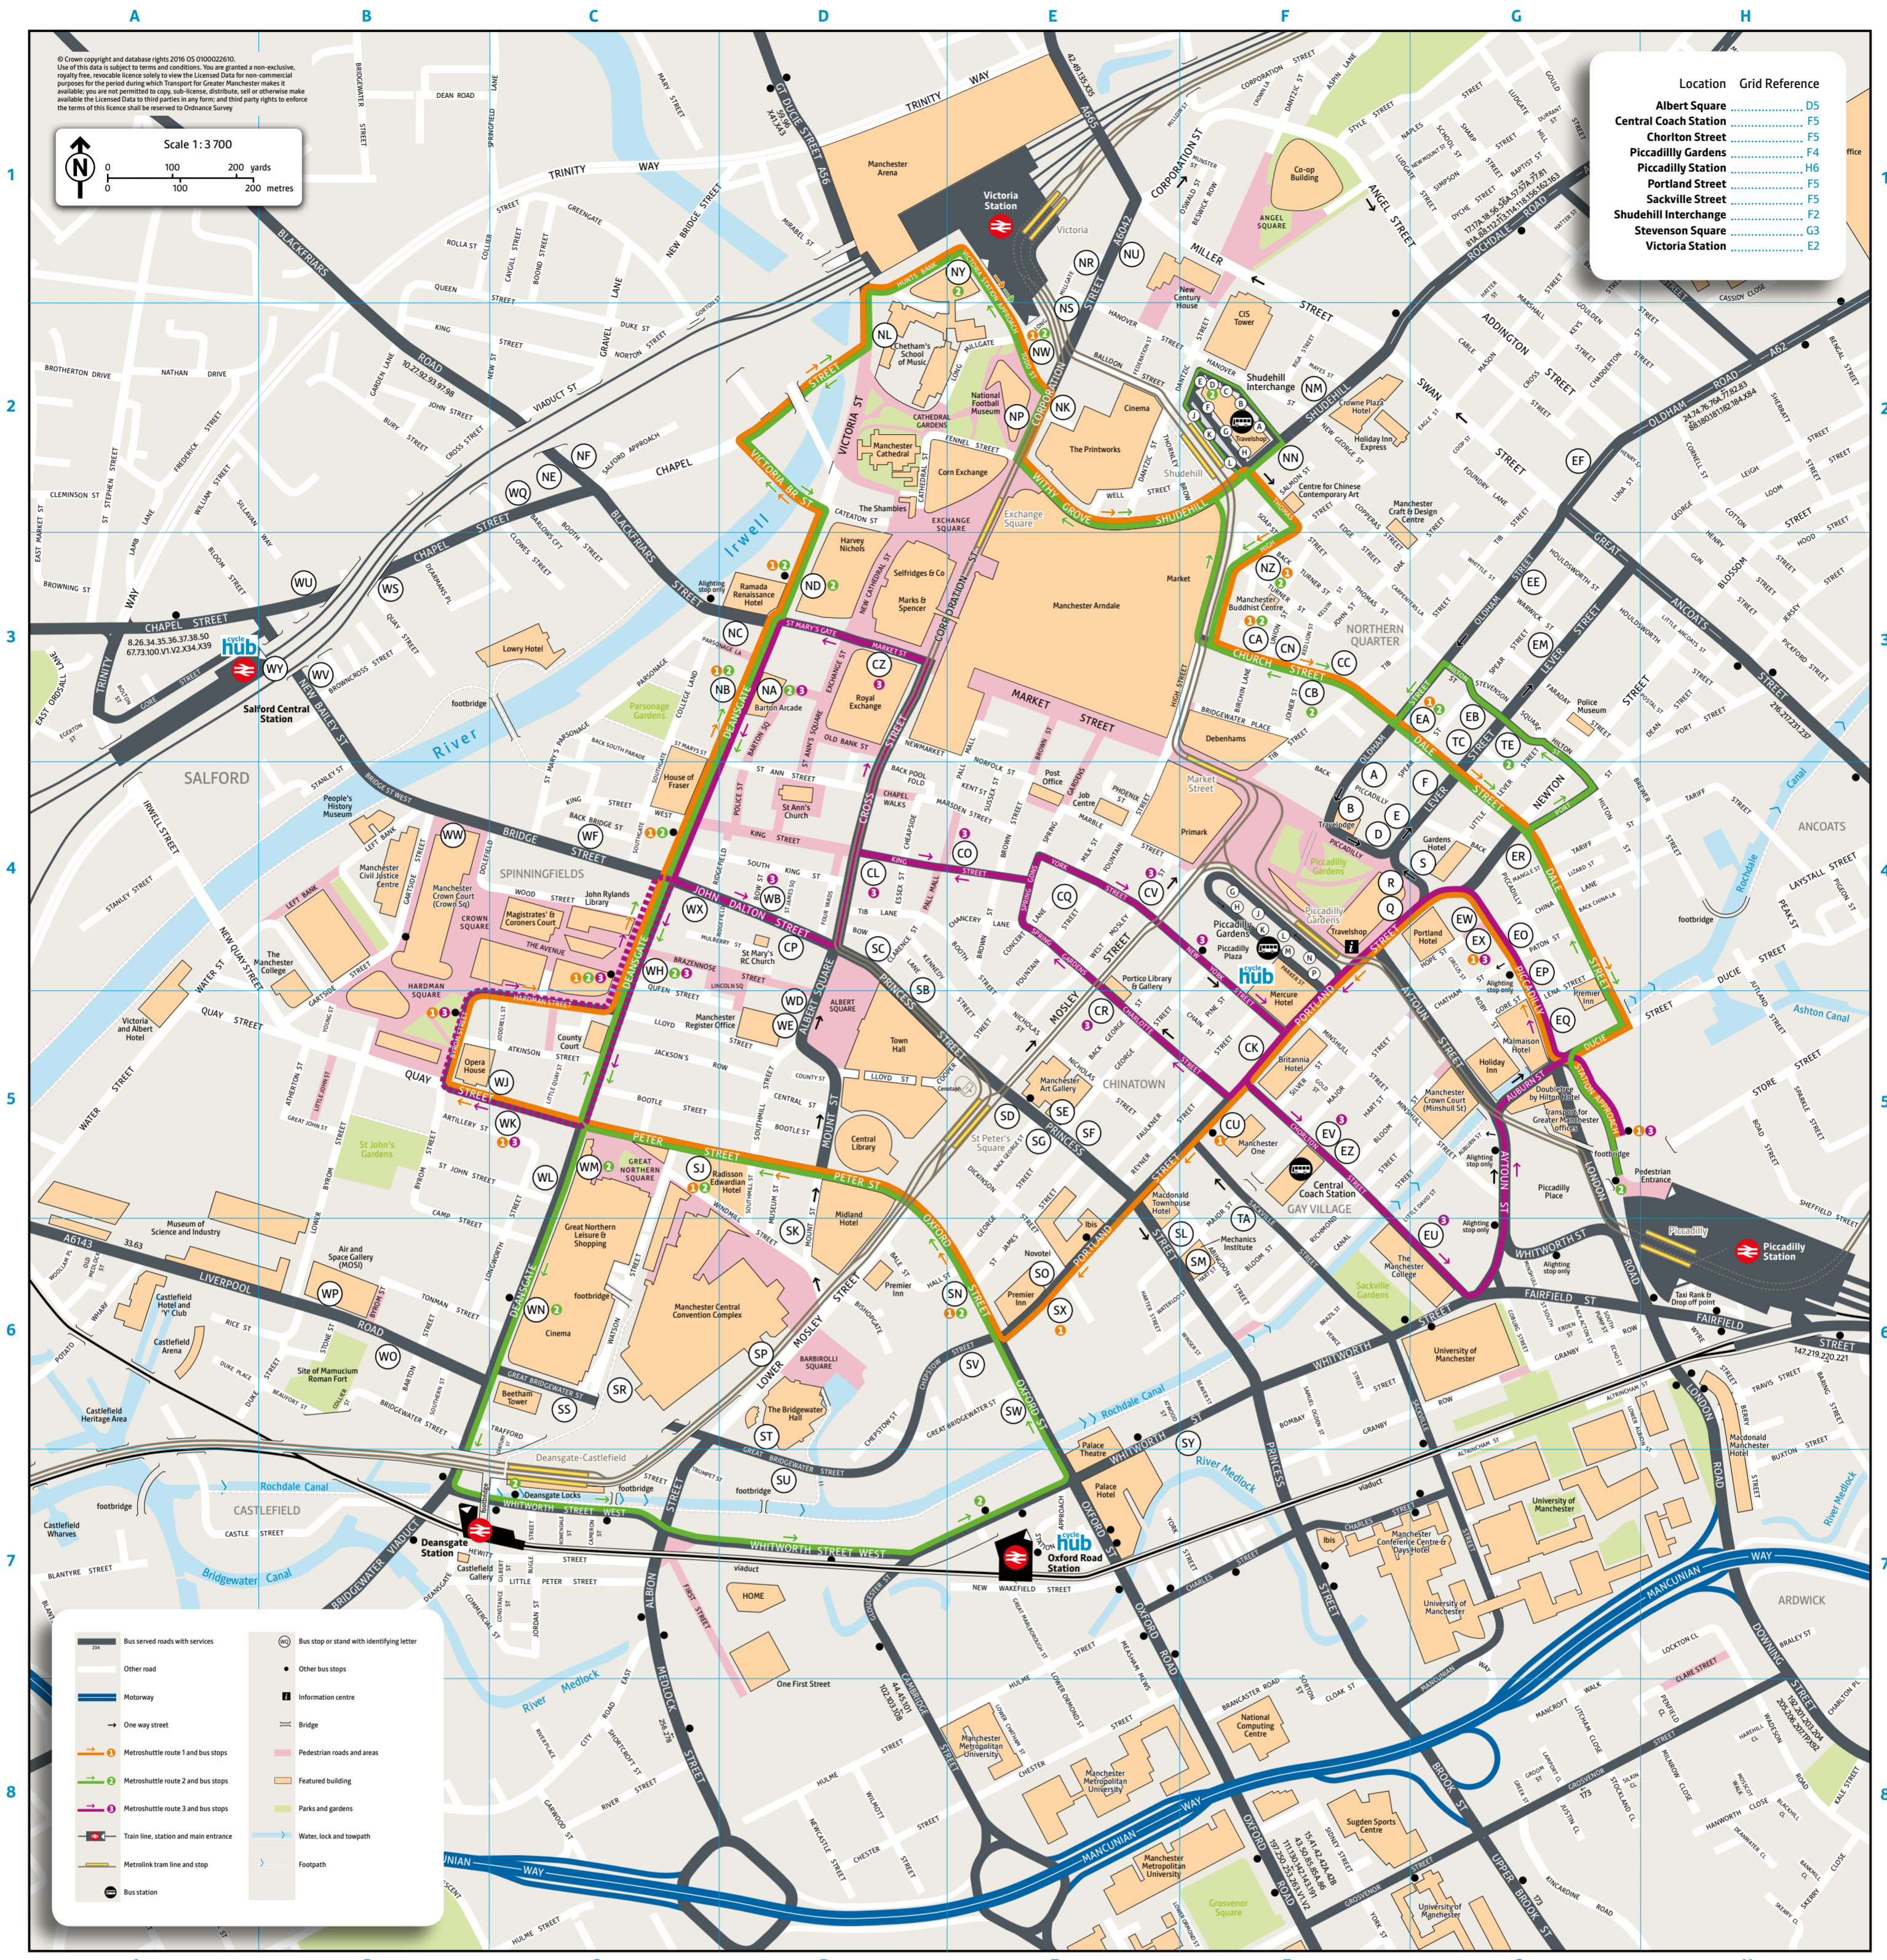

Manchester City Centre public transport map

From 23 April 2017

Bus number	Destination	Main boarding points	Bus number	Destination	Main boarding points	Bus number	Destination	Main boarding points	Bus number	Destination	Main boarding points
Metroshuttle 1	Piccadilly Train Station – Deansgate circular		42A	Reddish	Piccadilly Gardens	93	Prestwich/Bury	Shudehill Interchange, Victoria Station	184	Huddersfield	Piccadilly Gardens
Metroshuttle 2	Piccadilly Train Station – Deansgate Train Station circular		42B	Woodford	Piccadilly Gardens				191	Hazel Grove	Albert Square
Metroshuttle 3	Piccadilly Train Station – Deansgate circular		43	Manchester Airport	Piccadilly Gardens	96	Simister	Shudehill Interchange, Victoria Station	192	Hazel Grove	Piccadilly Gardens
Metroshuttle routes are shown in the map above			44	Manchester Airport	Piccadilly Gardens	97	Bury	Shudehill Interchange, Victoria Station	197	Stockport	Albert Square
8	Bolton	Shudehill Interchange, Victoria Station	45	Heald Green	Piccadilly Gardens	98	Bury	Shudehill Interchange, Victoria Station	201	Hattersley/Hyde	Piccadilly Gardens
10	Brookhouse	Shudehill Interchange, Victoria Station	49	Oldham	Piccadilly Gardens	100	intu Trafford Centre/Warrington	Shudehill Interchange, Victoria Station	203	Stockport	Piccadilly Gardens
15	Flixton	Piccadilly Gardens	50	East Didsbury	Albert Square	101	Wythenshawe	Piccadilly Gardens	204	Hyde	Piccadilly Gardens
17	Rochdale	Shudehill Interchange	50	Salford Quays	Albert Square	102	Wythenshawe	Piccadilly Gardens	205	Denton	Piccadilly Gardens
17A	Rochdale	Shudehill Interchange	56A	Runs into Manchester only		103	Manchester Airport	Piccadilly Gardens	206	Gee Cross	Piccadilly Gardens
18	Langley	Piccadilly Gardens, Shudehill Interchange	57	Higher Blackley circular	Shudehill Interchange	108	Runs into Manchester only		207	Gee Cross	Piccadilly Gardens
18	Manchester Royal Infirmary	Piccadilly Gardens, Shudehill Interchange	57A	Bank House	Shudehill Interchange	111	Southern Cemetery	Piccadilly Gardens	216	Ashton-under-Lyne/Stalybridge	Piccadilly Gardens
24	Rochdale	Piccadilly Gardens	59	Rushcroft	Piccadilly Gardens, Victoria Station	112	Middleton	Piccadilly Gardens	217	Ashton-under-Lyne	Shudehill Interchange, Evenings only Piccadilly Gardens
26	Leigh	Piccadilly Gardens, Albert Square	63	Brookhouse	Piccadilly Gardens	113	Runs into Manchester only		219	Ashton-under-Lyne/Stalybridge	Piccadilly Gardens
27	Swinton	Shudehill Interchange, Victoria Station	67	Cadishead	Shudehill Interchange, Victoria Station	114	Alkington/Boarshaw	Piccadilly Gardens	220	Stalybridge	Piccadilly Gardens
33	Worsley/Wigan	Piccadilly Gardens	73	Clifton	Deansgate NB, Blackfriars Street NC	118	North Manchester General Hospital/Dam Head	Piccadilly Gardens	221	Dukinfield	Piccadilly Gardens
34	Leigh/Bryn	Piccadilly Gardens, Albert Square	74	Oldham	Piccadilly Gardens	130	Macclesfield	Piccadilly Gardens	231	Ashton-under-Lyne	Piccadilly Gardens
35	Tyldesley	Piccadilly Gardens, Albert Square	76	Oldham	Piccadilly Gardens	135	Bury	Piccadilly Gardens, Victoria Station	250	Clossop	Piccadilly Gardens
36	Bolton	Piccadilly Gardens, Albert Square	76A	Oldham	Piccadilly Gardens	142	East Didsbury	Piccadilly Gardens	251	intu Trafford Centre	Piccadilly Gardens
37	Bolton	Piccadilly Gardens, Albert Square	77	Runs into Manchester only		143	West Didsbury	Piccadilly Gardens	253	Partington	Piccadilly Gardens
38	Logistics North	Piccadilly Gardens, Albert Square	81	Derker	Piccadilly Gardens	147	Manchester Royal Infirmary	Piccadilly Gardens	256	Flixton	Piccadilly Gardens
41	Sale/Altrincham	Piccadilly Gardens	81A	Holts	Piccadilly Gardens	156	Middleton/Hollin	Shudehill Interchange	263	Altrincham	Piccadilly Gardens
42	East Didsbury/Stockport	Piccadilly Gardens	82	Oldham/Lees	Piccadilly Gardens	162	Norden	Piccadilly Gardens	278	Reddish	Albert Square
42	Middletown	Piccadilly Gardens, Victoria Station	83	Sholver	Piccadilly Gardens	163	Bury	Piccadilly Gardens	291	intu Trafford Centre	Piccadilly Gardens
			85	Chorlton	Piccadilly Gardens	173	Stepping Hill	Piccadilly Gardens	TP	Derby	Central Coach Station
			85A	Chorlton	Piccadilly Gardens	180	Greenfield	Piccadilly Gardens	V1	Leigh	Albert Square
			86	Chorlton	Piccadilly Gardens	181	Shaw/Rochdale	Piccadilly Gardens	V1	Manchester Royal Infirmary	Albert Square
			88	Sale	Piccadilly Gardens	182	Shaw/Rochdale	Piccadilly Gardens	V2	Manchester Royal Infirmary	Albert Square
			88	White Moss	Piccadilly Gardens						
			92	Bury	Shudehill Interchange, Victoria Station						