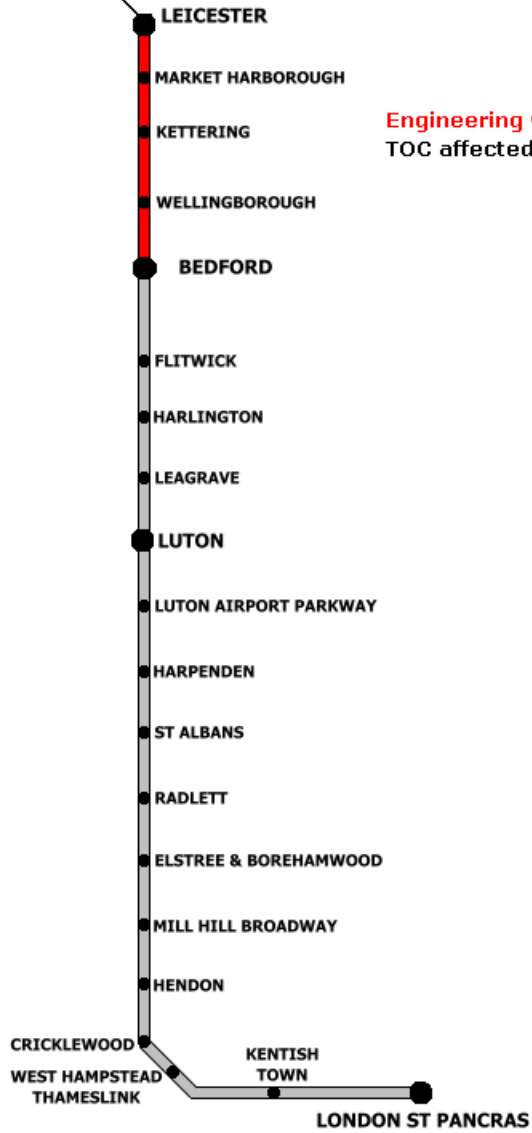

To Sheffield / Derby / Nottingham

Engineering work between Bedford and Leicester
TOC affected: East Midlands Trains