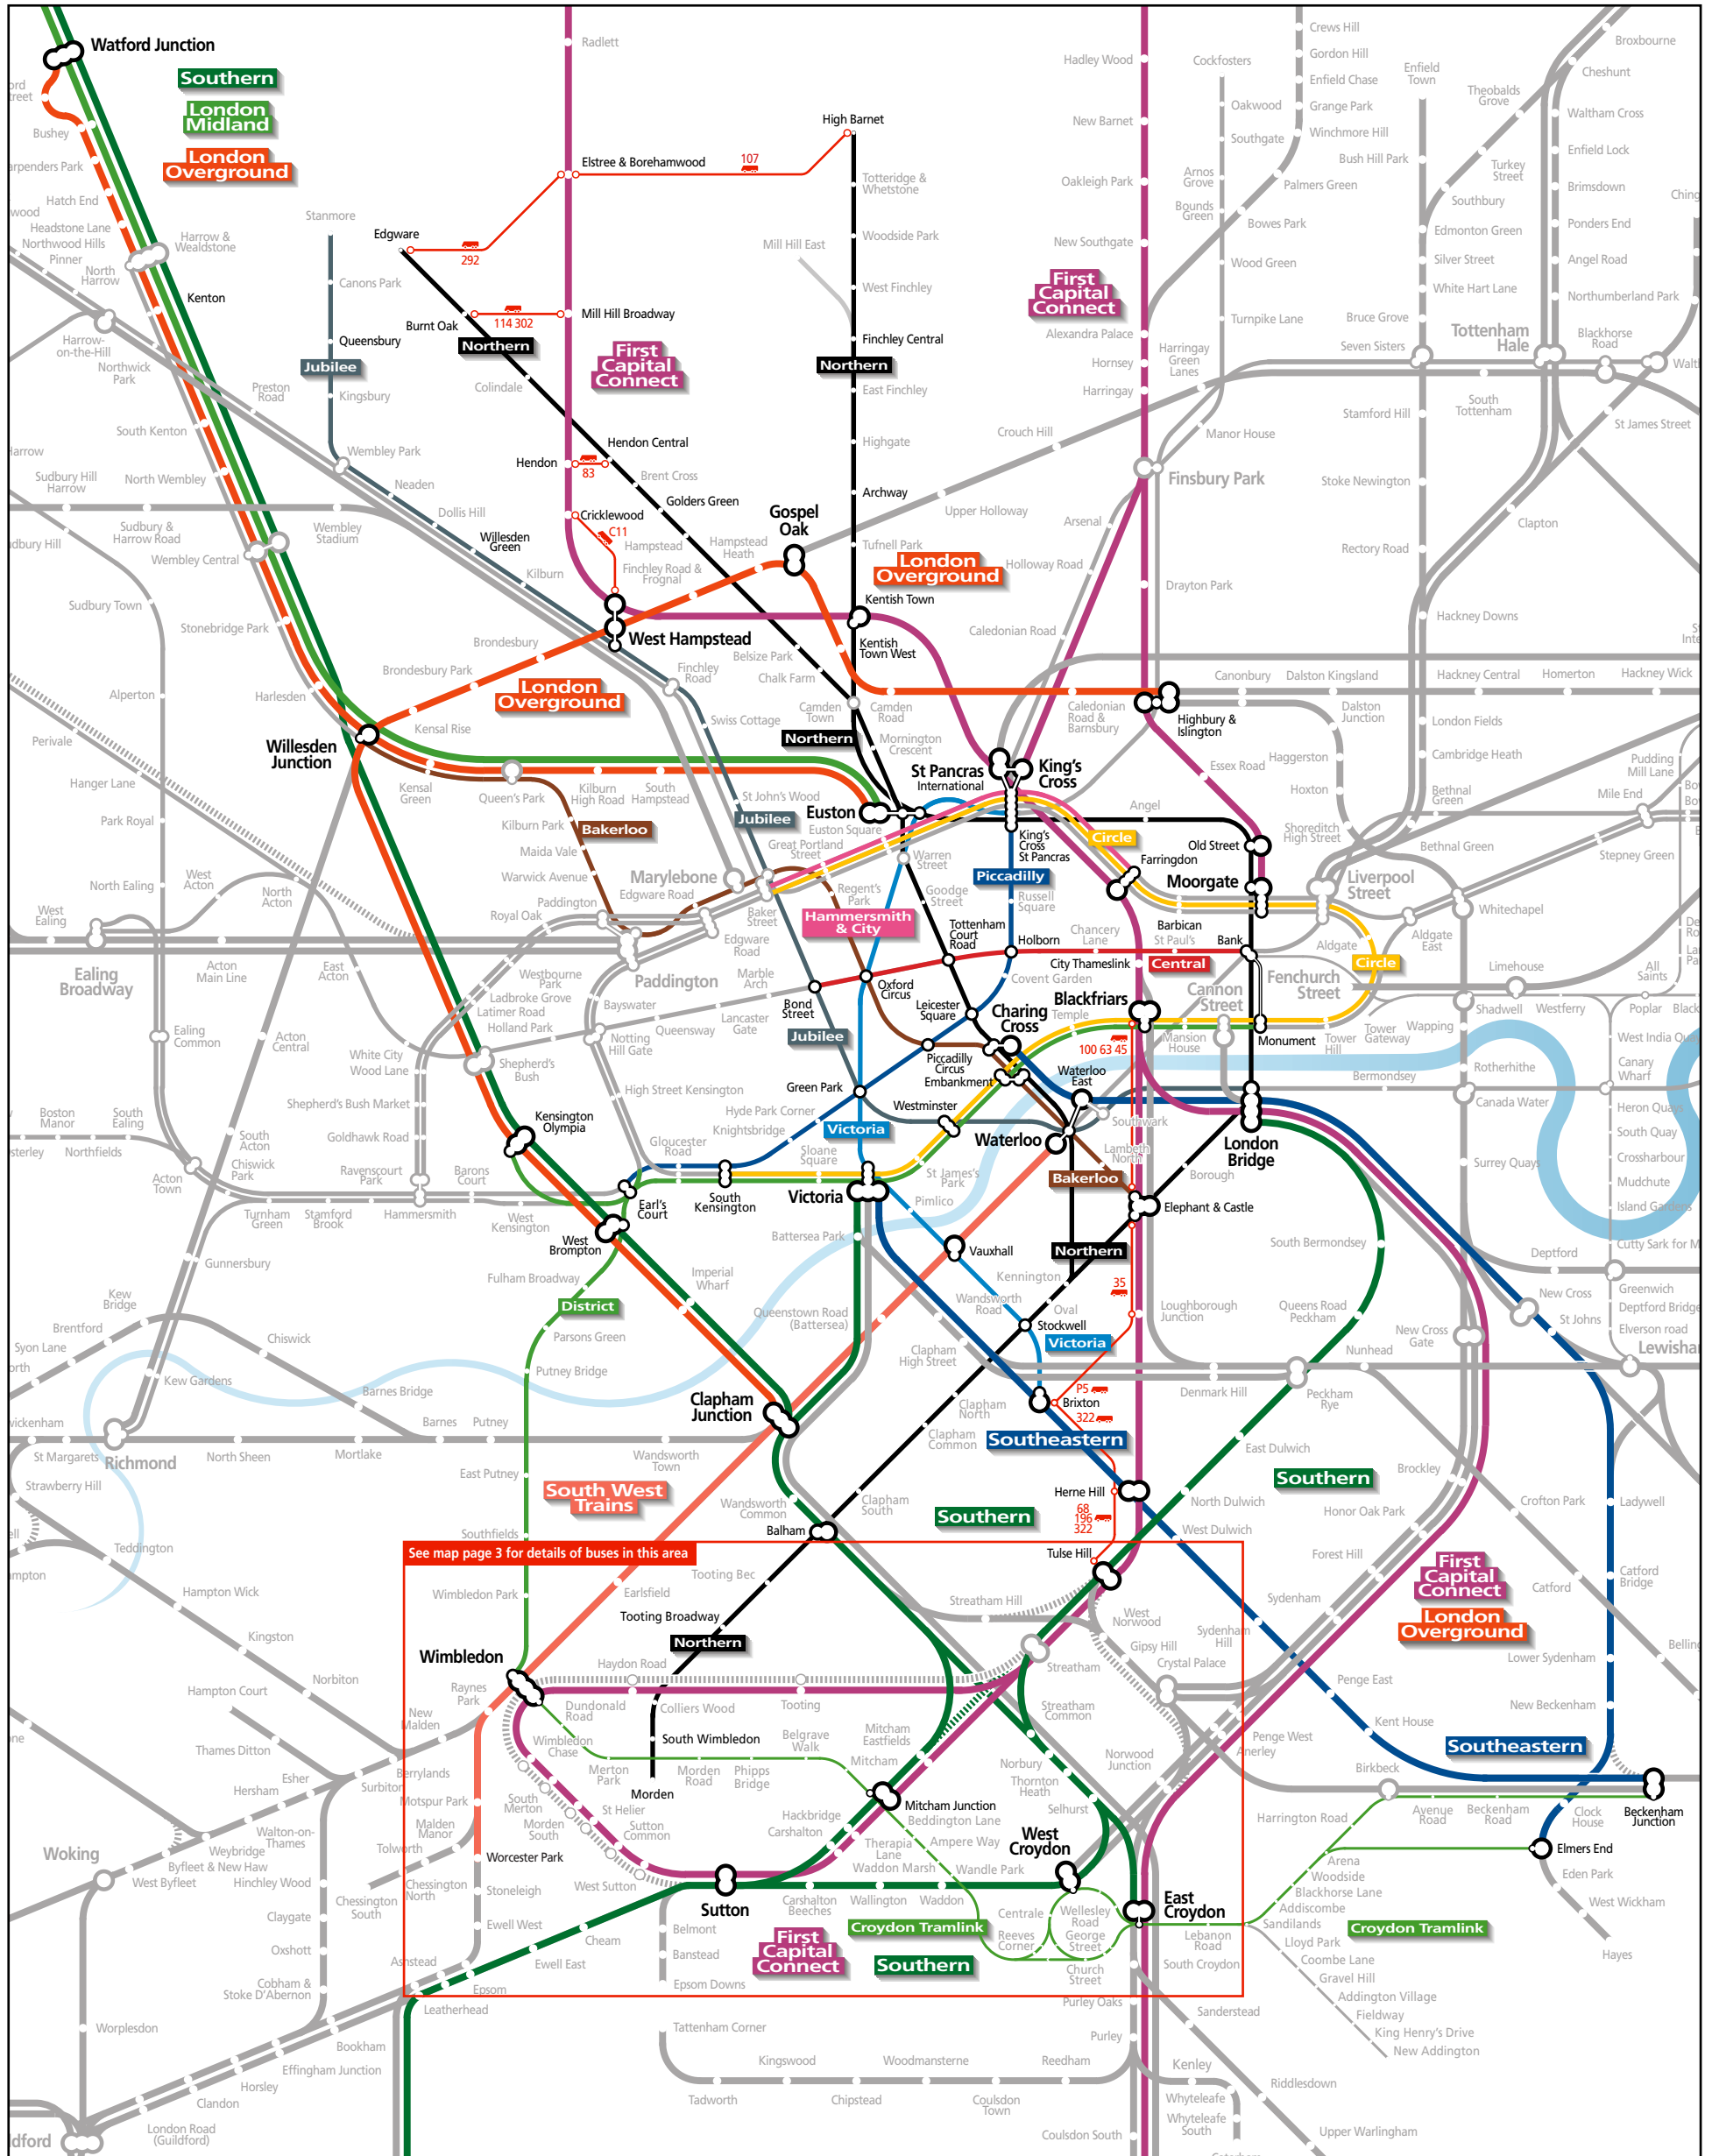

Alternative routes and ticket acceptance during disruption on First Capital Connect Thameslink

Page 1 regional

* First Capital Connect tickets only accepted by East Midlands Trains with origin or destination Luton Airport Parkway and north

— Bus route (FCC tickets accepted)
 Bus route (FCC tickets may not be accepted)

Alternative routes and ticket acceptance during disruption on First Capital Connect Thameslink

Page 2 London routes

— Key bus routes
FCC tickets valid on all London bus routes to your destination

Alternative routes and ticket acceptance during disruption on First Capital Connect Thameslink

Page 3 south London bus routes

— Bus route (FCC tickets accepted)