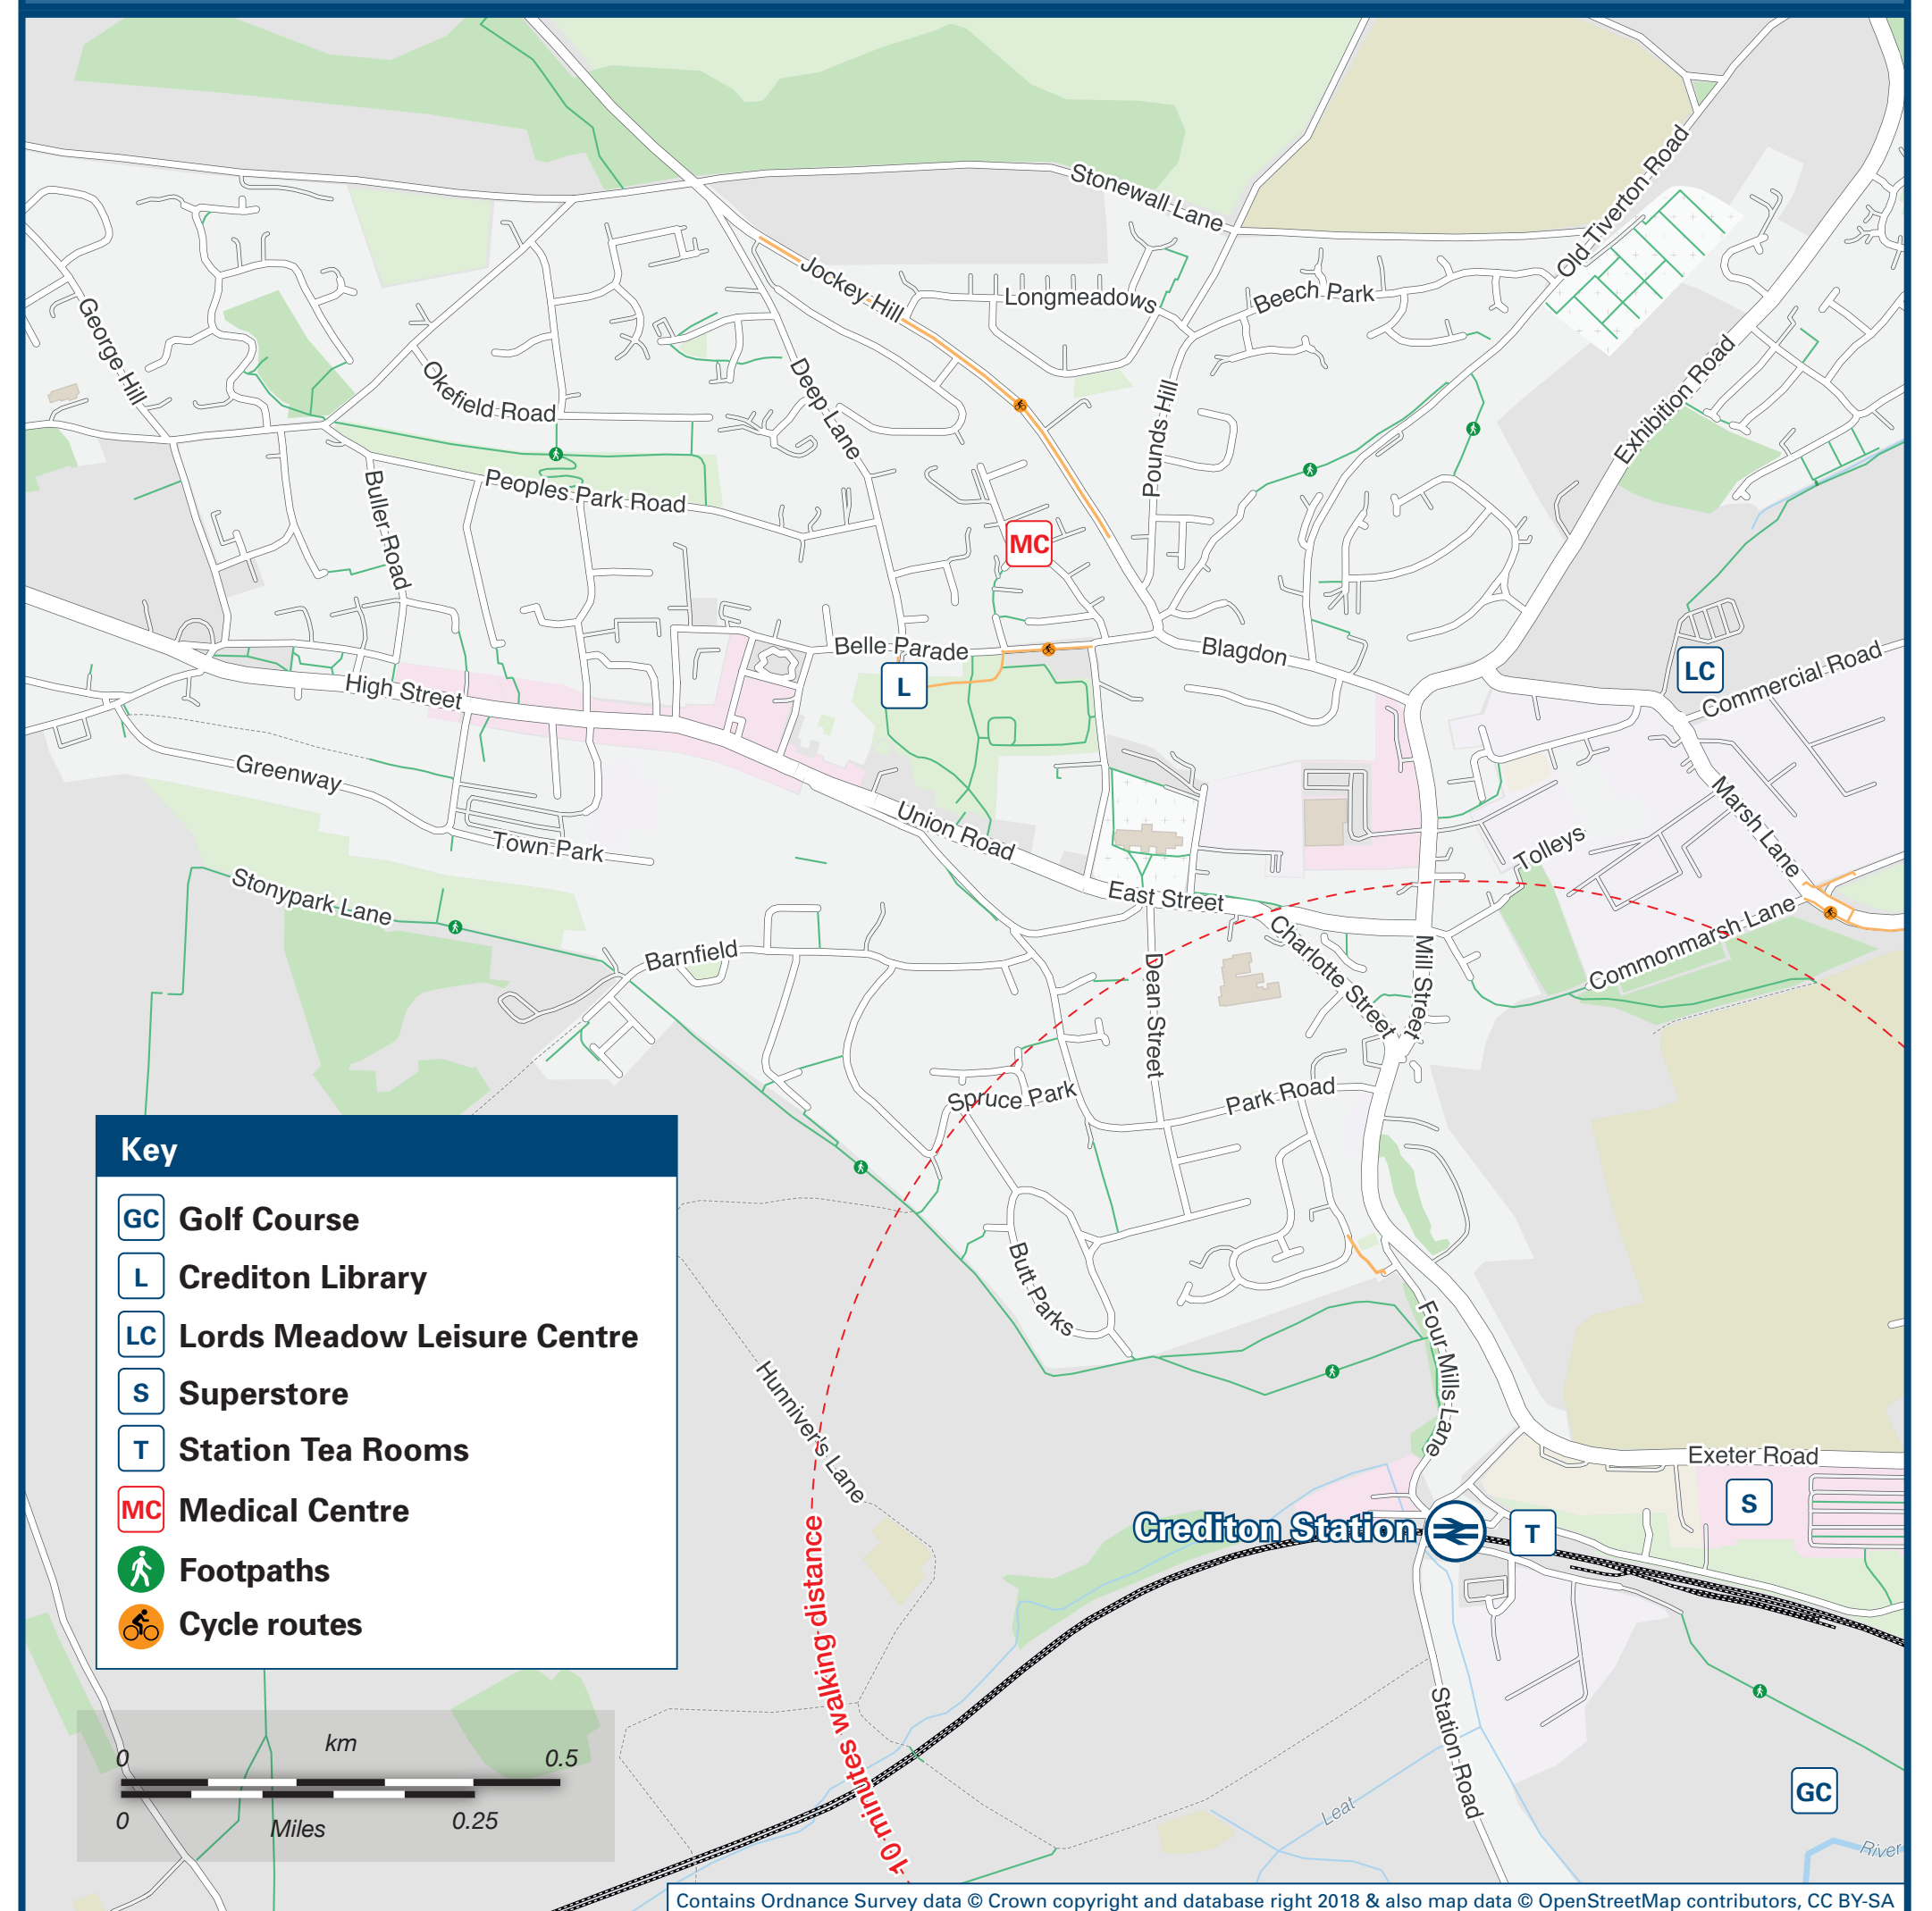

Local area map

Main destinations by bus

(Data correct at December 2018)

DESTINATION	BUS ROUTES	BUS STOP
Barnstaple	5B	B
Beaford	5B	B
Bideford	5B	B
Bondleigh	5B	B
Bow	5A, 5B	B
Chawleigh	5C	C
Chumleigh	5C	C
Copplestone	5A, 5B	B
	5C	C
Cowley Bridge	5, 5C, 369	D
	5A, 5B	A
Crediton (High Street)	5, 5C, 369	C
	5A, 5B	B
Crediton (Hospital)	5A, 5B	B
	5C, 369	C

DESTINATION	BUS ROUTES	BUS STOP
Dolton	5B	B
Eggesford	5C	C
Exbourne	5A, 5B	B
Exeter City Centre	5, 5C, 369	D
	5A, 5B	A
Great Torrington	5B	B
Half Moon Village	5A, 5B	A
	5, 5C, 369	D
Hatherleigh	5A	B
Jacobstowe	5A	B
Lapford	5C	C
Lapford Cross	5C	C
Morchard Bishop	369	C
Newbuildings	369	C

DESTINATION	BUS ROUTES	BUS STOP
Newton St Cyres	5, 5C, 369	D
	5A, 5B	A
North Tawton	5A, 5B	B
Okehampton	5A	B
Sampford Chapple	5A	B
Sampford Courtenay	5A	B
Sandford	369	C
West Sandford	369	C
Winkleigh	5B	B

Notes

Bus route 5 runs daily
Bus routes 5A, 5B and 5C run Mondays to Saturdays only
Bus route 369 runs a limited service Mondays to Saturdays only
Direct trains operate to this destination from this station

Taxis

Crediton station has no taxi rank or cab office. Advance booking is essential, please consider using the following local operators:
(Inclusion of this number doesn't represent any endorsement of the taxi firm)

Express Cars
01363 777177

Further information about all onward travel

[www Local Cycle Info](http://www.middevon.gov.uk)
[www National Cycle Info](http://www.sustrans.org.uk)
[Bus Times](#)
[NextBuses.mobi](#)
[App Store](#)
[PlusBus](#)

[middevon.gov.uk](http://www.middevon.gov.uk)
For more information about cycle routes.

[sustrans.org.uk](http://www.sustrans.org.uk)
Sustrans is the UK's leading sustainable transport charity.

See timetable displays at bus stops.

www.traveline.info
0871 200 22 33
Call cost to your mobile plus your phone company's access charge

Find the bus times for your stop.
Search for a bus stop by entering a postcode, street & town or a stop name & town.

plusbus.info
A discount price 'bus pass' that you buy with your train ticket. It gives you unlimited bus travel around your chosen town, on participating buses.

National Rail Enquiries

[www Online](http://www.nationalrail.co.uk)
nationalrail.co.uk

[NRE App](#)
Free National Rail Enquiries app for iOS and Android

[Social](https://www.facebook.com/nationalrailenq)
facebook.com/nationalrailenq @nationalrailenq

[Contact Centre](tel:03457484950)
03457 48 49 50
Calls cost no more than calls to geographic numbers (01 or 02) and may be recorded.

[Traintracker™ Text](#)
8 49 50
Text station name to the above number for live departure and arrival times direct to your mobile. TrainTracker™ texts cost 25p for each successful response (plus usual text costs).

[PlusBike](http://www.plusbike)
nationalrail.co.uk/plusbike
For more information.