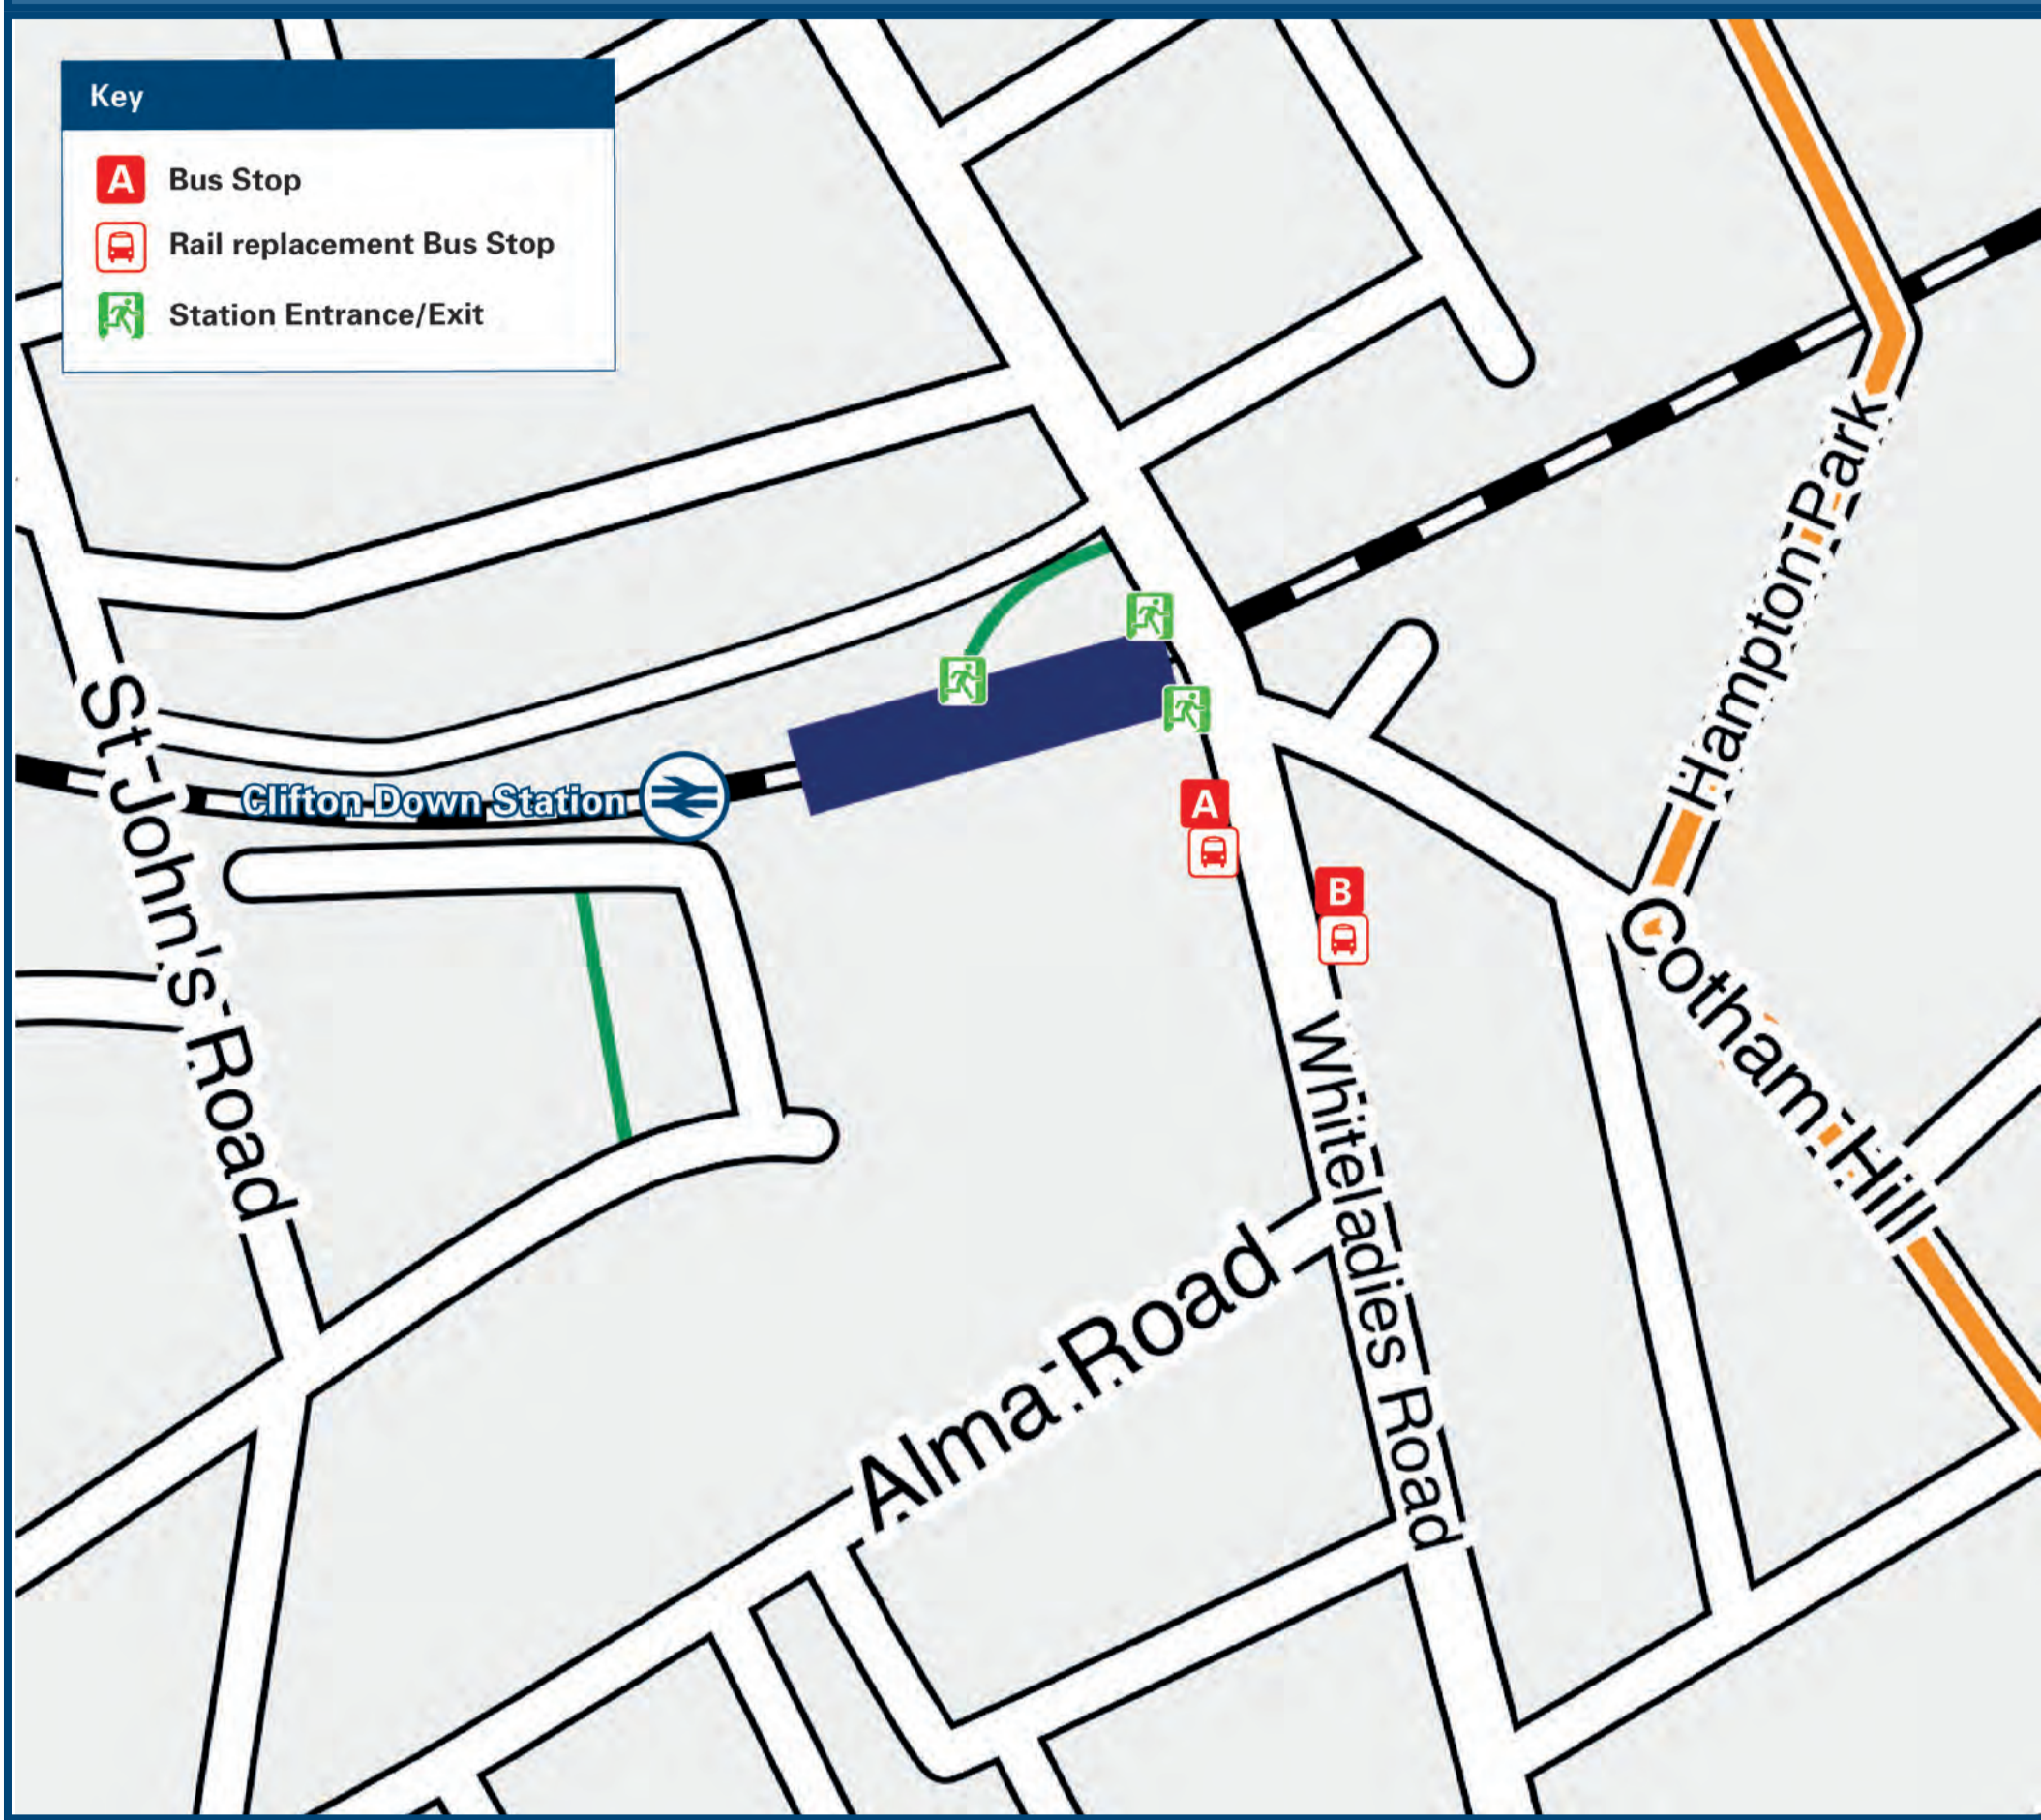

Clifton Down Station

Onward Travel Information

Buses

Rail replacement services from Whiteladies Rd, Bristol direction beside stop B; Severn Beach direction beside stop A. Taxis and mini buses from the front of the station.