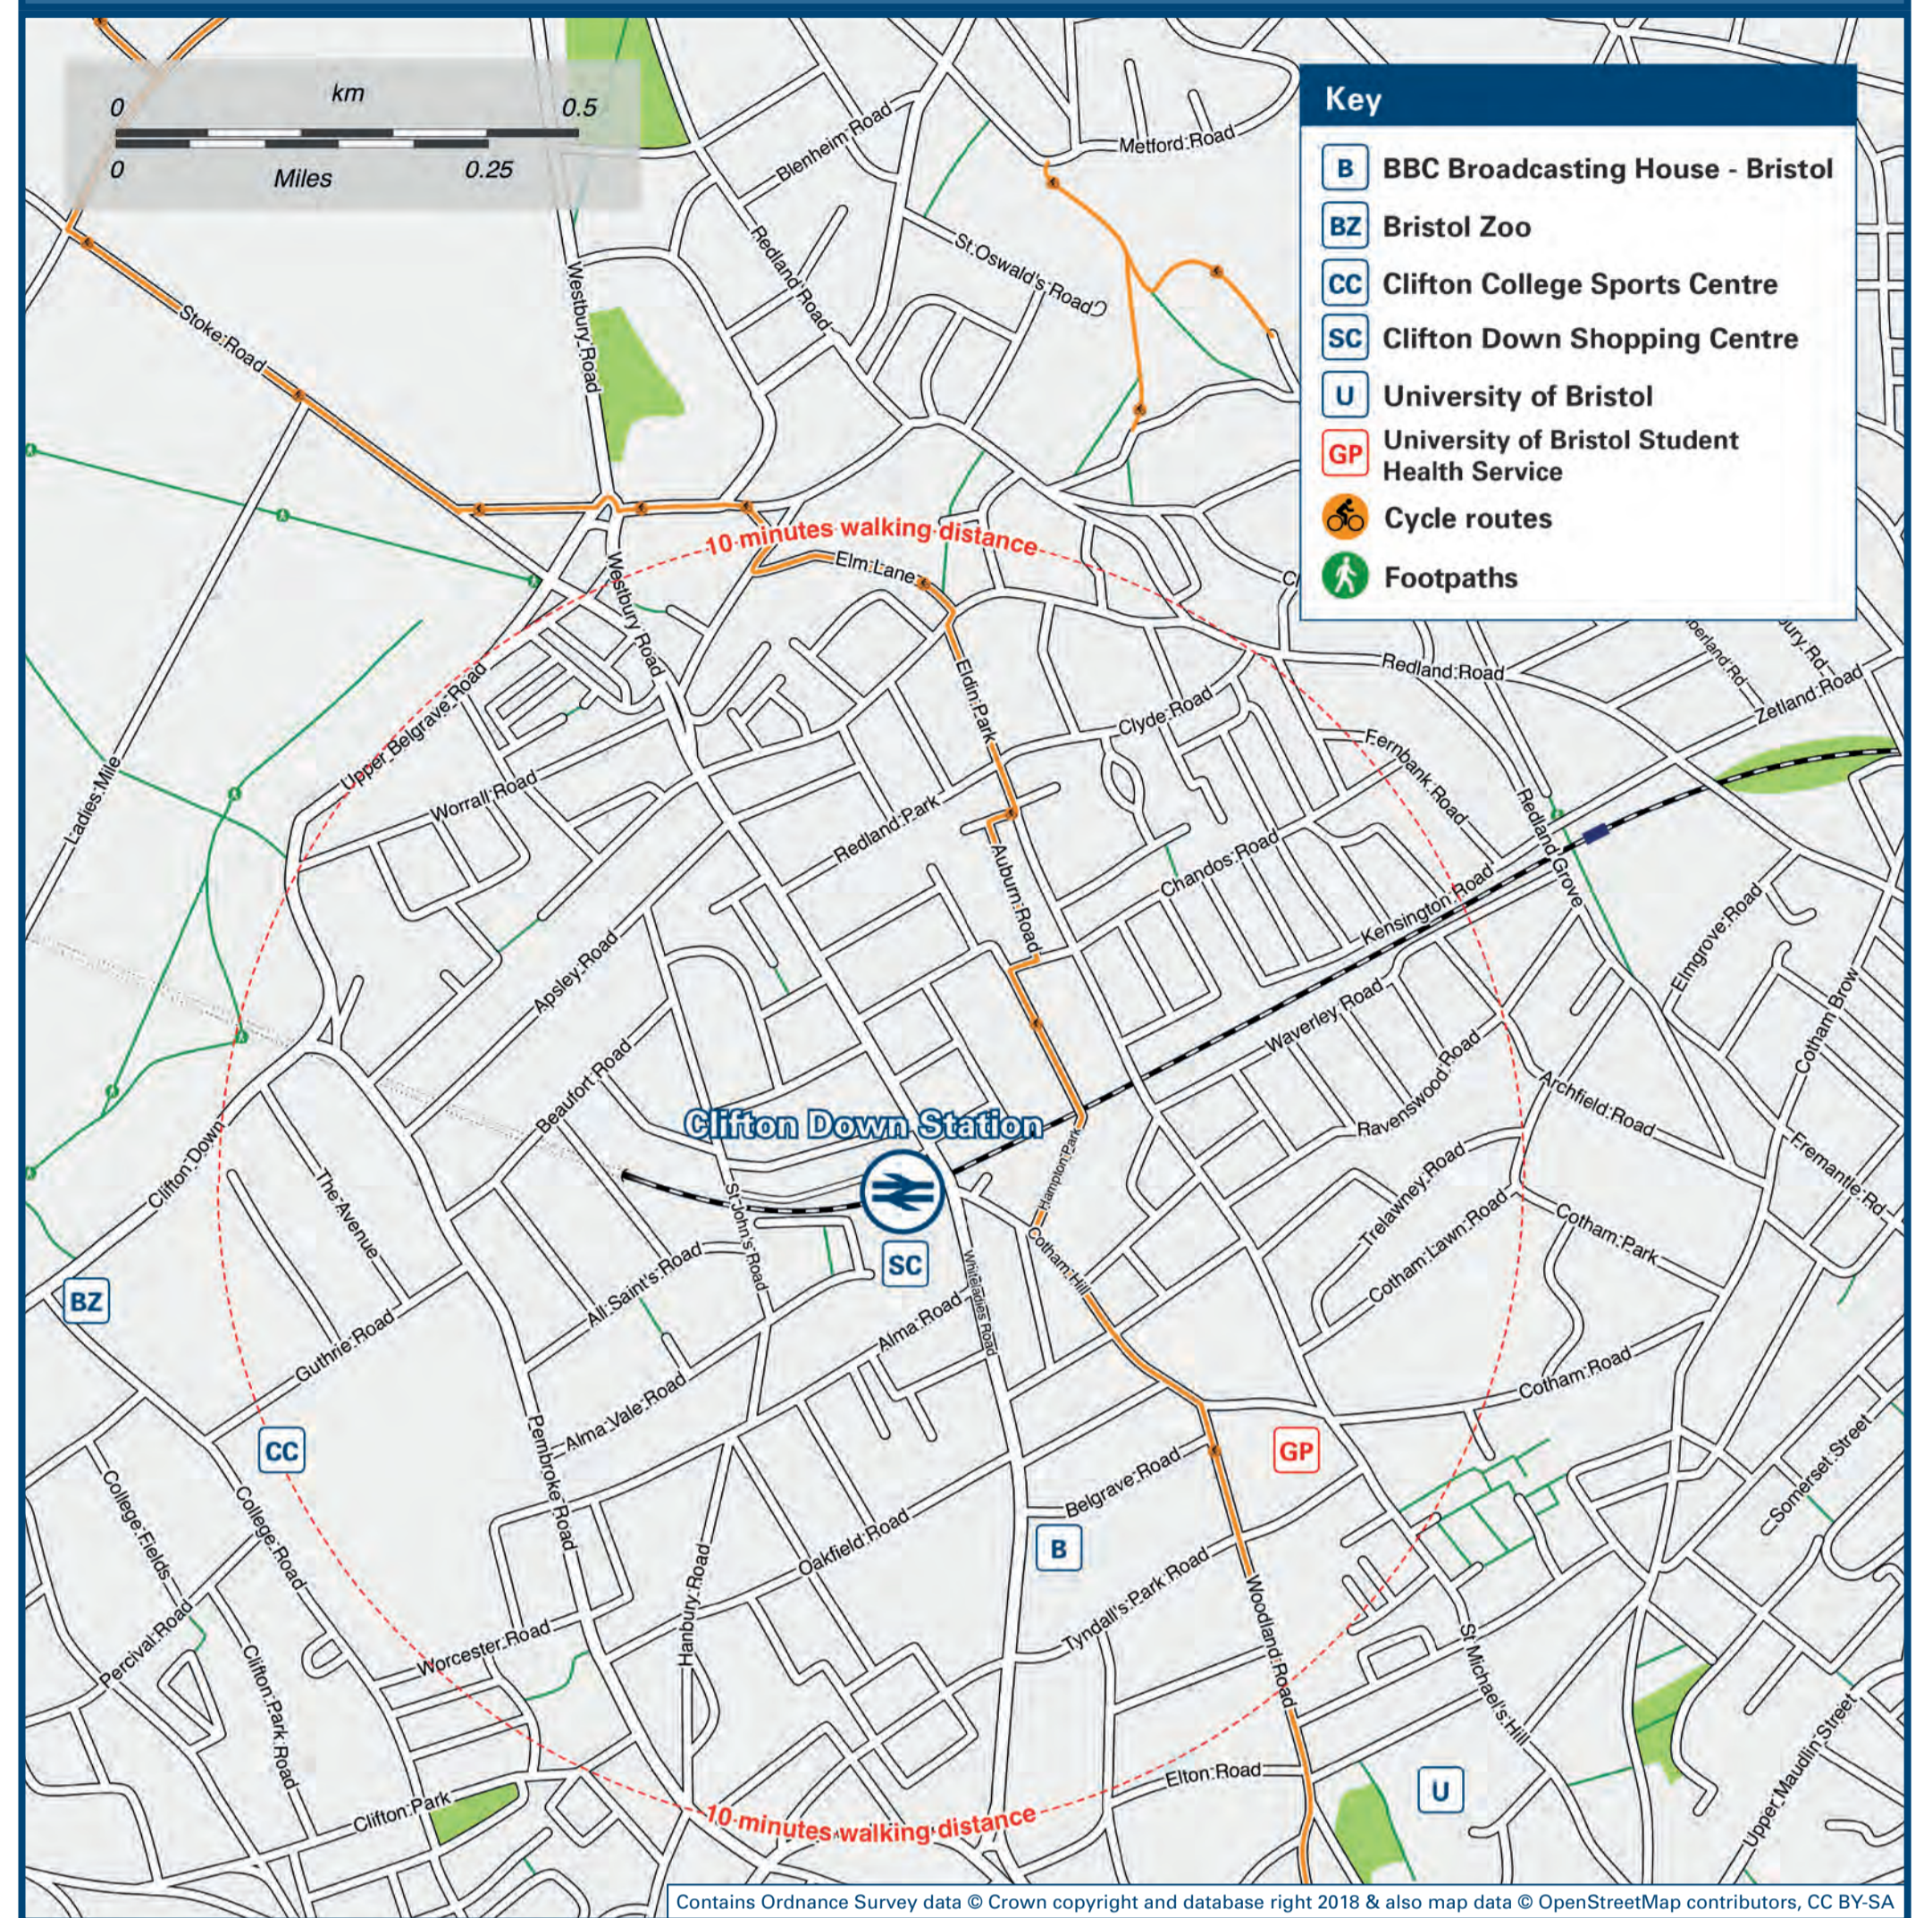

Local area map

Main destinations by bus

(Data correct at July 2018)

DESTINATION	BUS ROUTES	BUS STOP
Arnos Vale	1	B
Avonmouth	3	A
Avonmouth Industrial Estate	3	A
Brentry	1, 2, 4	A
Brislington	1, 2	B
Bristol City Centre	1, 2, 3, 4, 9	B
Bristol Royal Infirmary (BRI)	1, 2, 3, 4, 9	B
Bristol Royal Hospital for Children	1, 2, 3, 4, 9	B
Bristol University (Tyndall's Park)	U1** 9	B A
Bristol University (Stoke Bishop)	U1**	B
Bristol Zoo	9 (Near #)	B
Broadmead	1, 2, 3, 4, 9	B
Broomhill (Brislington)	1	B
Cabot Circus	1, 2, 3, 4, 9	B
Clifton Village	9	B

DESTINATION	BUS ROUTES	BUS STOP
Clifton Suspension Bridge	9 (Near *)	B
Coombe Dingle	3	A
Cotham	9	A
Cribbs Causeway, The Mall	1, 2, 3, 4	A
Durdham Downs	1, 2, 3, 4, 9, U1**	A
Eastfield	2	A
Henbury	1, 3, 4	A
Henleaze	2	A
Knowle	2	B
Lawrence Weston	3, 4	A
Old Market	9	B
Redland	9	A
Sea Mills	3, 4	A
Shirehampton	3, 4	A
Sneyd Park	4	A
Southmead	2	A
Southmead (for Southmead Hospital)	2	A

DESTINATION	BUS ROUTES	BUS STOP
Stockwood	2	B
Stoke Bishop	1, 3, 4, U1**	A
Temple Meads	1, 2, 9	B
Temple Quay	1, 2, 9	B
Totterdown	1, 2	B
Westbury-on-Trym	1	A
Westbury Park	1, 2, 3, U1**	A
Whitchurch	2	B

Notes

Bus routes 1, 2, 3, 4 and 9 run Mondays to Sunday and Public Holidays.
To get to Bristol Zoo, please travel on service 9, then interchange with service 8 at the Clifton Park stop (on Pembroke Road)
* To get to the Clifton Suspension Bridge, please travel on service 9 to Clifton Village. The bridge is (approximately) a 10-15 minute walk via Clifton Down Road and then Suspension Bridge Road, to your destination.
** Bus route U1 runs in University term dates, only (18 September - 15 December, 2017; 8 January - 23 March, 2018; 16 April - 8 June, 2018)
Direct trains operate to this destination from this station.

Taxis

Clifton Down Station has no taxi rank or cab office. Advance booking is essential, please consider using the following local operators: (Inclusion of this number doesn't represent any endorsement of the taxi firm)

Call Cars Bristol
0117 955 5545

Bristol Taxis
0117 944 4666

Fareside Taxis Bristol
0117 955 7557

Further information about all onward travel

[www Local Cycle Info](http://www.localcycleinfo.com)
[www National Cycle Info](http://www.nationalcycleinfo.com)
[Bus Times](http://www.bus-times.com)
[NextBuses.mobi](http://www.nextbuses.com)
[PLUSBUS](https://itunes.apple.com/gb/app/plusbus/id1088111111)

www.travelwest.info
sustrans.org.uk
www.traveline.info
[plusbus.info](http://www.plusbus.info)

National Rail Enquiries

[Online](http://www.nationalrail.co.uk)
[NRE App](https://itunes.apple.com/gb/app/nre-app/id1088111111)
[Social](https://www.facebook.com/nationalrailenq)
[Contact Centre](http://www.contactcentre.co.uk)
[Traintracker™ Text](http://www.traintracker.com)
[PlusBike](http://www.plusbike.com)