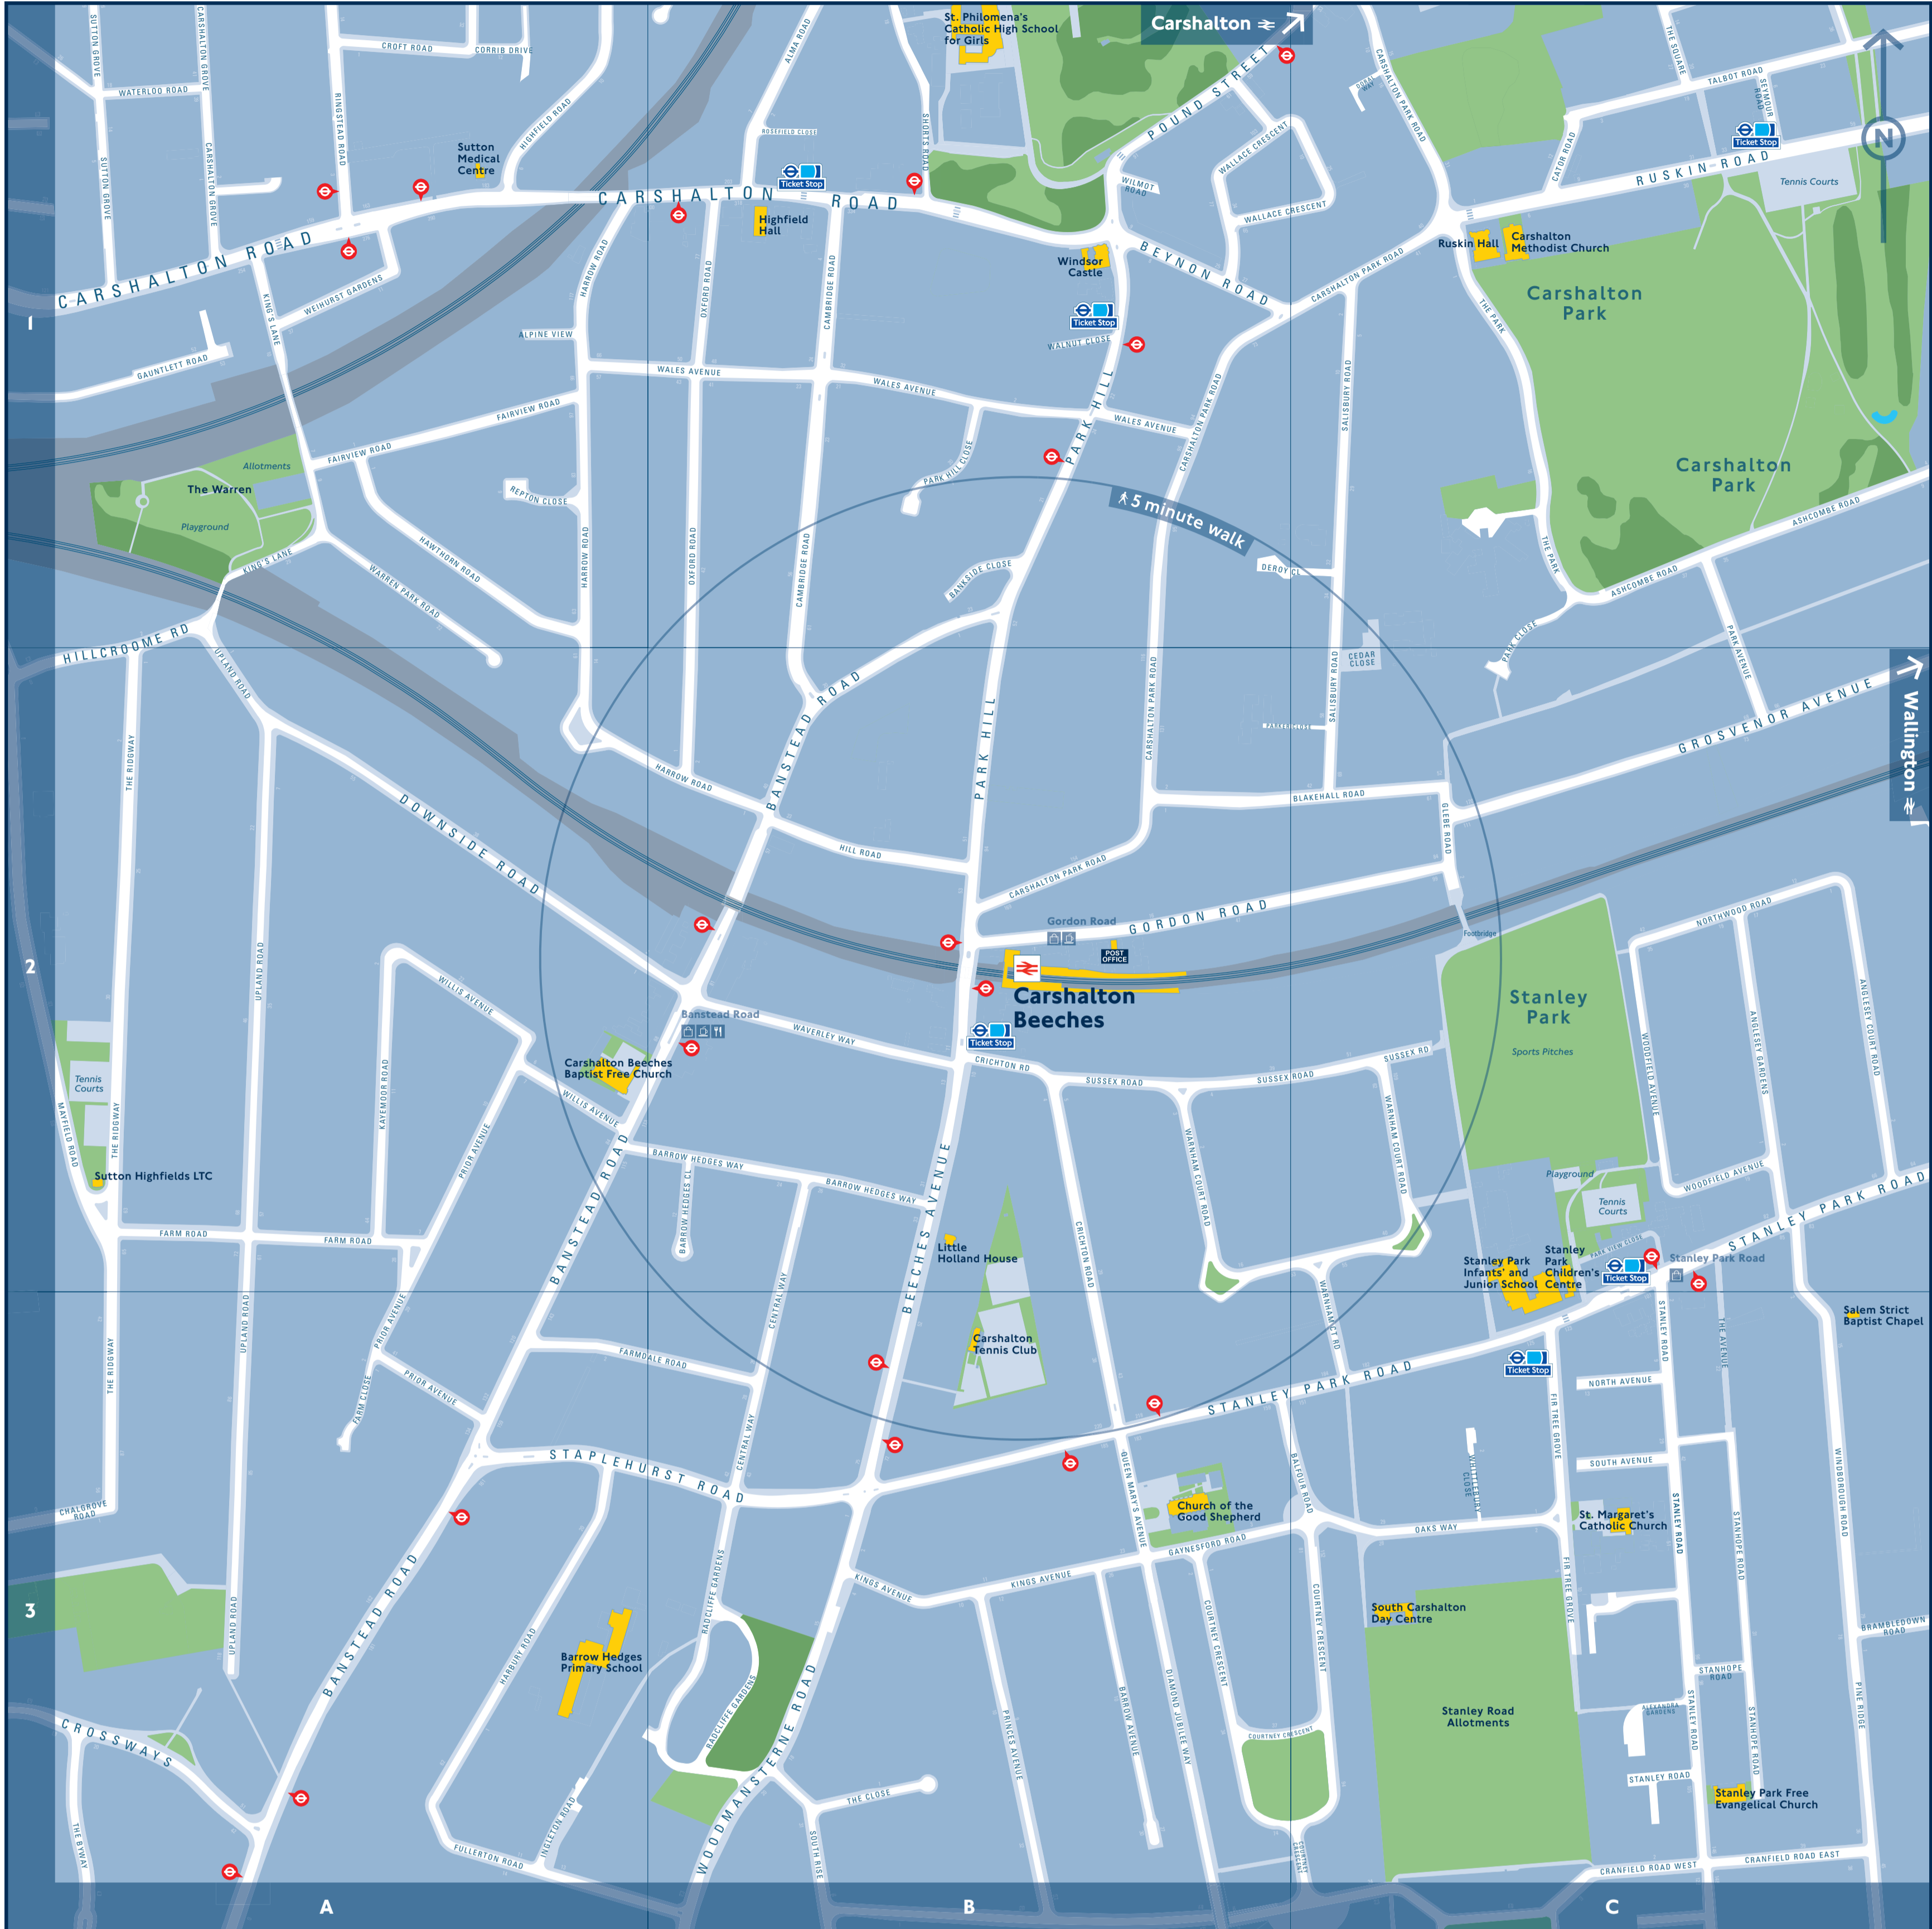

Carshalton Beeches Station – Zone 5

Onward Travel Information

Local Area Map

© Copyright Transport for London 2016

Street finder

- **A**
  - C3 Alexandra Gardens
  - B1 Alma Road
  - A1 Alpine View
  - C2 Anglesey Court Road
  - C2 Anglesey Gardens
  - C1 Ashcombe Road
- **B**
  - C3 Balfour Road
  - B1 Bankside Close
  - B2 Banstead Road
  - B3 Barrow Avenue
  - B2 Barrow Hedges Close
  - B2 Barrow Hedges Way
  - B2 Beeches Avenue
  - B1 Beynon Road
  - C2 Blakehall Road
  - C3 Brambledown Road
- **C**
  - B1 Cambridge Road
  - A1 Carshalton Grove
  - B2 Carshalton Park Road
  - B1 Carshalton Road
  - C1 Cator Road
  - C2 Cedar Close
  - B3 Central Way
  - A3 Chalgrove Road
  - A1 Corrib Drive
  - B3 Courtney Crescent
  - C3 Cranfield Road East
  - C3 Cranfield Road West
  - B2 Crichton Road
  - A1 Croft Road
  - A3 Crossways
- **D**
  - B1 Deroy Close
  - B3 Diamond Jubilee Way
  - C1 Doral Way
  - A2 Downside Road

- **F**
  - A1 Fairview Road
  - A3 Farm Close
  - A3 Farmdale Road
  - A2 Farm Road
  - C3 Fir Tree Grove
  - A3 Fullerton Road
- **G**
  - A1 Gauntlett Road
  - B3 Gaynesford Road
  - C2 Glebe Road
  - B2 Gordon Road
  - C2 Grosvenor Avenue
- **H**
  - A3 Harbury Road
  - B2 Harrow Road
  - A1 Hawthorn Road
  - A1 Highfield Road
  - A2 Hillcroome Road
  - B2 Hill Road
- **I**
  - A3 Ingleton Road
- **K**
  - A2 Kayemoor Road
  - B3 Kings Avenue
  - A1 King's Lane
- **M**
  - A2 Mayfield Road
- **N**
  - C3 North Avenue
  - C2 Northwood Road
- **O**
  - C3 Oaks Way
  - B1 Oxford Road

- **P**
  - B2 Parker Close
  - C1 Park Avenue
  - C2 Park Close
  - B2 Park Hill
  - B1 Park Hill Close
  - C2 Park View Close
  - C3 Pine Ridge
  - B1 Pound Street
  - B3 Princes Avenue
  - A2 Prior Avenue
- **Q**
  - B3 Queen Mary's Avenue
- **R**
  - B3 Radcliffe Gardens
  - A1 Repton Close
  - A1 Ringstead Road
  - B1 Rosefield Close
  - C1 Ruskin Road
- **S**
  - C2 Salisbury Road
  - C1 Seymour Road
  - B1 Shorts Road
  - C3 South Avenue
  - B3 South Rise
  - C3 Stanhope Road
  - B3 Stanley Park Road
  - C3 Stanley Road
  - A3 Staplehurst Road
  - B2 Sussex Road
  - A1 Sutton Grove
- **T**
  - C1 Talbot Road
  - C3 The Avenue
  - A3 The Byway
  - B5 The Close
  - C1 The Park
  - A2 The Ridgway
  - C1 The Square

- **U**
  - A2 Upland Road
- **W**
  - B1 Wales Avenue
  - B1 Wallace Crescent
  - B1 Walnut Close
  - B2 Warnham Court Road
  - A1 Warren Park Road
  - A1 Waterloo Road
  - B2 Waverley Way
  - A1 Weihurst Gardens
  - C3 Whittlebury Close
  - A2 Willis Avenue
  - B1 Wilmot Road
  - B1 Windborough Road
  - B3 Woodmansterne Road
  - C2 Woodfield Avenue

Landmark finder

Key

- National Rail station
- Bus stop
- Top up your Oyster pay as you go credit or buy Travelcards and bus & tram passes at around 4,000 shops across London

CARSHALTON BEECHES DR TFL 32161.10.16

National Rail Enquiries

Online nationalrail.co.uk

app **NRE App** for iOS and Android

Social [@nationalrailenq](https://facebook.com/nationalrailenq)

Contact Centre 03457 48 49 50

Calls cost no more than calls to geographic numbers (01 or 02) and may be recorded

Traintracker™ Text 8 49 50

Text station name to the above number for live departure and arrival times direct to your mobile. TrainTracker™ texts cost 25p for each successful response (plus usual text costs).

Taxis

Book a London Taxi

Dial-A-Cab – 020 7253 5000

Radio Taxis – 020 7272 0272

There is a charge when booking by phone, and other terms and conditions may vary, so please check when booking.

Transport for London