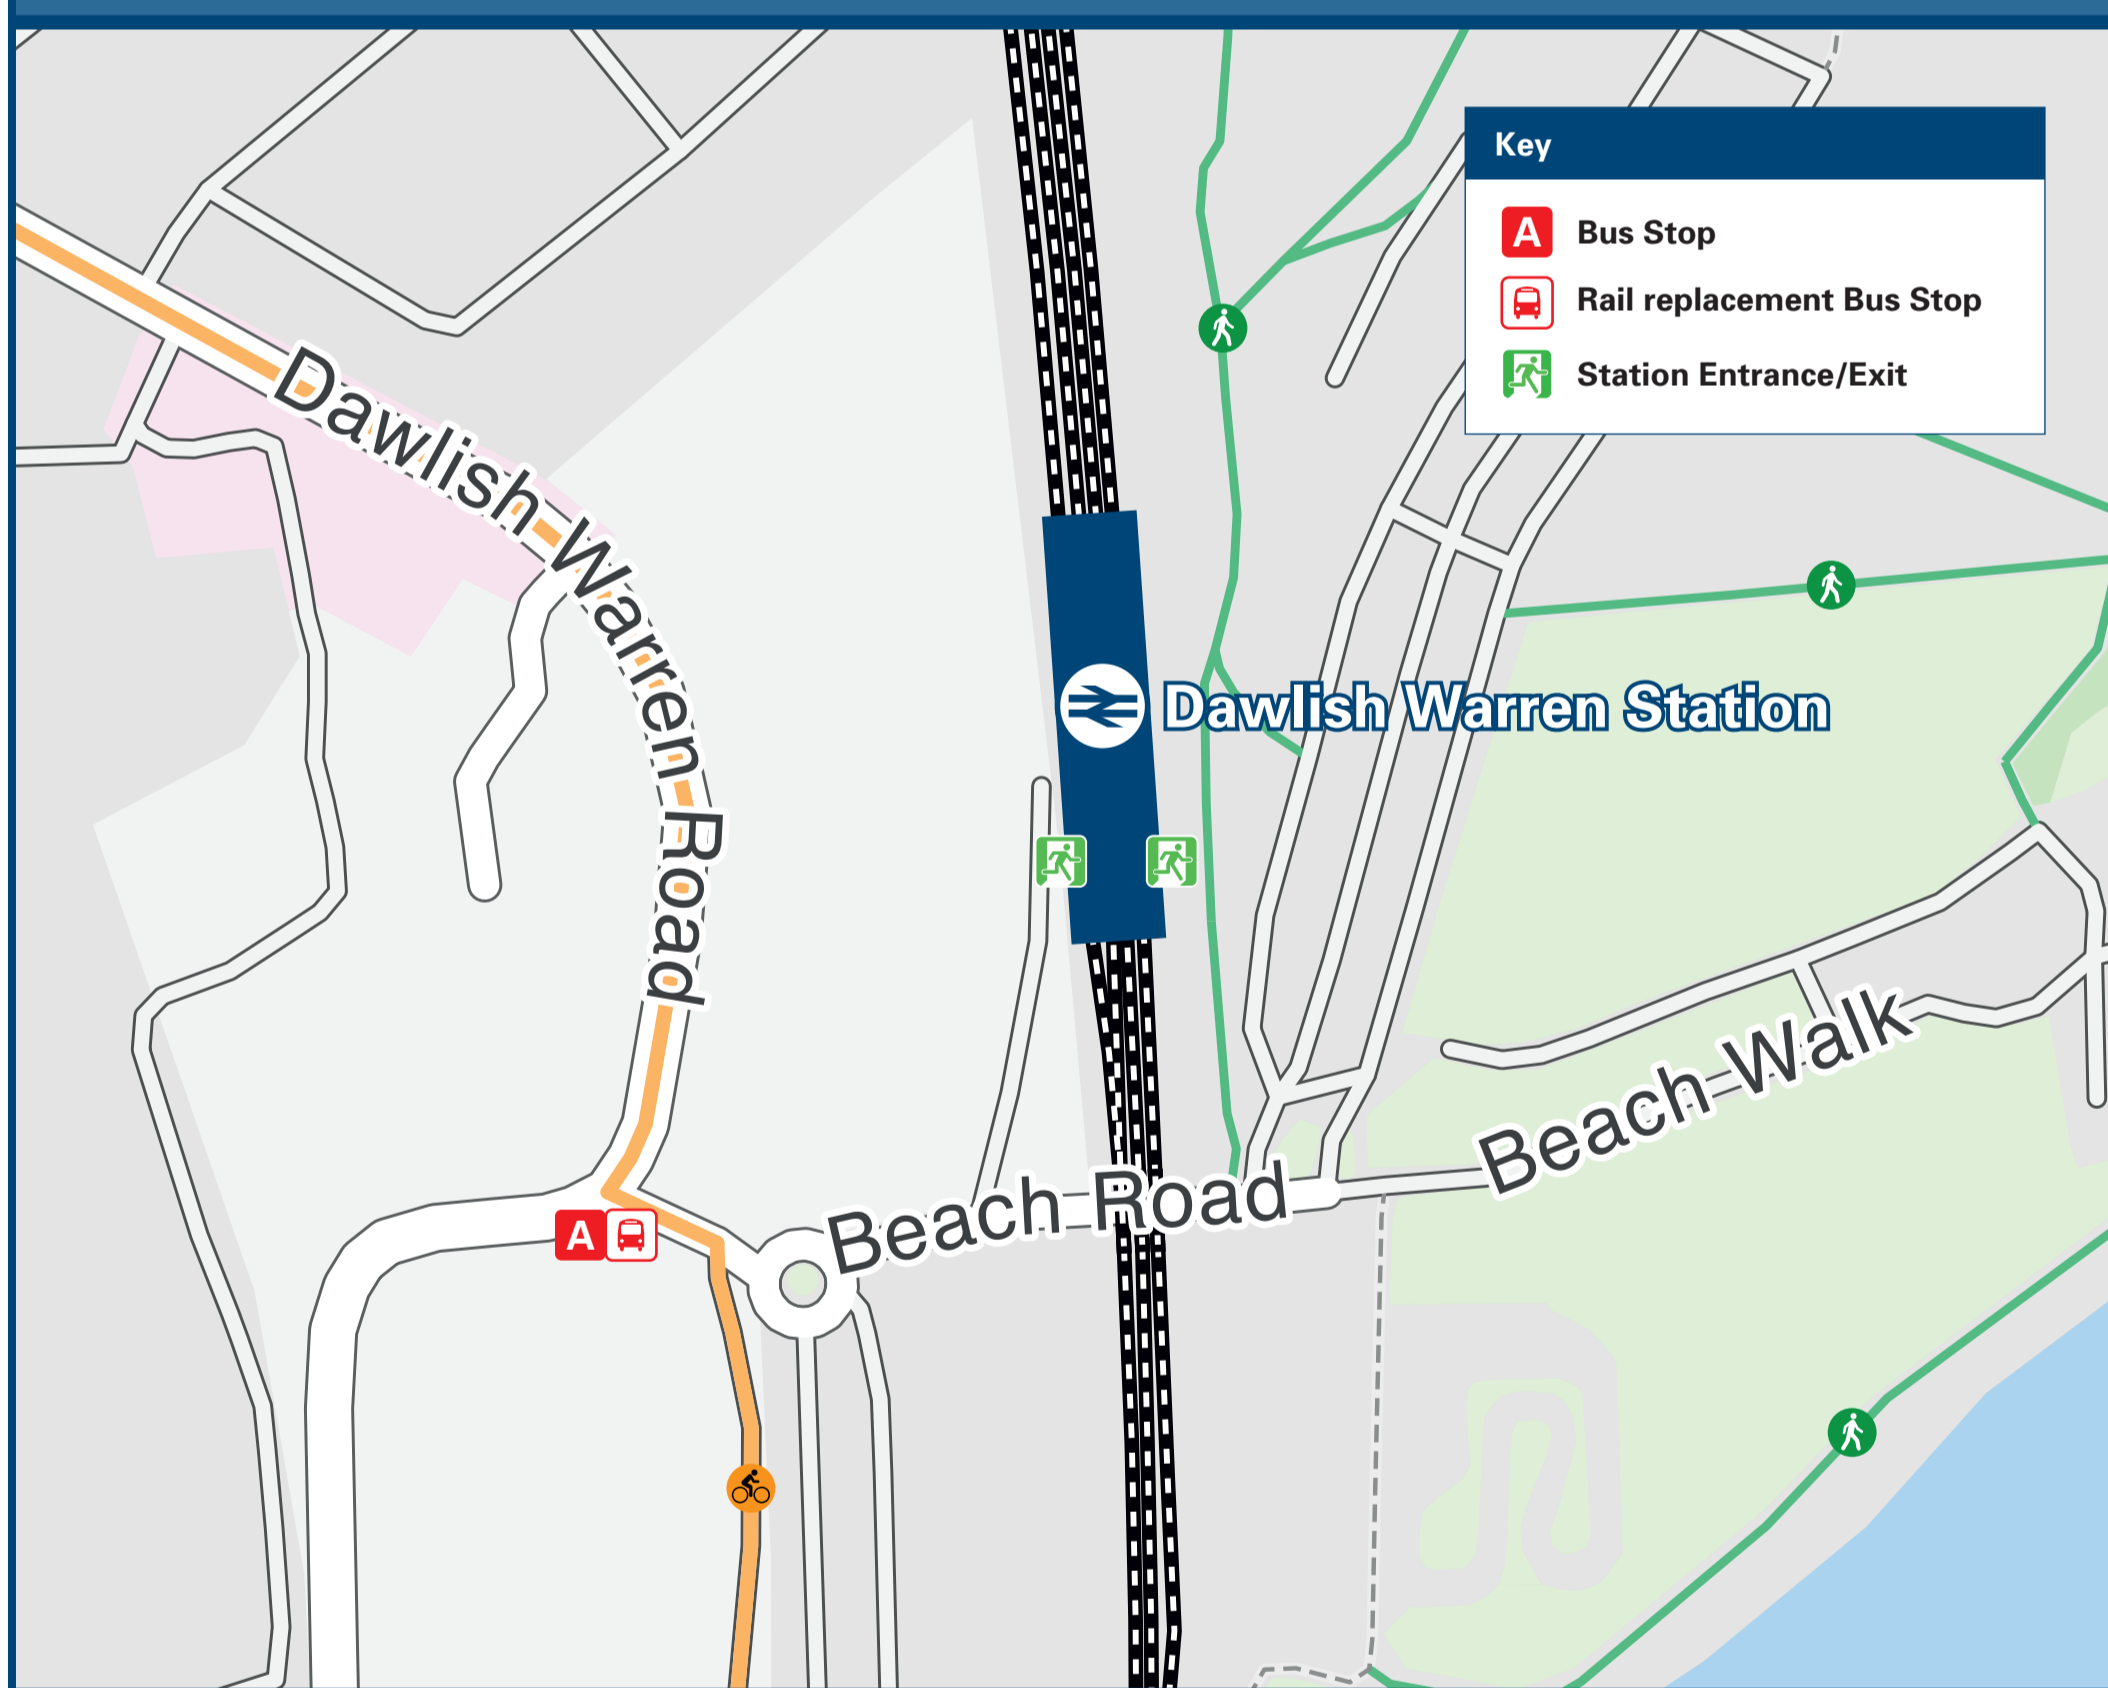

Buses

Rail replacement buses/coaches will depart from the bus stop on the main road by the turning circle

Main destinations by bus (Data correct at December 2018)

DESTINATION	BUS ROUTES	BUS STOP
Babbacombe	22	A
Dawlish ⇄	22	A
Holcombe	22	A
Maidencombe	22	A
Paignton ⇄	22	A
Shaldon	22	A
Teignmouth ⇄	22	A
Torquay ⇄	22	A

Notes Bus route 22 runs daily.
⇄ Direct trains operate to this destination from this station.

Taxis

Dawlish Warren station has no taxi rank or cab office. Advance booking is essential, please consider using the following local operators:
(Inclusion of this number doesn't represent any endorsement of the taxi firm)

Black Swan
01626 786786

Kemp Cabs
01626 888111

Aaztec Taxis
07474 027207

Further information about all onward travel

[www Local Cycle Info](http://www.teignbridge.gov.uk) |
[www National Cycle Info](http://www.sustrans.org.uk) |
[Bus Times](http://www.traveline.info) |
[NextBuses.mobi](http://www.nextbuses.mobi) |
[PlusBus](http://plusbus.info)

[teignbridge.gov.uk](http://www.teignbridge.gov.uk) For more information about cycle routes. |
[sustrans.org.uk](http://www.sustrans.org.uk) Sustrans is the UK's leading sustainable transport charity. |
www.traveline.info 0871 200 22 33 See timetable displays at bus stops. |
plusbus.info Find the bus times for your stop. Search for a bus stop by entering a postcode, street & town or a stop name & town. A discount price 'bus pass' that you buy with your train ticket. It gives you unlimited bus travel around your chosen town, on participating buses.

National Rail Enquiries

[Online](http://www.nationalrail.co.uk) |
[NRE App](https://itunes.apple.com/gb/app/nre-app/id1088888888) |
[Social](https://www.facebook.com/nationalrailenq) |
[Contact Centre](http://www.nationalrail.co.uk/contact) |
[Traintracker™ Text](http://www.nationalrail.co.uk/traintracker) |
[PlusBike](http://www.nationalrail.co.uk/plusbike)

nationalrail.co.uk |
Free National Rail Enquiries app for iOS and Android |
facebook.com/nationalrailenq @nationalrailenq |
03457 48 49 50 |
8 49 50 |
nationalrail.co.uk/plusbike