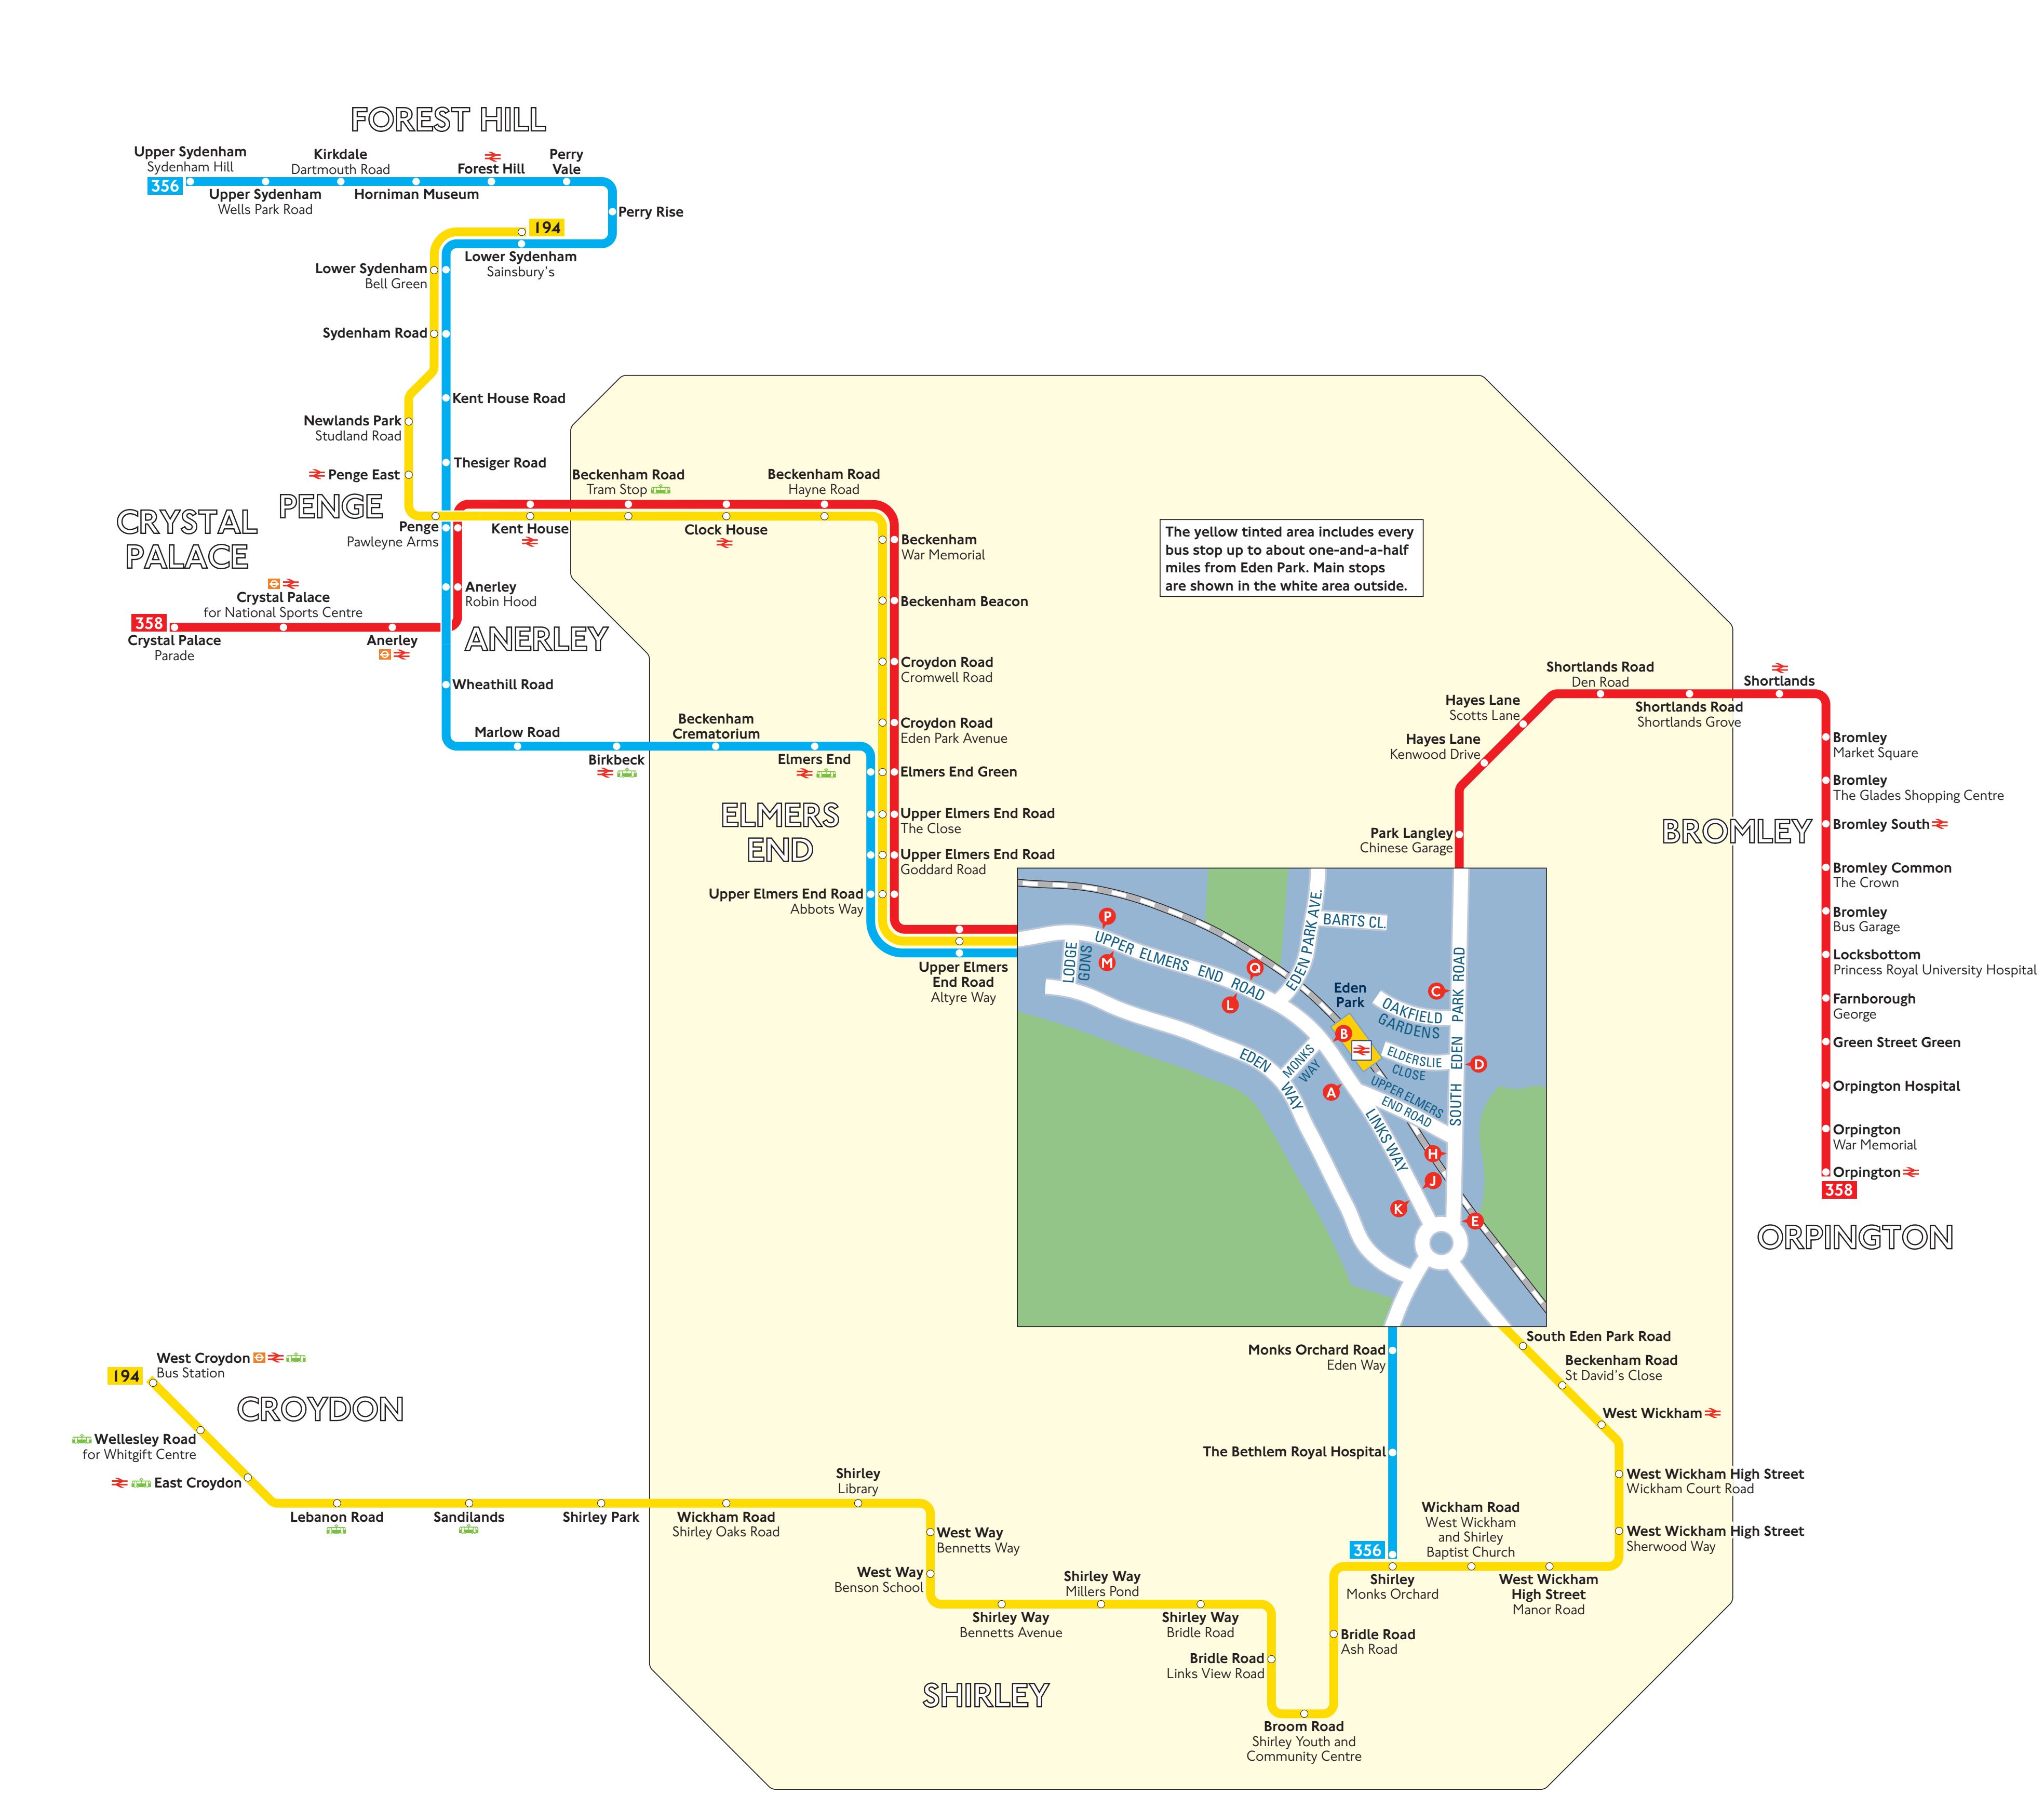

Bus Map

Key

1. Connections with London Underground
   - Connections with National Rail
   - Connections with Tramlink
2. Red discs show the bus stop you need for your chosen bus service. The disc appears on the top of the bus stop in the street (see map of town centre in centre of diagram).

Route finder

Bus route	Towards	Bus stops
194	Lower Sydenham	Eden Park
356	West Croydon	Eden Park
358	Upper Sydenham	Eden Park
358	Crystal Palace	Eden Park
358	Orpington	Eden Park

Destination finder

Destination	Bus routes	Bus stops
Anerley	358	Eden Park
Anerley Robin Hood	356	Eden Park
Beckenham War Memorial	194	Eden Park
Beckenham Beacon	194	Eden Park
Beckenham Beacon	358	Eden Park

Destination	Bus routes	Bus stops
Beckenham Crematorium	356	Eden Park
Beckenham Road Hayne Road	194	Eden Park
Beckenham Road St David's Close	194	Eden Park
Beckenham Road Train Stop	194	Eden Park
Bethlem Royal Hospital, The	356	Eden Park
Birkbeck	356	Eden Park
Bridle Road	194	Eden Park
Bromley Bus Garage	358	Eden Park
Bromley Market Square	358	Eden Park
Bromley The Glades Shopping Centre	358	Eden Park
Bromley Common The Crown	358	Eden Park
Bromley South	358	Eden Park
Broom Road	194	Eden Park
Shirley Youth and Community Centre	358	Eden Park
Clock House	194	Eden Park
Croydon Road	194	Eden Park
Crystal Palace	358	Eden Park
Crystal Palace Parade	358	Eden Park
East Croydon	194	Eden Park
Elmers End	356	Eden Park
Elmers End Green	194, 356	Eden Park
Elmers End Green	358	Eden Park
Farnborough George	358	Eden Park

Destination	Bus routes	Bus stops
Forest Hill	356	Eden Park
Green Street Green	358	Eden Park
Hayes Lane Kerwood Drive and Scotts Lane	358	Eden Park
Hormiman Museum	356	Eden Park
Kent House	194	Eden Park
Kent House Road	358	Eden Park
Kirkdale Dartmouth Road	356	Eden Park
Lebanon Road	194	Eden Park
Lockbottom	358	Eden Park
Princess Royal University Hospital	194, 356	Eden Park
Lower Sydenham Bell Green and Sainsbury's	194, 356	Eden Park
Marlow Road	356	Eden Park
Monks Orchard Road Eden Way	356	Eden Park
Newlands Park Studland Road	194	Eden Park
Orpington	358	Eden Park
Orpington War Memorial	358	Eden Park
Orpington Hospital	358	Eden Park
Park Langley Chinese Garage	358	Eden Park
Penge Pawley Arms	194, 356	Eden Park
Penge Pawley Arms	358	Eden Park

Destination	Bus routes	Bus stops
Penge East	194	Eden Park
Perry Rise	356	Eden Park
Perry Vale	356	Eden Park
Sandilands	194	Eden Park
Shirley Library	194	Eden Park
Shirley Monks Orchard	194, 356	Eden Park
Shirley Park	194	Eden Park
Shirley Way	194	Eden Park
Shortlands	358	Eden Park
Shortlands Road	358	Eden Park
South Eden Park Road (southbound)	194	Eden Park
Sydenham Road	194, 356	Eden Park
Thesiger Road	356	Eden Park
Upper Elmers End Road	194, 356	Eden Park
Upper Sydenham Sydenham Hill and Wells Park Road	358	Eden Park
Wellesley Road for Whiggle Centre	194	Eden Park
West Croydon Bus Station	194	Eden Park
West Way	194	Eden Park
West Wickham	194	Eden Park
West Wickham High Street	194	Eden Park
Wheatfield Road	356	Eden Park
Wickham Road	194	Eden Park
Wickham Road Shirley Oaks Road	194	Eden Park