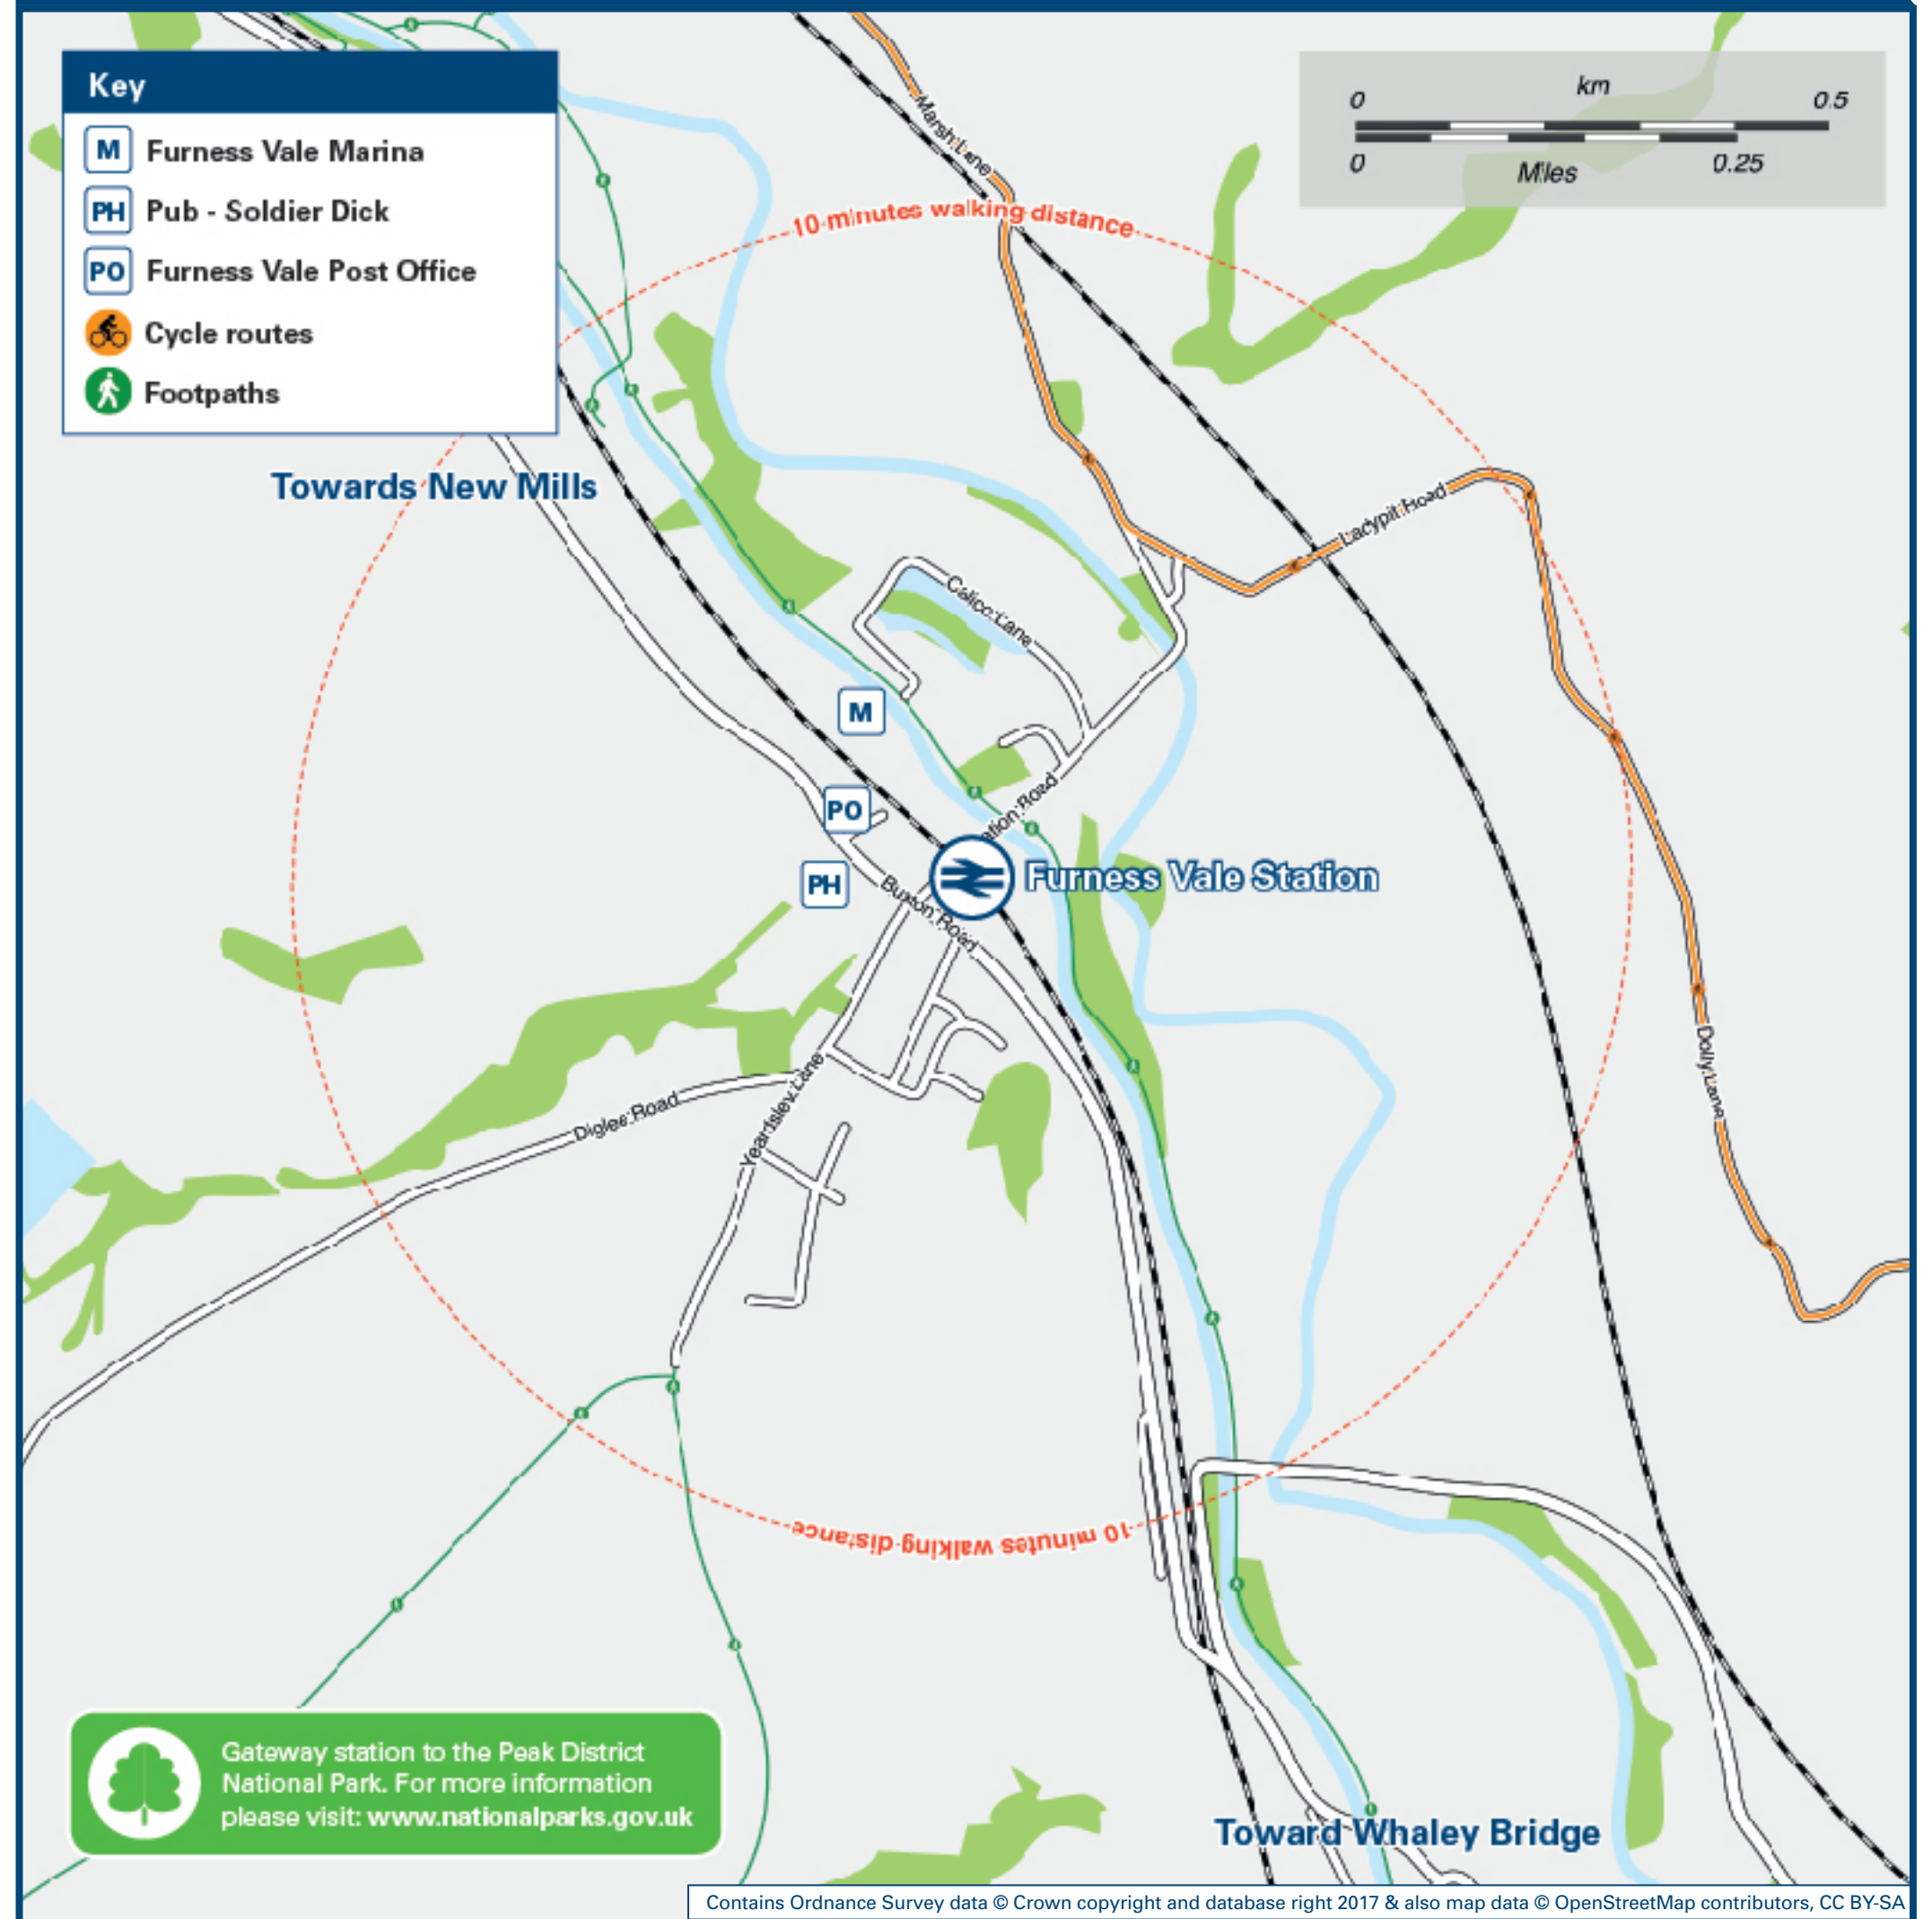

Local area map

Main destinations by bus

(Data correct at September 2017)

DESTINATION	BUS ROUTES	BUS STOP
Bakewell	TP	A
Birch Vale	60, 61	B
Buxton	61, 199, TP	A
Chapel-en-le-Frith	199	A
Danebank	199	B
Disley	199, TP	B
Dove Holes	199, TP	A
Fernilee	61	A
Glossop	61	B
Hayfield	60, 61	B
Hazel Grove	199, TP	B
High Lane	199, TP	B

DESTINATION	BUS ROUTES	BUS STOP
Higher Hurdfield	60, 60A	A
Horwich End	60, 60A, 61, 199	A
Hurdfield	60, 60A	A
Kettleshulme	60, 60A	A
Macclesfield	60, 60A	A
Manchester Airport	199	B
Manchester City Centre	TP	B
Matlock	TP	A
New Mills	60, 60A, 61, 199	B
Newtown	60, 60A, 61, 199, TP	B
Peak Dale	199	A
Rainow	60, 60A	A

DESTINATION	BUS ROUTES	BUS STOP
Stepping Hill	199, TP	B
Stockport	199, TP	B
Taddington	TP	A
Tunstead Milton	199	A
Whaley Bridge	60, 60A, 61, 199	A

Notes

Bus routes 61, 199 and TP (Trans Peak) run daily, Mondays to Sundays.
Bus routes 60 and 60A run Mondays to Saturdays, only. No Sunday services.
For bus times and days of operation please see bus stop timetables or contact Traveline.
Direct trains operate to this destination from Furness Vale Station.
Direct trains operate to New Mills Newtown from Furness Vale Station.
National Park Peak District National Park www.peakdistrict.gov.uk

Taxis

Furness Vale station has no taxi rank or cab office. Advance booking is essential, please consider using the following local operators:

(Inclusion of this number doesn't represent any endorsement of the taxi firm)

Kinder Cars
01663 743333

High Peak Taxis
01663 744448

Taxi New Mills Grabb A Cab
01663 740 880

Further information about all onward travel

[www Local Info](http://www.localinfo.gov.uk) | [www Cycle Info](http://www.cycleinfo.gov.uk) | [Bus Times](http://www.bus-times.gov.uk) | [NextBuses](http://www.nextbuses.com) | [PLUSBUS](http://www.plusbus.info)

highpeak.gov.uk | sustrans.org.uk | www.traveline.info | [plusbus.info](http://www.plusbus.info)

National Rail Enquiries

[www Online](http://www.nationalrail.co.uk) | [NRE App](http://nationalrail.co.uk/app) | [Social](https://www.facebook.com/nationalrailenq) | [Contact Centre](http://nationalrail.co.uk/contact) | [Traintracker™ Text](http://nationalrail.co.uk/traintracker) | [PlusBike](http://nationalrail.co.uk/plusbike)