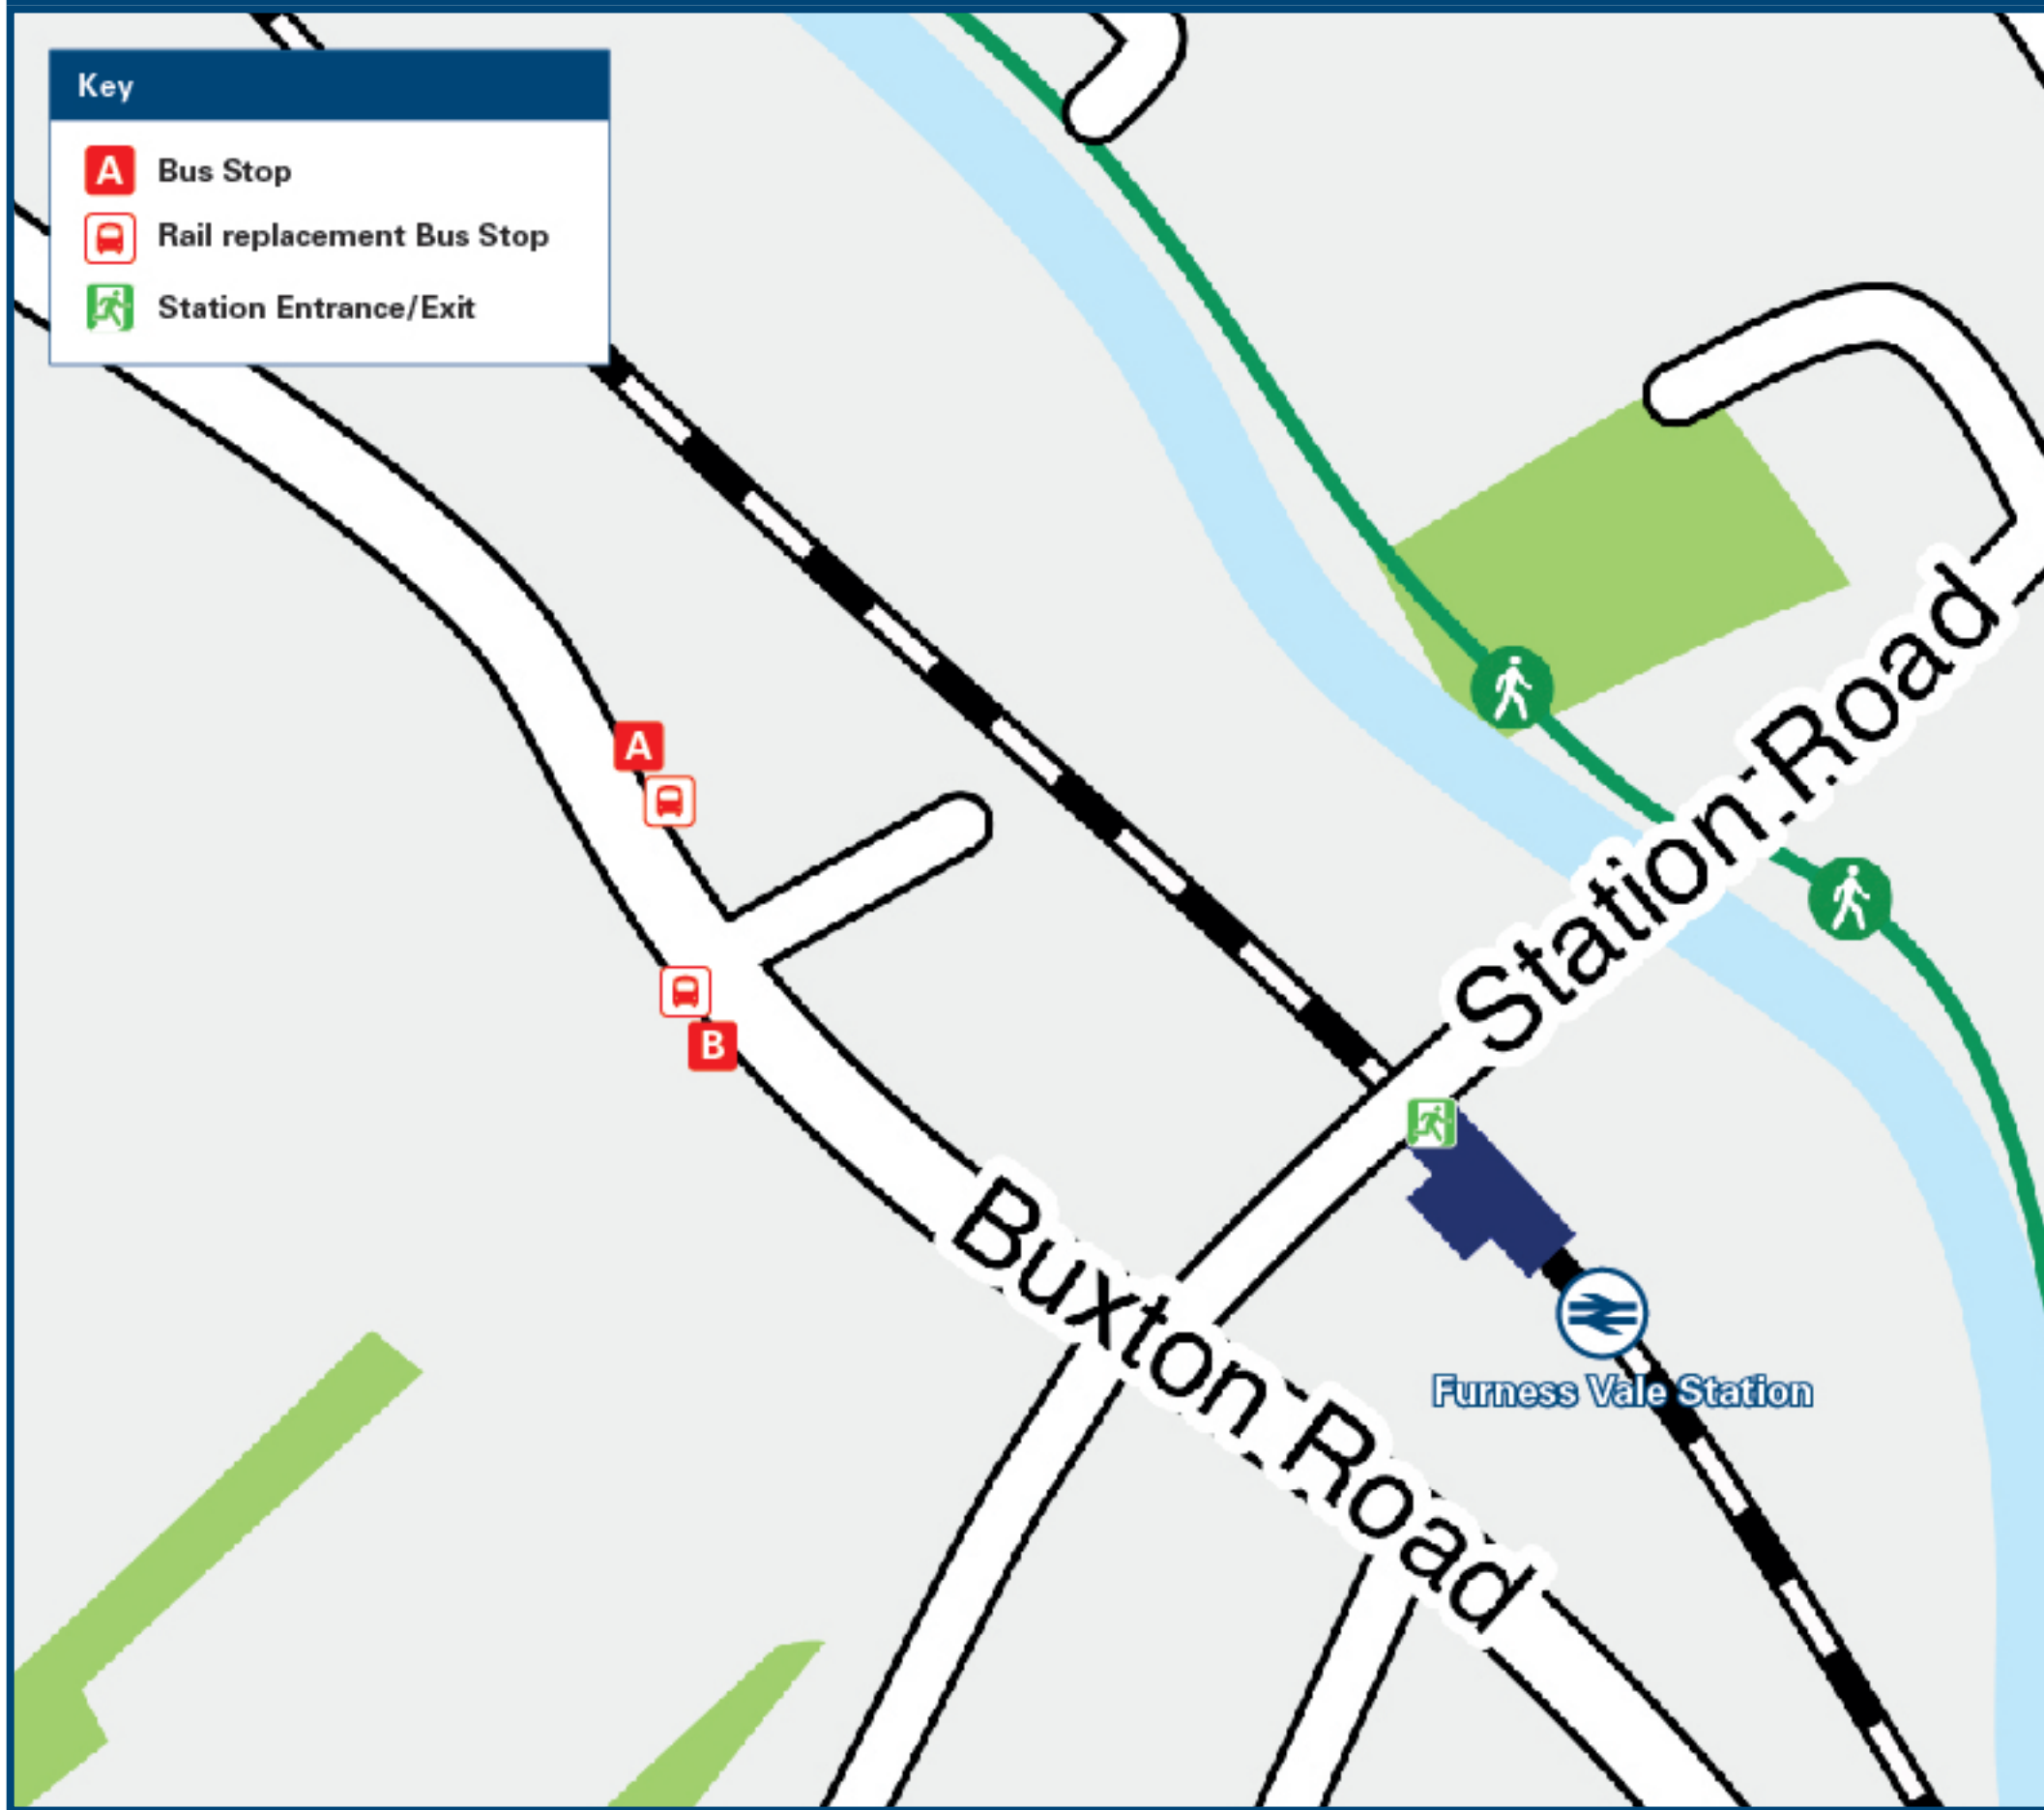

Furness Vale Station

Onward Travel Information

Buses

Rail replacement buses will depart from the bus stops on the A6 main road near The Soldier Dick Pub.