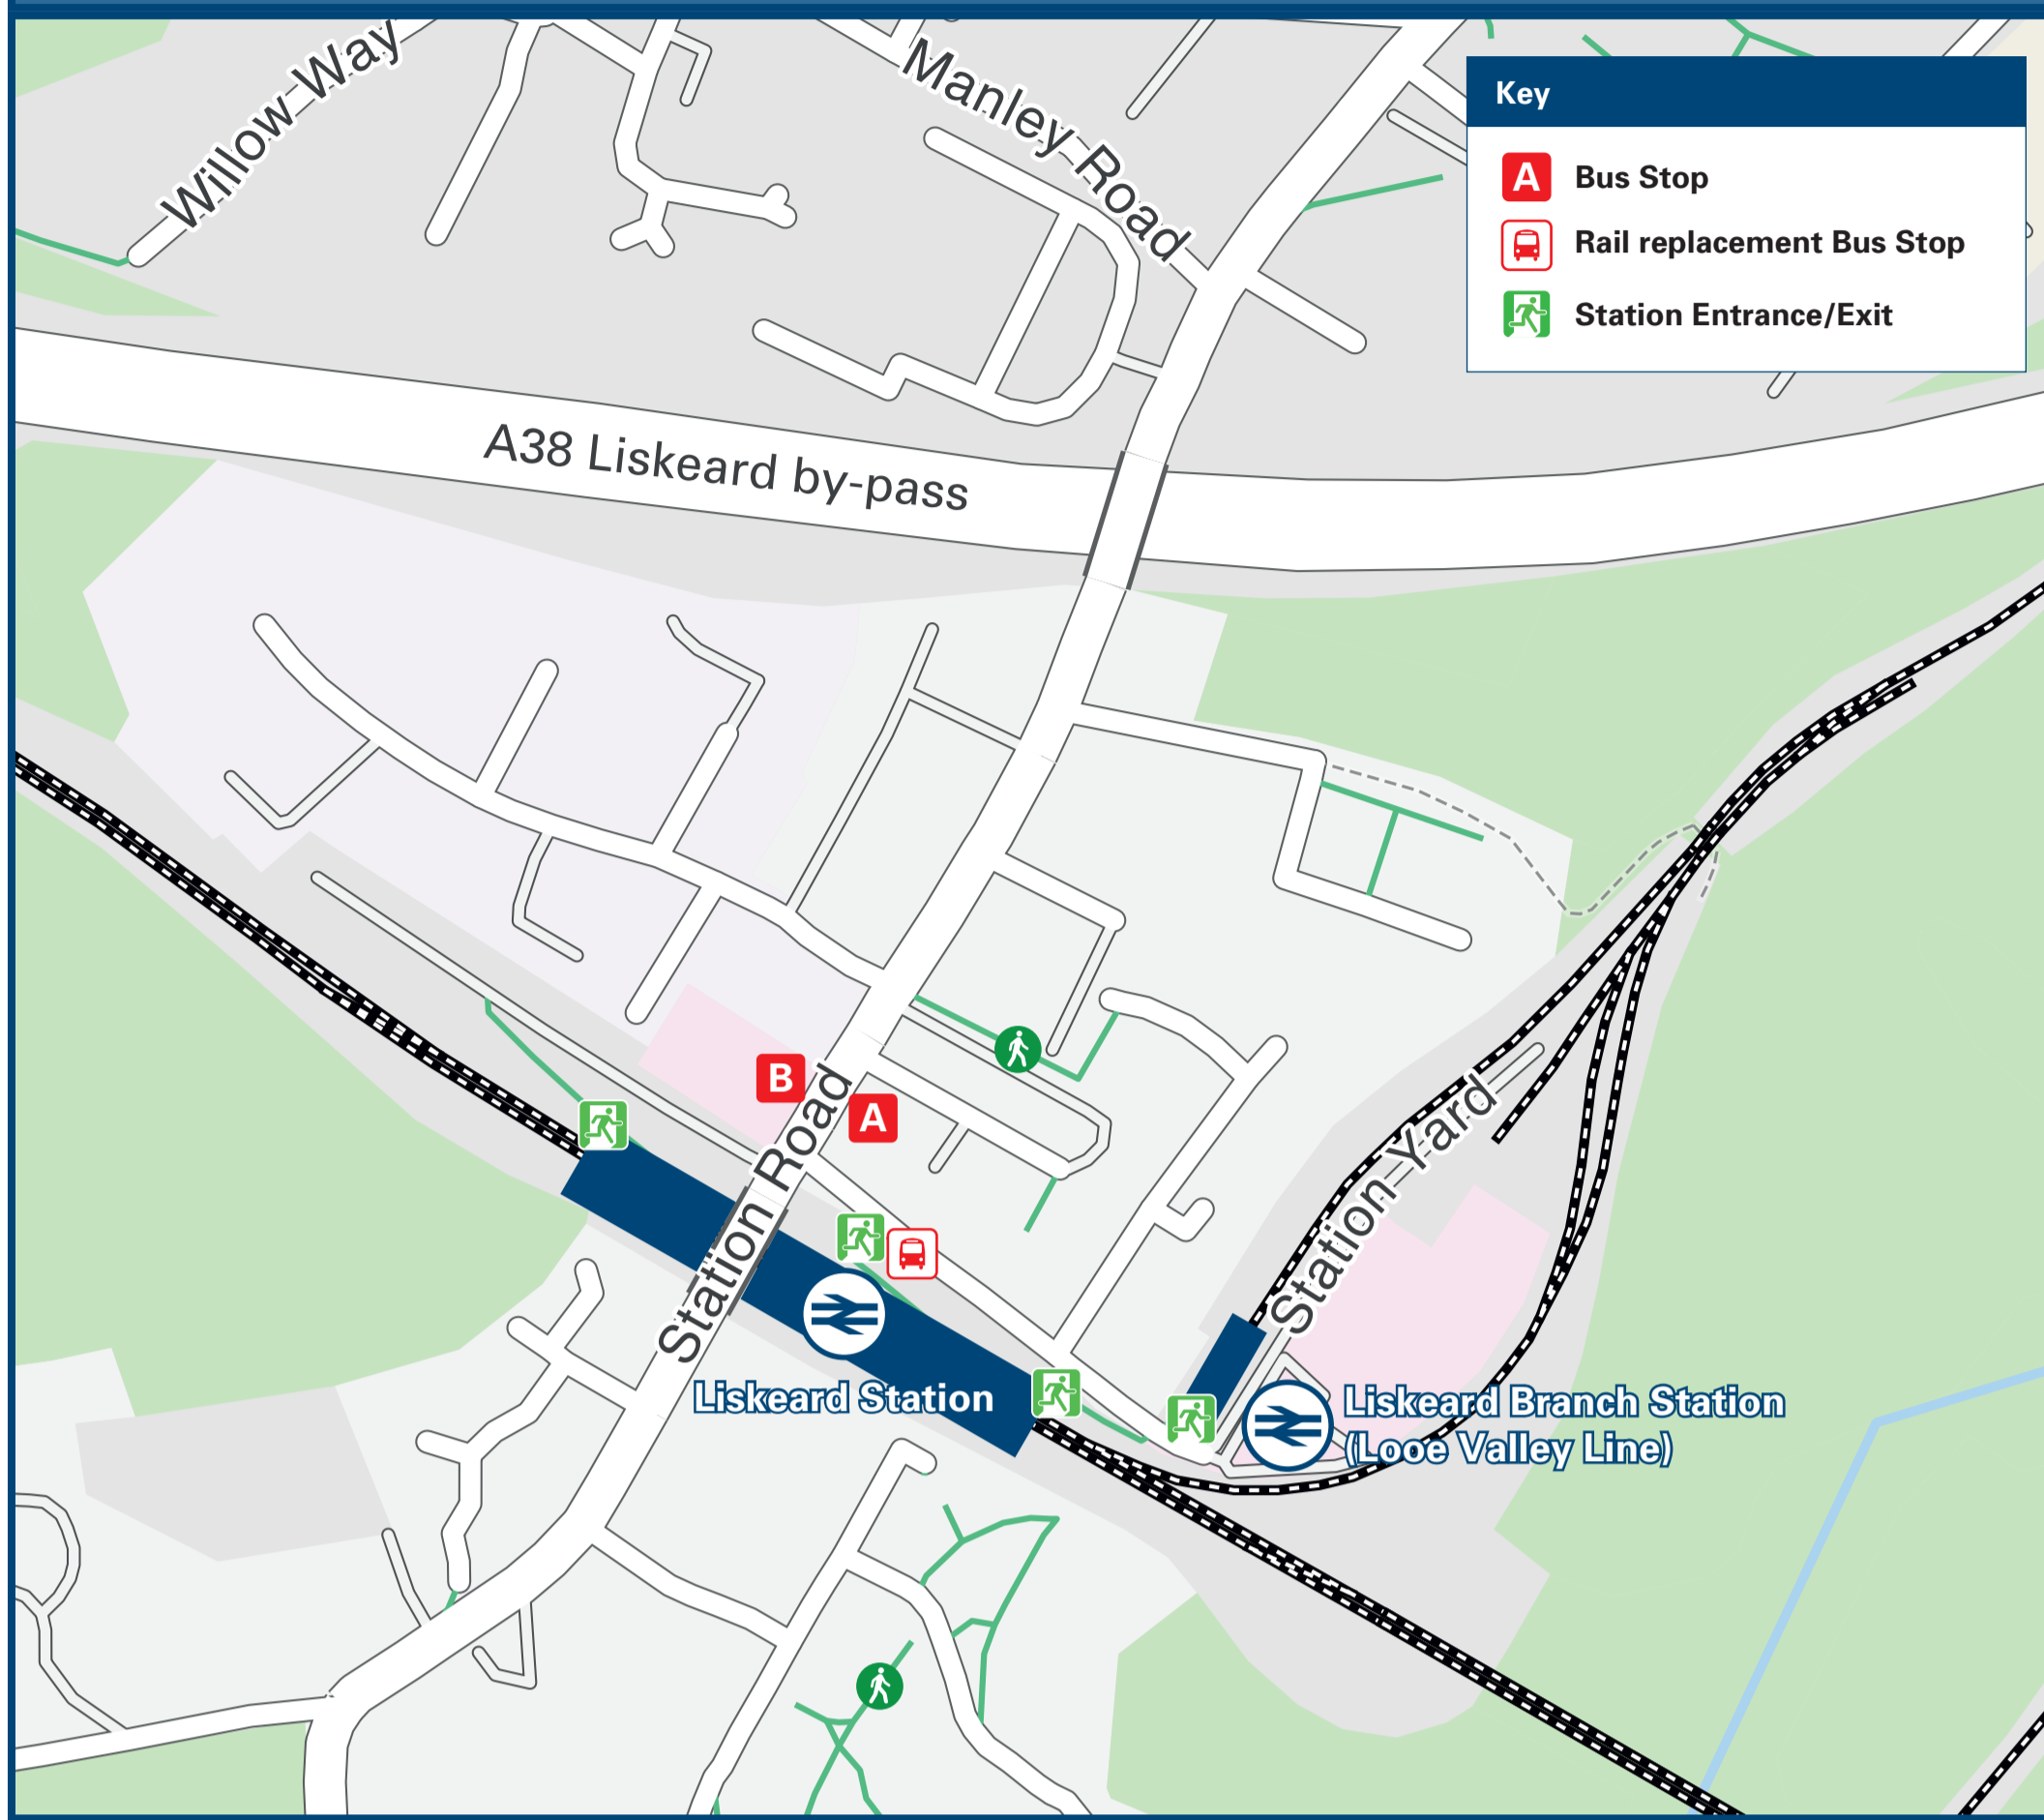

Liskeard Station

Onward Travel Information

Buses

Rail replacement buses/coaches will depart from the front of the station