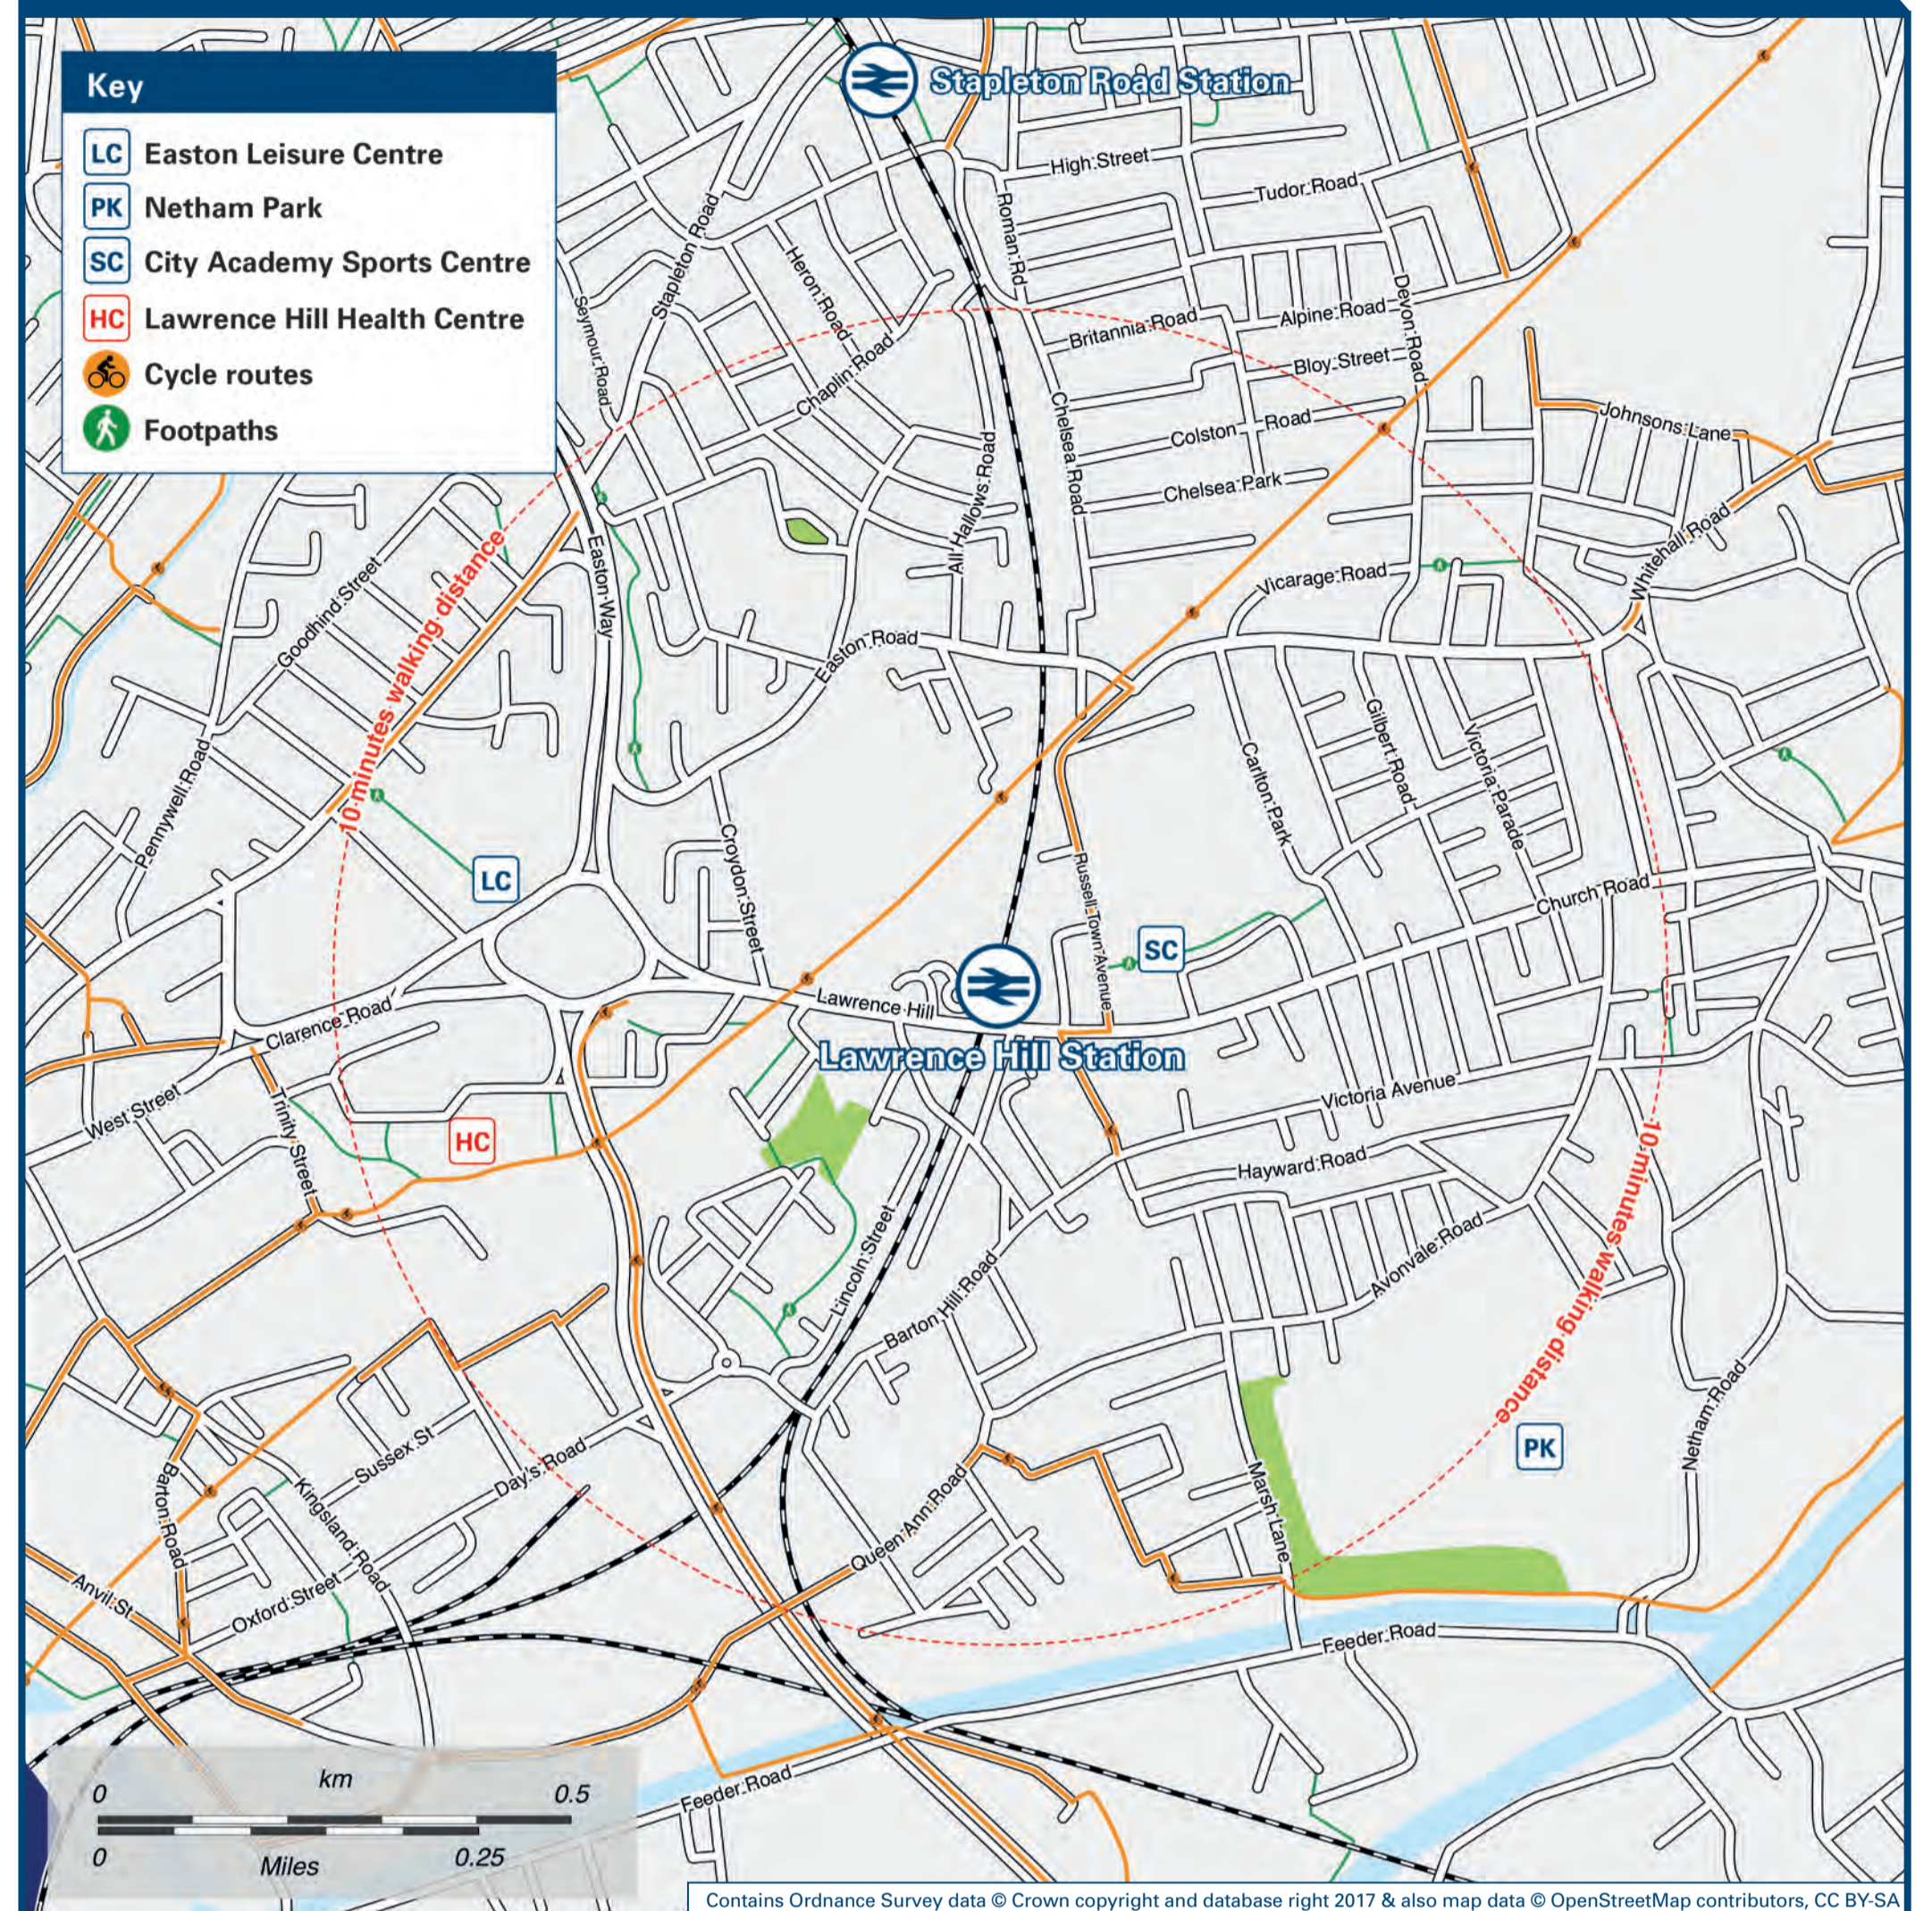

Local area map

Main destinations by bus

(Data correct at August 2017)

DESTINATION	BUS ROUTES	BUS STOP
Bath	37	A
Bitton	37, 42	A
Bristol City Centre	6, 7, 35, 42, 42A, 43, 44, 45	B
Broadmead	6, 7, 35, 37, 42, 42A, 43, 44, 45	B
Cabot Circus	6, 7, 35, 37, 42, 42A, 43, 44, 45	B
Cadbury Heath	42, 43, 44, 45	A
Crofts End (Whitehall Road)	6, 7	A
Easton	6, 7	B
Hanham (High Street)	37, 44, 45	A
Hillfields Avenue	6	A
Kingswood	6, 35, 35A, 42, 42A, 43	A

DESTINATION	BUS ROUTES	BUS STOP
Longwell Green	37, 44, 45	A
Mangotsfield	7	B
Marshfield	35	A
Mount Hill	42	A
New Cheltenham Road (Kingswood)	6, 7	B
North Common	42	A
Oldland	42	A
Old Market	6, 7, 35, 37, 42, 42A, 43, 44, 45	B
Redfield (Church Road)	35, 35A, 37, 42, 42A, 43, 44, 45	A
Soundwell	6, 7	A
Speedwell	6, 7	A

DESTINATION	BUS ROUTES	BUS STOP
St George	35, 35A, 37, 42, 42A, 43, 44, 45	A
Staple Hill	7	B
Warmley	35, 35A, 43, 44	A
Wick	35	A
Willsbridge	37	A
Whitehall	6, 7	B

Notes

- Bus routes 6, 7, 43, 44 and 45 operate daily, Mondays to Sundays, including Bank Holidays.
- Bus routes 35 & 37 operates Mondays to Saturdays, except Public Holidays.
- Bus route 35A runs limited morning services, Mondays to Fridays, except Public Holidays.
- Bus route 42A runs Monday to Friday except Public Holidays.
- Direct trains operate to this destination from this Station.

Taxis

Lawrence Hill Station has no taxi rank or cab office. Advance booking is essential, please consider using the following local operators:

(Inclusion of this number doesn't represent any endorsement of the taxi firm)

First Call
0117 955 8880

Call Cars Bristol
0117 955 5545

Bristol Taxis
0117 944 4666

Further information about all onward travel

www.localinfo.org Local Info
www.cycleinfo.org Cycle Info
www.bus-times.com Bus Times
NextBuses.mobi
[Download on the App Store](https://apps.apple.com/gb/app/plusbus/id1046444444)
PLUSBUS
plusbus.info

www.travelwest.info For more information about cycle routes.
sustrans.org.uk Sustrans is the UK's leading sustainable transport charity.
See timetable displays at bus stops.
www.traveline.info 0871 200 22 33 Find the bus times for your stop. Search for a bus stop by entering a postcode, street & town or a stop name & town.
plusbus.info A discount price 'bus pass' that you buy with your train ticket. It gives you unlimited bus travel around your chosen town, on participating buses.

National Rail Enquiries

www.nationalrail.co.uk Online
[NRE App](https://apps.apple.com/gb/app/nre-app/id1046444444) Free National Rail Enquiries app for iOS and Android
[facebook.com/nationalrailenq](https://www.facebook.com/nationalrailenq) Social
[03457 48 49 50](https://www.nationalrail.co.uk/contact) Contact Centre
[8 49 50](https://www.nationalrail.co.uk/train-tracker) Traintracker™ Text
nationalrail.co.uk/plusbike PlusBike