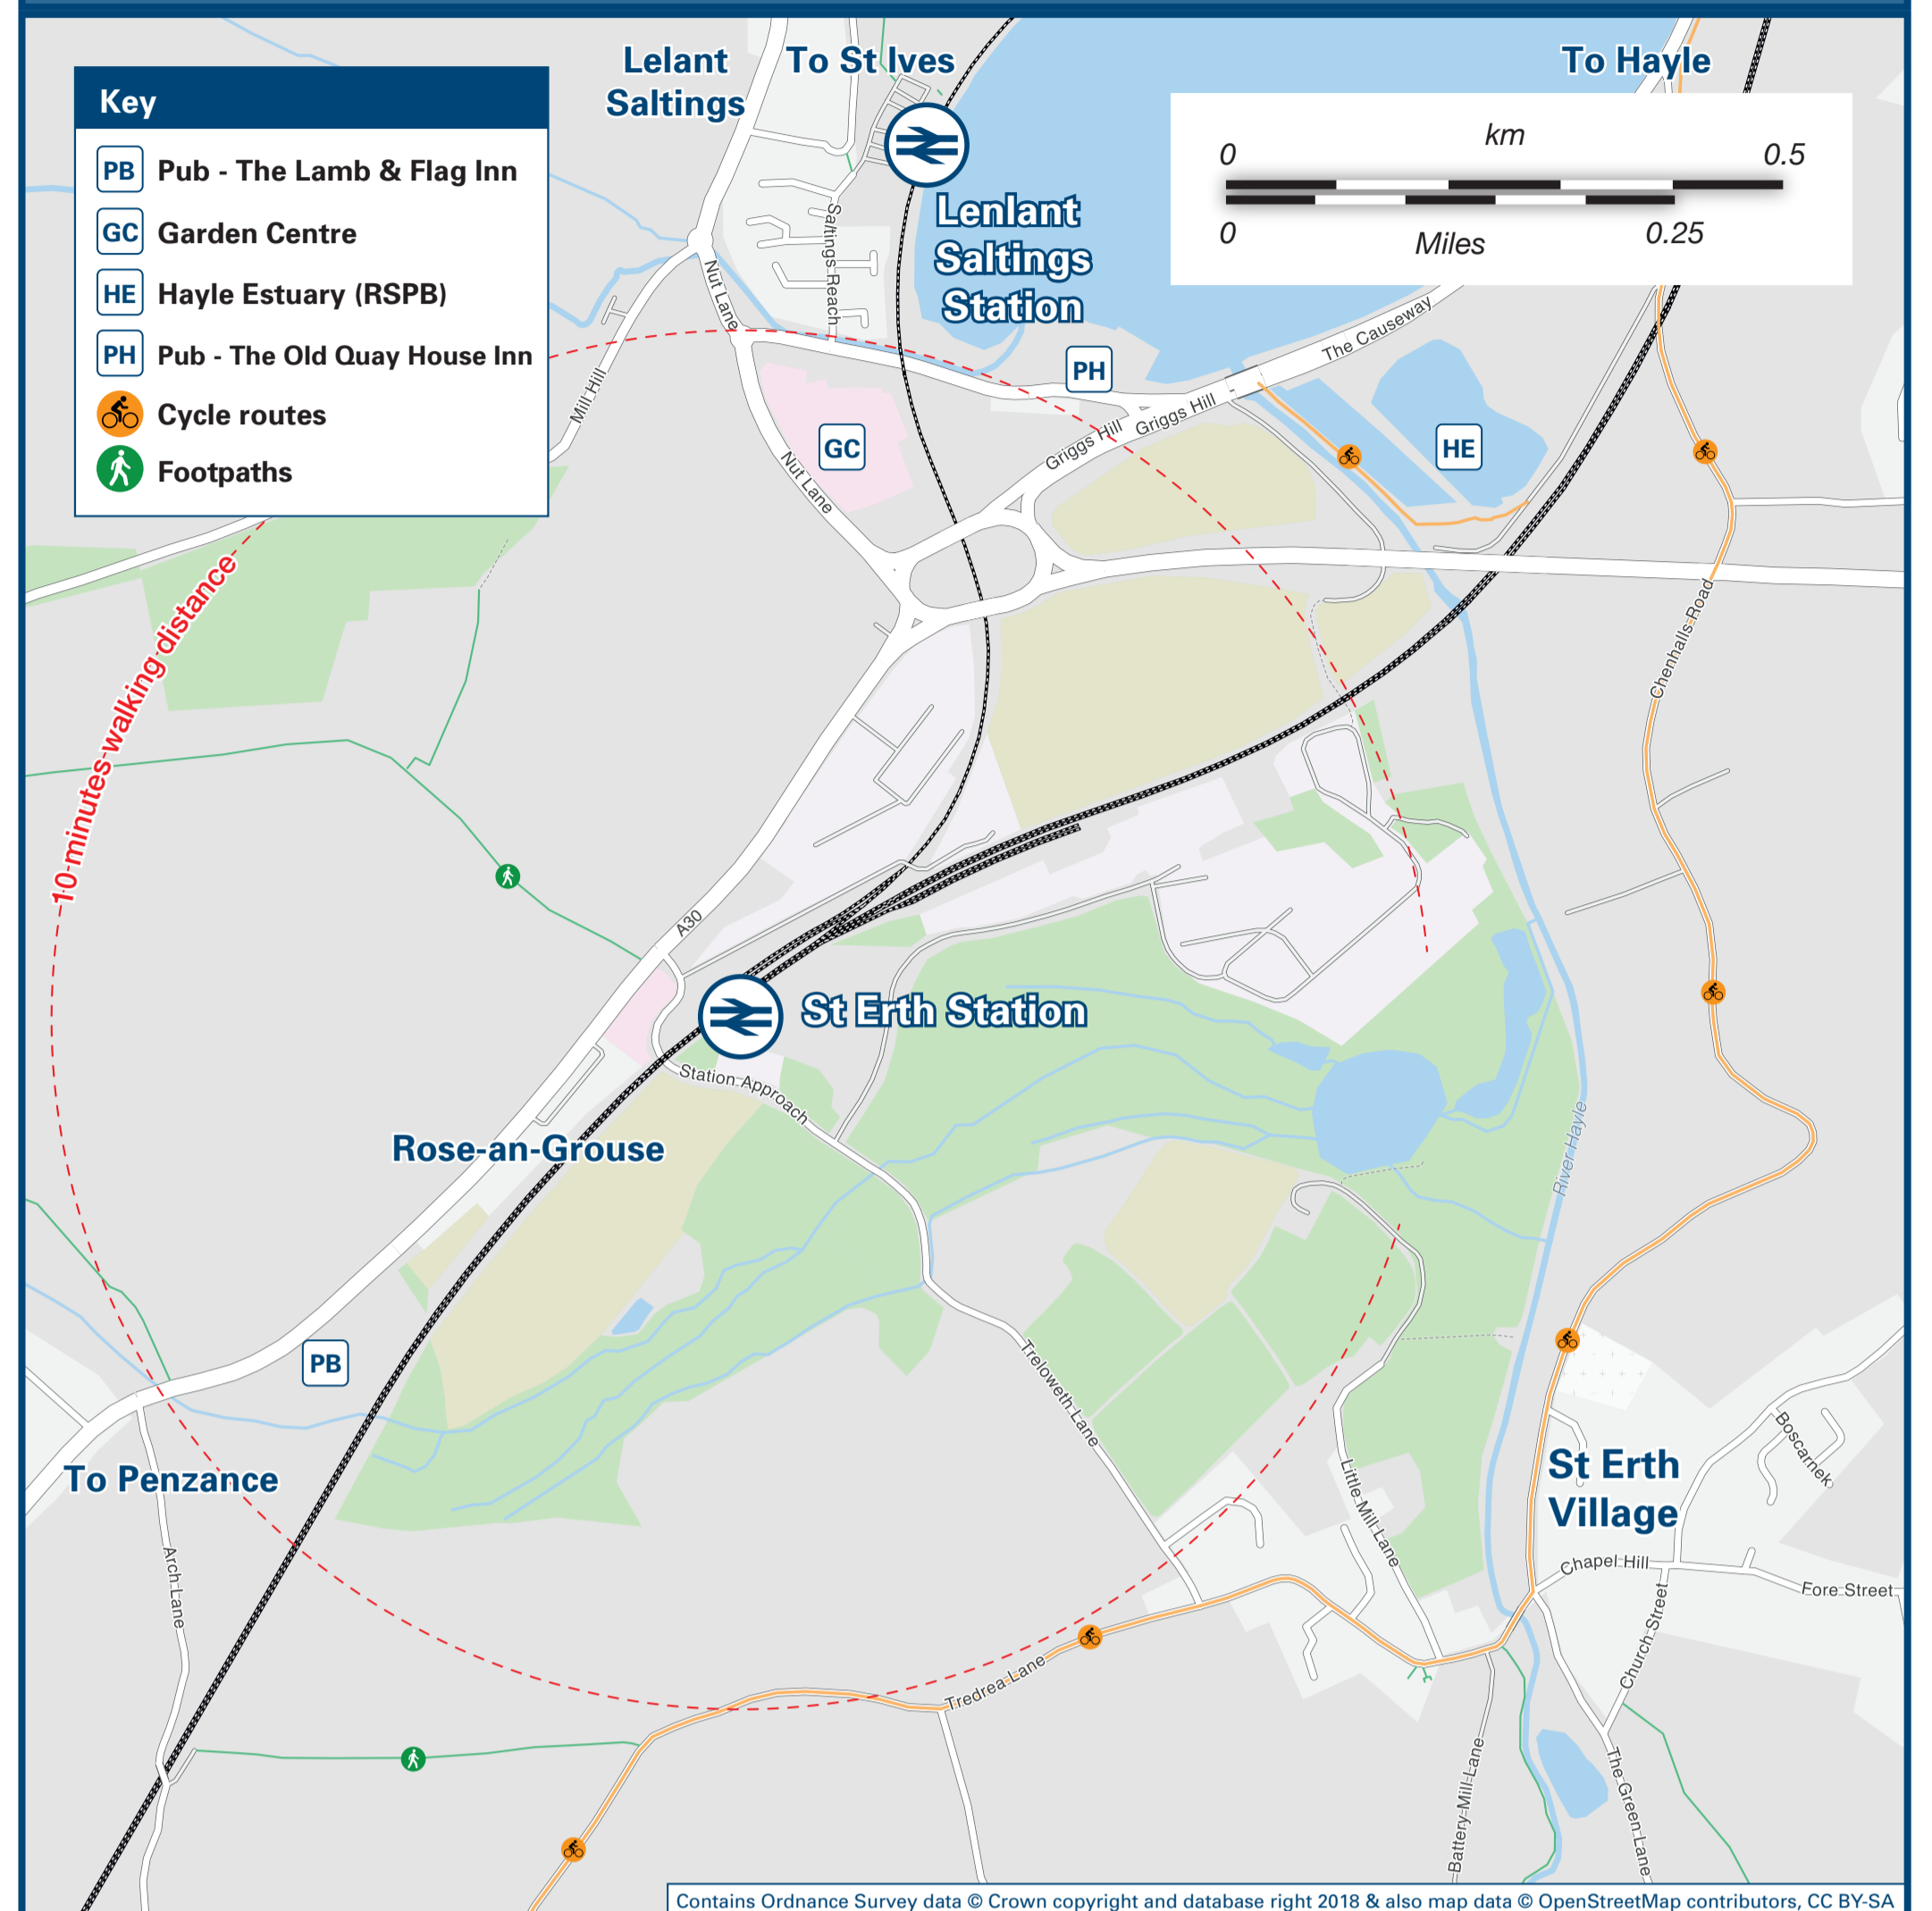

St Erth Station

Onward Travel Information

Buses

Rail replacement buses/coaches will depart from the station car park

Local area map

Main destinations by bus

(Data correct at December 2018)

DESTINATION	BUS ROUTES	BUS STOP
Camborne	T1	B
Canon's Town	A17, T1	C
Carbis Bay	A2*, A17	B
Connor Downs	T1	B
Copperhouse	T1	B
	515	A
Crowlas	A2*, A17, T1	C
Hayle	T1	B
	515	A
Lelant	A2*, A17	B
Lelant Downs Holiday Village	A2*	B
Loggans Moor	T1	B

DESTINATION	BUS ROUTES	BUS STOP
Long Rock	A2*, A17, T1	C
	515	A
Marazion	A2*, 515	A
Penzance	A2*, A17, T1	C
	515	A
Redruth	T1	B
Rose-an-Grouse (The Lamb & Flag Inn)	A17, T1	C
	10 minutes walk from this station (see Local area map)	
Roseworthy	T1	B
St Erth Village	10 - 15 minutes walk from this station (see Local area map)	
	515	A
St Ives	A2*, A17	B

DESTINATION	BUS ROUTES	BUS STOP
St Michaels Hospital (Hayle)	515	A
Upton Towans	T1	B
	515	A
West Cornwall Retail Park	T1	B
	515	A
Whitecross	A17, T1	C

Notes

- Bus routes A17 and T1 operate daily
- Bus route 515 operates a limited service, Mondays to Saturdays only
- * Bus route A2 is a Summer service, only.
- Direct trains operate to this destination from this station