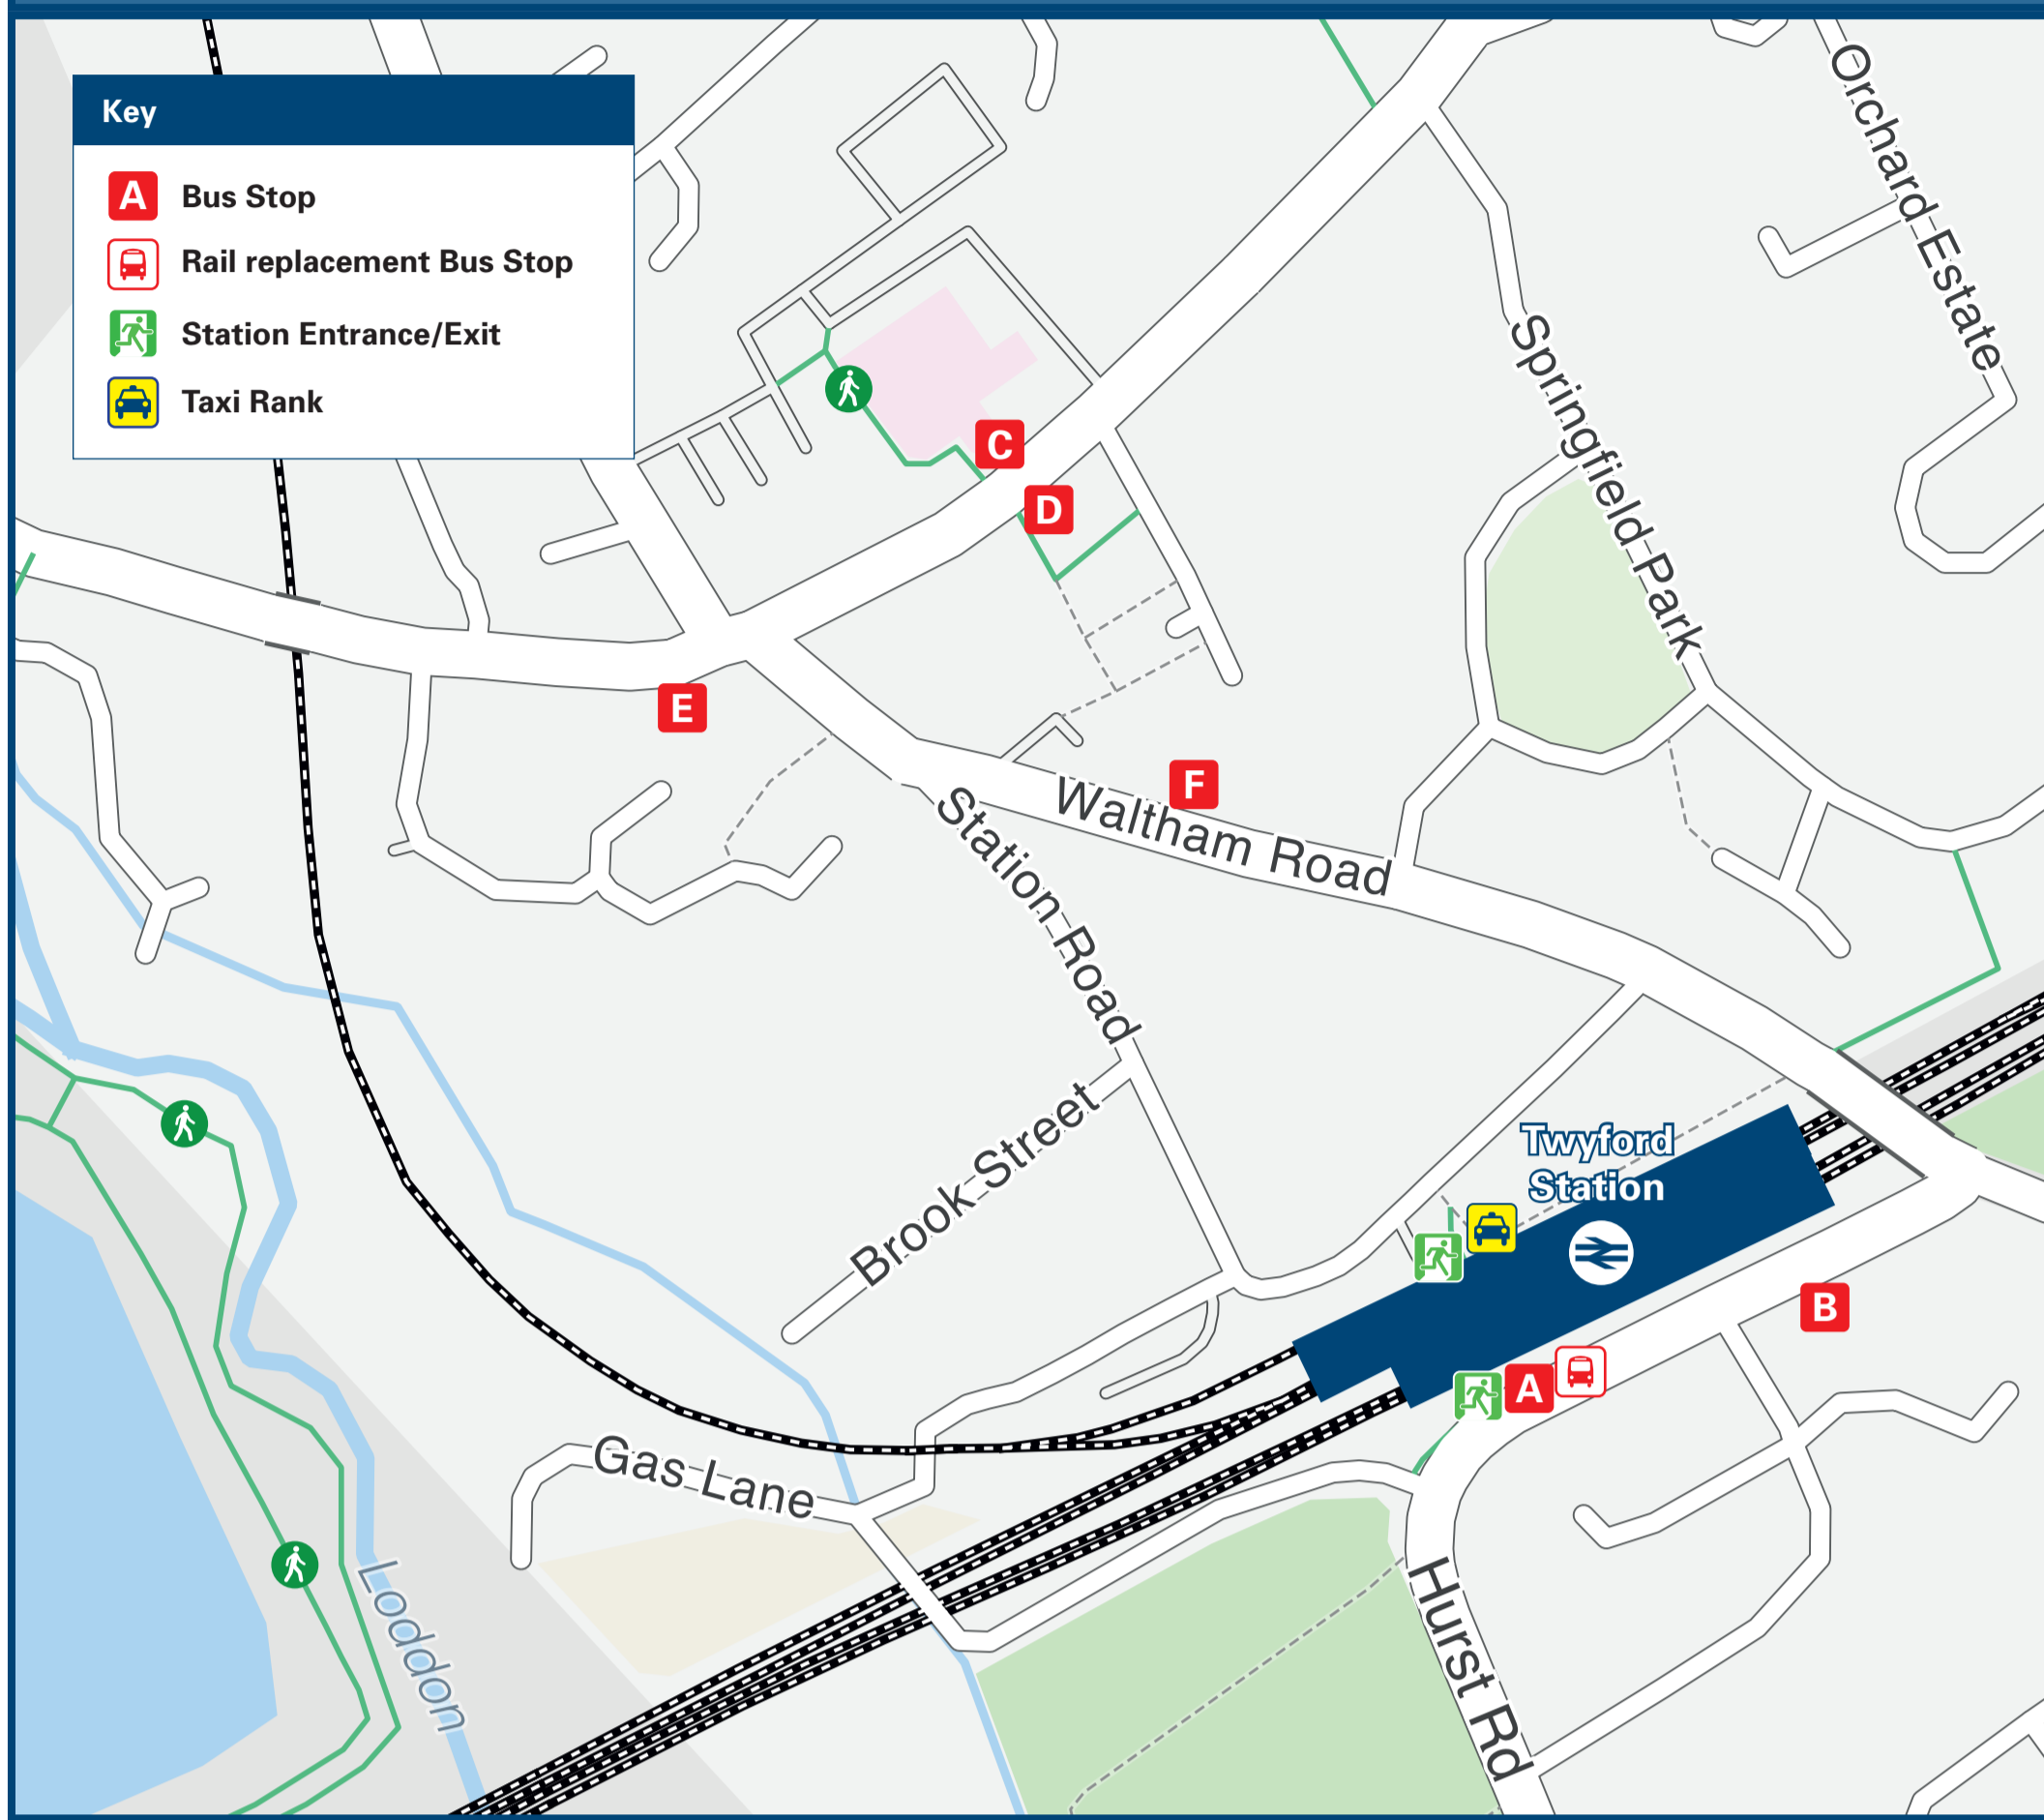

Twyford Station

Onward Travel Information

Buses and Taxis

Rail replacement buses/coaches depart from the bus stop on Hurst Road in the direction of Waltham Road (Bus Stop A on the map above).