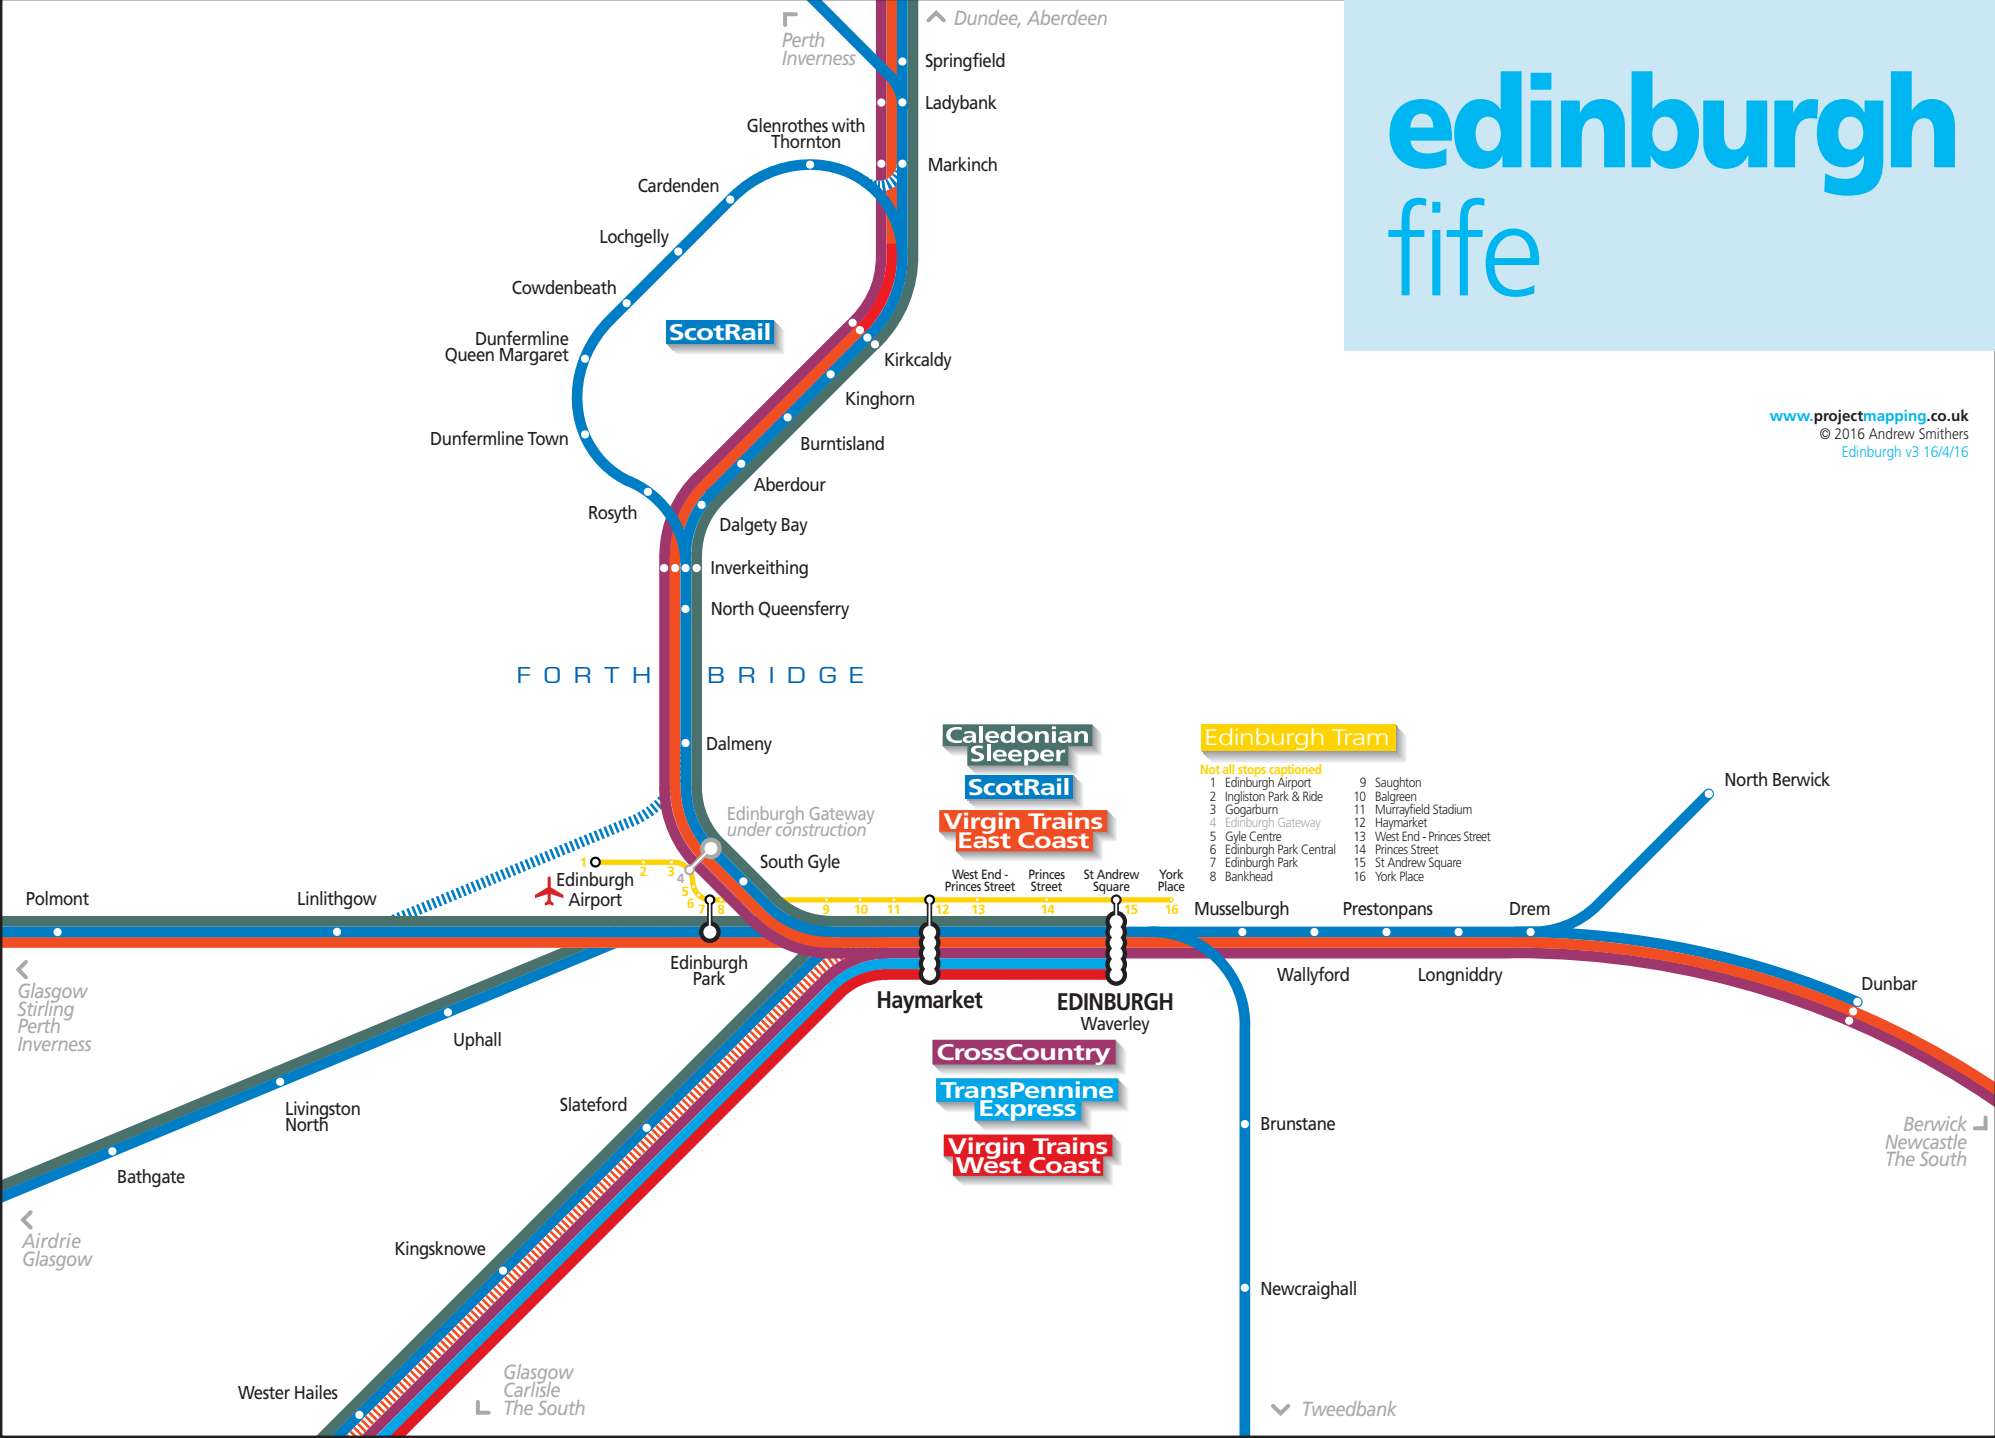

edinburgh fife

www.projectmapping.co.uk
© 2016 Andrew Smithers
Edinburgh v3 16/4/16

Perth
Inverness

Springfield

Ladybank

Markinch

Glenrothes with Thornton

Cardenden

Lochgelly

Cowdenbeath

Dunfermline Queen Margaret

Dunfermline Town

Rosyth

Kirkcaldy

Kinghorn

Burntisland

Aberdour

Dalgety Bay

Inverkeithing

North Queensferry

Dalmeny

Edinburgh Gateway under construction

South Gyle

West End - Princes Street

Princes Street

St Andrew Square

York Place

Musselburgh

Prestonpans

Drem

Wallyford

Longniddry

Dunbar

Berwick Newcastle The South

Tweedbank

ScotRail

Caledonian Sleeper

ScotRail

Virgin Trains East Coast

Edinburgh Tram

Not all stops captioned

FORTH BRIDGE

Haymarket

EDINBURGH Waverley

CrossCountry

TransPennine Express

Virgin Trains West Coast

Glasgow
Stirling
Perth
Inverness

Airdrie
Glasgow

Glasgow
Carlisle
The South