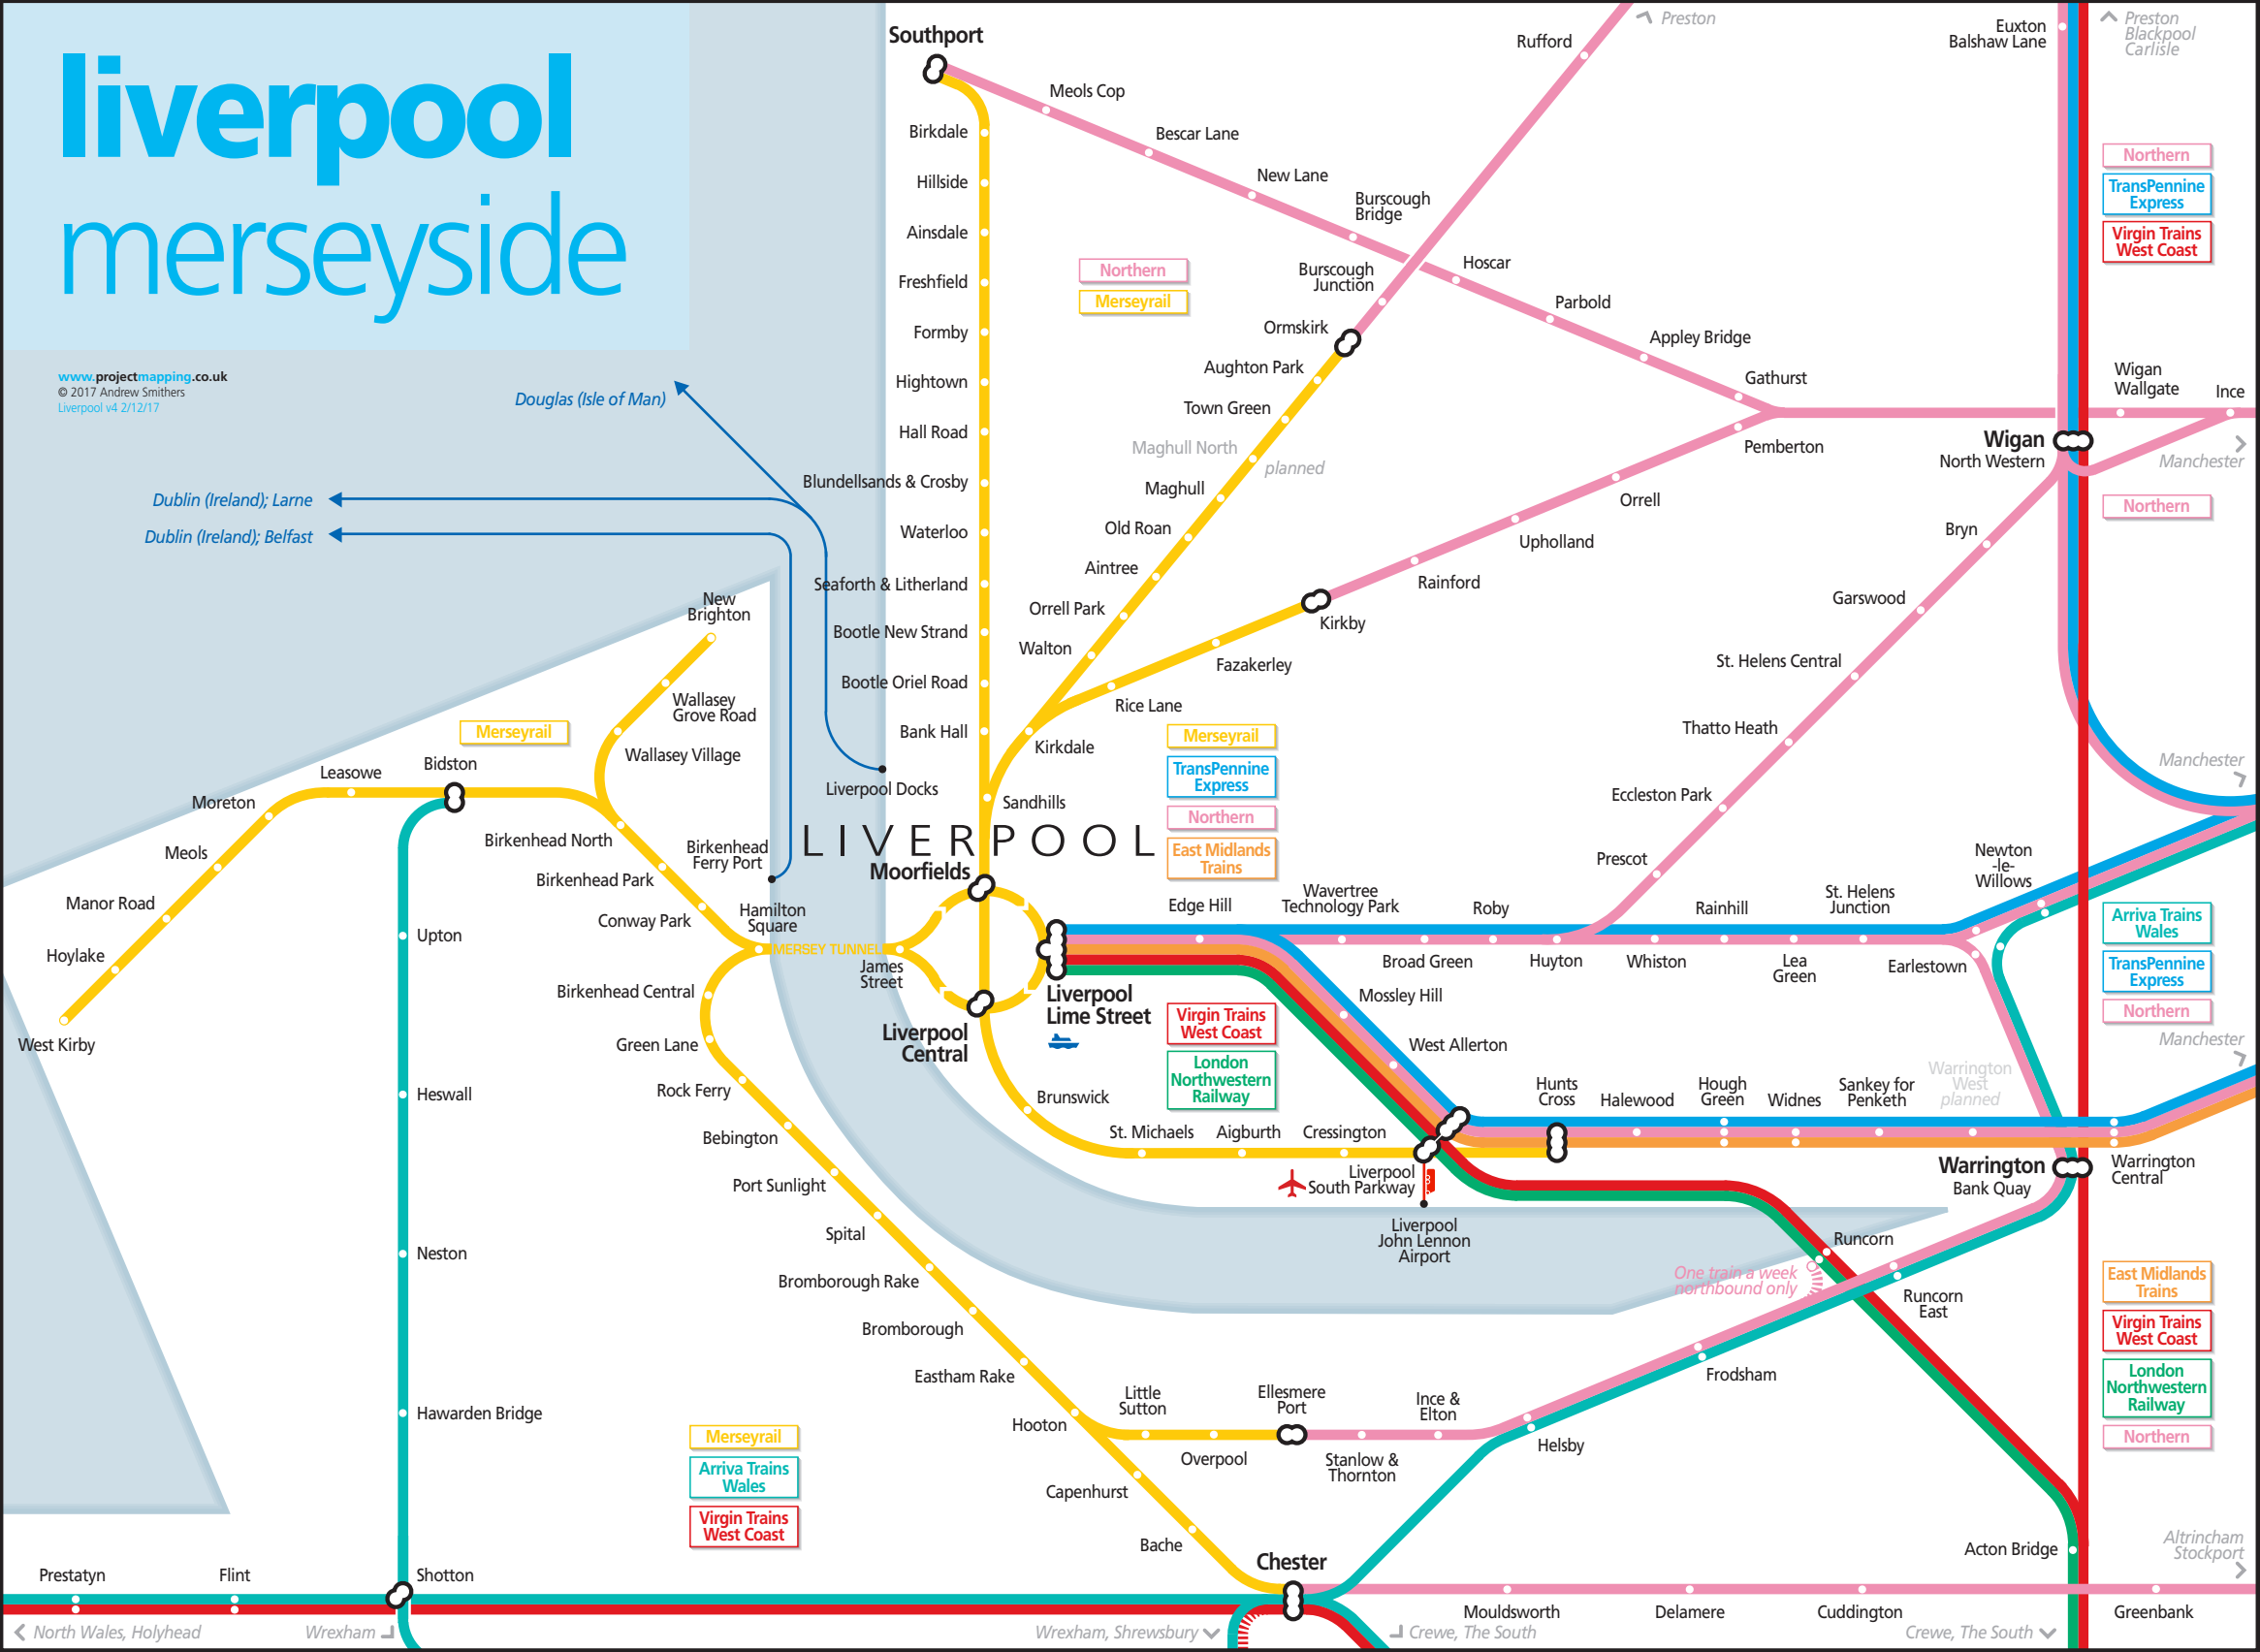

liverpool merseyside

www.projectmapping.co.uk
© 2017 Andrew Smithers
Liverpool v4 2/12/17

Dublin (Ireland); Larne
Dublin (Ireland); Belfast

Douglas (Isle of Man)

LIVERPOOL

Moorfields

Liverpool Lime Street

Liverpool Central

Warrington Bank Quay

Chester

Northern
TransPennine Express
Virgin Trains West Coast

Northern

Merseyrail
TransPennine Express
Northern
East Midlands Trains

Virgin Trains West Coast
London Northwestern Railway

Arriva Trains Wales
TransPennine Express
Northern

East Midlands Trains
Virgin Trains West Coast
London Northwestern Railway
Northern

North Wales, Holyhead Wrexham Wrexham, Shrewsbury Crewe, The South Delamere Cuddington Greenbank