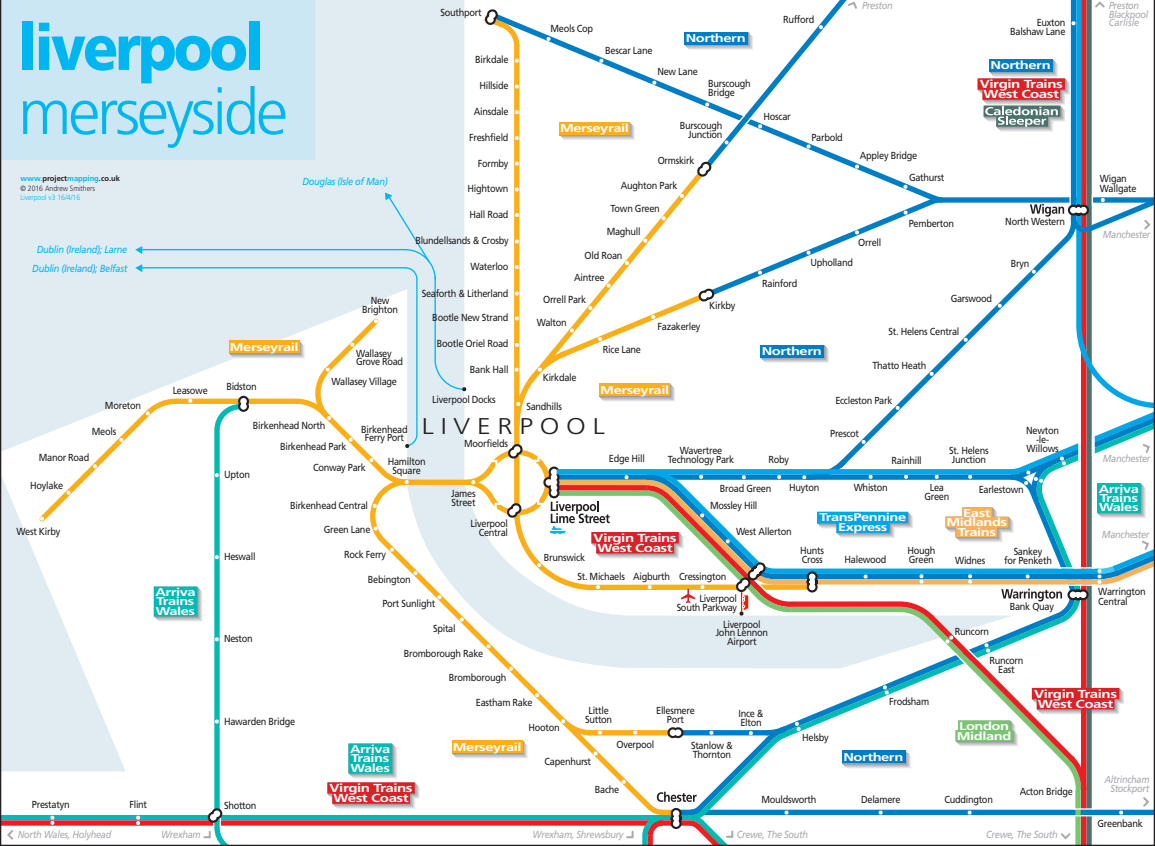

liverpool merseyside

Douglas (Isle of Man)

Dublin (Ireland); Larne

Dublin (Ireland); Belfast

North Wales, Holyhead

Wrexham

Wrexham, Shrewsbury

Crews, The South

Crews, The South

Greenbank