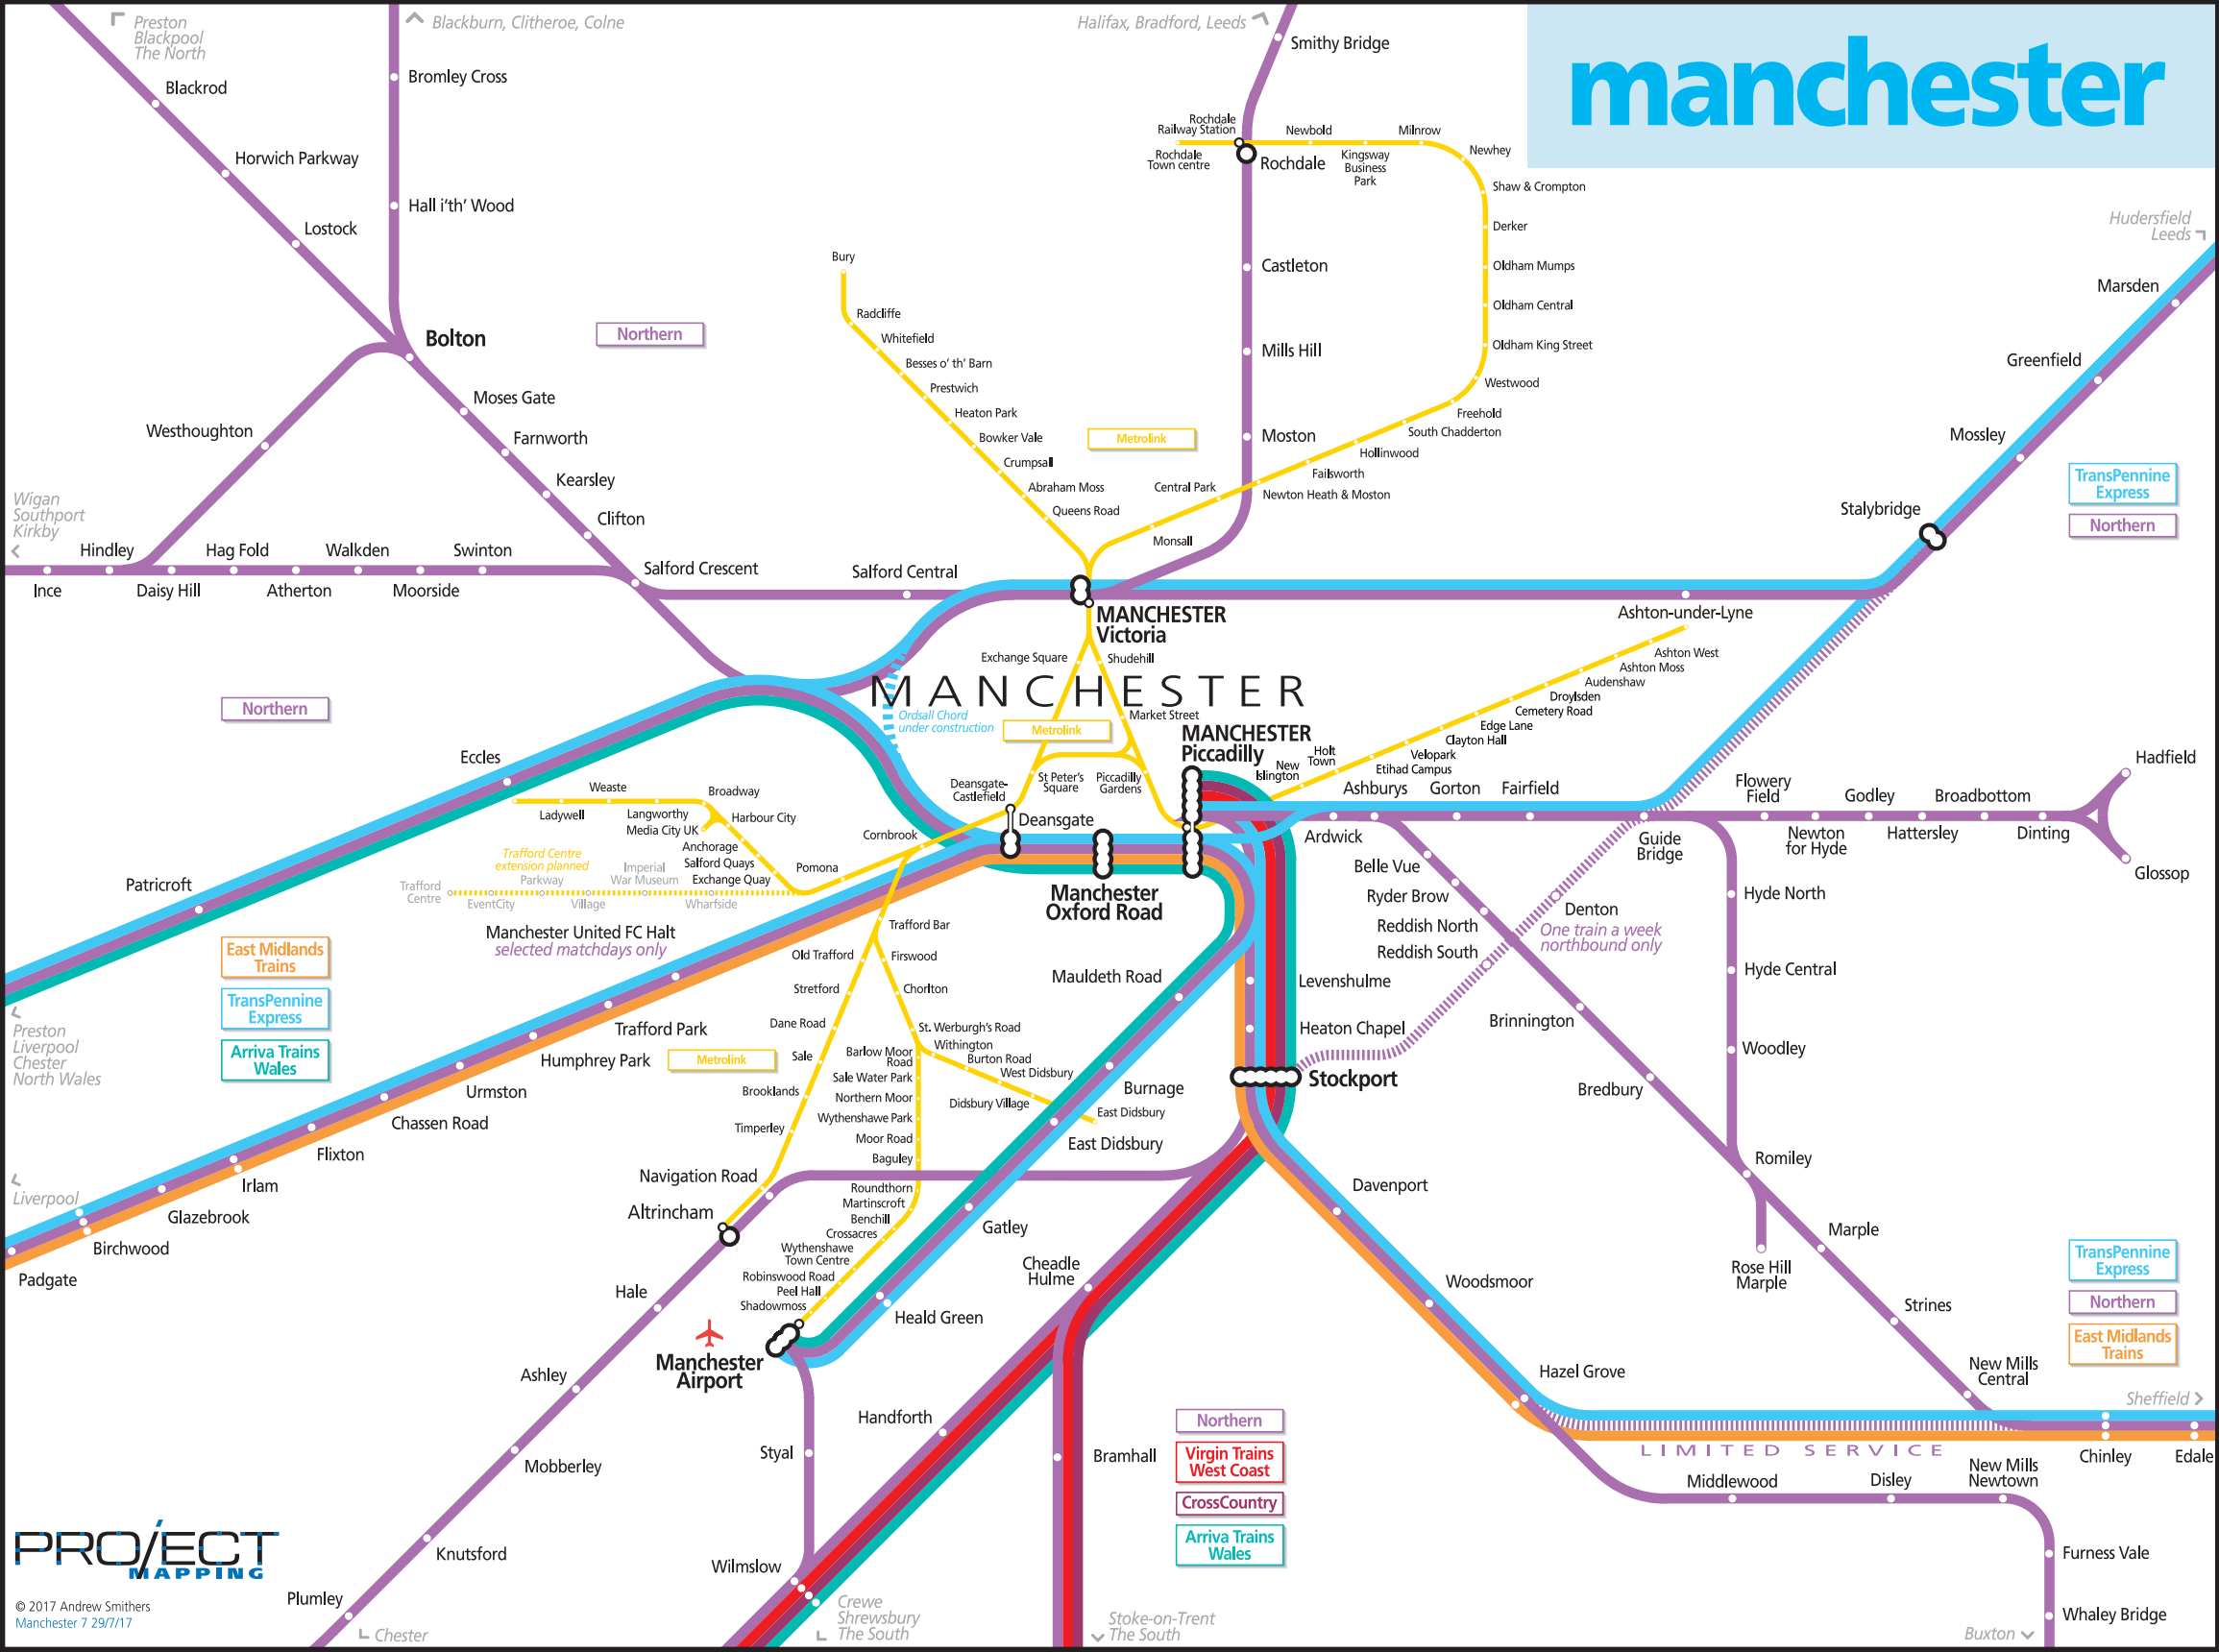

manchester

Northern

East Midlands Trains

TransPennine Express

Arriva Trains Wales

Northern

Virgin Trains West Coast

CrossCountry

Arriva Trains Wales

PROJECT MAPPING

© 2017 Andrew Smithers
Manchester 7 29/7/17