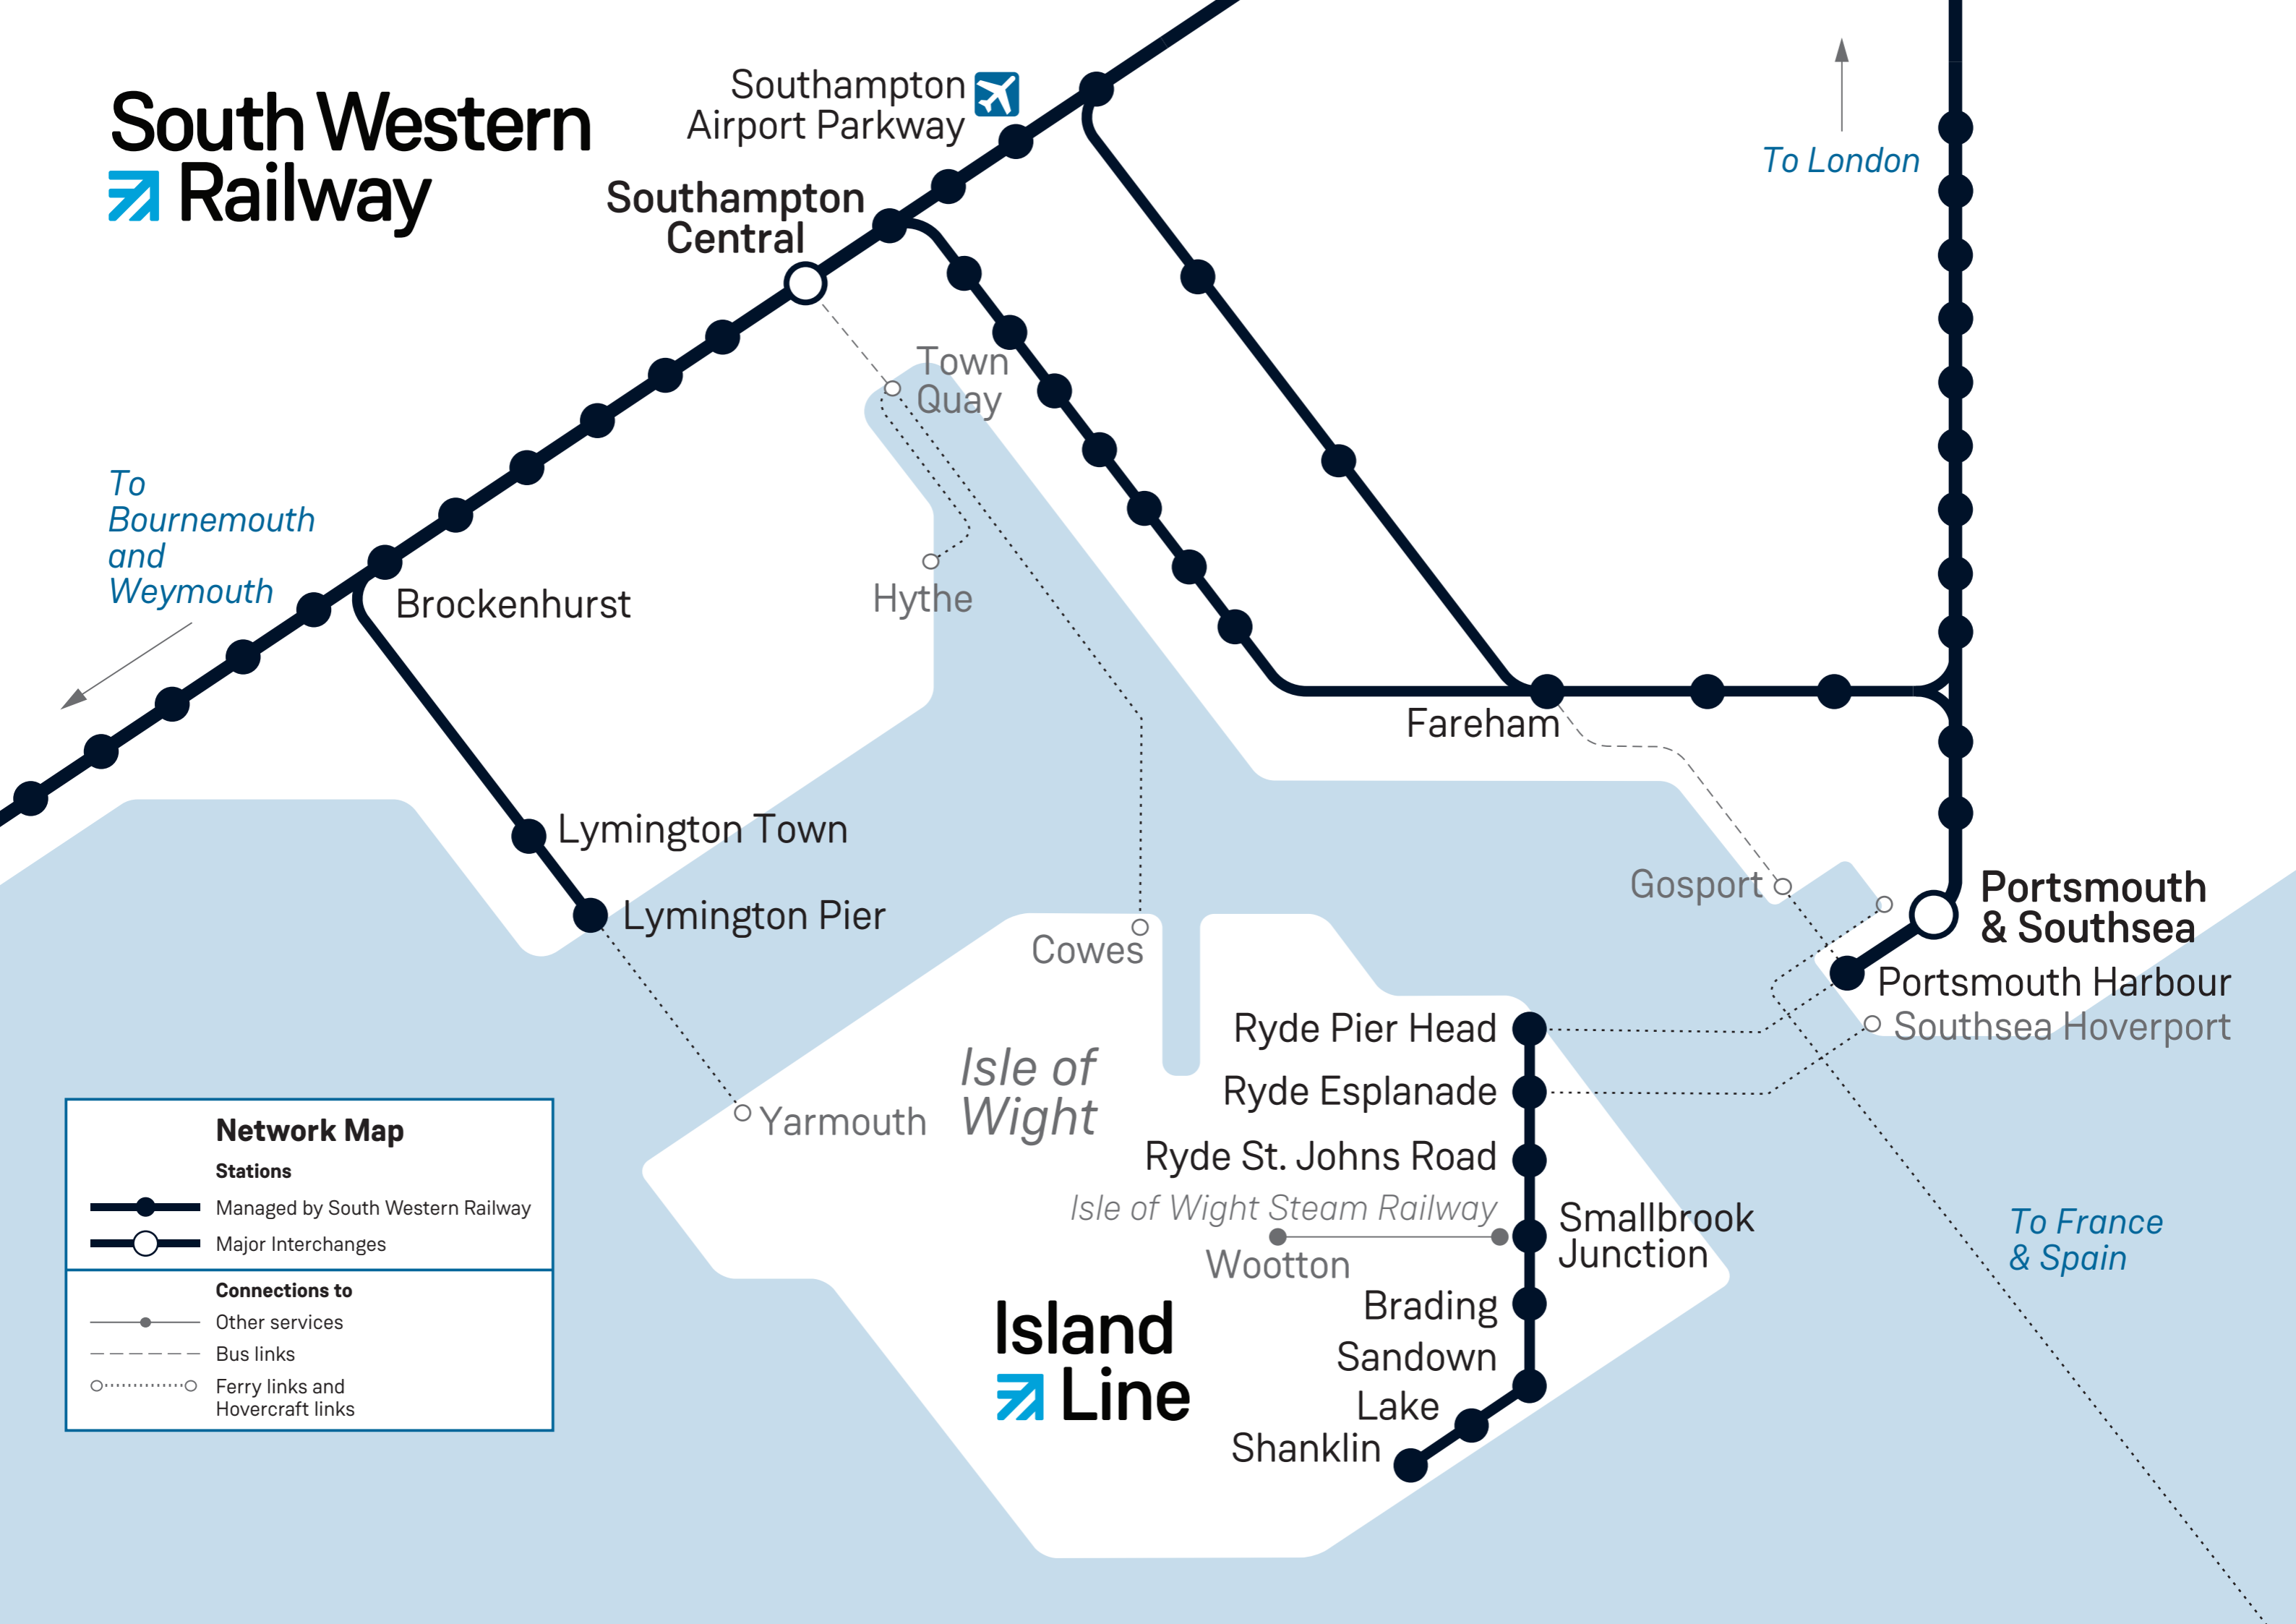

South Western Railway

Southampton Airport Parkway 

Southampton Central

Town Quay

Hythe

Brockenhurst

Lymington Town

Lymington Pier

Fareham

Gosport

Portsmouth & Southsea

Portsmouth Harbour

Southsea Hoverport

Cowes

Ryde Pier Head

Ryde Esplanade

Ryde St. Johns Road

Smallbrook Junction

Isle of Wight Steam Railway

Wootton

Brading

Sandown

Lake

Shanklin

Yarmouth

Isle of Wight

Island Line

To London

To Bournemouth and Weymouth

To France & Spain

Network Map	
Stations	
	Managed by South Western Railway
	Major Interchanges
Connections to	
	Other services
	Bus links
	Ferry links and Hovercraft links