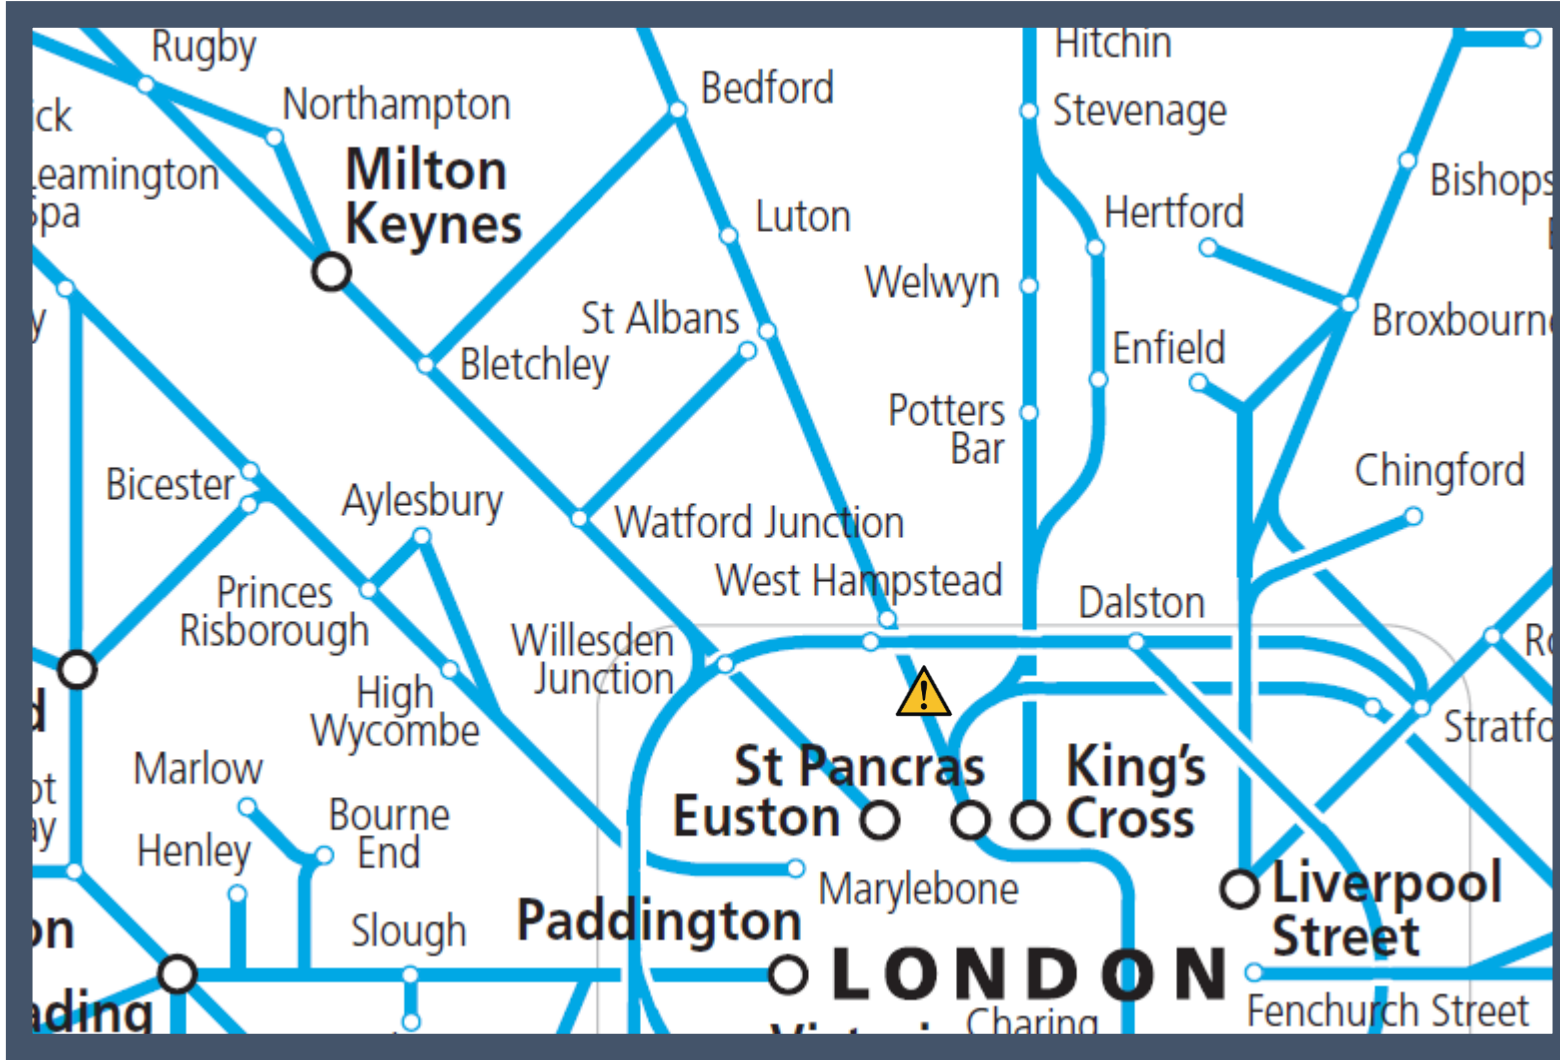

Damage to the overhead electric wires between Luton and London St Pancras International

TOCs affected: East Midlands Trains, Thameslink

Key:

Disruption