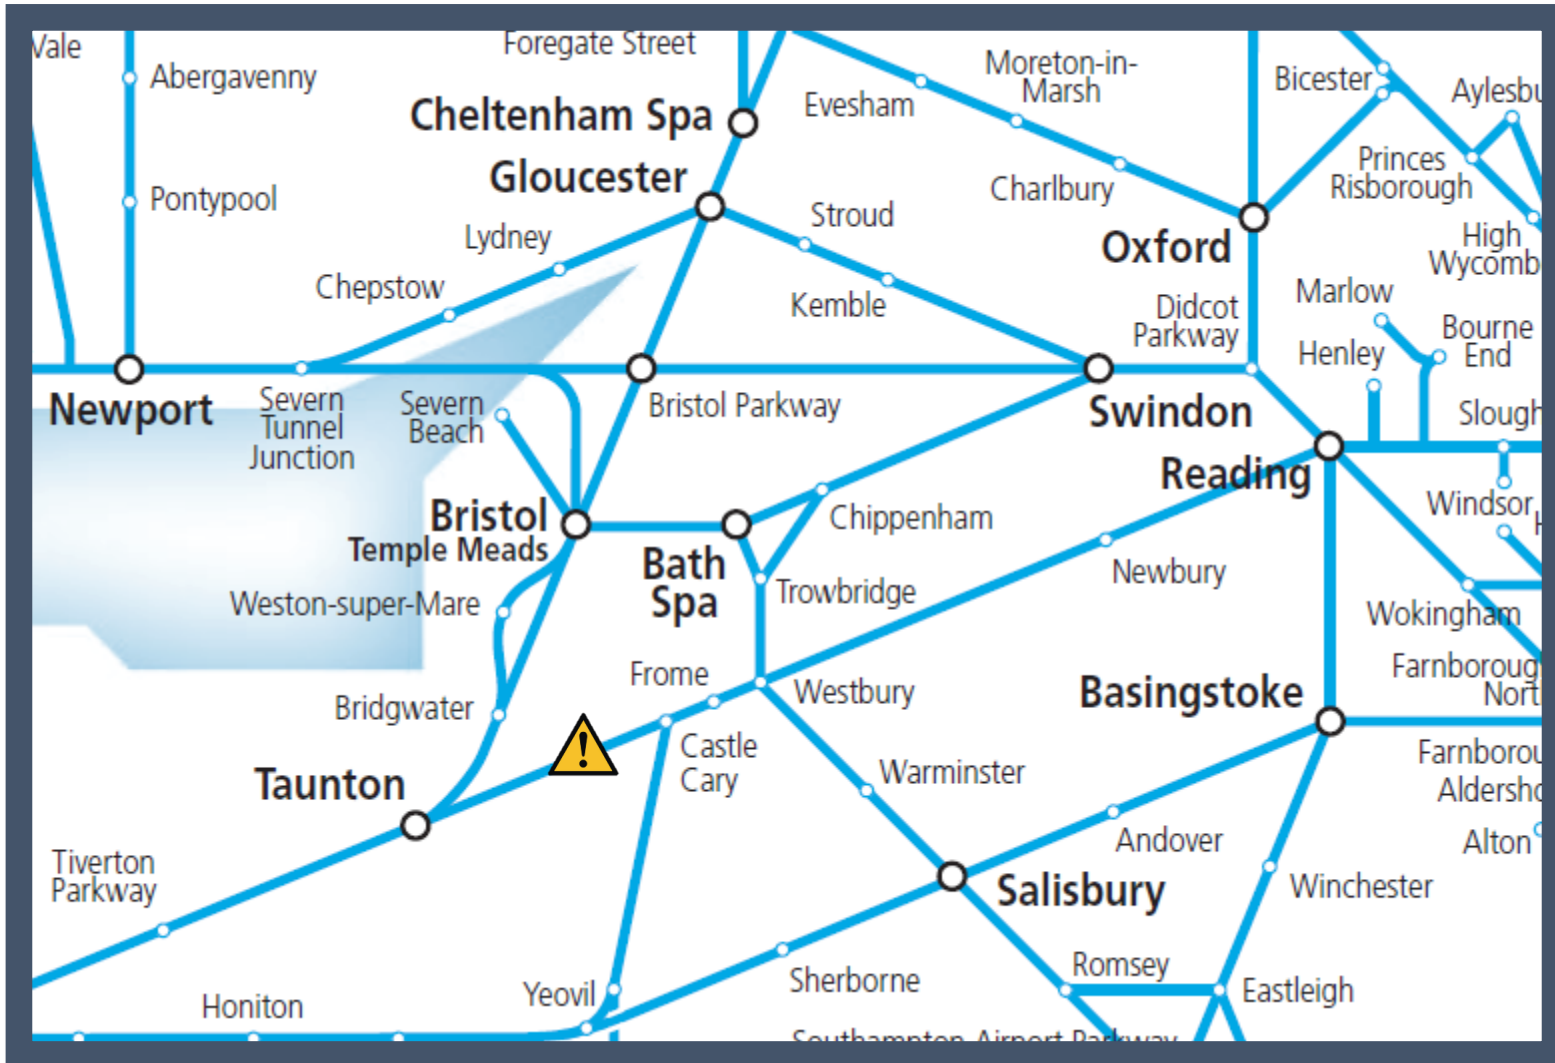

Speed restriction over defective track between Taunton and Castle Cary TOC affected: Great Western Railway

Key:

	Disruption
--	------------