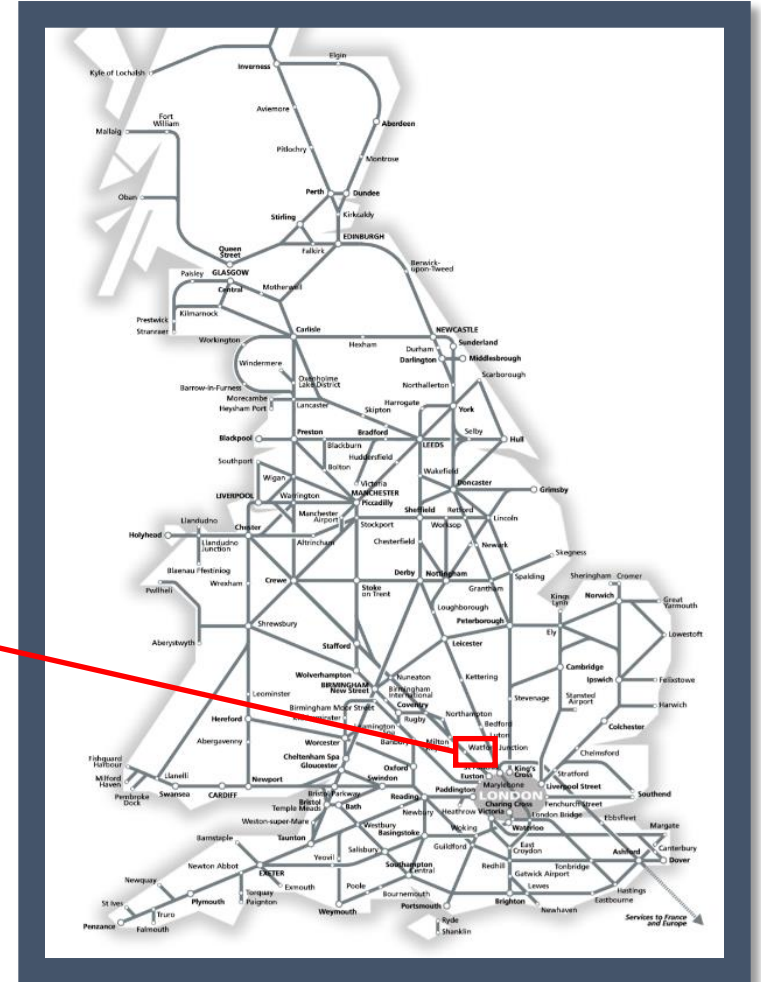

# A fault with the signalling system between Watford Junction and St Albans Abbey

TOC affected: London Northwestern Railway

Key:

Disruption

Bus Replacement Service