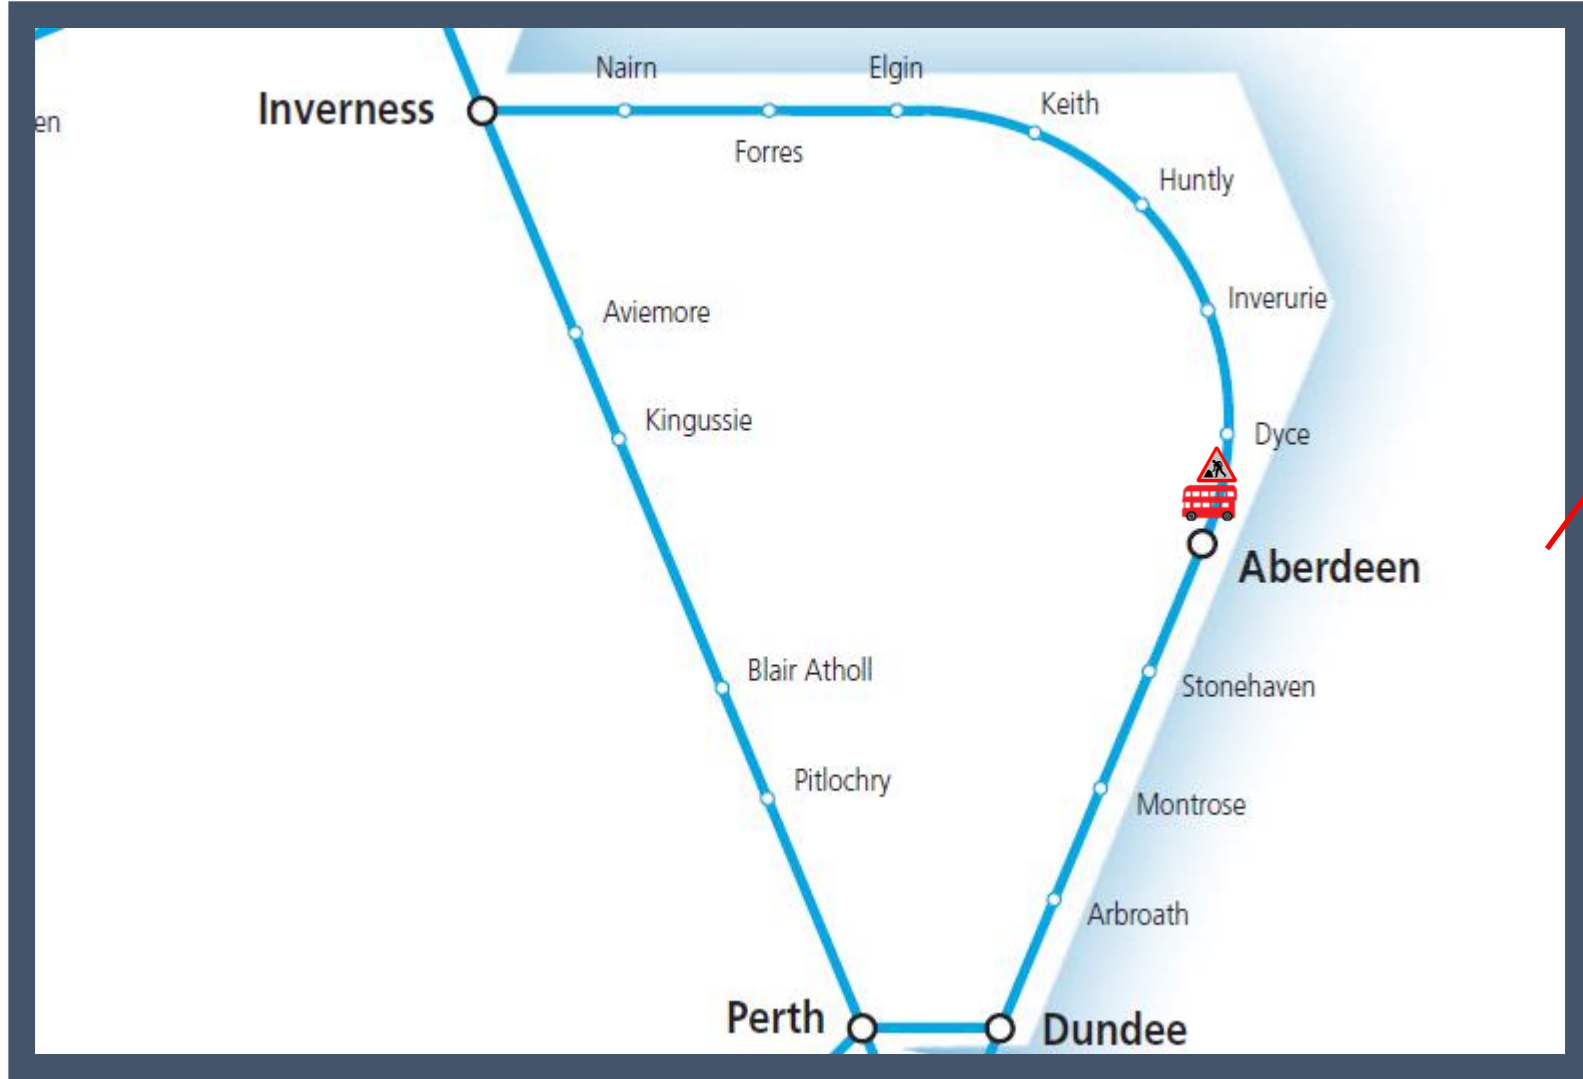

Buses replace trains between Aberdeen and Dyce
TOC affected: ScotRail

Key:

Engineering Works

Bus Replacement Services