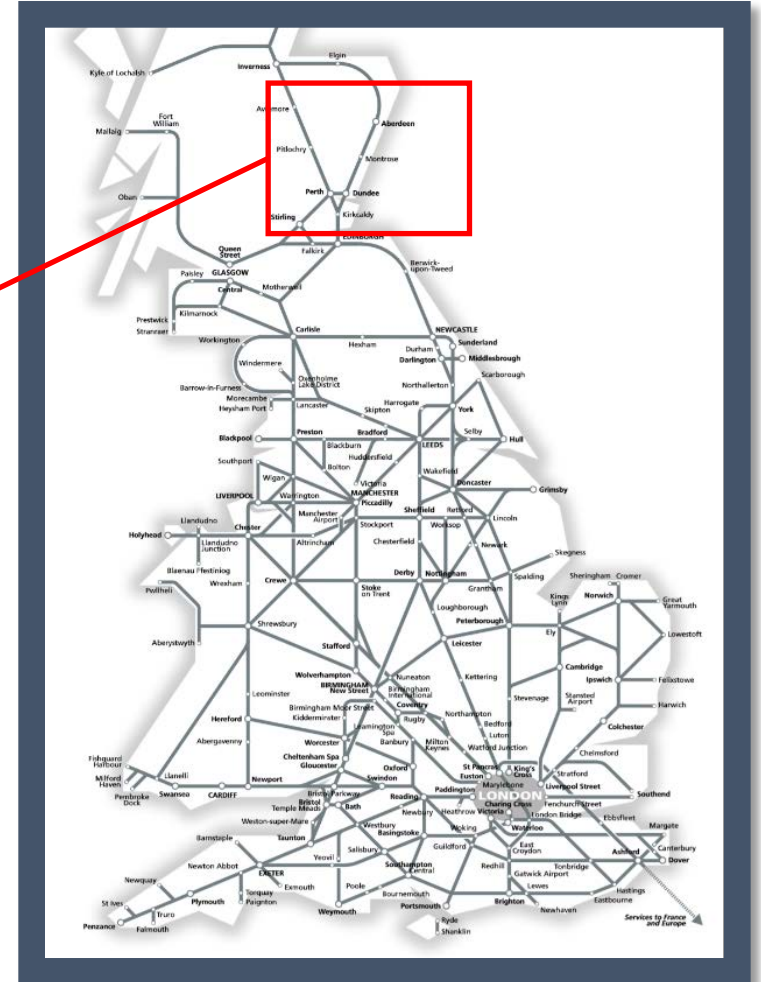

Faults with the signalling system between Inverurie and Montrose

TOC affected: ScotRail

Key:

Disruption