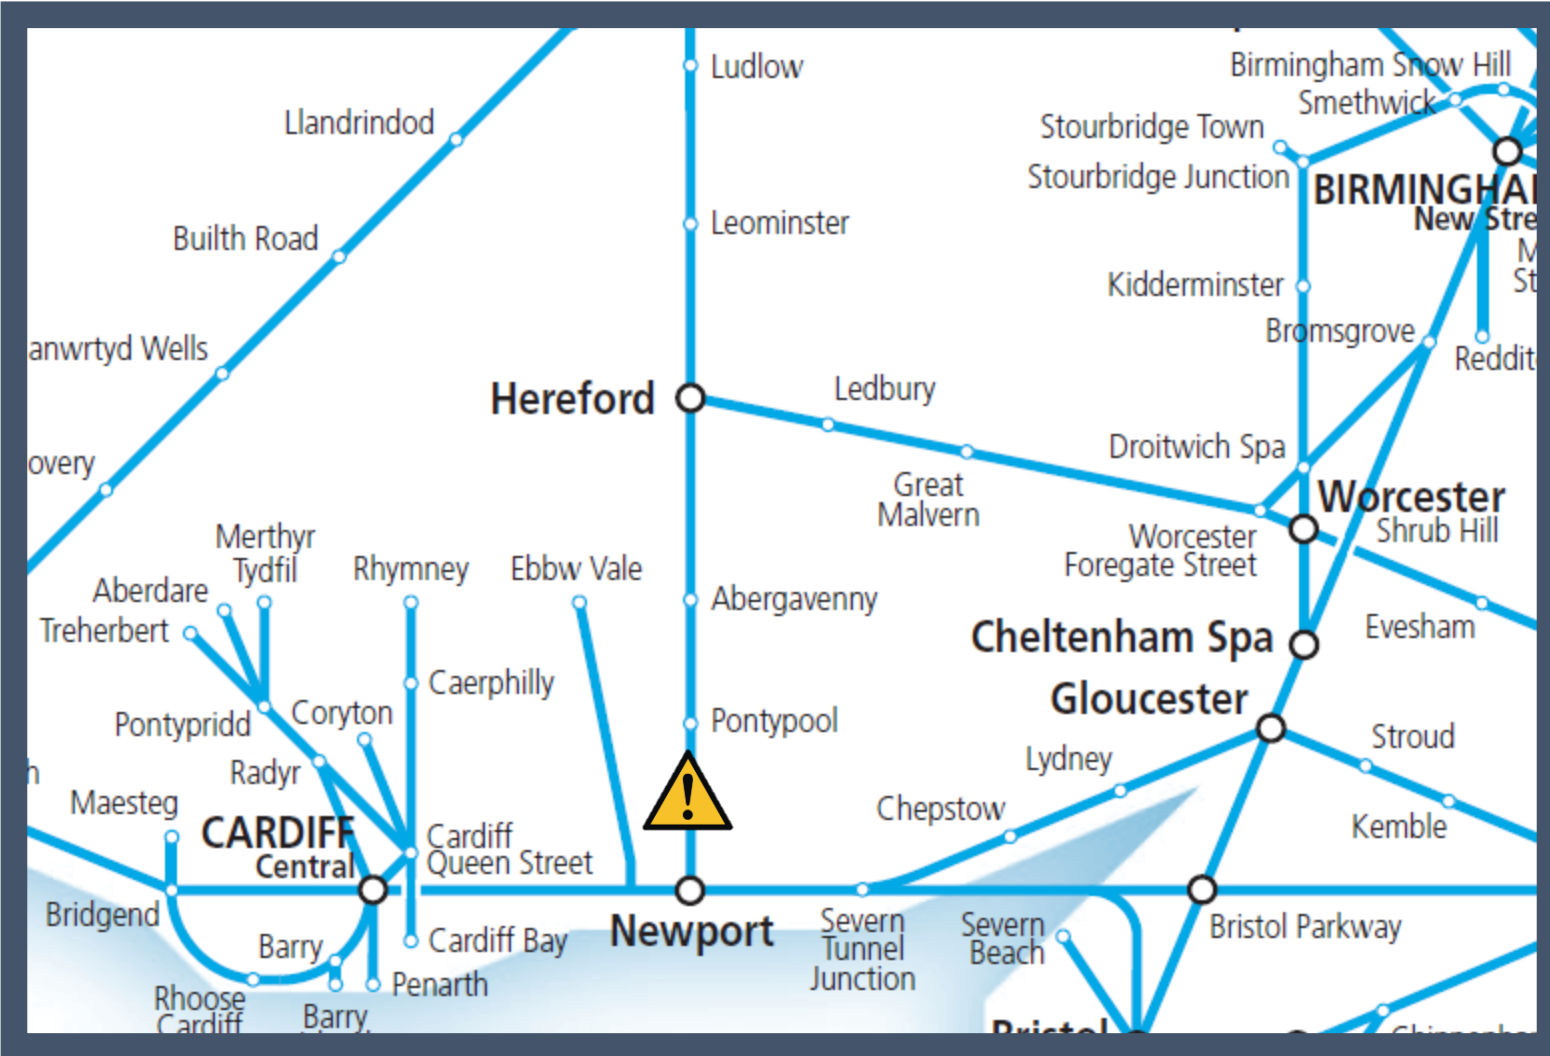

The emergency services are dealing with an incident between Abergavenny and Newport

TOC affected: Arriva Trains Wales

Key:

	Disruption
---	------------