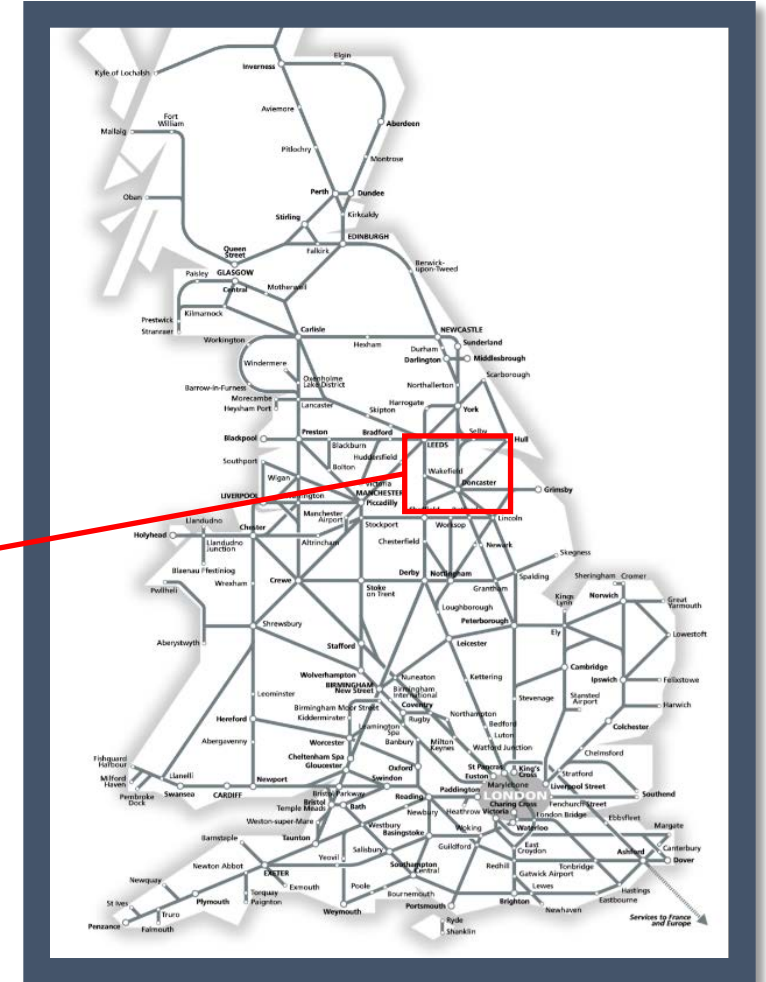

Police are dealing with an incident near the railway between Doncaster and Wakefield Westgate

TOCs affected: Northern, Virgin Trains East Coast

Key:

Disruption