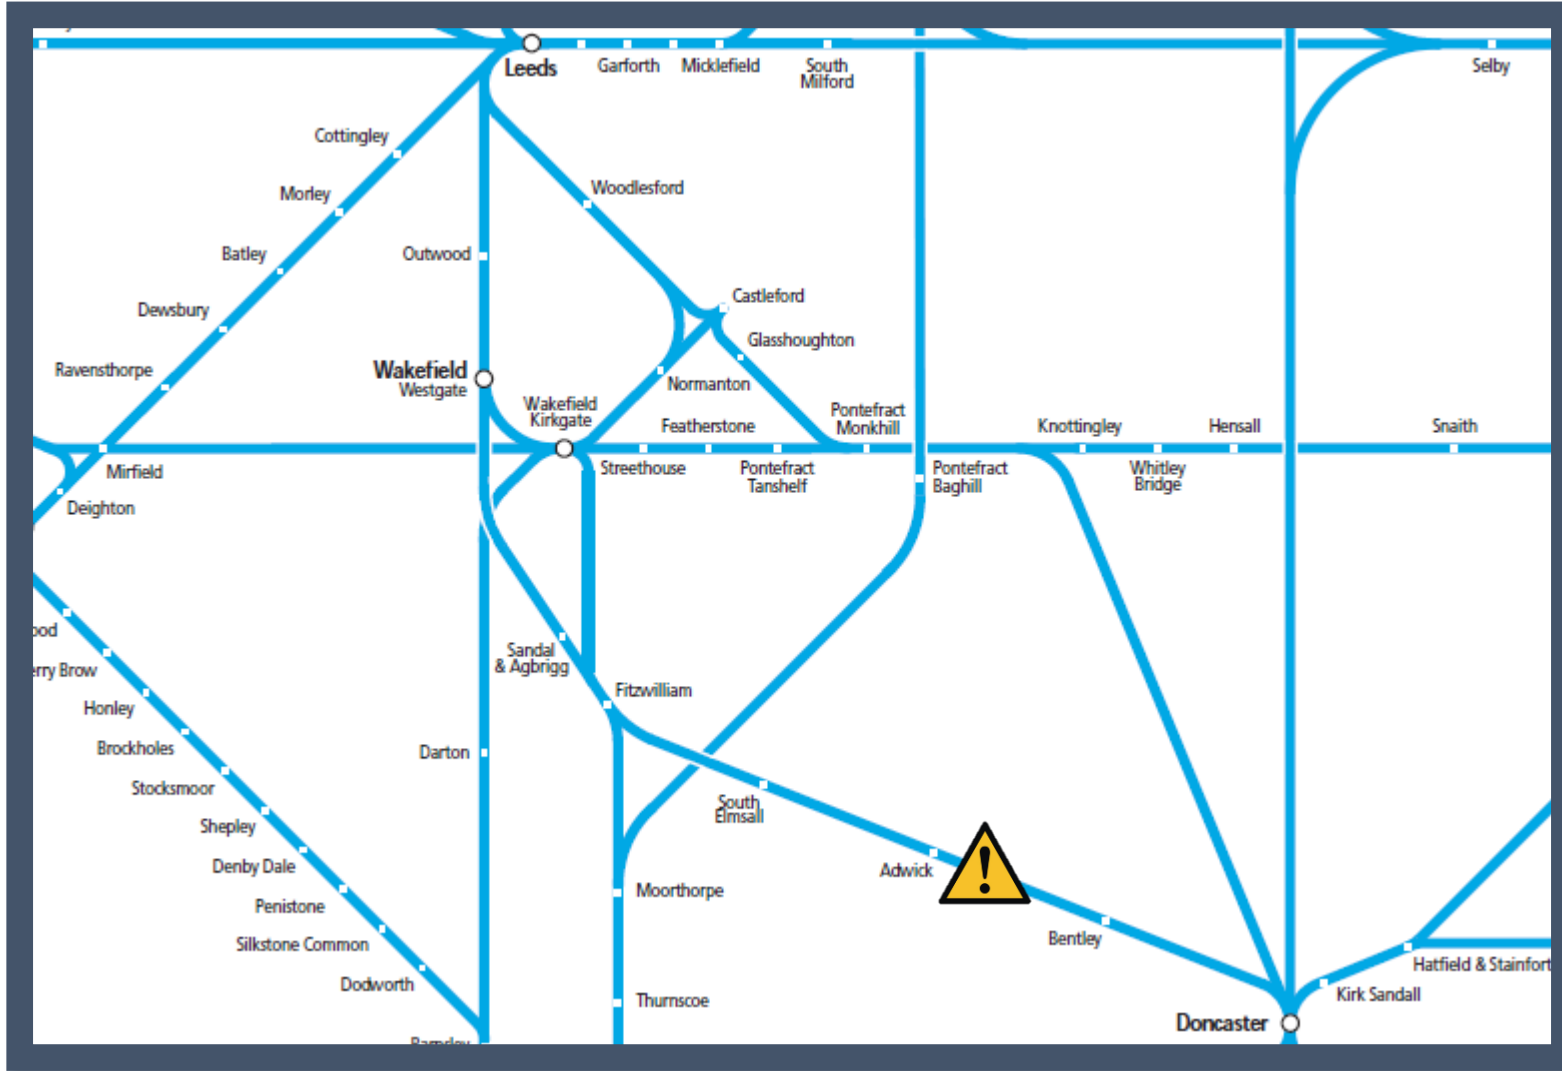

Police are dealing with an incident near the railway between Doncaster and Wakefield Westgate

TOCs affected: Northern, Virgin Trains East Coast

Key:

Disruption