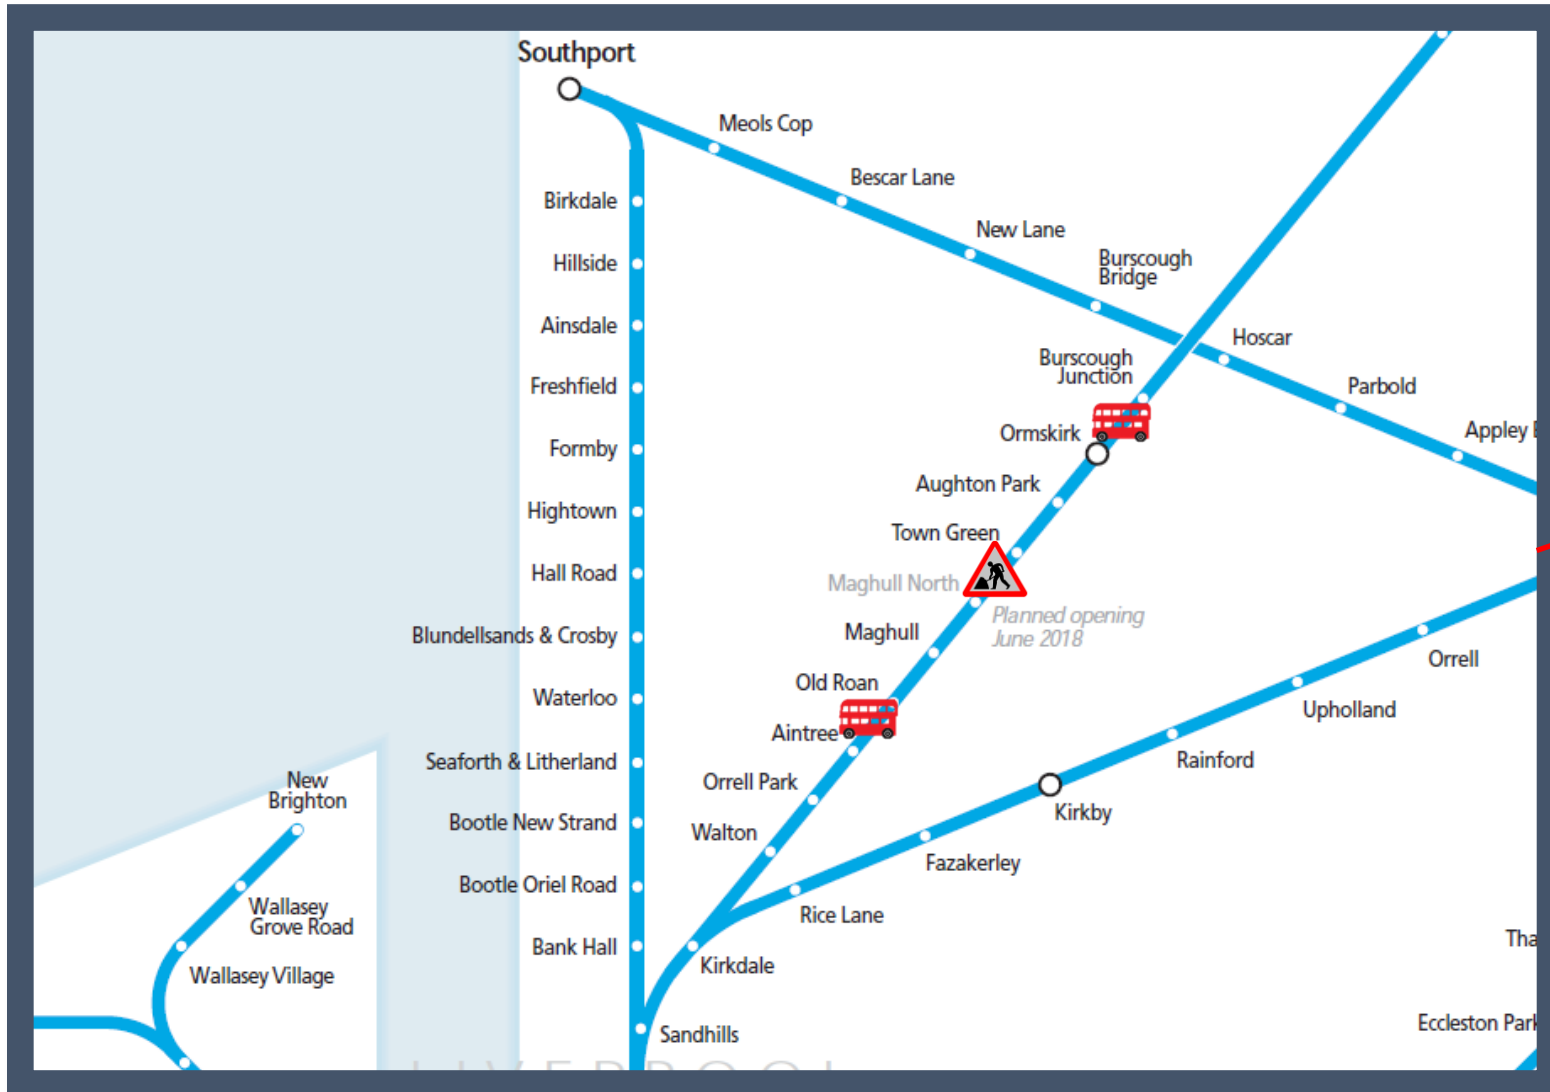

Buses replace trains between Aintree and Ormskirk

TOC affected: Merseyrail

Key:

	Engineering Works
	Bus Replacement Services