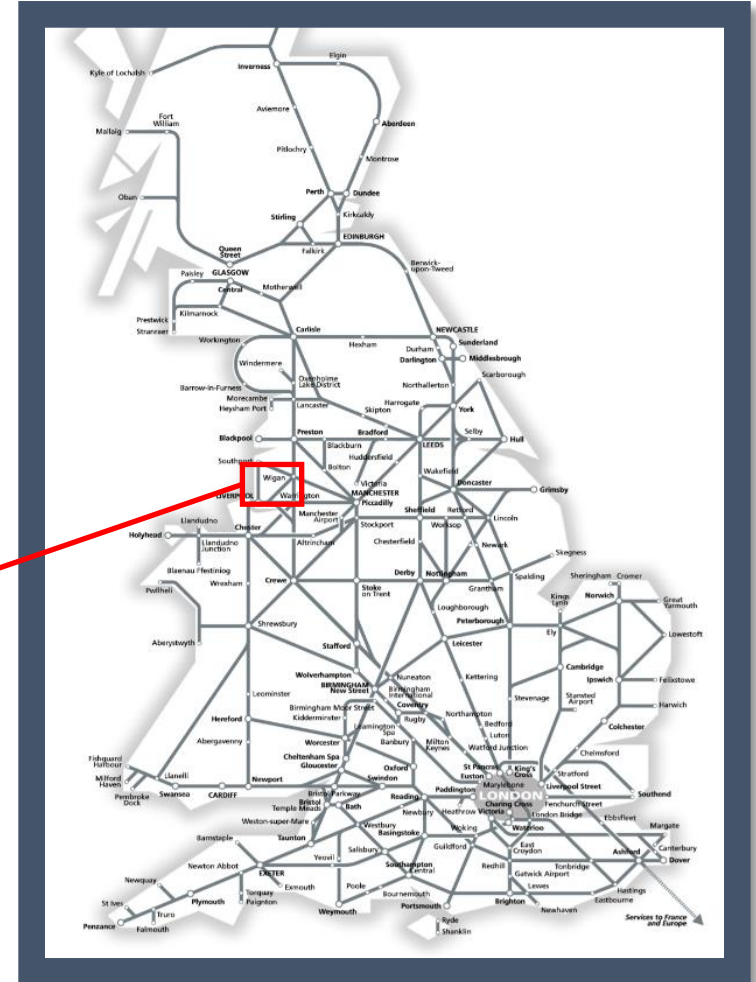

Buses replace trains between Aintree and Ormskirk

TOC affected: Merseyrail

Key:

	Engineering Works
	Bus Replacement Services