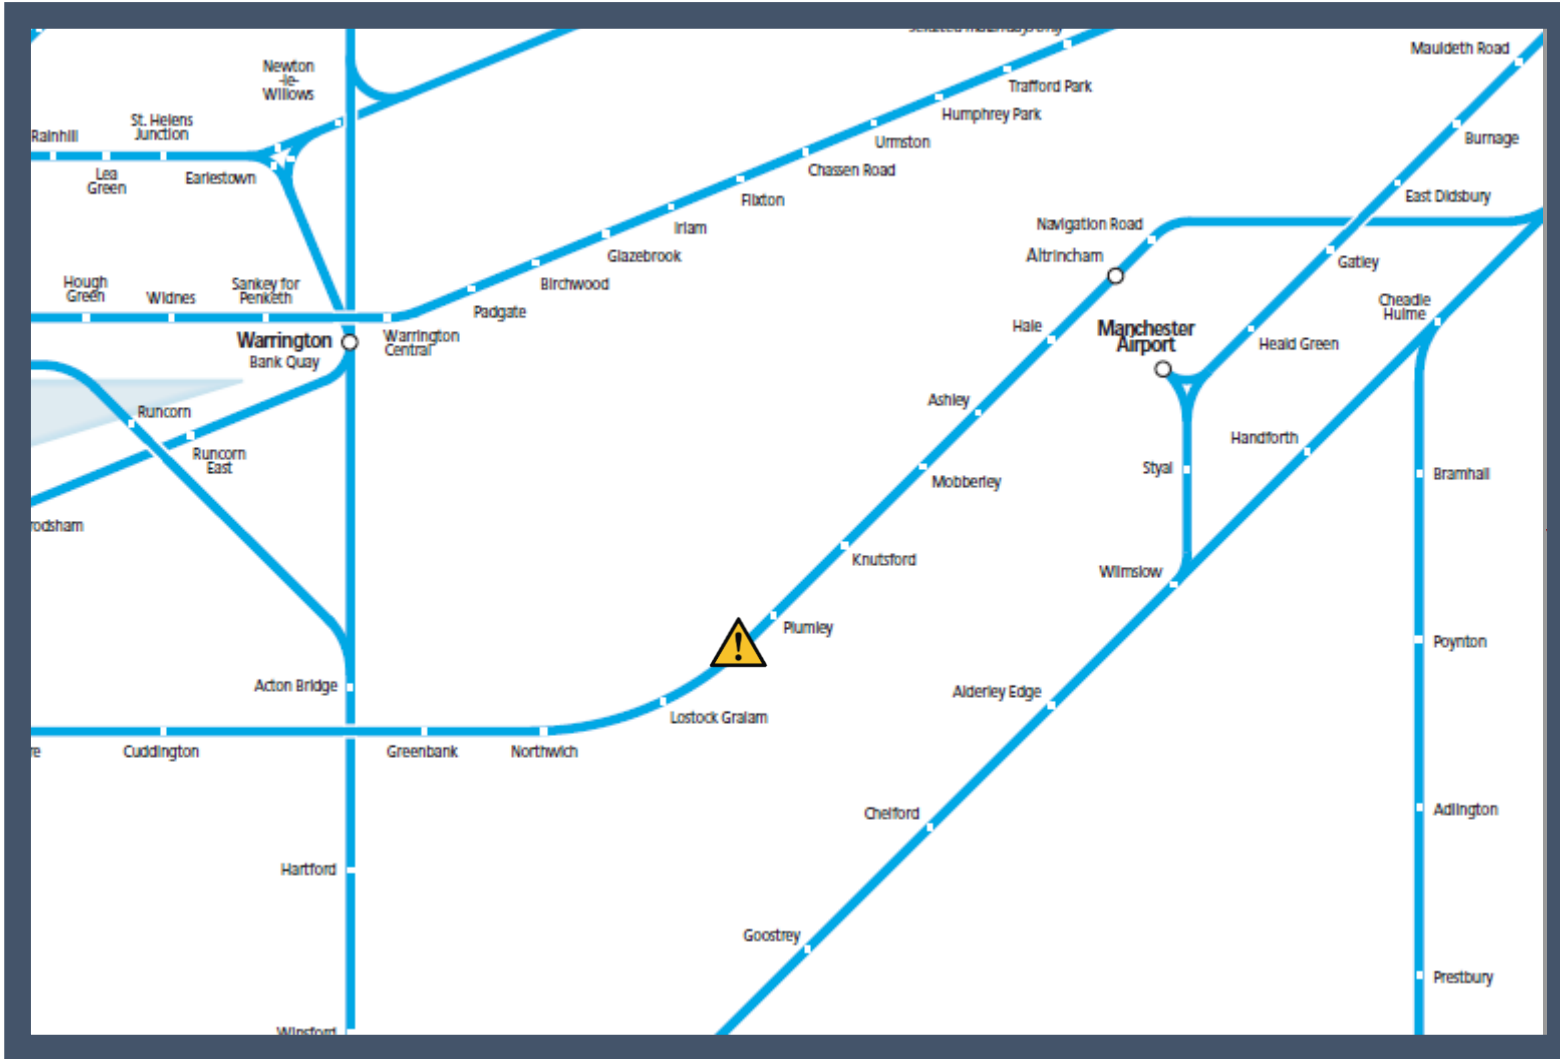

The emergency services are dealing with an incident near the railway between Altrincham and Greenbank TOC affected: Northern

Key:

Disruption