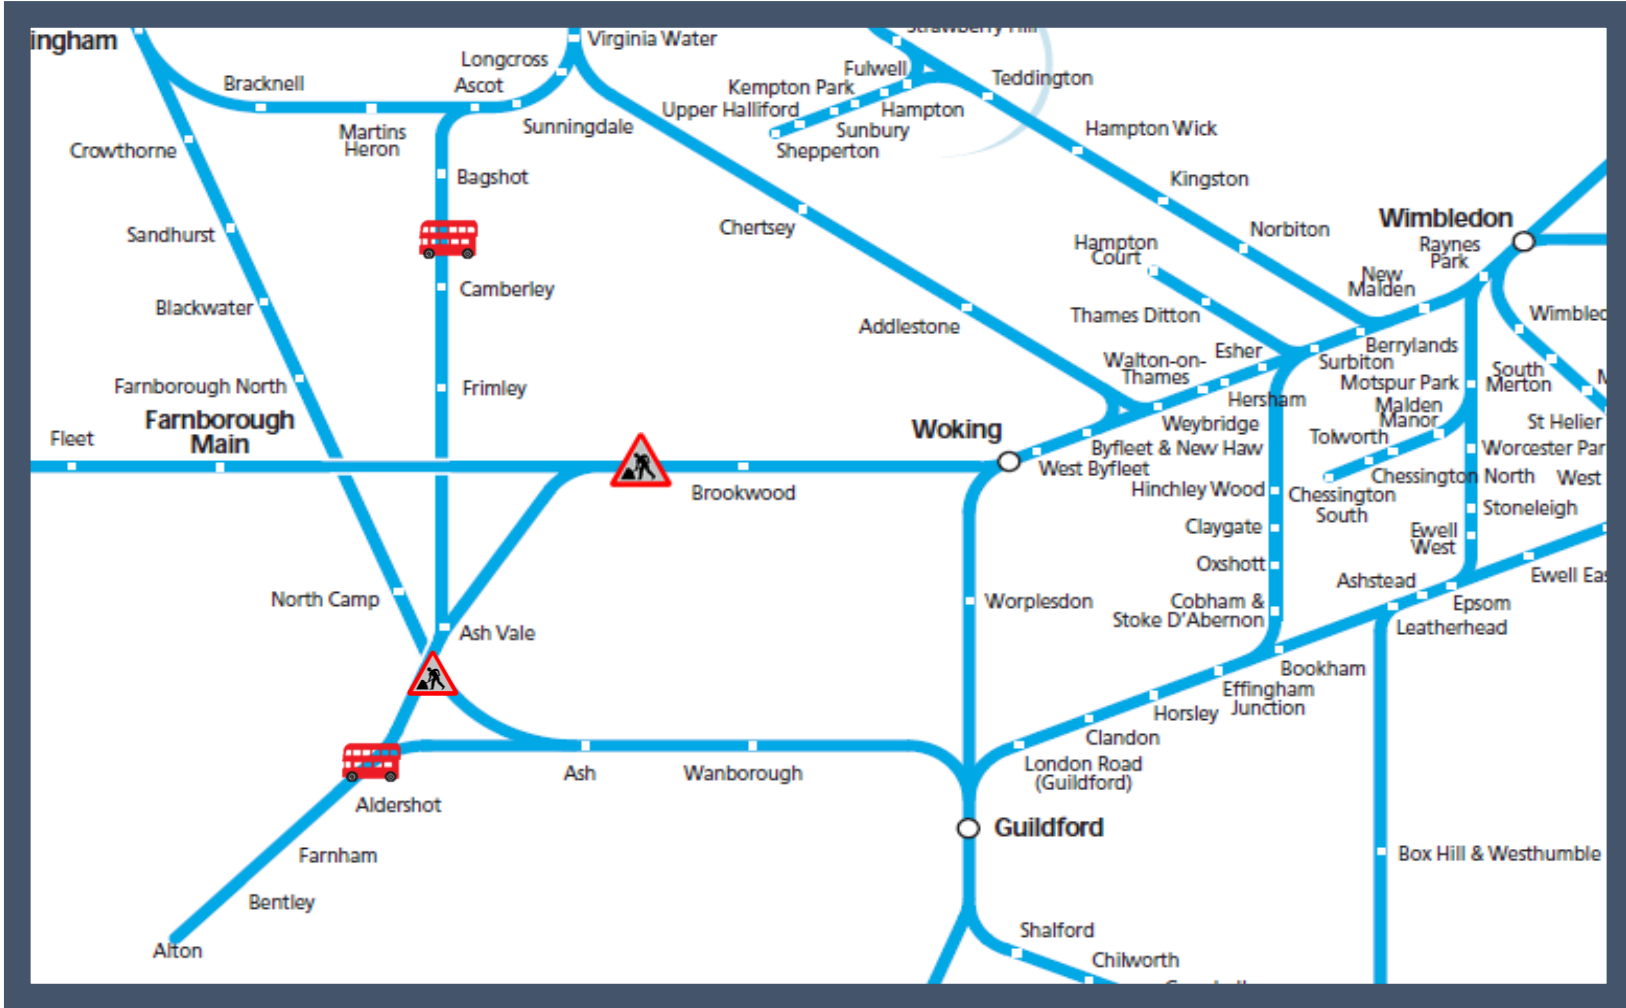

Amended service between Ascot / Woking and Aldershot
 TOC affected: South Western Railway

Key:

	Engineering Works
	Bus Replacement Services