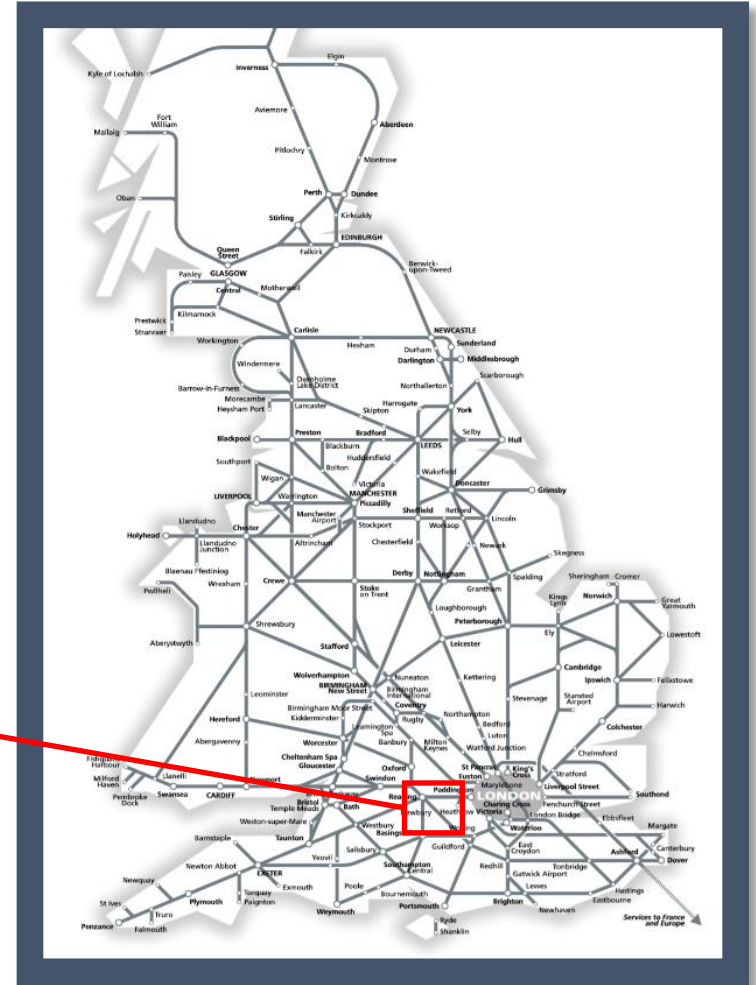

# Buses replace trains between Ascot and Reading

TOC affected: South Western Railway

Key:	
	Engineering Works
	Bus Replacement Services