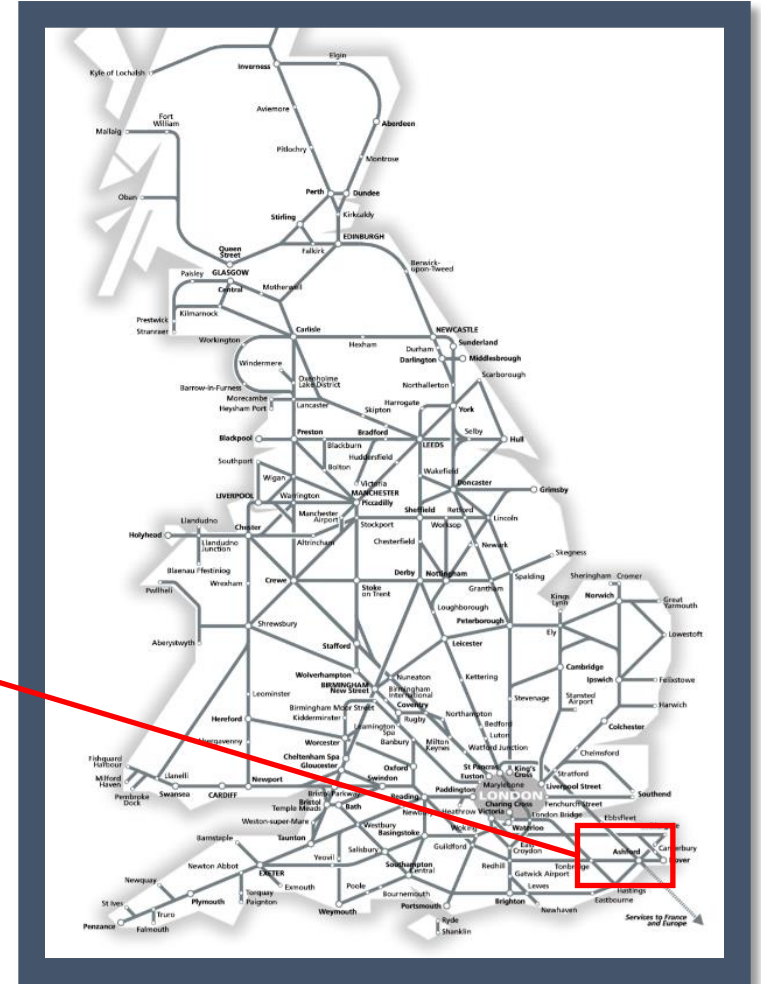

Amended services between Ashford International and Canterbury West

TOCs affected: Southeastern

Key:

Engineering Works