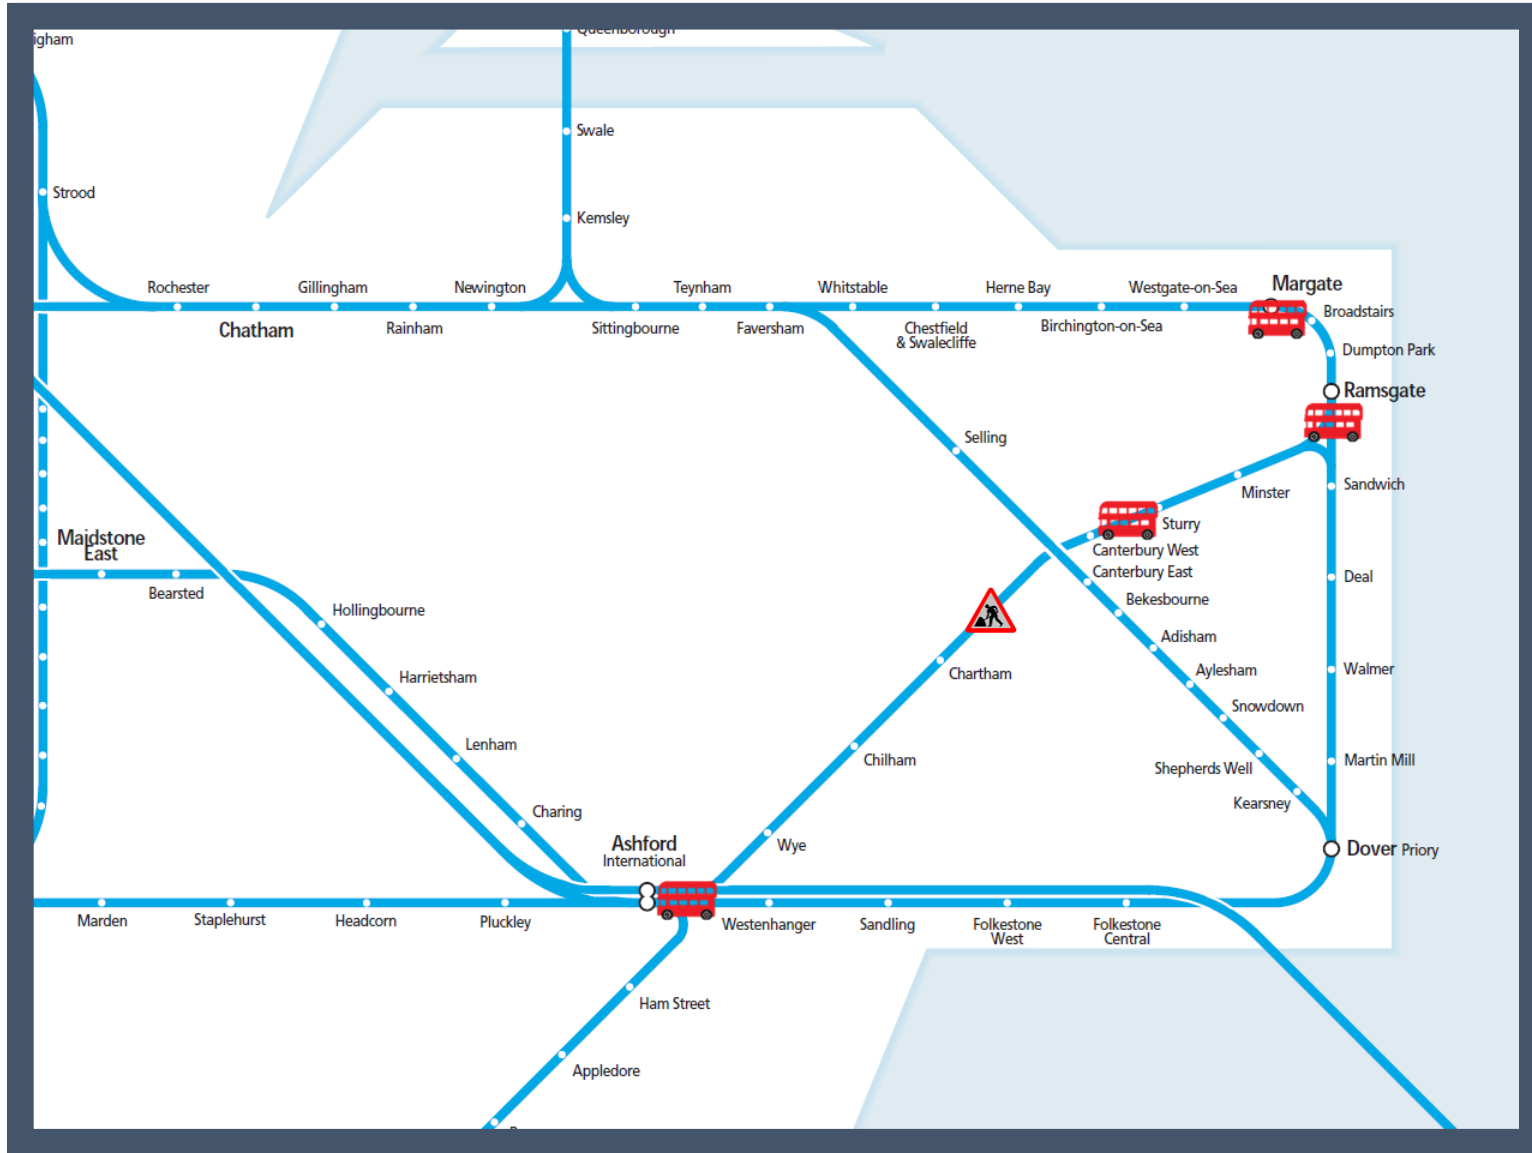

# Buses replace trains between Ashford International and Ramsgate via Canterbury West

TOC affected: Southeastern

**Key:**

- Engineering Works
- Bus Replacement Services