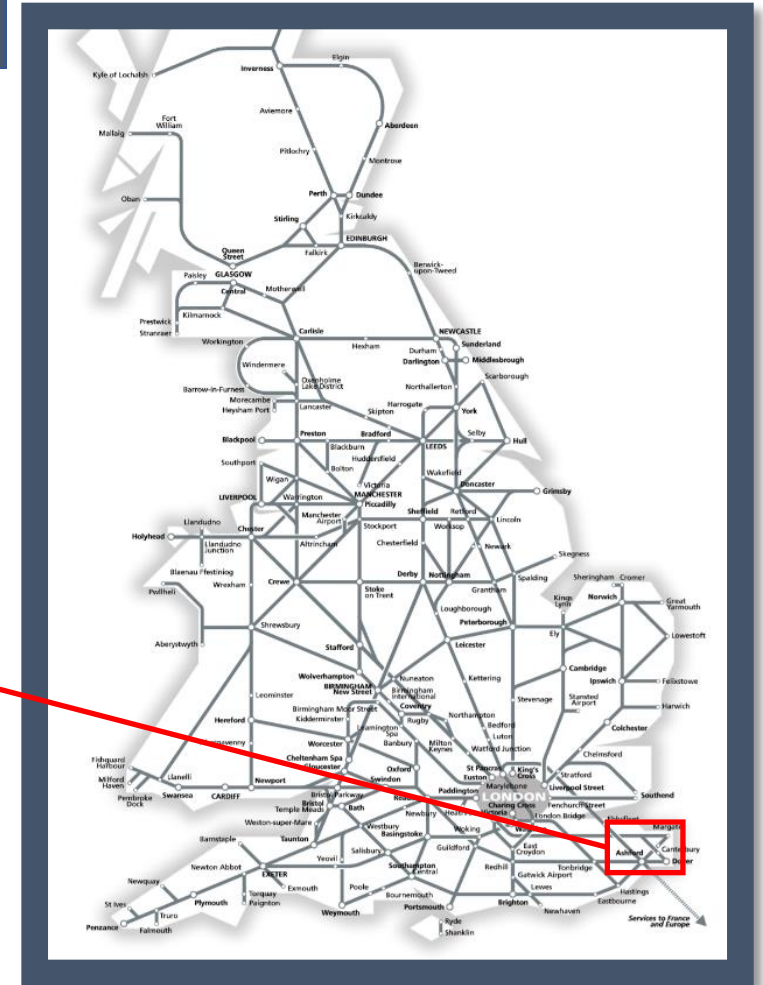

# Buses replace trains between Ashford International and Ramsgate via Canterbury West

TOC affected: Southeastern

**Key:**

- Engineering Works
- Bus Replacement Services