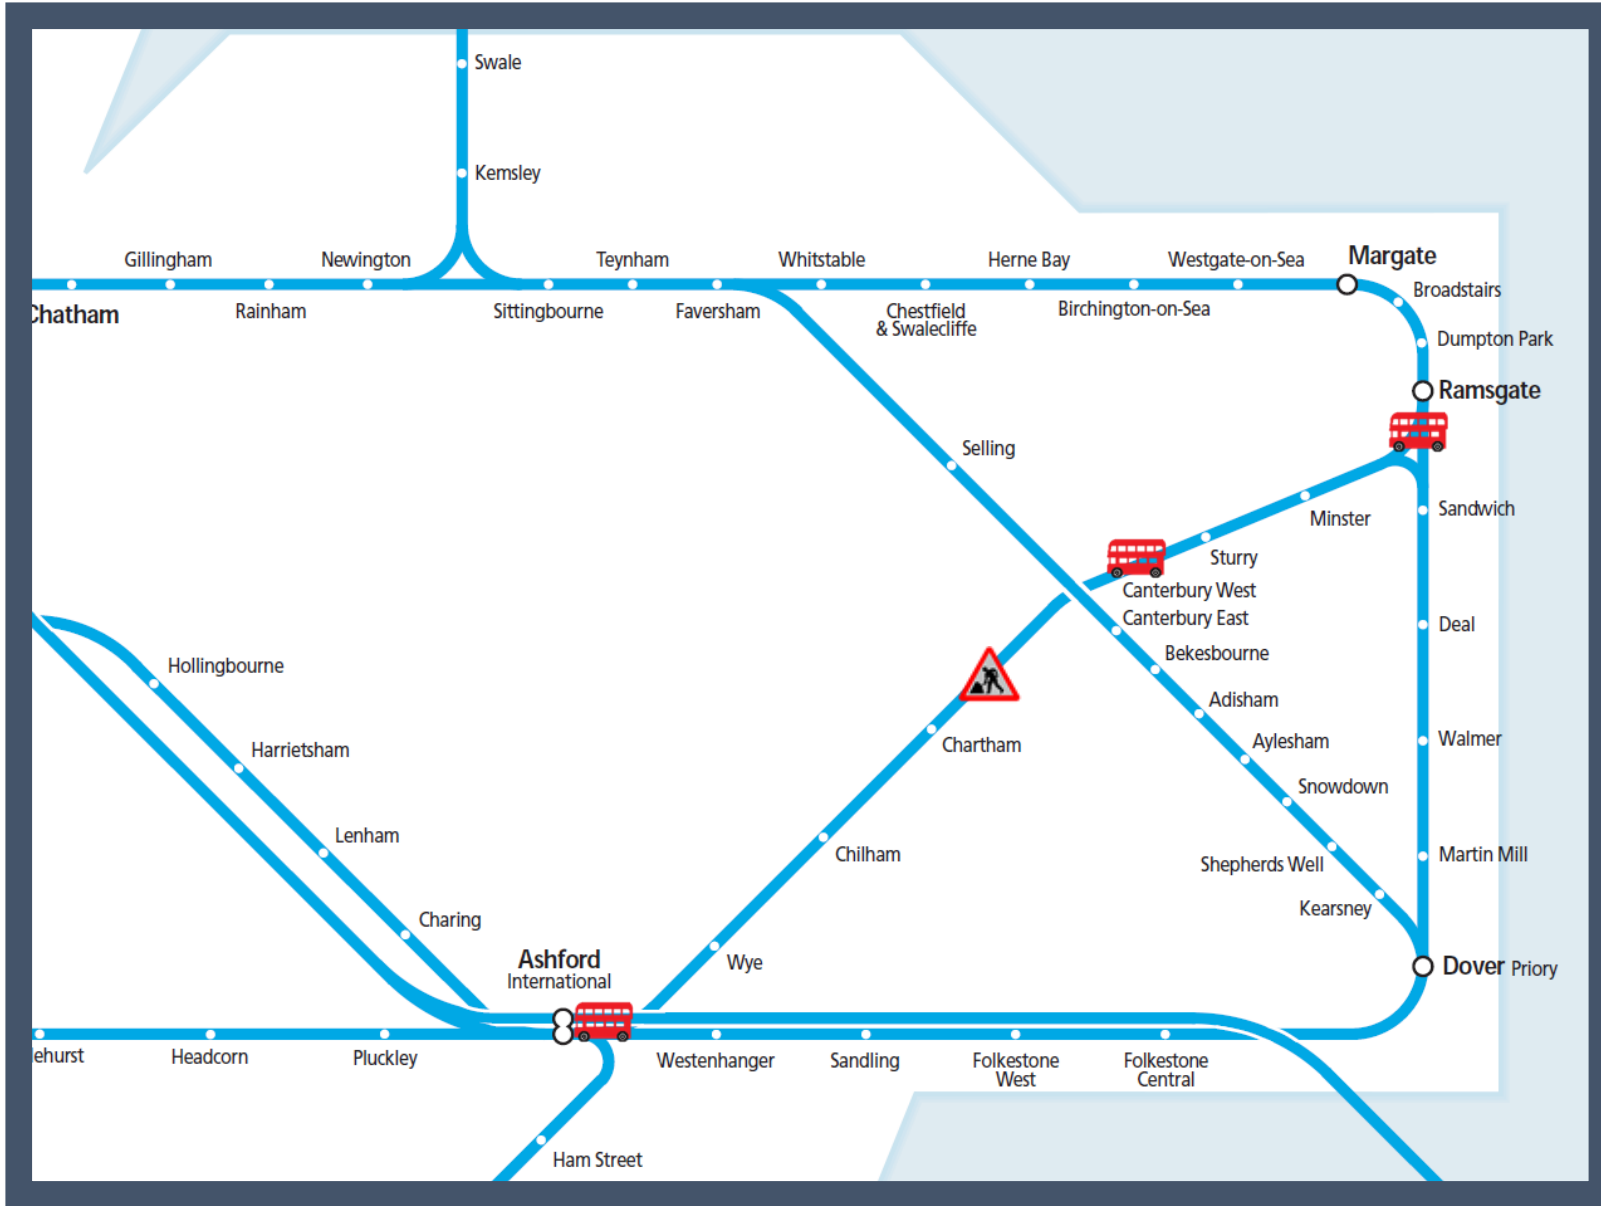

Buses replace trains between Ashford International and Ramsgate via Canterbury West

TOC affected: Southeastern

Key:

Engineering Works

Bus Replacement Services