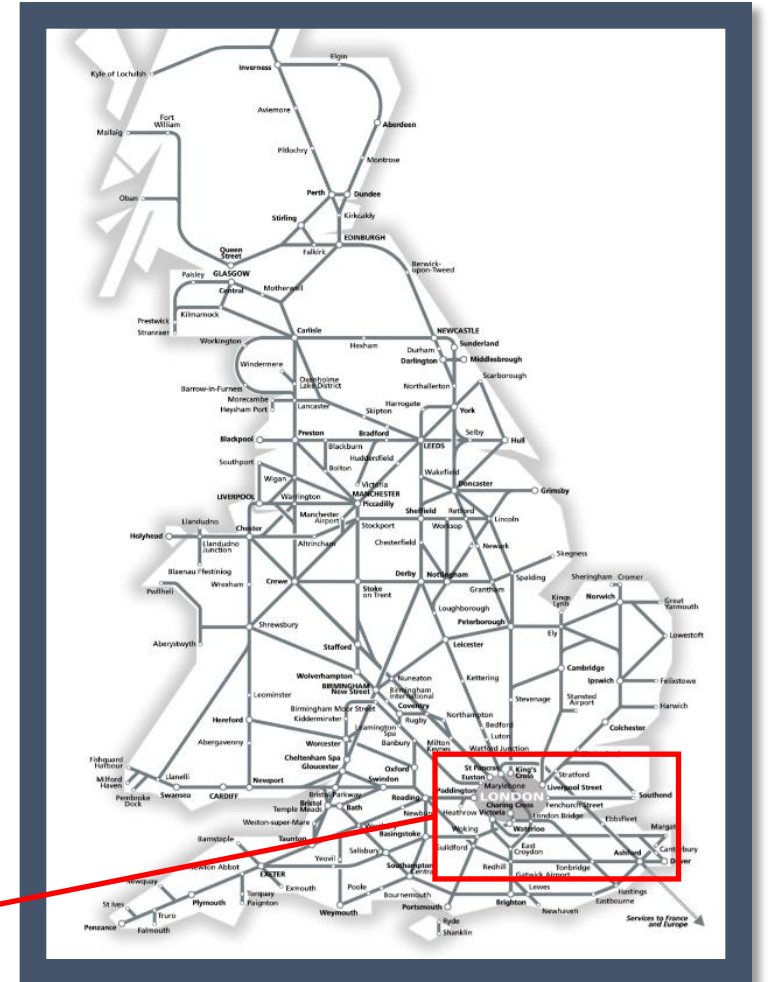

# A fault with the signalling system between Ashford International and Ebbsfleet

TOC affected: Southeastern

Key:

Disruption