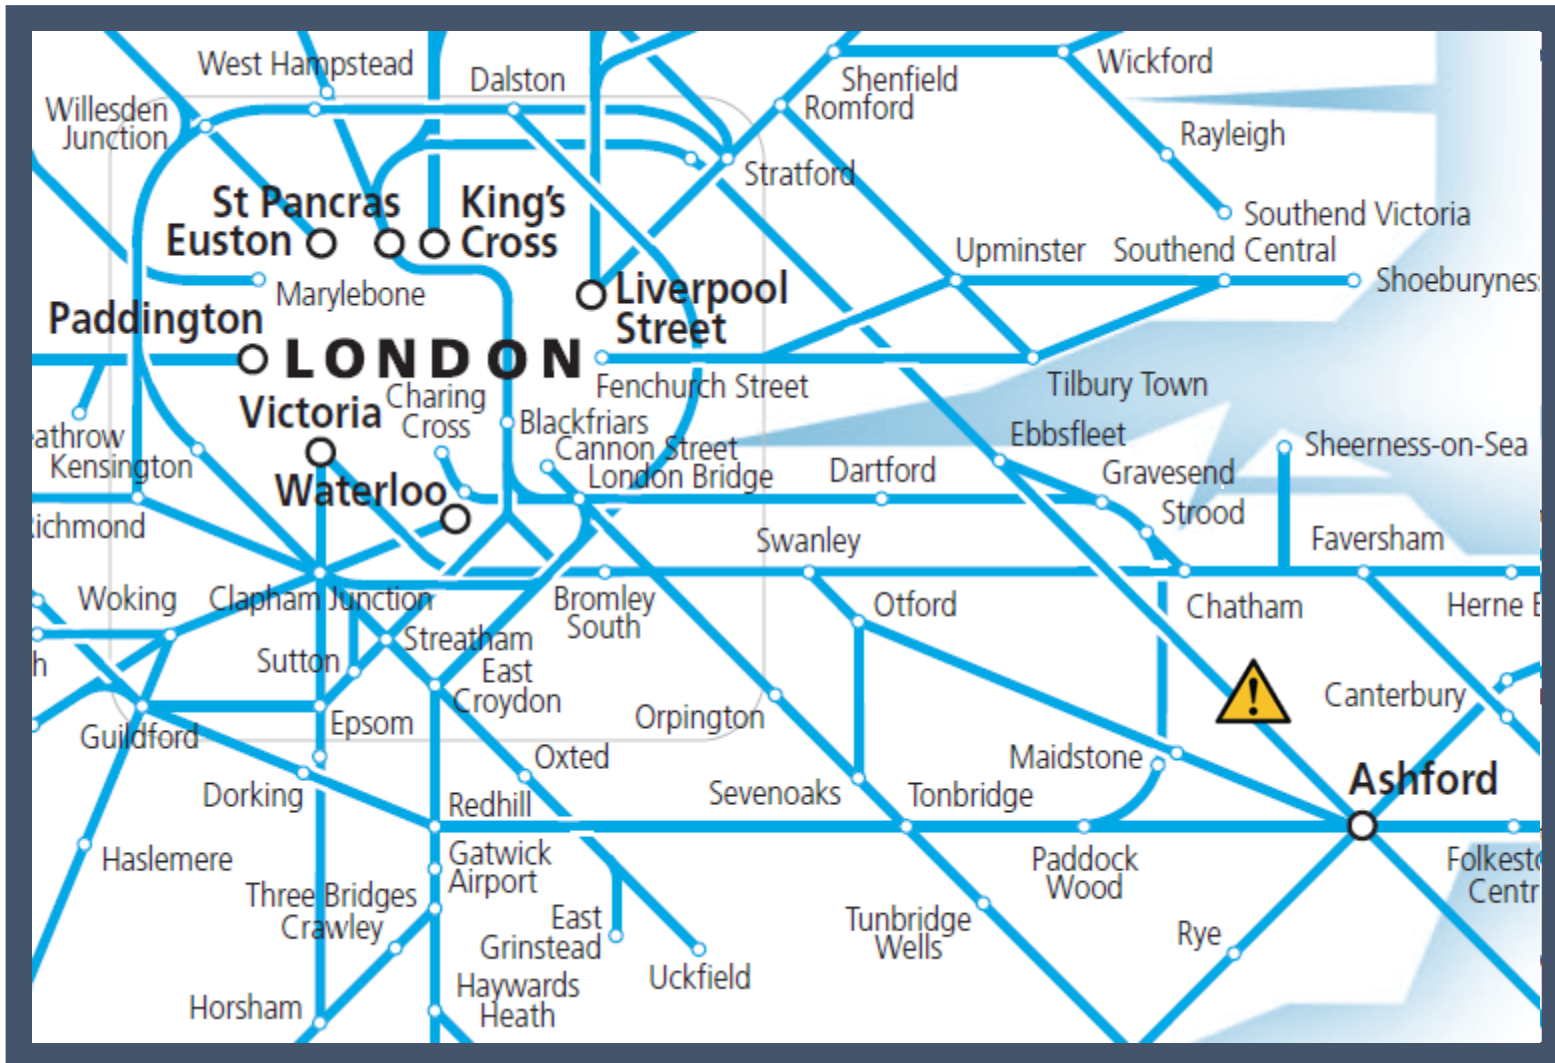

# A fault with the signalling system between Ashford International and Ebbsfleet

TOC affected: Southeastern

Key:

Disruption