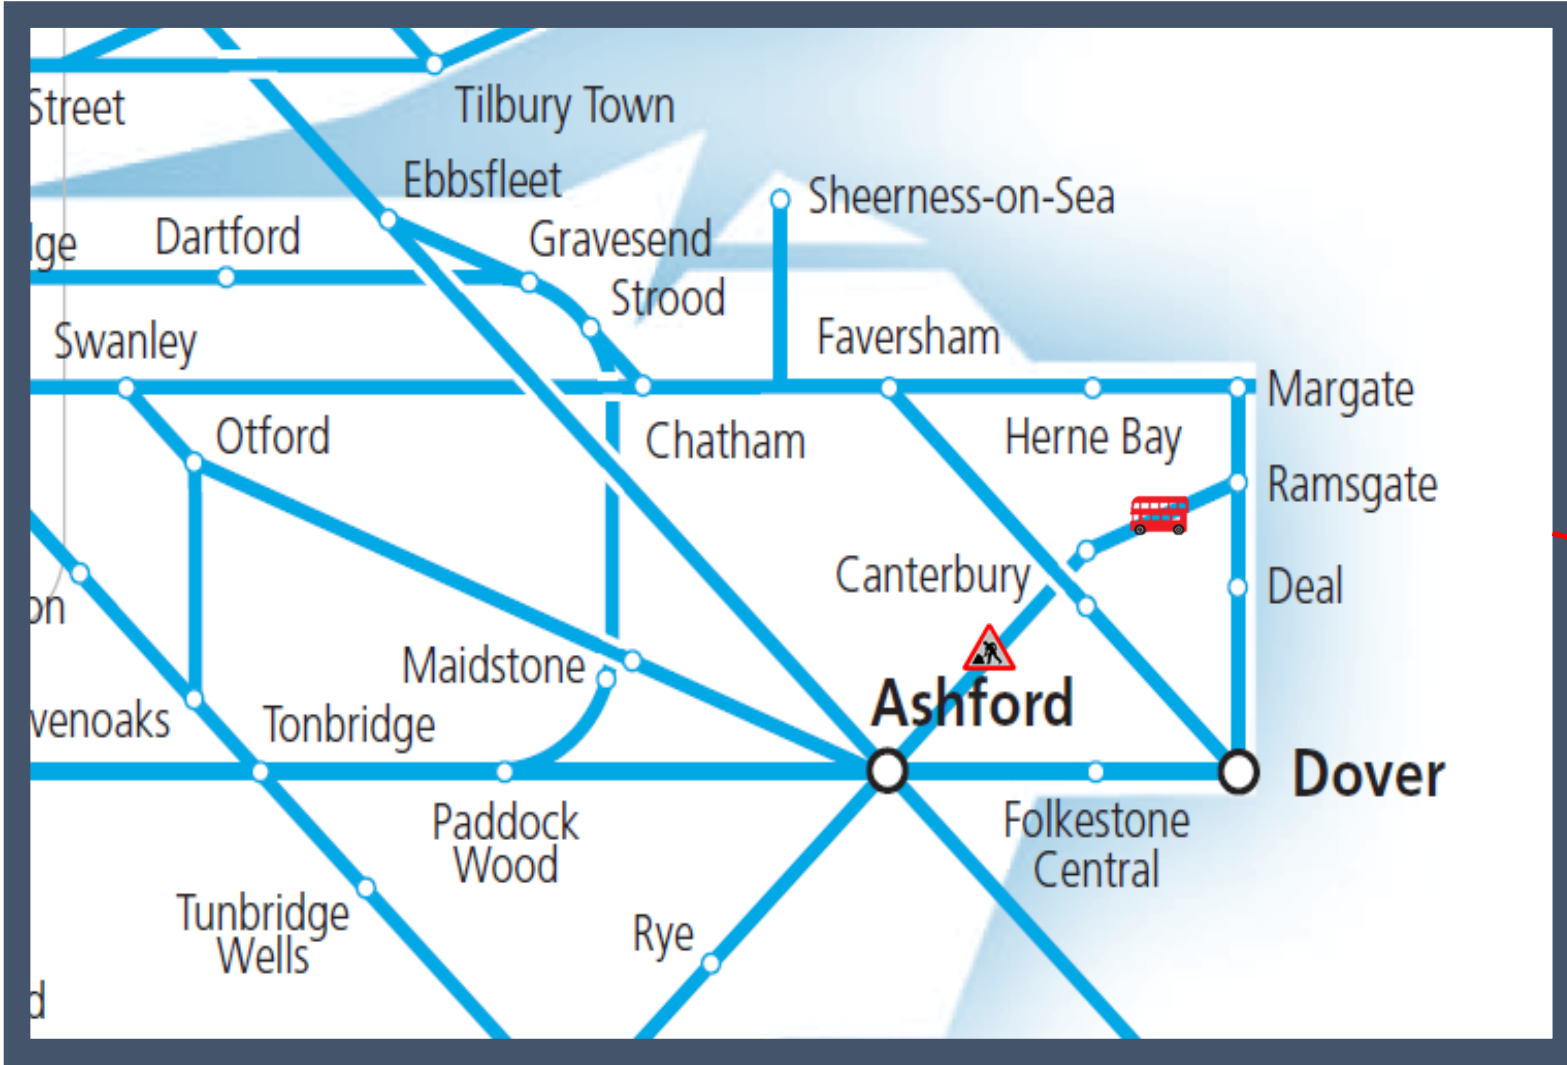

# Buses replace trains between Ashford International and Ramsgate TOC affected: Southeastern

Key:

Engineering Works

Bus Replacement Services