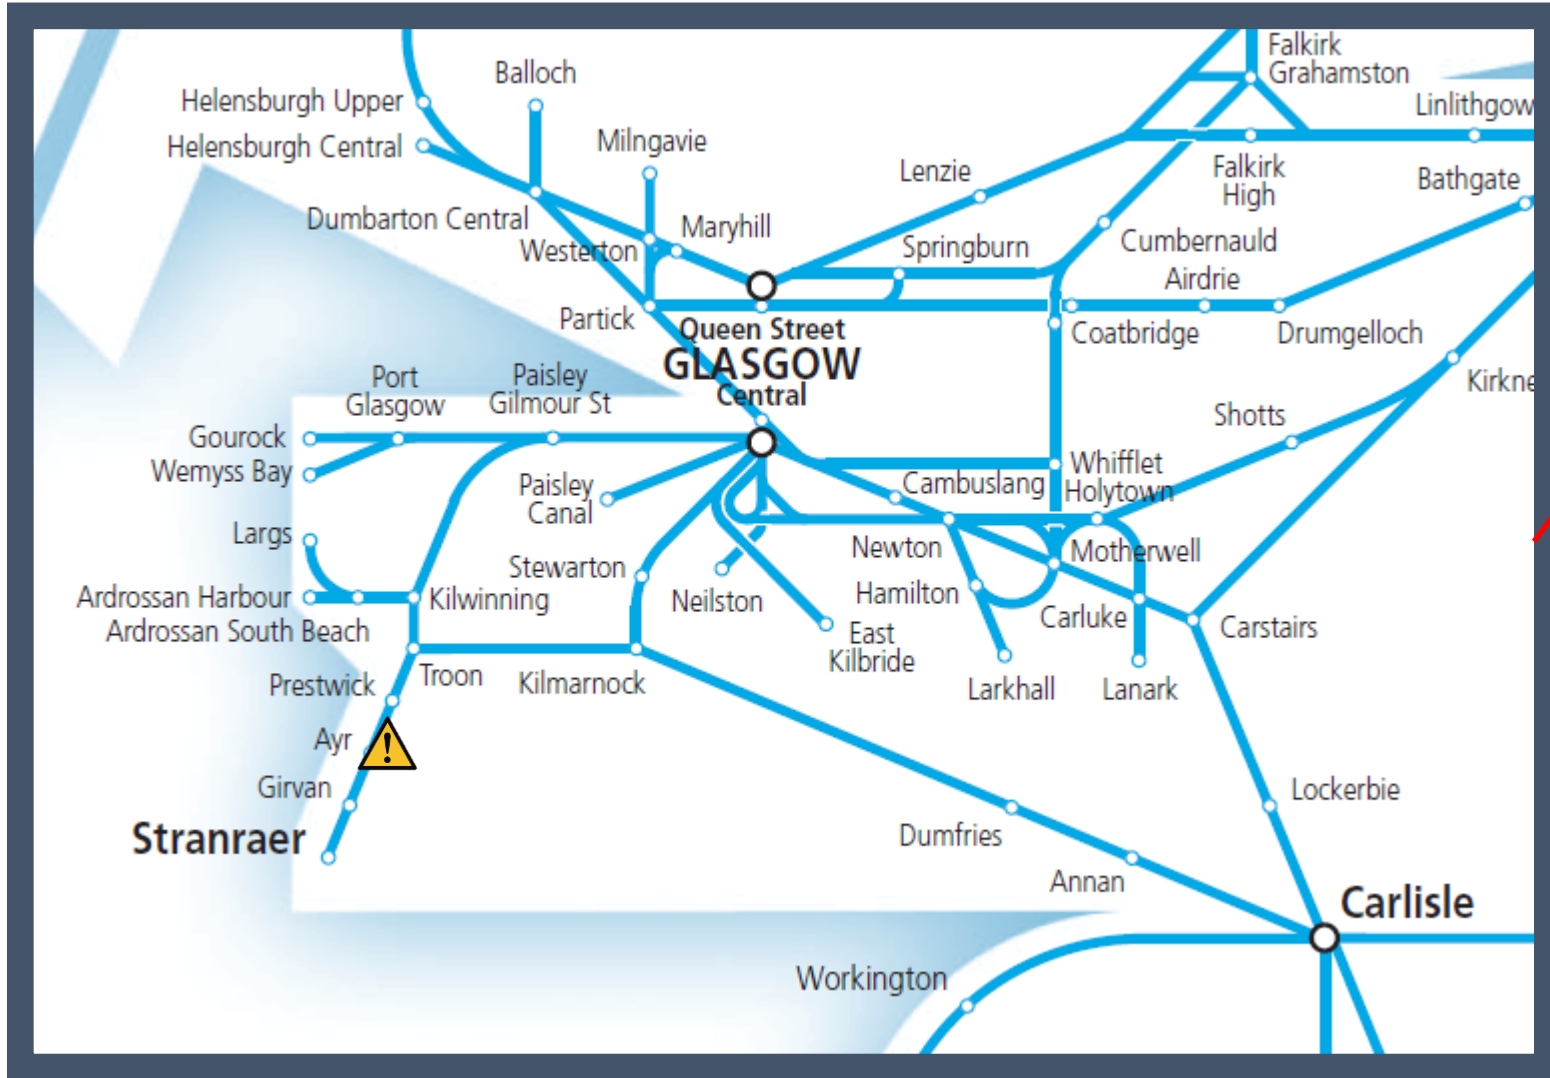

A problem currently under investigation at Ayr TOC affected: ScotRail

Key:

	Disruption
--	------------