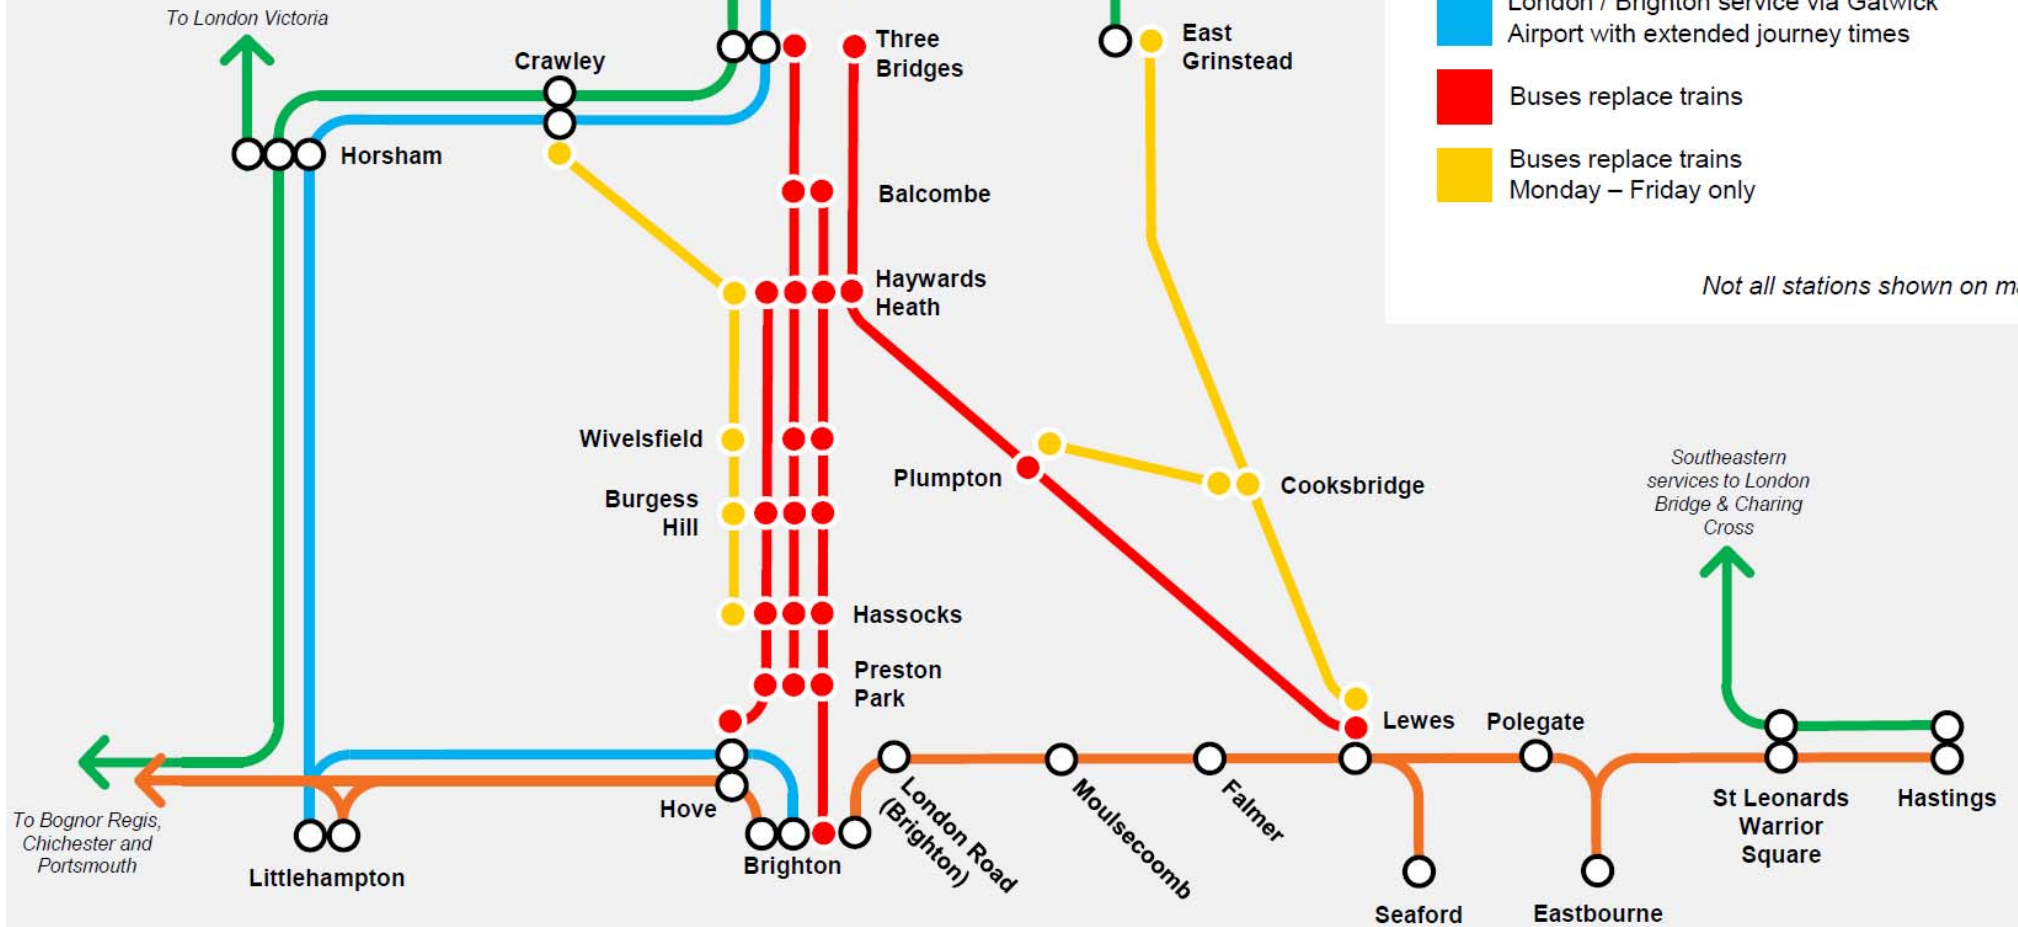

Brighton Mainline 9 day closure 16 - 24 February 2019

Pre-booked car parking spaces available at Gatwick Airport. Check brightonmainline.co.uk for more details

To London Bridge, Blackfriars & Victoria

Gatwick Airport

To London Bridge, Blackfriars & Victoria

- London services available
- Coastway trains with amended timetable. No direct London service
- London / Brighton service via Gatwick Airport with extended journey times
- Buses replace trains
- Buses replace trains Monday – Friday only

Not all stations shown on map

To Bognor Regis, Chichester and Portsmouth

Southeastern services to London Bridge & Charing Cross