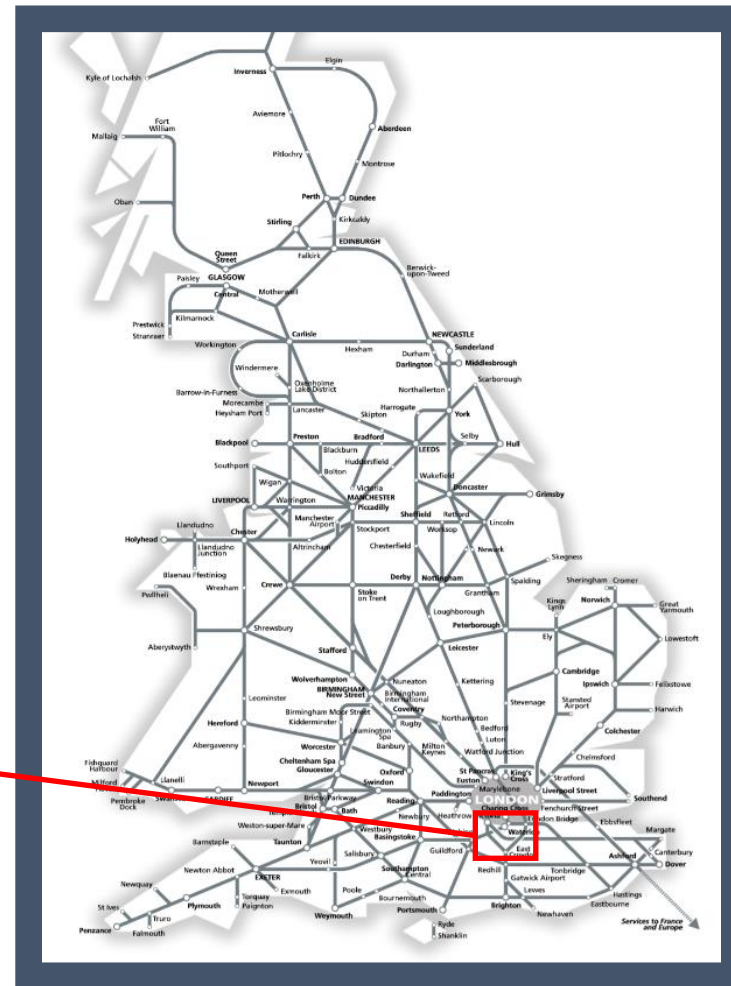

# Buses replace trains between Balham and East Croydon

TOC affected: Southern

Key:

Engineering Works

Bus Replacement Services