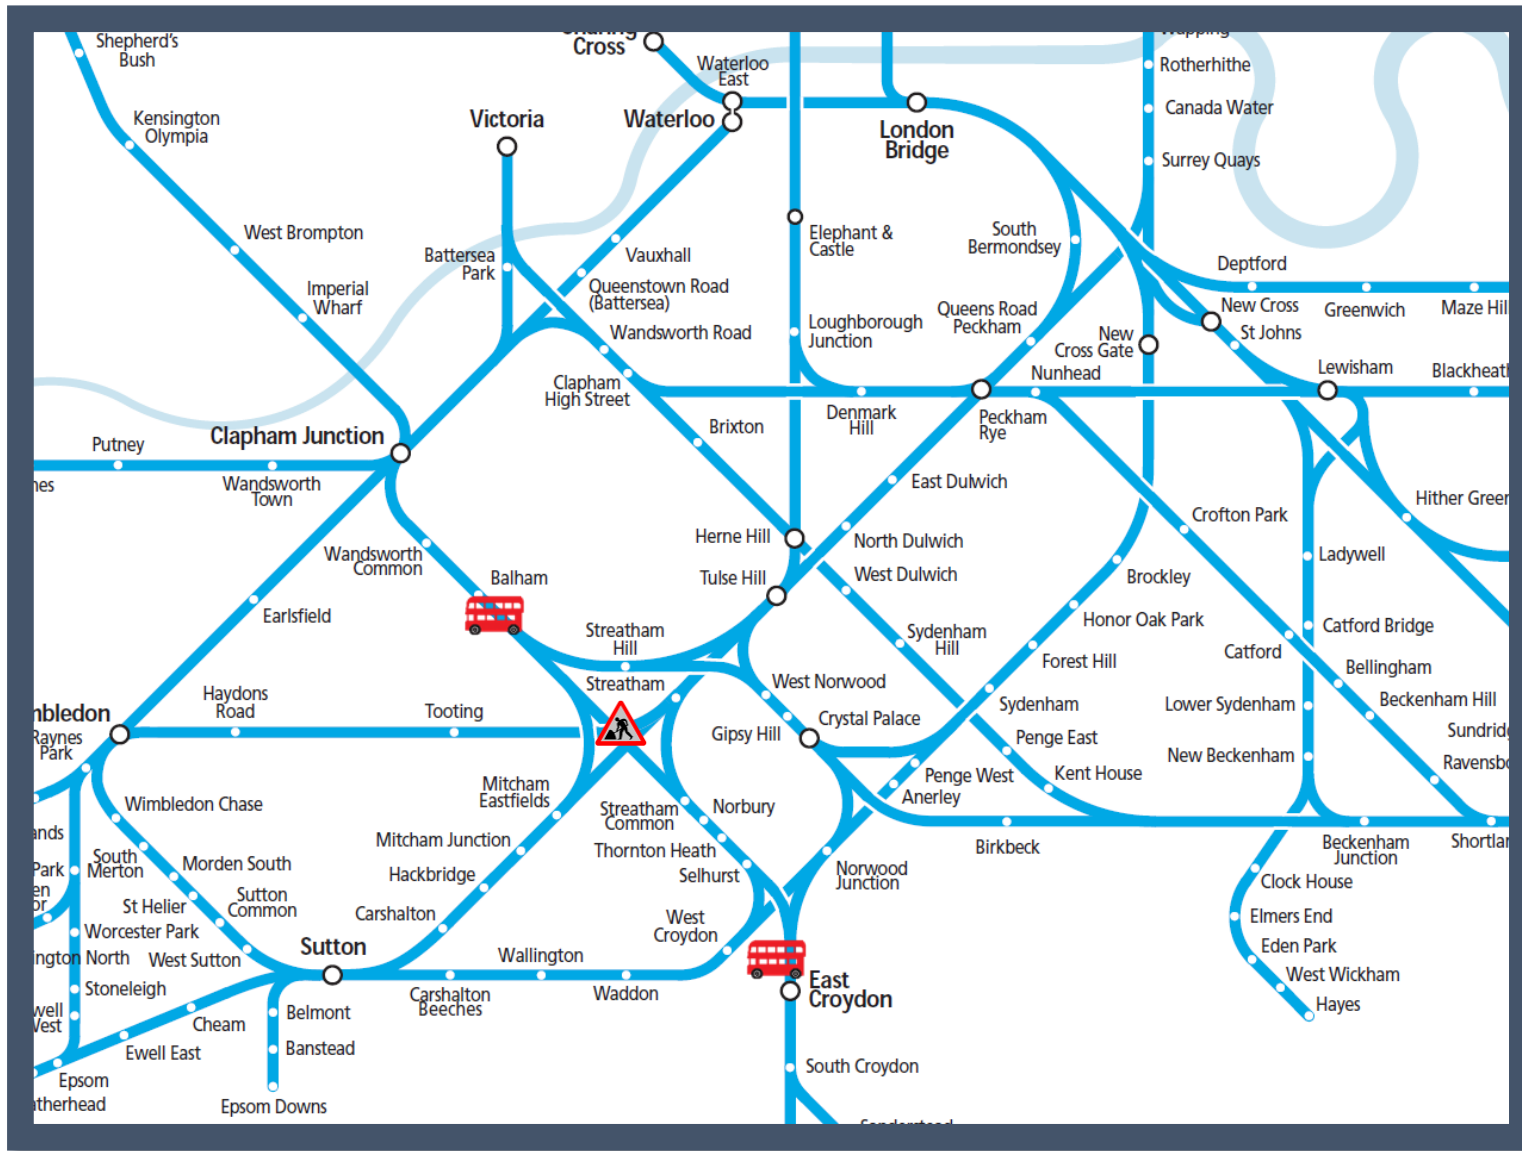

# Buses replace trains between Balham and East Croydon

TOC affected: Southern

Key:

Engineering Works

Bus Replacement Services