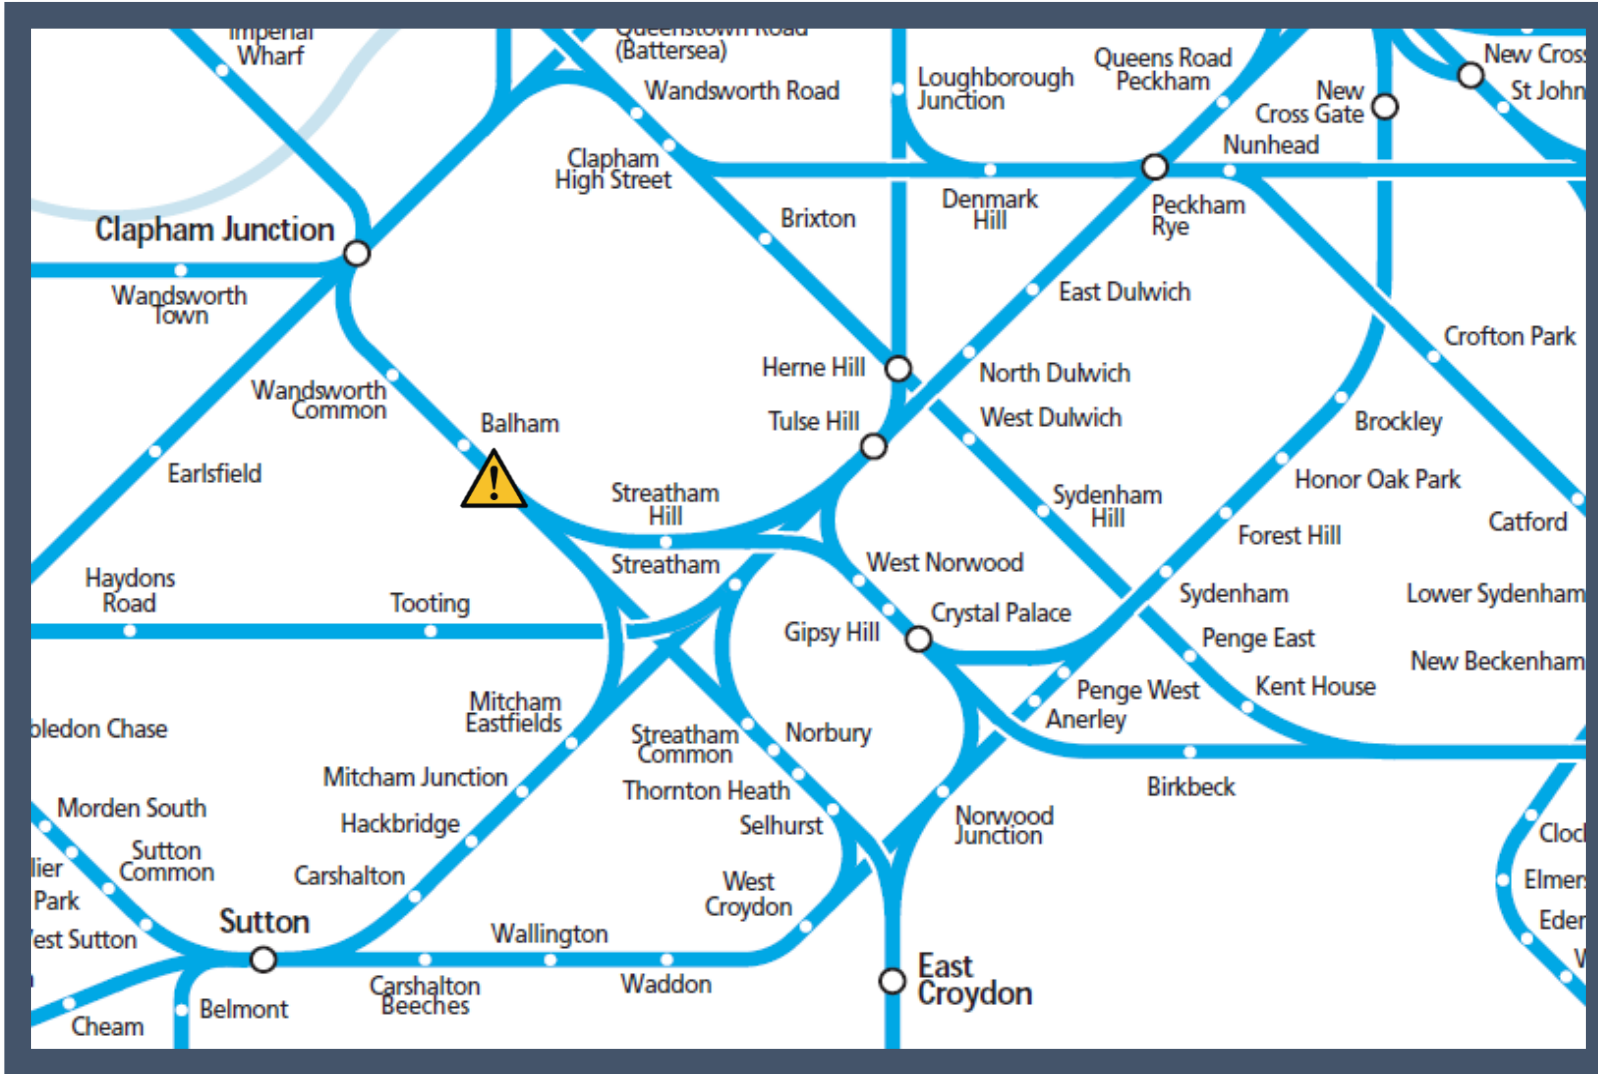

A fault with the signalling system between Balham and Streatham Common TOC affected: Southern

Key:

Disruption