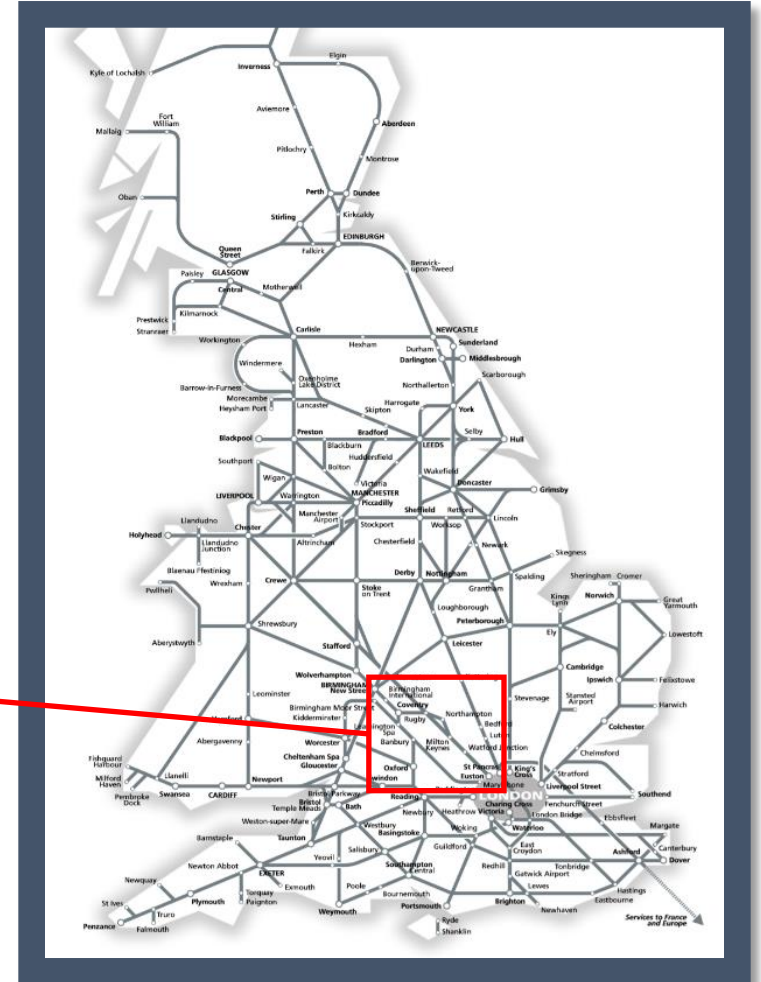

Buses replace morning trains between Banbury and Bicester North
 TOC affected: Chiltern Railways

Key:

Engineering Works

Bus Replacement Services