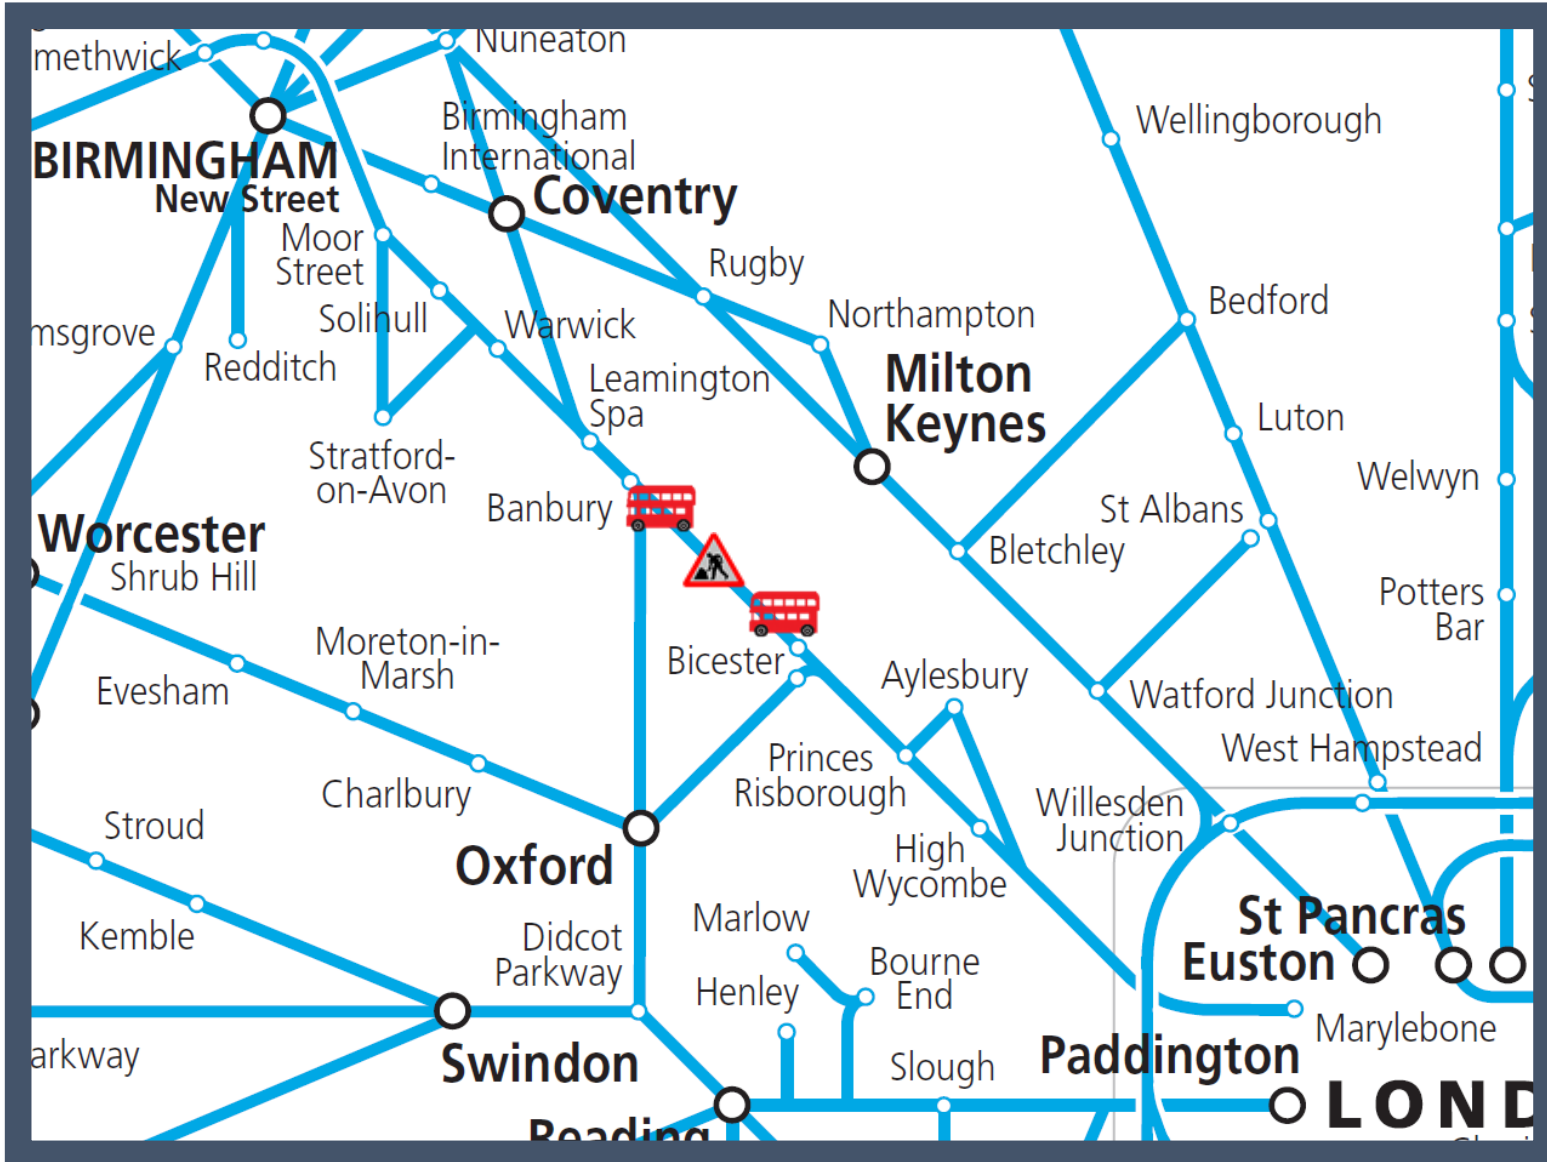

Buses replace morning trains between Banbury and Bicester North
 TOC affected: Chiltern Railways

Key:

Engineering Works

Bus Replacement Services