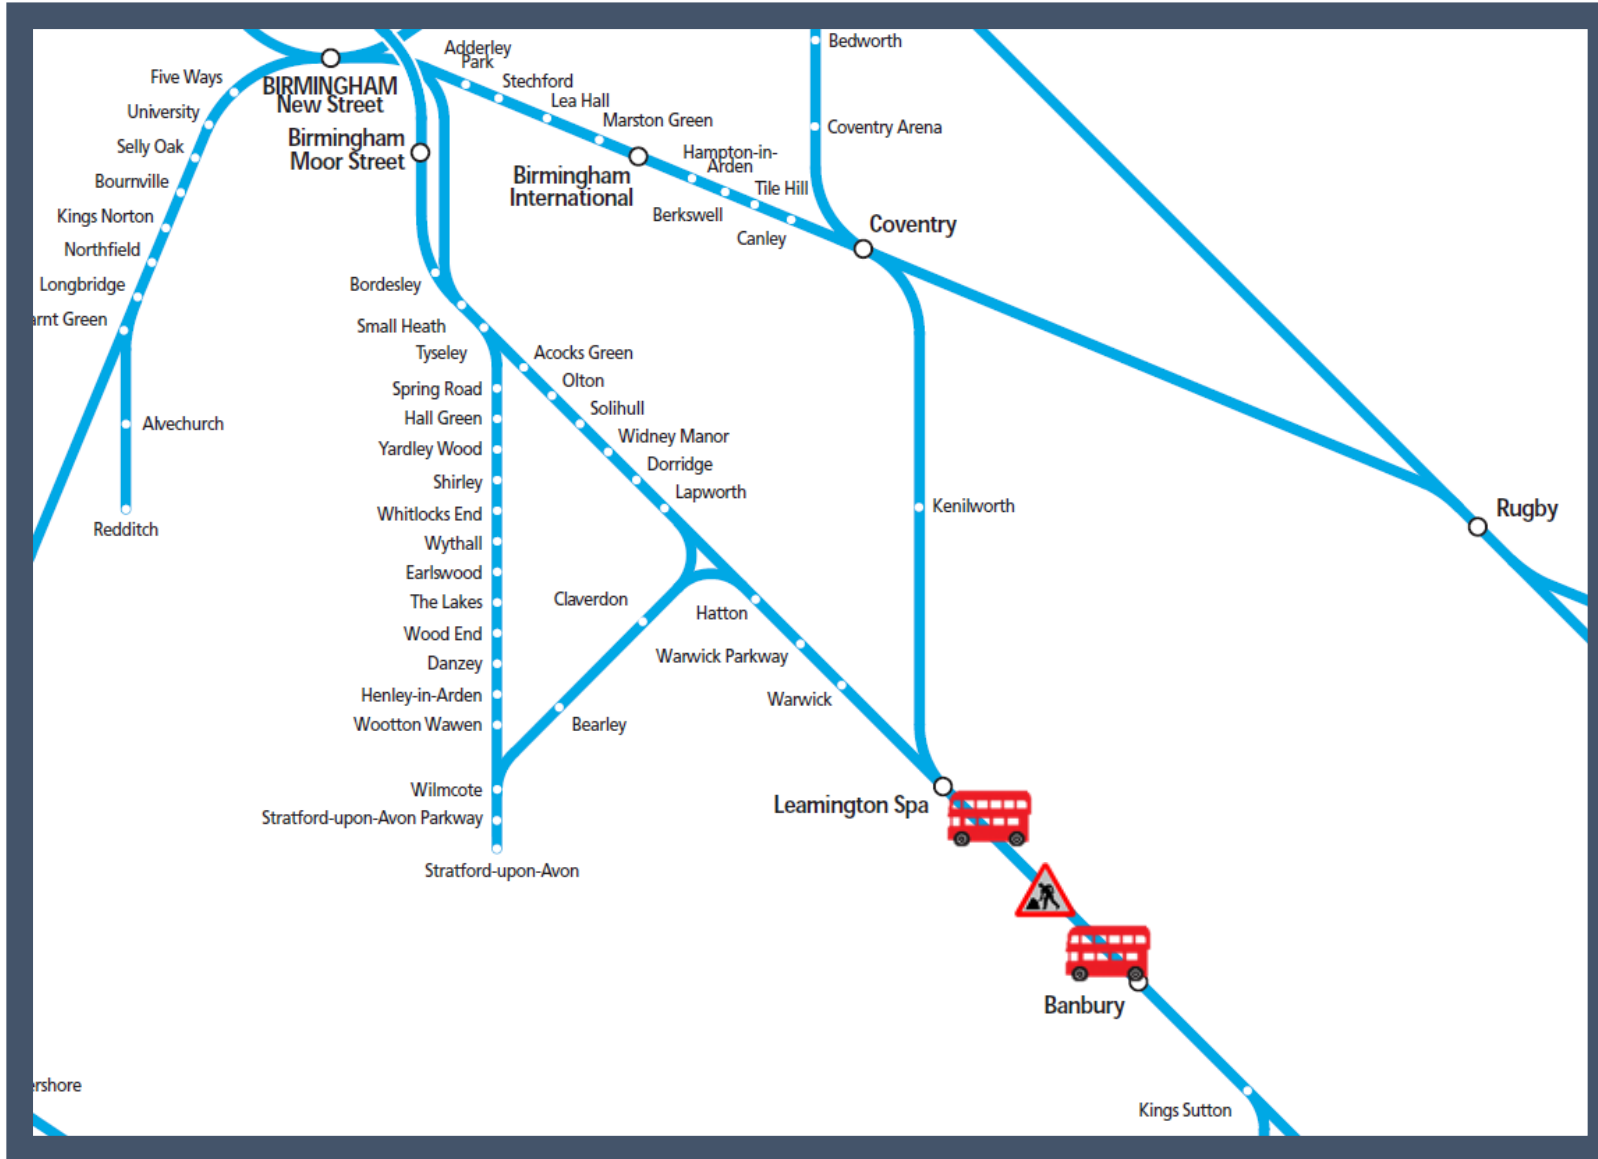

# Buses replace trains between Banbury and Leamington Spa

TOCs affected: Chiltern Railways, CrossCountry

Key:	
	Engineering Works
	Bus Replacement Services