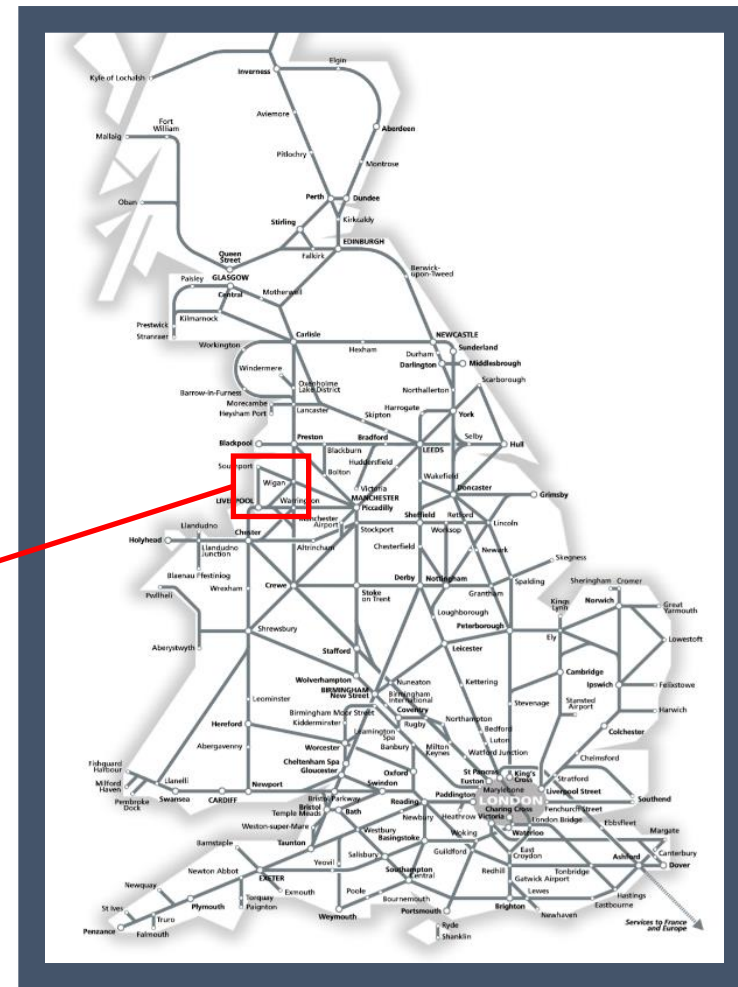

# No trains at Bank Hall

TOC affected: Merseyrail

Key:

Engineering Works