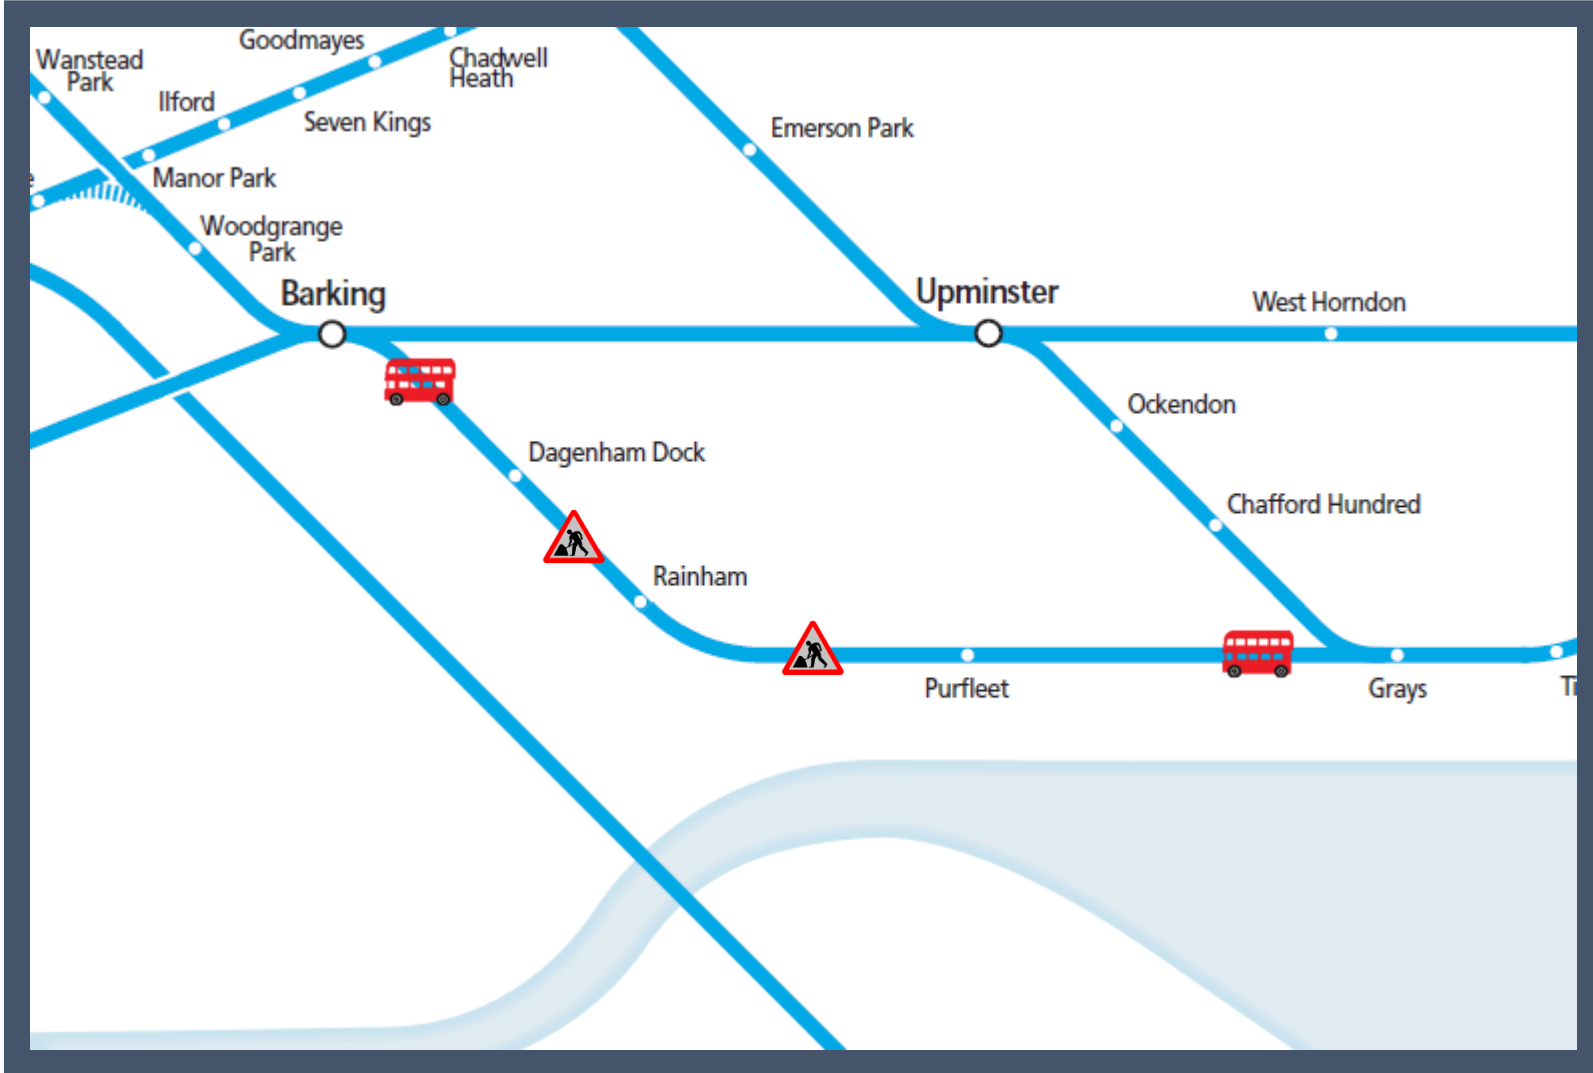

Buses replace trains between Barking and Grays via Rainham

TOC affected: c2c

Key:

	Engineering Works
	Bus Replacement Services