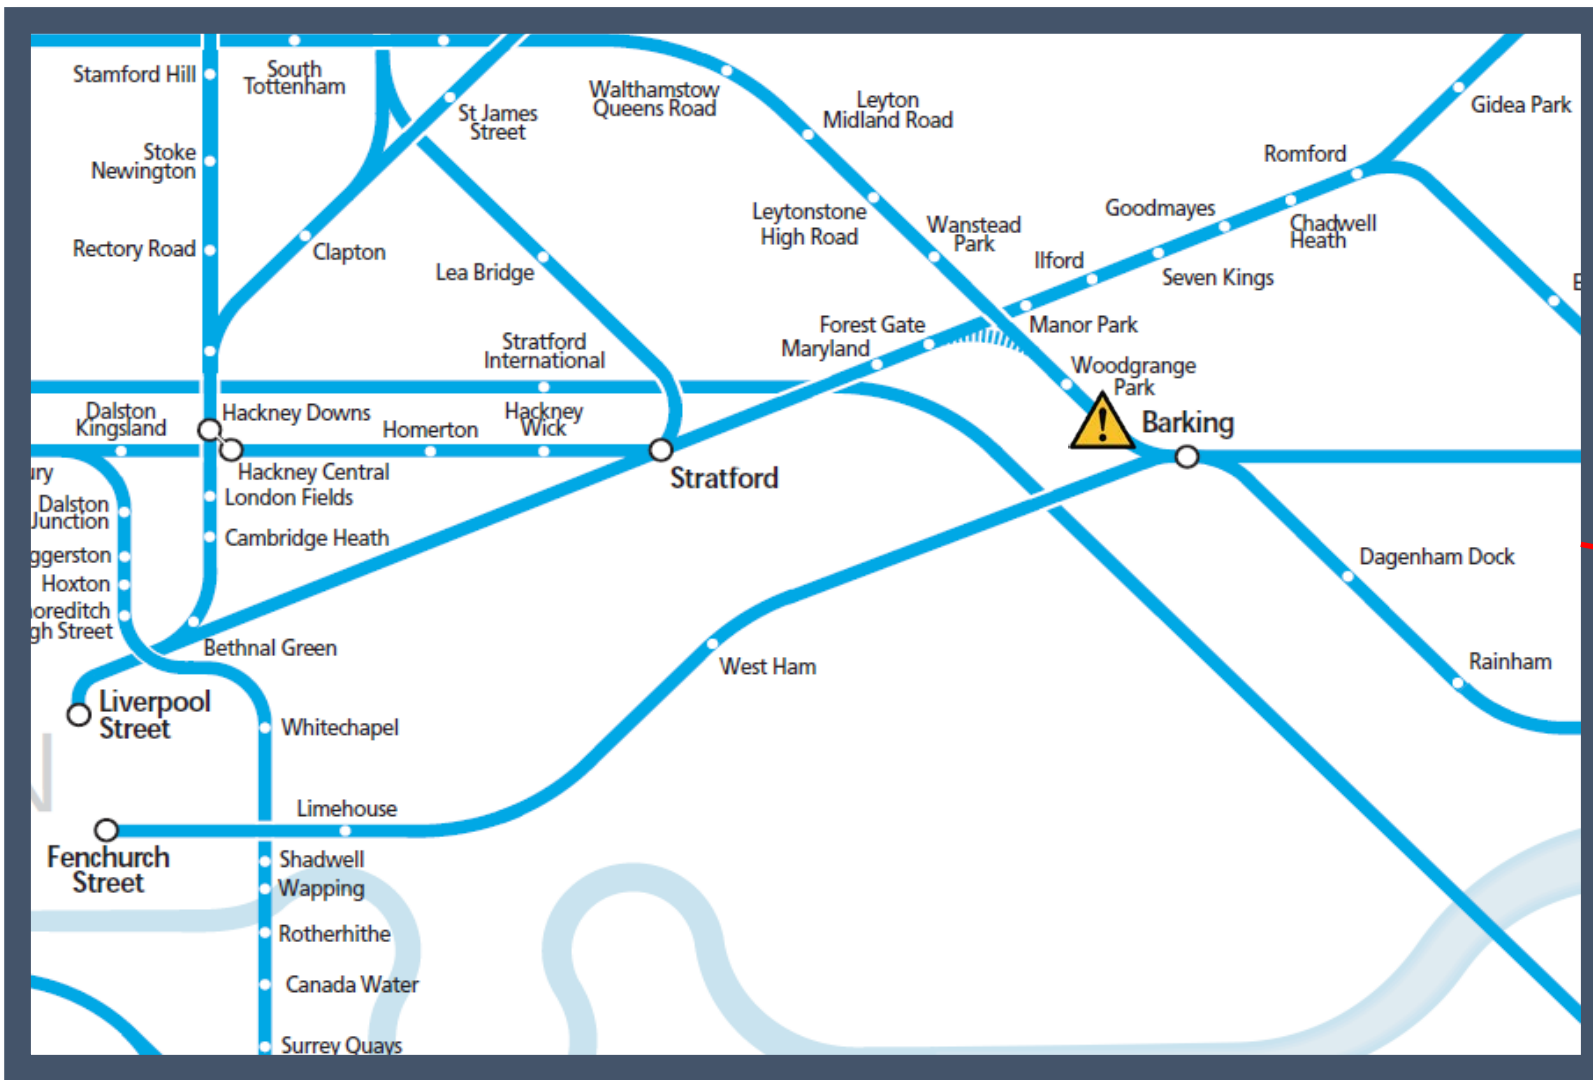

A fault with the signalling system between Barking and Woodgrange Park TOCs affected: London Overground

Key:

| | |
|---|------------|
|  | Disruption |
|---|------------|