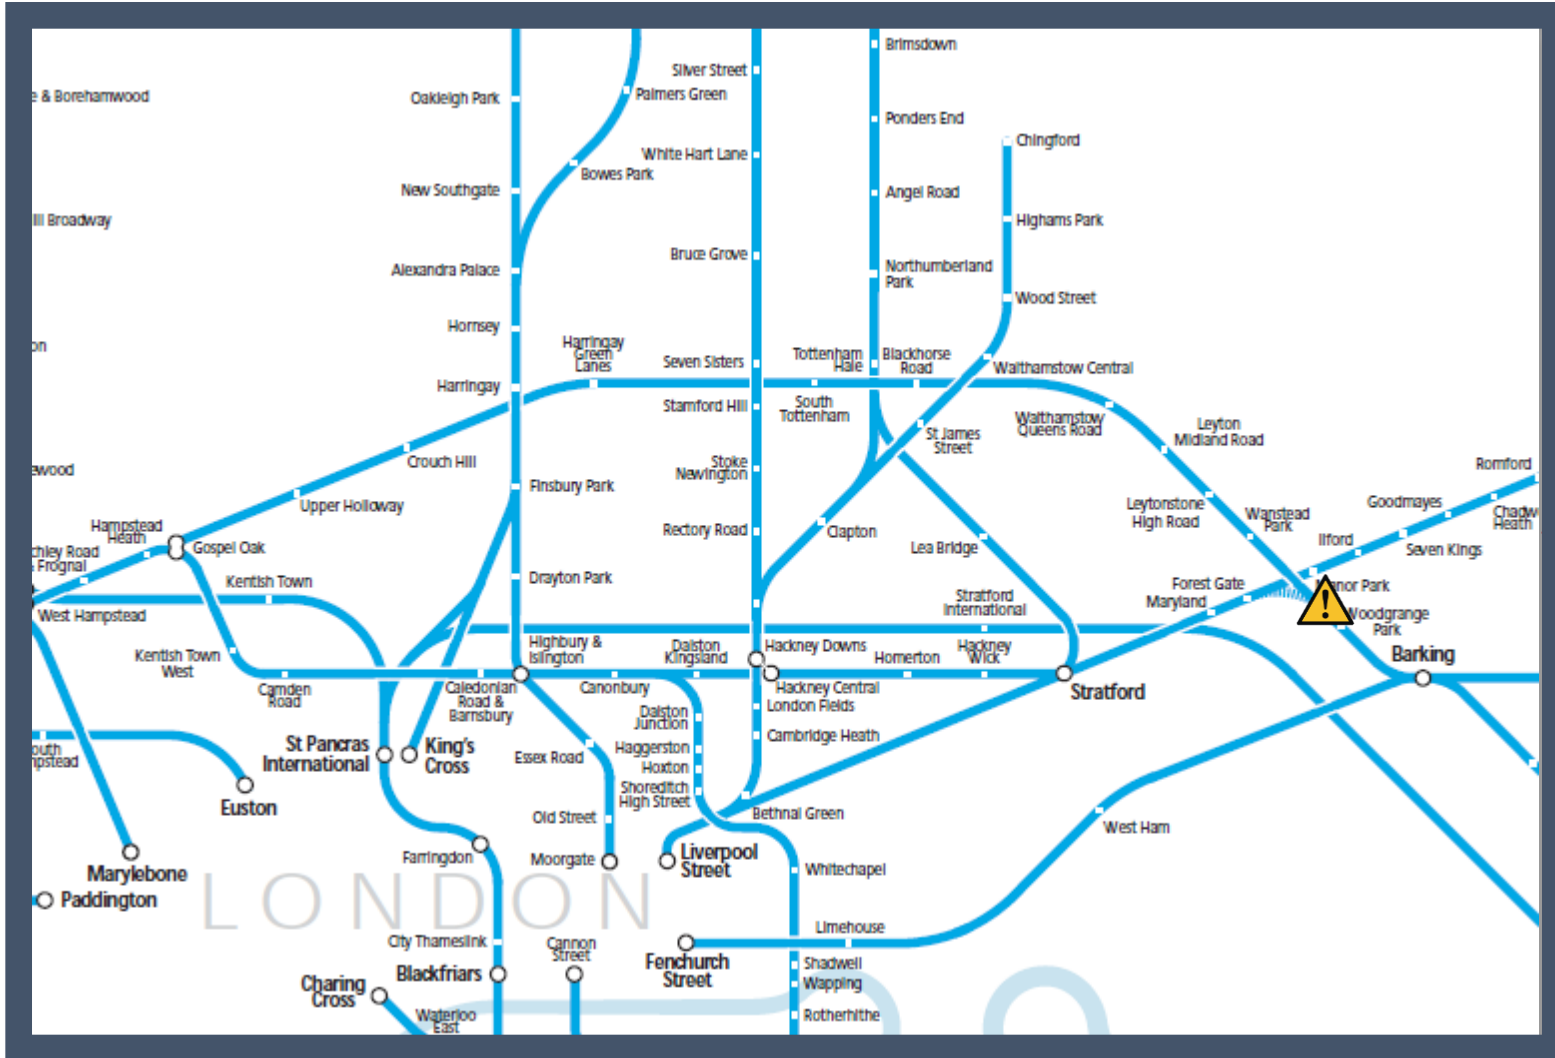

A speed restriction over defective track between Gospel Oak and Barking TOC affected: London Overground

Key:

	Disruption
---	------------