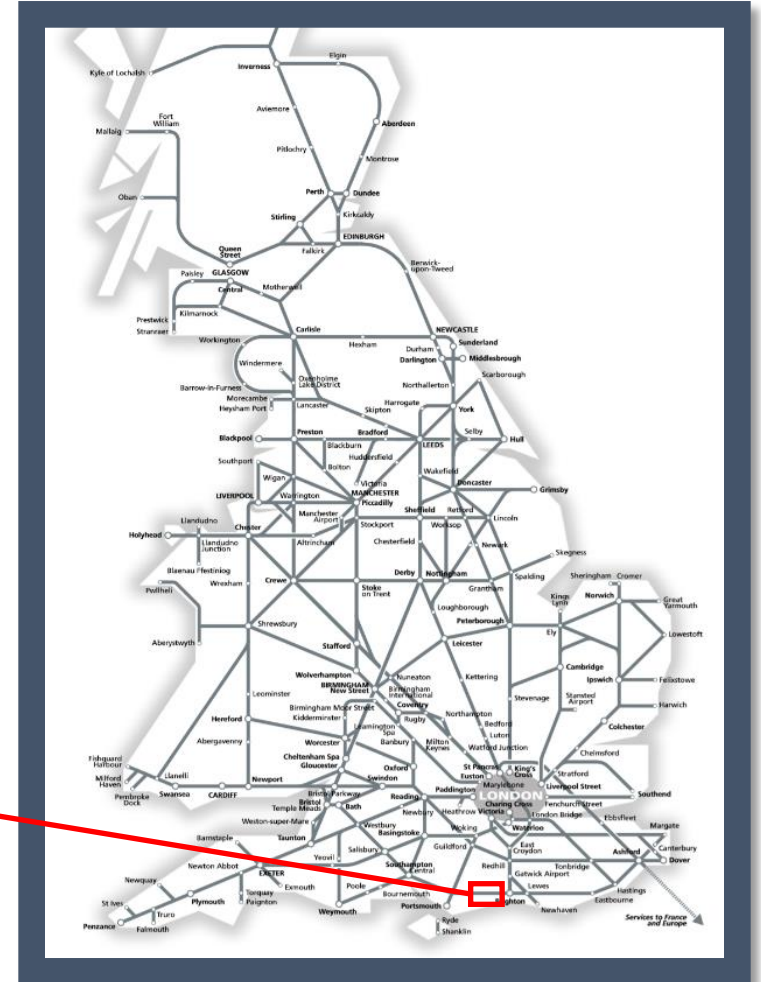

Due to a fault on a train at Barnham
TOC affected: Southern

Key:

Disruption