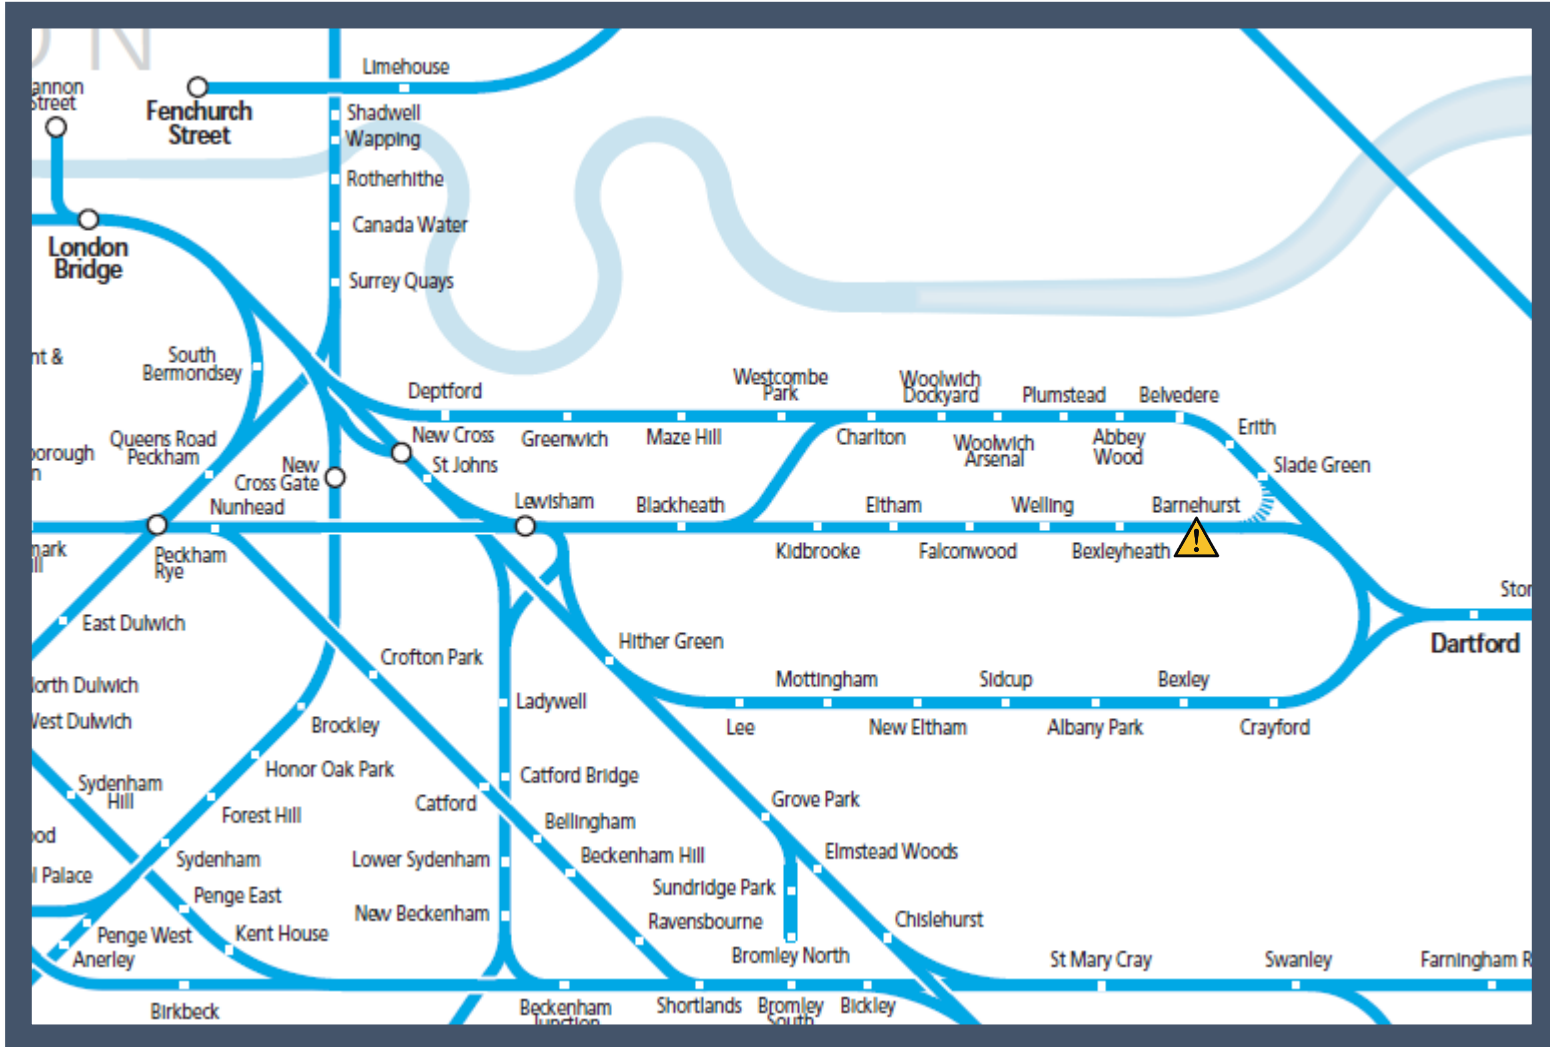

# A fault with the signalling system at Barnehurst

TOC affected: Southeastern

Key:

Disruption