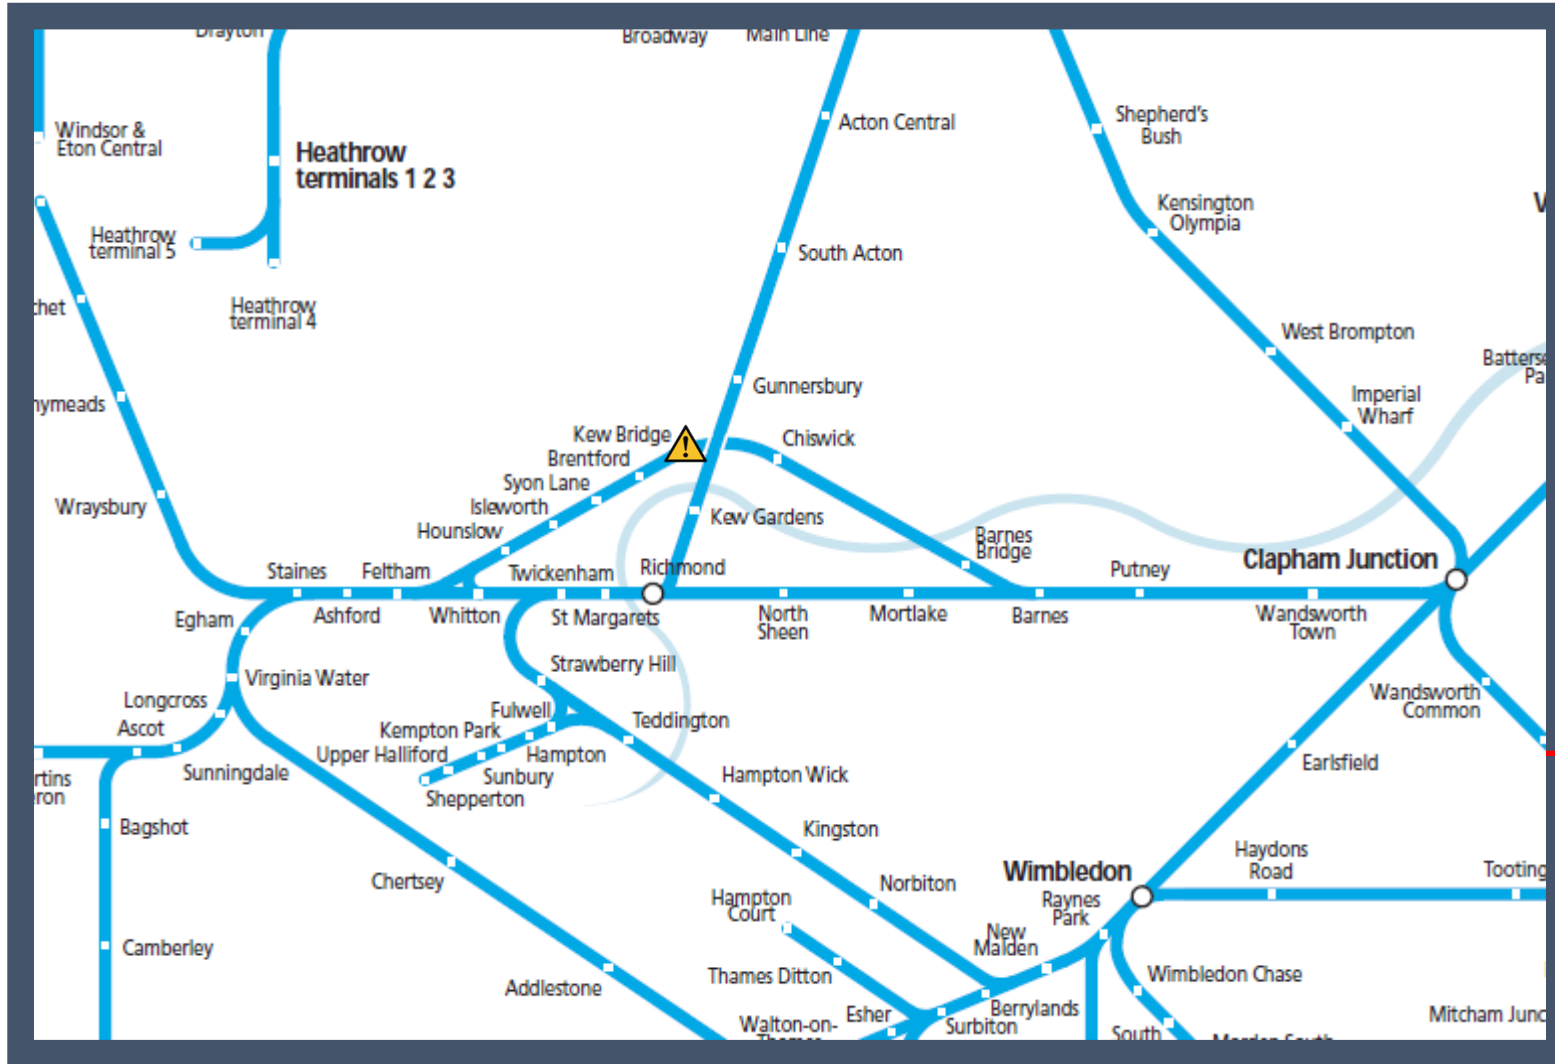

A tree blocking the railway between Feltham and Barnes

TOC affected: South Western Railway

Key:

Disruption